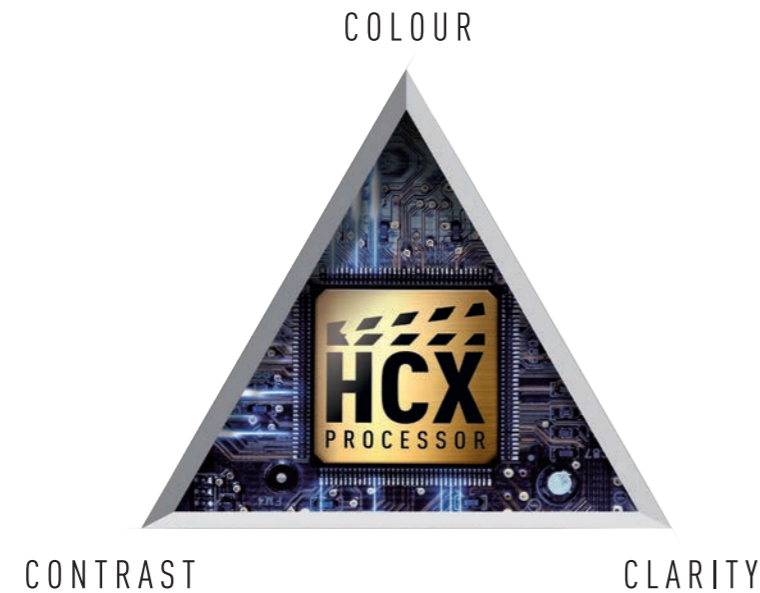

TUNED AND USED IN HOLLYWOOD
TEAMING UP WITH HOLLYWOOD EXPERTS,
PANASONIC DEVELOPED THE HCX PRO INTELLIGENT PROCESSOR.

Since 2017, Panasonic has been working closely with Stefan Sonnenfeld, founder and CEO of Company 3, to ensure that the technical accuracy of their award-winning OLED TVs matches the filmmaker's creative intent.

Like many other leading colourists, he uses Panasonic OLED screens as large-format client reference monitors in his daily workflow.

COLOUR

CONTRAST

CLARITY

TOP COLOURIST
STEFAN SONNENFELD

PICTURE QUALITY

FEATURING THE HCX PROCESSOR DESIGNED TO CAPTURE THE ESSENCE OF EVERY MOMENT.

The HCX Processor is a remarkably powerful chip developed by Panasonic in consultation with Hollywood professionals who share a passion for movies. Representing world-class technologies, this new “brain” produces unprecedented accuracy and beauty.

COLOUR

HEXA CHROMA DRIVE PRO
ONE BILLION COLOURS ARE ACCURATELY REPRODUCED

Hexa Chroma Drive Pro is Panasonic's original revolutionary colour processing technology that delivers life-like images. A colour-correcting system, called a 3D Lookup Table, that is used for master monitors, provides more precise colour reproduction. Above all, it shows colours in all areas of the picture clearly, including places of shadow or high brightness.