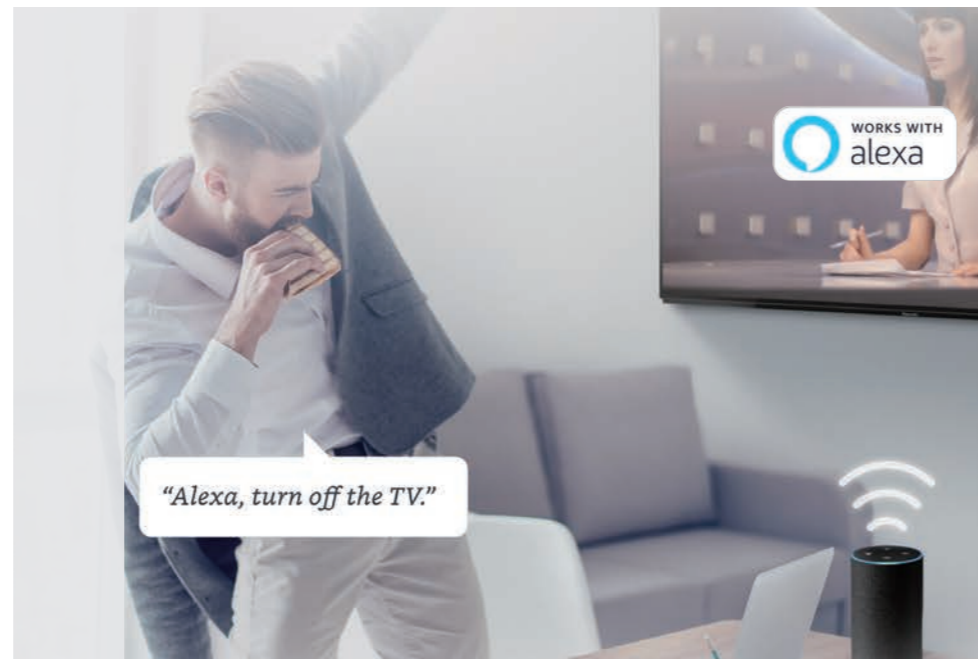

INTUITIVE VOICE CONTROL