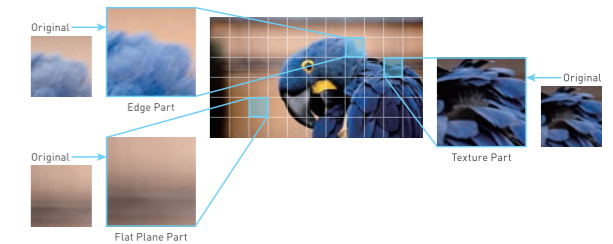

LOCAL DIMMING

REAL-LIFE IMAGES CREATED WITH HIGH CONTRAST

Backlight control and signal processing combine to control the brightness in thousands of areas for outstanding contrast expression. They also render fine hues and produce images with exceptional depth.

CLARITY

4K FINE REMASTER

CLEAR, DETAILED IMAGE PICTURE QUALITY IN 4K

The image is analysed and sorted into three parts — Flat Plane Part, Edge Part and Texture Part. Each part is then optimally compensated.