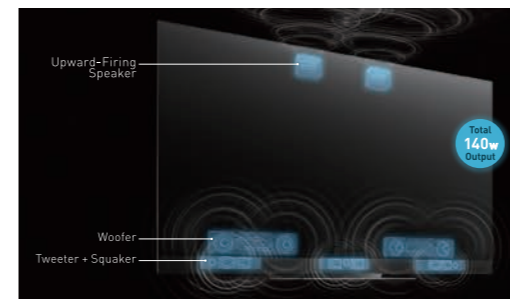

COLOUR

HEXA CHROMA DRIVE PRO
ONE BILLION COLOURS ARE ACCURATELY REPRODUCED

Hexa Chroma Drive Pro is Panasonic's original revolutionary colour processing technology that delivers life-like images. A colour-correcting system, called a 3D Lookup Table, that is used for master monitors, provides more precise colour reproduction. Above all, it shows colours in all areas of the picture clearly, including places of shadow or high brightness.