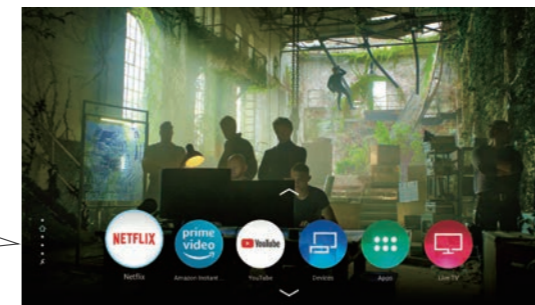

MY HOME SCREEN 4.0

- Search
- 🏠 HOME
- Live TV
- Netflix
- Youtube
- ⚙️ Settings

EASIER CONTENT ACCESS VIA CUSTOMISABLE HOME SCREEN

Enjoy content with "1-step access". my Home Screen 4.0 can be customised to let you reach the content you frequently use. You can design your own home screen with frequently used devices, your favourite apps, web bookmarks, and Live TV.

AUDIO LINK

EASILY PLAY THE GREAT SOUNDS OF VARIOUS CONTENT

The Panasonic Bluetooth Audio Link function connects easily to a wireless audio speaker via Bluetooth® to provide powerful sound with no need for complicated settings. Great for listening to music at high volume with high picture quality. Music content from a smartphone or tablet device can also be played on the TV speakers.