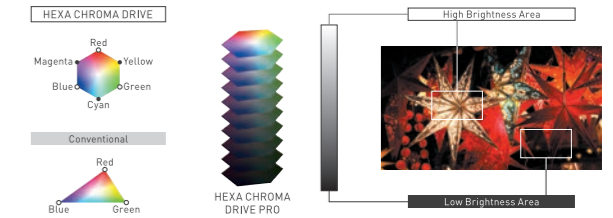

COLOUR

HEXA CHROMA DRIVE PRO
ONE BILLION COLOURS ARE ACCURATELY REPRODUCED

Hexa Chroma Drive Pro is Panasonic's original revolutionary colour processing technology that delivers life-like images. A colour-correcting system, called a 3D Lookup Table, that is used for master monitors, provides more precise colour reproduction. Above all, it shows colours in all areas of the picture clearly, including places of shadow or high brightness.