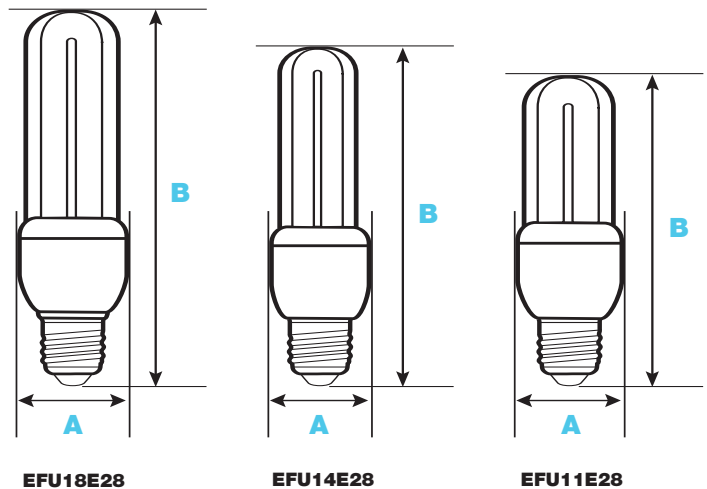

Panasonic ideas for life

EFU11E28 / EFU14E28 / EFU18E28

New Performance Collection Compact Fluorescent Lamps

An economical way to fulfill your indoor lighting needs.

Each of the CFLs in our New Performance Collection features a lightweight 3U-tube design. Like our other high-efficiency, 120-volt Performance Series CFLs, these new additions to the Panasonic lineup provide superb lumen output and low-maintenance service. Models EFU11E28, EFU14E28 and EFU18E28 are all ideal for indoor applications such as table lamps, floor lamps, wall sconces and store merchandising. They offer 8,000-hour rated long life, ENERGY STAR® efficiency and reliable electronic operation.

Suggested Applications: table lamps, wall sconces, floor lamps, recessed ceiling lighting, store merchandising displays

Specifications			
	EFU18E28	EFU14E28	EFU11E28
Shape:	3U Tube	3U Tube	3U Tube
Rated Volts (V):	120	120	120
Rated Watts (W):	18	14	11
Equivalent Incandescent (W):	70	60	40
Initial Lumens (lm):	1,080	840	570
Rated Life (hrs):	8,000	8,000	8,000
Power Factor:	>58%	>58%	>58%
Minimum Start Temperature (°F):	14F (-10C)	14F (-10C)	14F (-10C)
Color Temperature (K):	2,800	2,800	2,800
CRI:	82	82	82
Base:	MED (E26/24 ANSI)	MED (E26/24 ANSI)	MED (E26/24 ANSI)
Suggested Harp Size:	9"	8"	7"
Dimensions A:	1-57/64"	1-21/32"	1-21/32"
Dimensions B:	6-7/32"	5-15/32"	4-27/32"
Weight:	0.26 lbs.	0.18 lbs.	0.16 lbs.
Case Quantity:	10	10	10