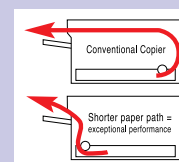

Simplified 6.5" Paper Path

Simple paper path decreases the possibility of jams.

For your nearest dealer in the U.S., please call: 1-800-742-8086
www.panasonic.com/office