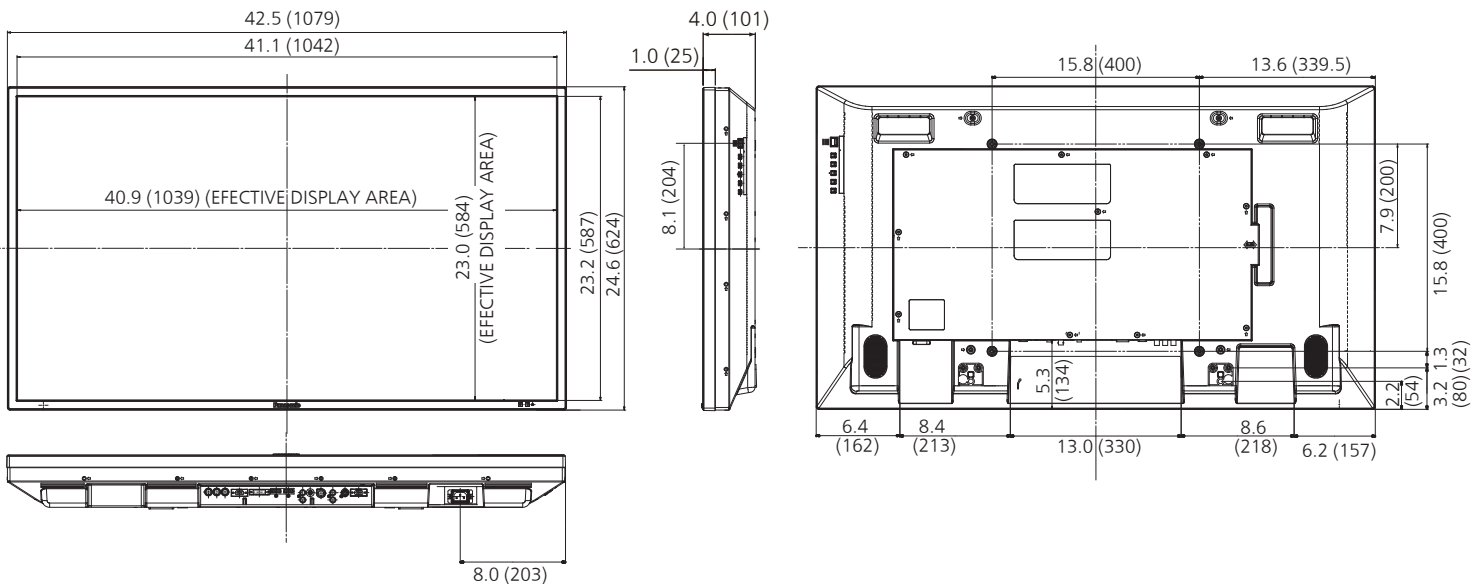

MAIN FEATURE

Multi-Screen System	2 x 2, 3 x 3, 4 x 4, 5 x 5 n x m (max 5 x 5)
Power-on Delay	Yes
Seam Hides Video Off Mode	Yes
Digital Zoom	x2, x3, x4
1:1 Pixel mode	Yes
Automatic Picture Position	Yes
Screen Saver	Yes
Power Management	PC input compatible
Power Save Mode	Yes
Auto Power Off	Yes
Standby Power Save Mode	Yes
Brightness sensor	Yes
Input lock	Yes
Button lock	Yes
Maximum volume level	Yes
Remote user level	Yes

OPTIONAL ACCESSORIES

Pedestal	TY-STLF20

DIMENSIONS

Cautions: This drawing is not a scale
Units : inches (mm)