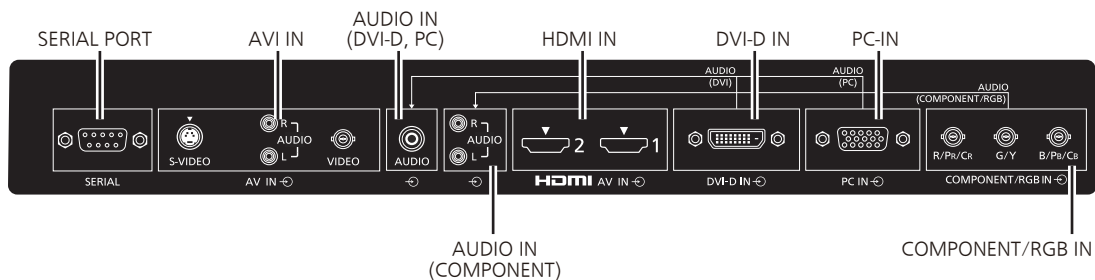

CONNECTION TERMINAL