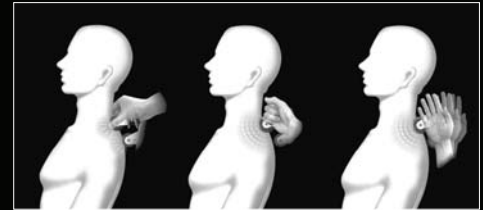

Realistic Massage Therapist Techniques

Using 2 or 4 firm rubber massage heads, the Panasonic Swede-Atsu Companion™ accurately simulates stroking with the palm of hand, pressing with the heel of the hand, kneading with thumbs and pressure with thumbs.