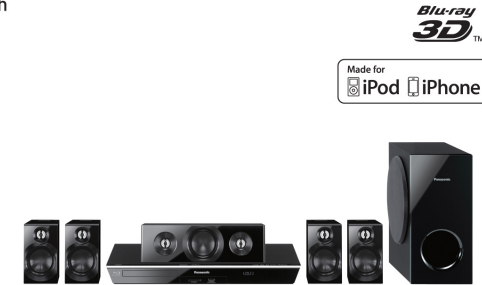

Ekologi

- Pronounced Speaker
- Hemat Listrik