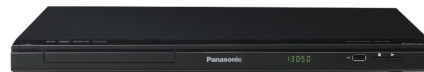

DVD Player p17

DVD-S68