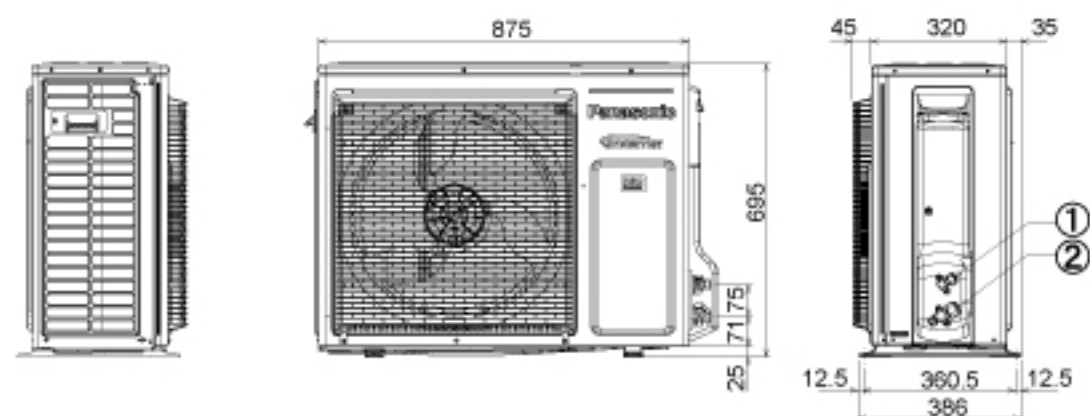

## OUTDOOR UNITS Dimensions

U-18PR1H5/U-21PR1H5/U-24PR1H5

①	Refrigerant tubing (liquid tube), flared connection (φ6.35"/9.52")	*1 For U-18/21PR
②	Refrigerant tubing (gas tube), flared connection (φ12.70"/15.88")	*2 For U-24PR
		*Mounting hole (4-R6.5), anchor bolt : M10

U-18PRH1H5/U-21PRH1H5/U-24PRH1H5/U-30PR1H5/U-34PR1H5

①	Refrigerant tubing (liquid tube), flared connection (6.35"/9.52")	*3 For U-18/21PRH
②	Refrigerant tubing (gas tube), flared connection (φ12.70"/15.88")	*4 For U-24PRH and U-30/34PR
		*Mounting hole (4-R6.5), anchor bolt : M10

U-34PRH1H5/U-43PRH1H5/U-43PR1H5/U-43PRH1H8/U-43PR1H8  
U-48PRH1H5/U-48PR1H5/U-48PRH1H8/U-48PR1H8

①	Refrigerant tubing (liquid tube), flared connection (Ø9.52)
②	Refrigerant tubing (gas tube), flared connection (Ø15.88)
③	Refrigerant tubing port
④	Electrical wiring port (Ø13)
⑤	Electrical wiring port (Ø22)
⑥	Electrical wiring port (Ø27)
⑦	Electrical wiring port (Ø35)

\*Mounting hole (4-R6.5), anchor bolt : M10

unit:mm