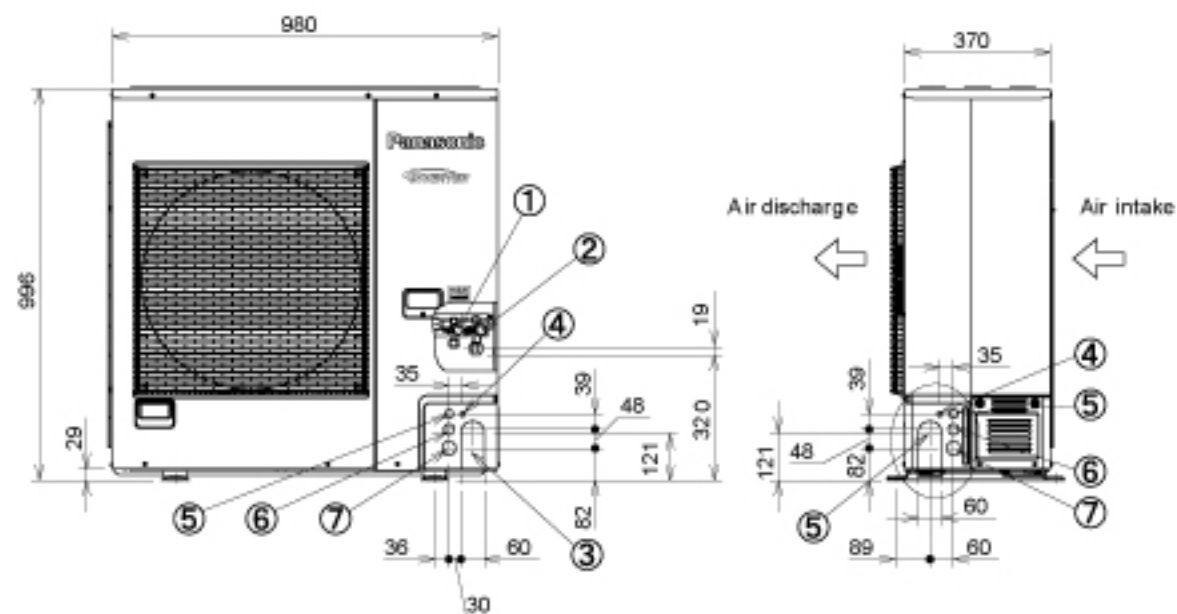

## OUTDOOR UNITS Dimensions

U-18PR1H5/U-21PR1H5/U-24PR1H5

①	Refrigerant tubing (liquid tube), flared connection (φ6.35"/9.52")	*1 For U-18/21PR
②	Refrigerant tubing (gas tube), flared connection (φ12.70"/15.88")	*2 For U-24PR
		*Mounting hole (4-R6.5), anchor bolt : M10

U-18PRH1H5/U-21PRH1H5/U-24PRH1H5/U-30PR1H5/U-34PR1H5

①	Refrigerant tubing (liquid tube), flared connection (6.35"/9.52")	*3 For U-18/21PRH
②	Refrigerant tubing (gas tube), flared connection (φ12.70"/15.88")	*4 For U-24PRH and U-30/34PR
		*Mounting hole (4-R6.5), anchor bolt : M10

U-34PRH1H5/U-43PRH1H5/U-43PR1H5/U-43PRH1H8/U-43PR1H8  
U-48PRH1H5/U-48PR1H5/U-48PRH1H8/U-48PR1H8

①	Refrigerant tubing (liquid tube), flared connection (Ø9.52)
②	Refrigerant tubing (gas tube), flared connection (Ø15.88)
③	Refrigerant tubing port
④	Electrical wiring port (Ø13)
⑤	Electrical wiring port (Ø22)
⑥	Electrical wiring port (Ø27)
⑦	Electrical wiring port (Ø35)

\*Mounting hole (4-R6.5), anchor bolt : M10

unit:mm