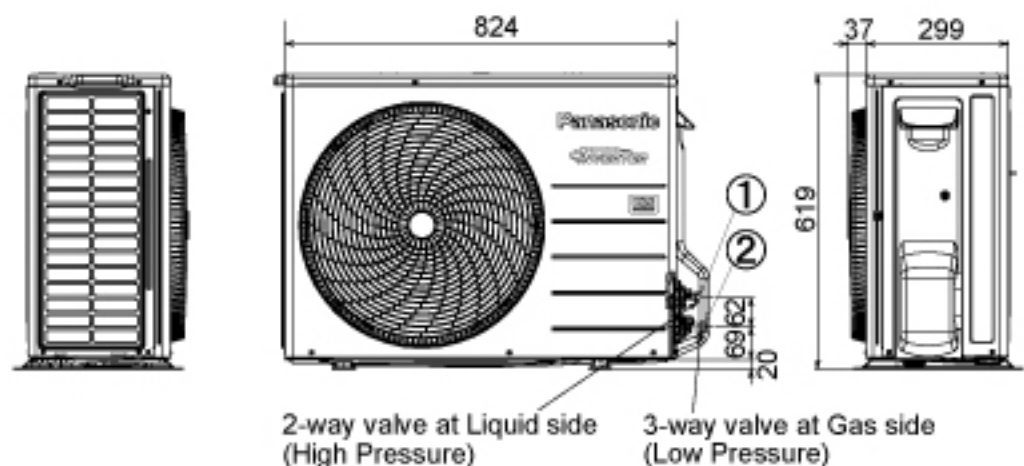

## OUTDOOR UNITS Dimensions

U-18PR1H5/U-21PR1H5/U-24PR1H5

①	Refrigerant tubing (liquid tube), flared connection (φ6.35"/9.52")	*1 For U-18/21PR
②	Refrigerant tubing (gas tube), flared connection (φ12.70"/15.88")	*2 For U-24PR
		*Mounting hole (4-R6.5), anchor bolt : M10

U-18PRH1H5/U-21PRH1H5/U-24PRH1H5/U-30PR1H5/U-34PR1H5

①	Refrigerant tubing (liquid tube), flared connection (6.35"/9.52")	*3 For U-18/21PRH
②	Refrigerant tubing (gas tube), flared connection (φ12.70"/15.88")	*4 For U-24PRH and U-30/34PR
		*Mounting hole (4-R6.5), anchor bolt : M10

\*Mounting hole (4-R6.5), anchor bolt : M10

unit:mm