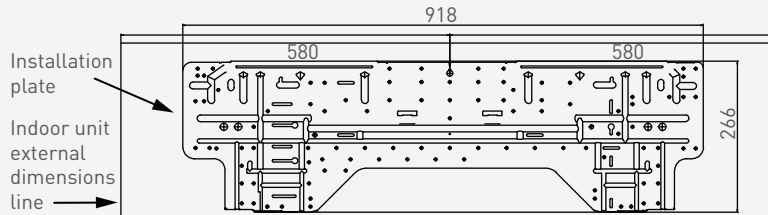

Wall-mounted

CS-PU36WKQ

<Top View>

<Side View>

<Side View>

<Front View>

<Rear View>

Relative position between the indoor unit and the installation plate <Front View>

<Remote Control>

Unit: mm

CU-PU36WKQ

<Top View>

<Front View>

<Side View>

Unit: mm