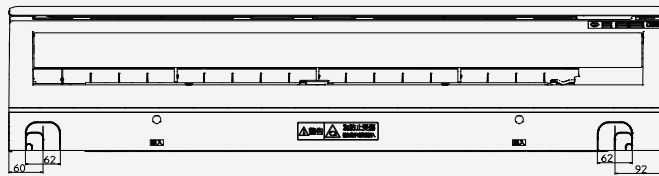

Wall-mounted

CS-PU36WKQ

<Top View>

<Side View>

<Side View>

<Front View>

<Rear View>

Relative position between the indoor unit and the installation plate <Front View>

<Remote Control>

Unit: mm

CU-PU36WKQ

<Top View>

<Front View>

<Side View>

Unit: mm