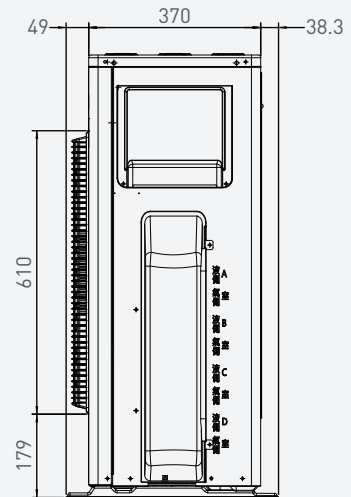

Wall-mounted

CS-PU36WKQ

<Top View>

<Side View>

<Side View>

<Front View>

<Rear View>

Relative position between the indoor unit and the installation plate <Front View>

<Remote Control>

Unit: mm

CU-PU36WKQ

<Top View>

<Front View>

<Side View>

Unit: mm