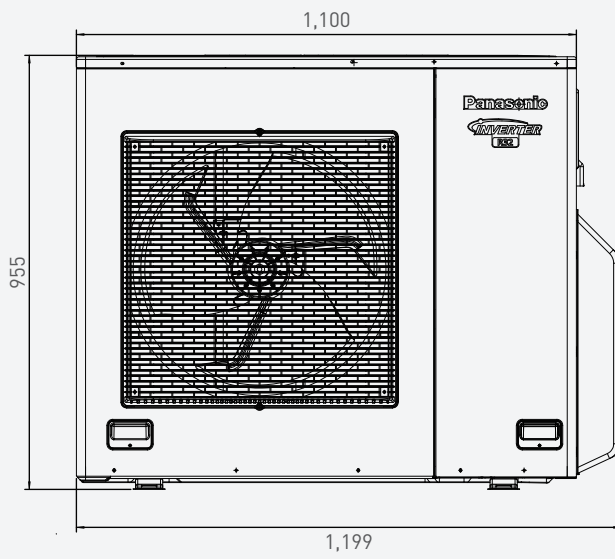

Wall-mounted

CS-PU36WKQ

<Top View>

<Side View>

<Side View>

<Front View>

<Rear View>

Relative position between the indoor unit and the installation plate <Front View>

<Remote Control>

Unit: mm

CU-PU36WKQ

<Top View>

<Front View>

<Side View>

Unit: mm