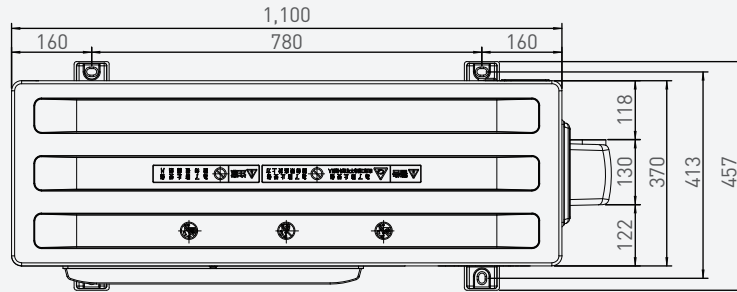

Wall-mounted

CS-PU36WKQ

<Top View>

<Side View>

<Side View>

<Front View>

<Rear View>

Relative position between the indoor unit and the installation plate <Front View>

<Remote Control>

Unit: mm

CU-PU36WKQ

<Top View>

<Front View>

<Side View>

Unit: mm