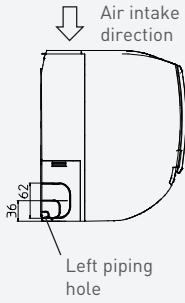

Wall-mounted

CS-PU36WKQ

<Top View>

<Side View>

<Side View>

<Front View>

<Rear View>

Relative position between the indoor unit and the installation plate <Front View>

<Remote Control>

Unit: mm

CU-PU36WKQ

<Top View>

<Front View>

<Side View>

Unit: mm