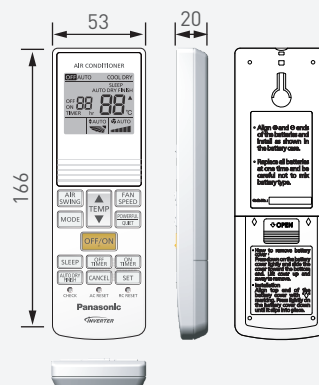

Wall-mounted

CS-PU36WKQ

<Top View>

<Side View>

<Side View>

<Front View>

<Rear View>

Relative position between the indoor unit and the installation plate <Front View>

<Remote Control>

Unit: mm

CU-PU36WKQ

<Top View>

<Front View>

<Side View>

Unit: mm