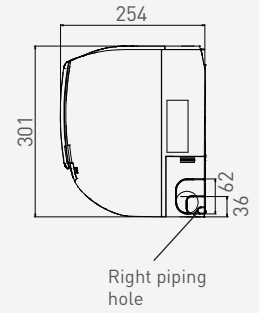

Wall-mounted

CS-PU36WKQ

<Top View>

<Side View>

<Side View>

<Front View>

<Rear View>

Relative position between the indoor unit and the installation plate <Front View>

<Remote Control>

Unit: mm

CU-PU36WKQ

<Top View>

<Front View>

<Side View>

Unit: mm