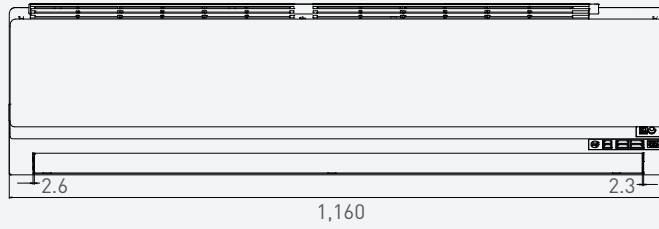

Wall-mounted

CS-PU36WKQ

<Top View>

<Side View>

<Side View>

<Front View>

<Rear View>

Relative position between the indoor unit and the installation plate <Front View>

<Remote Control>

Unit: mm

CU-PU36WKQ

<Top View>

<Front View>

<Side View>

Unit: mm