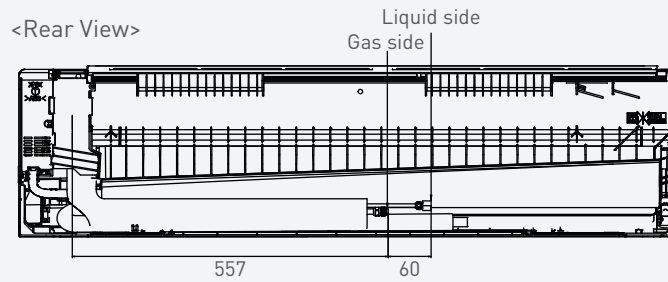

Wall-mounted

CS-PU36WKQ

<Top View>

<Side View>

<Side View>

<Front View>

<Rear View>

Relative position between the indoor unit and the installation plate <Front View>

<Remote Control>

Unit: mm

CU-PU36WKQ

<Top View>

<Front View>

<Side View>

Unit: mm