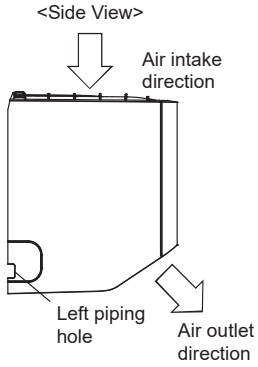

Dimensions

1 Indoor Unit

1.1 CS-QU24AKQ

<Top View>

<Front View>

<Bottom View>

<Rear View>

Relative position between the indoor and the installation plate <Front View>

<Remote Control>

<Remote Control Holder>

Unit : mm

2 Outdoor Unit

2.2 CU-RU24AKQ