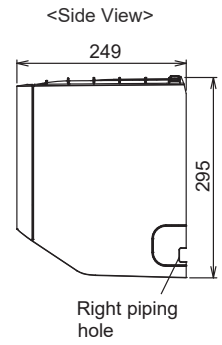

Dimensions

1 Indoor Unit

1.1 CS-QU24AKQ

<Top View>

<Front View>

<Bottom View>

<Rear View>

Relative position between the indoor and the installation plate <Front View>

<Remote Control>

<Remote Control Holder>

Unit : mm

2 Outdoor Unit

2.2 CU-RU24AKQ