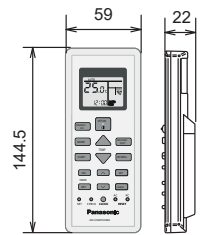

Dimensions

1 Indoor Unit

1.1 CS-QU24AKQ

<Top View>

<Front View>

<Bottom View>

<Rear View>

Relative position between the indoor and the installation plate <Front View>

<Remote Control>

<Remote Control Holder>

Unit : mm

2 Outdoor Unit

2.2 CU-RU24AKQ