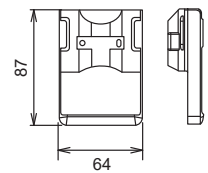

Dimensions

1 Indoor Unit

1.1 CS-QU24AKQ

<Top View>

<Front View>

<Bottom View>

<Rear View>

Relative position between the indoor and the installation plate <Front View>

<Remote Control>

<Remote Control Holder>

Unit : mm

2 Outdoor Unit

2.2 CU-RU24AKQ