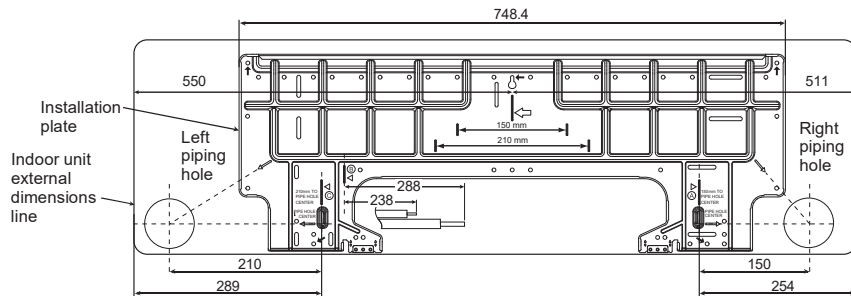

Dimensions

1 Indoor Unit

1.1 CS-QU24AKQ

<Top View>

<Front View>

<Bottom View>

<Rear View>

Relative position between the indoor and the installation plate <Front View>

<Remote Control>

<Remote Control Holder>

Unit : mm

2 Outdoor Unit

2.2 CU-RU24AKQ