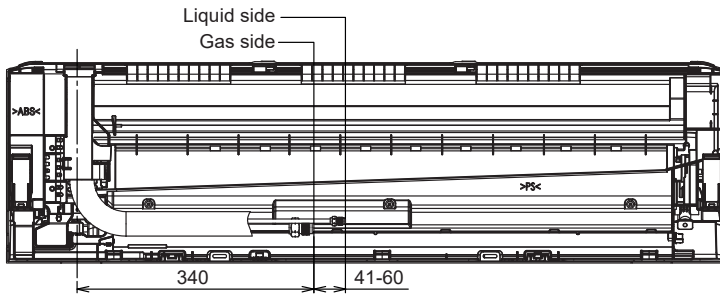

Dimensions

1 Indoor Unit

1.1 CS-QU24AKQ

<Top View>

<Front View>

<Bottom View>

<Rear View>

Relative position between the indoor and the installation plate <Front View>

<Remote Control>

<Remote Control Holder>

Unit : mm

2 Outdoor Unit

2.2 CU-RU24AKQ