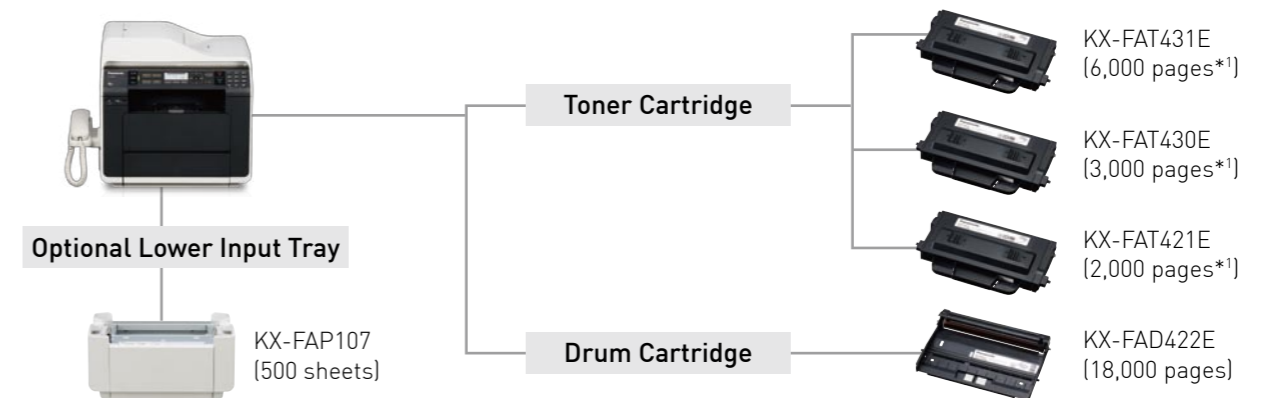

KX-MB2545CX