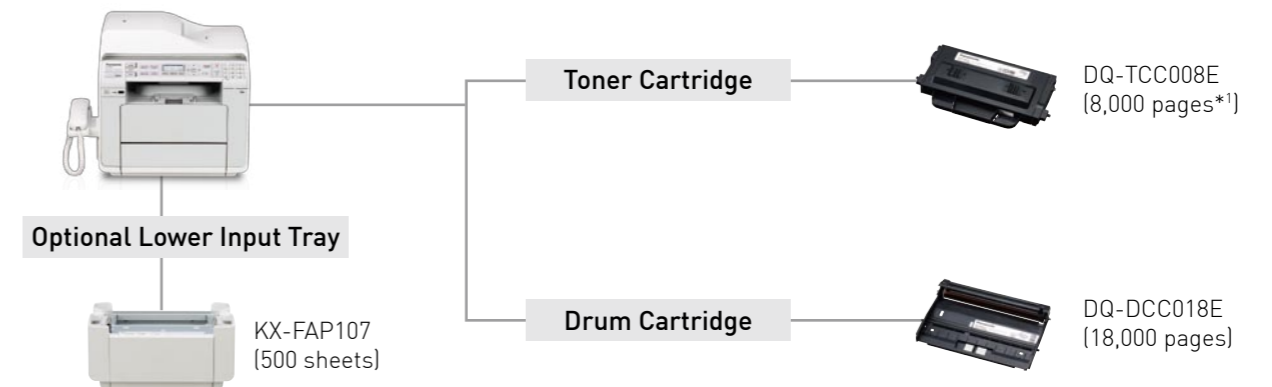

Options/Consumables

DP-MB250CX