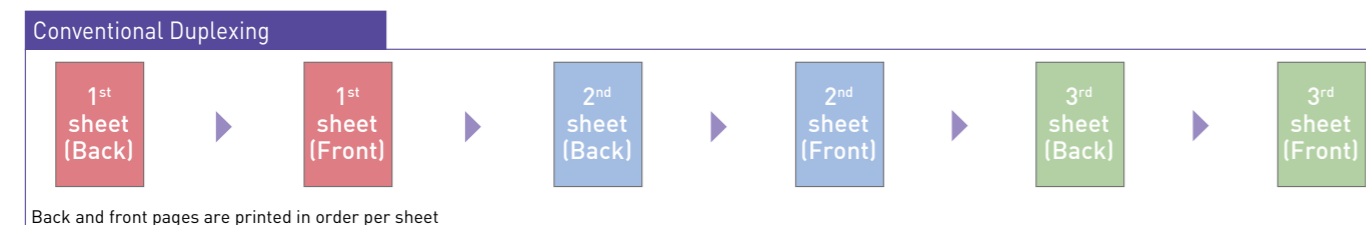

Quick Duplexing

Printing on one side of the page can be wasteful and inefficient. That's why these models feature a duplex printing capability. Conventional A4 size multi-function printers invert the pages one at a time, resulting in slow performance and poor productivity. Panasonic multi-function printers come as standard with quick duplexing, making it possible to print both sides at virtually the same speed* as single-side printing.

* With KX-MB2200CX series, duplexing productivity is 100%. With the DP-MB250CX and KX-MB2545CX, duplexing productivity is 93%.