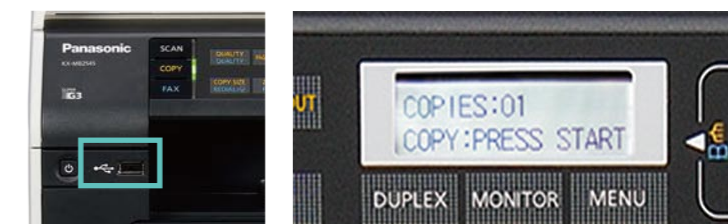

Comprehensive Fax Functions

Pressing the one-touch fax key puts the DP-MB250CX into fax mode. A built-in large capacity 7.9 MB memory enables the DP-MB250CX to store up to 400 received pages and 200 sending pages. Both G3 fax modem and an internet fax function come standard with the DP-MB250CX. These allow you to send and receive fax documents via LAN, helping you reduce both time and money.