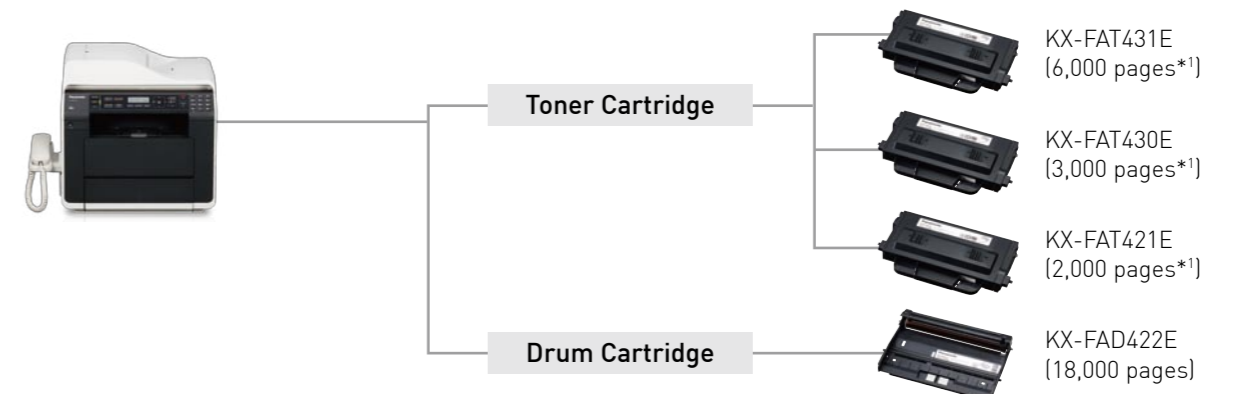

KX-MB2275CX/KX-MB2235CX

*1 ISO/IEC 19752 standard.