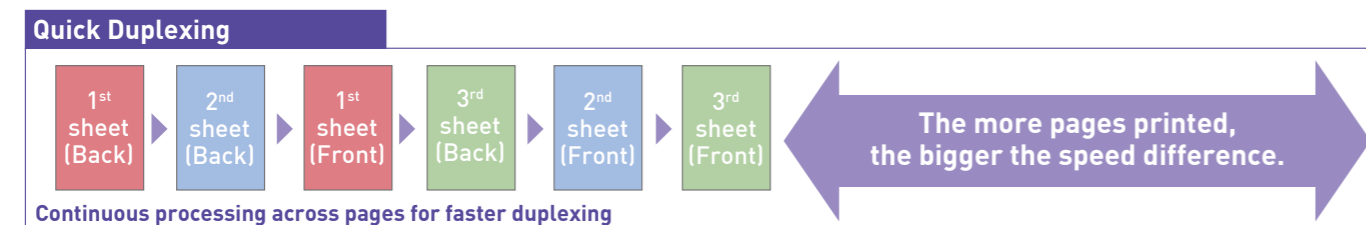

Quick Duplexing

Printing on one side of the page can be wasteful and inefficient. That's why these models feature a duplex printing capability. Conventional A4 size multi-function printers invert the pages one at a time, resulting in slow performance and poor productivity. Panasonic multi-function printers come as standard with quick duplexing, making it possible to print both sides at virtually the same speed* as single-side printing.

* With KX-MB2200CX series, duplexing productivity is 100%. With the DP-MB250CX and KX-MB2545CX, duplexing productivity is 93%.