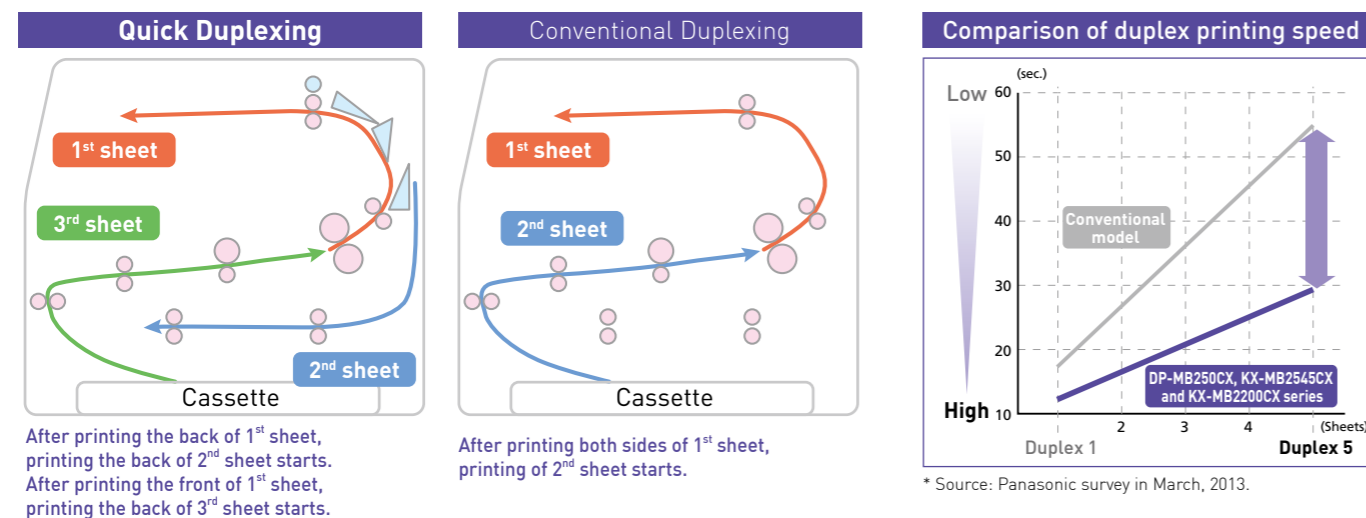

Quick Duplexing

Printing on one side of the page can be wasteful and inefficient. That's why these models feature a duplex printing capability. Conventional A4 size multi-function printers invert the pages one at a time, resulting in slow performance and poor productivity. Panasonic multi-function printers come as standard with quick duplexing, making it possible to print both sides at virtually the same speed* as single-side printing.

* With KX-MB2200CX series, duplexing productivity is 100%. With the DP-MB250CX and KX-MB2545CX, duplexing productivity is 93%.