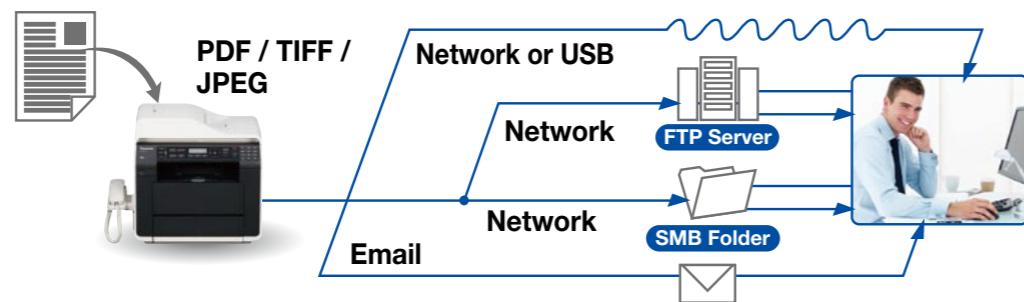

Colour Scanner & Easy Print Utility

Once the provided PC utility software is installed, you can control the multi-function printer from your desktop. You can scan a multi-page document from the ADF in colour and send the scanned data directly to your PC via your network or USB connection. Convenient printing functions such as N-in-1, poster and image repeat are available from your PC on your desktop.