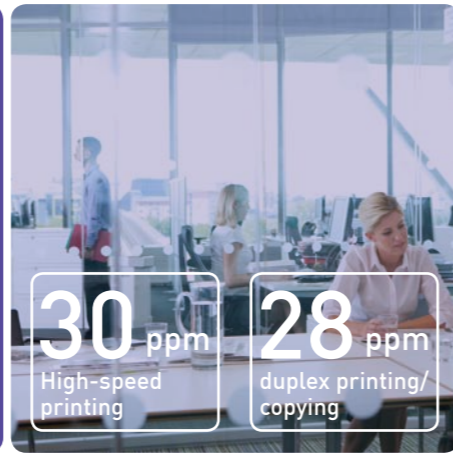

High-Durability Compact Business Machine

DP-MB250CX

30 ppm
High-speed printing

28 ppm
duplex printing/copying