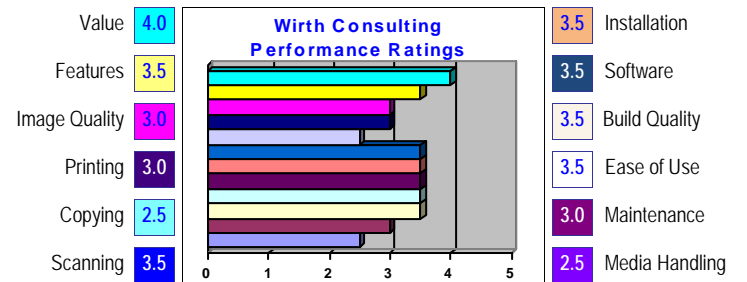

Total Score	39.0	Black Cost Per Page	$0.0408	Color Cost Per Page	
Total Cost of Ownership)		Black		Color	Mixed
100 pages/month		$433.80			
500 pages/month		$1,413.00			
1,000 pages/month		$2,637.00			
3,000 pages/month		$7,533.00			
5,000 pages/month		$12,429.00			

Strengths

- •Color network scan to e-mail, server, FTP, SMB, and PC workstation. Readiris Pro 7 OCR software.
- •Multi-Function Station software for PC fax, receiving and managing scans, fax setup, device configuration, etc.
- •Preview incoming faxes at the computer workstation instead of printing them; faxes may then be printed, deleted, or saved as files.
- •Device Monitor Utility may also be used to monitor third-party networked devices.
- •Easy Print Utility for merging files created using different source applications (such as Microsoft Word and Excel, an image file, etc.); the file may be printed and/or saved as an Adobe PDF.

Limitations

- •Ships with a starter toner cartridge (500 pages). High-yield toner cartridge (2,000 pages) is priced at $54.95.
- •Limited to 30 fax broadcast groups and 110-page fax memory.
- •The non-duplexing automatic document feeder holds only 20 originals, the lowest capacity in this group.

Notes

- •Cost per page was calculated using high-yield toner cartridge.

Best Use

The KX-MB2030's solid performance and feature-set, and low acquisition cost, make it a great bargain and a Best In Class selection for very small workgroups (two to three users), small-businesses, satellite offices, and home-office users. While its slightly above-average Cost per Page makes it most suitable for relatively lower print volumes, its strong build quality, large, easy-to-use control panel, network scanning, scan to e-mail, enclosed and space-saving paper drawer (not a cassette or an open tray) and unobtrusive and easy-to-use software set it apart from others in this group.