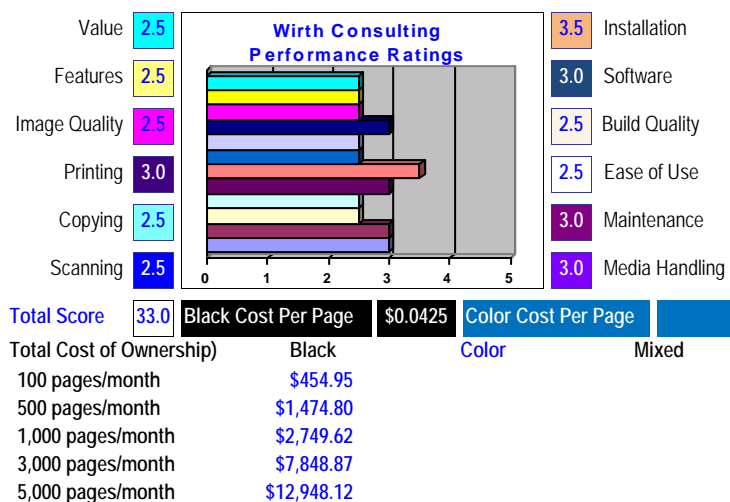

Strengths	Limitations
•TWAIN and WIA scan drivers; Readiris Pro 11 OCR software. •Remote network monitoring and management. •Very fast and easy installation with Smart Install for Windows-- install software and connect via USB cable (not included) or Ethernet network interface without downloading software from CD. •Easy Printer Care for managing and monitoring the system on the network. •500 pages of fax memory. •All-in-one print cartridge makes maintenance easier. •Management and monitoring capabilities via HP Easy Printer Care (not fully supported by HP Web Jetadmin).	•Cannot send scans from the control panel to a network folder (scan to PC workstation only). •No fax broadcasting.
Notes	Notes
	•Cost per page was calculated using high-yield toner cartridge.

Best Use

Super easy Smart Install network or local installation and competent performance makes the LaserJet Pro M1212nf worth consideration for very small workgroups (two to three users), small-businesses, satellite offices, and home-office users who don't require duplex printing and scanning, and prefer the HP brand. Otherwise, several other systems in this group have a lower Cost per Page and Total Cost of Ownership and more advanced capabilities such as a USB convenience port, network scanning/scan to e-mail, and enclosed media drawers (not an open tray) with higher capacities.