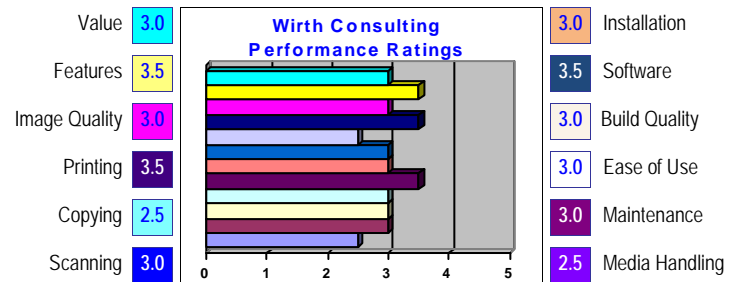

Wirth Consulting - B2B ©Head2Head Comparison

Entry-Level B/W Network MFPs Under $300

Make	Panasonic
Model	KX-MB2030
Price	$189.00
Imaging	Laser
BW/Color Print Speed (ppm)	24
Max Resolution (dpi)	600x600
Max Mo. Duty Cycle (pages)	10,000
Max Media Length (inches)	14.0
Max Media Width	8.50

Network Scan	☒	Walk-Up Fax	☒
Color Scan	☒	Touch Screen	☐
Network Print	☒	USB 2.0 Port	☐
Duplex Print	☐	110-lb. Index	☐
Duplex DF	☐	Finishing	☐

At $189.00, Panasonic's KX-MB2030 is currently the lowest-priced laser-based MFP on the market with standard network connectivity, and Panasonic's lowest-priced monochrome MFP. Also of note is that network scanning (in color) is also provided, so that, for instance, from the control panel, users can scan documents directly to network folders. The KX-MB2030 is also one of the few devices in this group that can send scans to an e-mail server. There's no duplex printing, so users who require it will have to step up to the KX-MB3020 ($499.99). The non-duplexing document feeder holds 20 originals.

Total Score	36.5	Black Cost Per Page	$0.0385	Color Cost Per Page	
Total Cost of Ownership)		Black		Color	Mixed
100 pages/month		$531.08			
500 pages/month		$1,455.46			
1,000 pages/month		$2,610.93			
3,000 pages/month		$7,232.80			
5,000 pages/month		$11,854.67			

Strengths

- •PCL 5e, PCL 6, Universal, and PostScript 3 emulation print drivers.
- •Lexmark Scan Center software for receiving, storing, and e-mailing scanned documents to a PC workstation.
- •Broad operating support, including Microsoft Windows, Apple Macintosh, Linux, UNIX and Citrix MetaFrame.
- •Optional 802.11g Wireless Print Server, External MarkNet Gigabit Ethernet ($389.99), External MarkNet N7000e Fast Ethernet ($273.99).
- •Compatible with Lexmark's MarkVision Web-based device management and monitoring solution.
- •Compatible with Lexmark Document Solutions (3.1, 3.2, and 3.3) that consists of: Document Distributor (one-touch routing to workstations of scans, prints, copies, faxes, e-mails and archiving); Document Producer (server-based forms solution); and Document Portal (server-based electronic forms repository).

Limitations

- •Non-duplexing automatic document feeder holds 30 originals, which is among the lowest in this group.
- •Cannot send scans from the control panel to a network folder (scan to PC workstation only)
- •Ships with a starter Return Program toner cartridge (1,500 pages). High-yield (2,500 pages) toner cartridge is $89.99.

Notes

- •Cost per page was calculated using high-yield toner cartridge.

Best Use

The X204N's enterprise-level feature set and moderate cost per page make it well worth consideration for very small workgroups (two to three users), small businesses, enterprises, satellite offices, and home-office users that do not require network scanning and duplex printing and scanning.