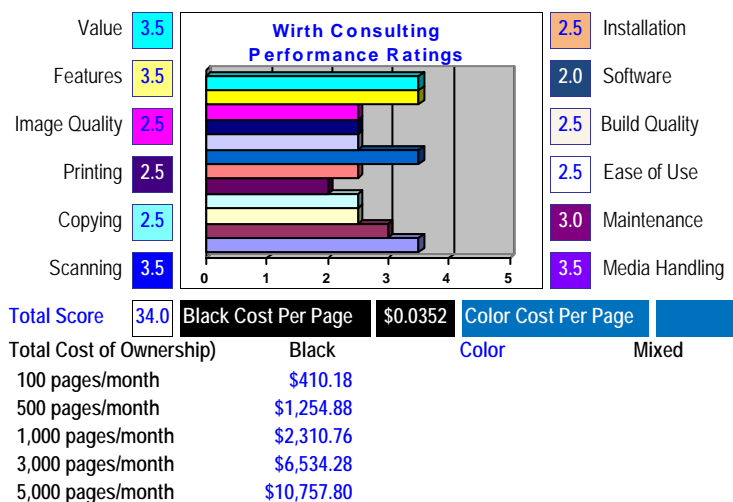

Dell markets a small MFP family for small and home offices and the 23-ppm 1135n is Dell's least expensive monochrome MFP with networking. Sourced from Samsung, the 1135n does not feature duplex printing, so users who require it will have to step up to the 40-ppm 3335DN ($1,299.99). The non-duplexing automatic document feeder holds 40 originals.

Wirth Consulting - B2B ©Head2Head Comparison

Entry-Level B/W Network MFPs Under $300

Make	Hewlett-Packard
Model	LaserJet Pro M1212nf
Price	$199.99
Imaging	Laser
BW/Color Print Speed (ppm)	19
Max Resolution (dpi)	1200x1200
Max Mo. Duty Cycle (pages)	8,000
Max Media Length (inches)	14.0
Max Media Width	8.50

Network Scan	☐	Walk-Up Fax	☒
Color Scan	☒	Touch Screen	☐
Network Print	☒	USB 2.0 Port	☐
Duplex Print	☐	110-lb. Index	☐
Duplex DF	☐	Finishing	☐

Introduced in April 2010, the LaserJet Pro M1212nf MFP is HP's lowest-priced monochrome laser MFP with networking. One standout feature is Smart Install for Windows, which streamlines the entire installation process, whether it's via direct USB connection or wired Ethernet network connection, as it eliminates the task of loading software from CD. There is no duplex printing, so users who require it will have to step up to the LaserJet M2727nf MFP that also has a duplexing document feeder ($599.99). The M1212nf's non-duplexing document feeder holds 35 originals.

Strengths	Limitations
•Color scan to network folders and applications. •SmarThru for managing, configuring, and monitoring the system on the network. •Dell Toner Management System automatically notifies users when toner is low. •Optional management tools include Dell Printer Configuration Web Tool (EWS) and Dell OpenManage Printer Management.	•Ships with 1,500-page starter toner cartridge. High-yield toner cartridge (2,500 pages) is priced at $87.99.
Notes	Notes
	•Cost per page was calculated using high-yield toner cartridge.

Best Use

Dell's 1135n is a sensibly-equipped and well-built device that is well worth consideration for very small workgroups (two to three users), small-businesses, and home-office users who don't require duplex printing or scanning. Relatively low Cost per Page and Total Cost of Ownership are advantages.