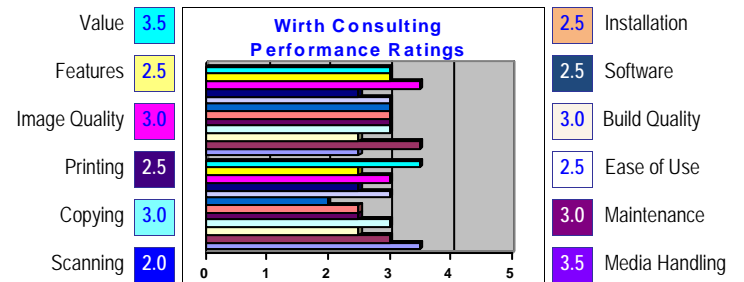

Total Score	33.5	Black Cost Per Page	$0.0375	Color Cost Per Page	
Total Cost of Ownership)		Black		Color	Mixed
100 pages/month		$524.00			
500 pages/month		$1,424.00			
1,000 pages/month		$2,549.00			
3,000 pages/month		$7,049.00			
5,000 pages/month		$11,549.00			

Strengths

- •Pull color scans from PC workstation using Color Network ScanGear TWAIN/WIA driver.
- •ScanSoft OmniPage (Windows) and Presto! PageManager (Mac OS X) with Document Management, OCR and PDF creation functions (not supported on Windows XP 64-bit version).
- •Remote UI allows users to manage address books as well as device and configuration settings via a Web browser.
- •All-in-one print cartridge makes maintenance easier.
- •256 pages of fax memory; 50 group-dial destinations.
- •MF Toolbox 4.9 Scan Function Toolbar.

Limitations

- •Cannot send scans from the control panel to a network folder (scan to PC workstation only). No support for pull scanning to PC workstation over the network with Apple Mac OS X (only pull scan to PC workstation via USB direct connection).
- •Optional Silex Wireless Server supports Silex Print and Scan functions only and is not compatible with Windows 7 or Mac OS X.
- •Ships with starter toner cartridge (1,000 pages).
- •Document management software does not support 64-bit Windows XP.

Notes

- •Color Network ScanGear provides pull scanning to PC workstation over the network.
- •Optional Silex Wireless Print server ($99.99).

Best Use

Canon's imageCLASS MF4370dn is the only device in this group that provides automatic duplex printing and has a moderate CPP and TCO. However, it's hampered by its lack of operating system support and the Color Network ScanGear TWAIN/WIA scan driver does not operate over the network with Mac OS X. There's also no push scanning to network folders or PC workstations (pull scanning only). Consequently, it's only worth consideration for very small workgroups (two to three users), home-offices and small-offices that require duplex printing, use the Windows operating system and do not require push network scanning.