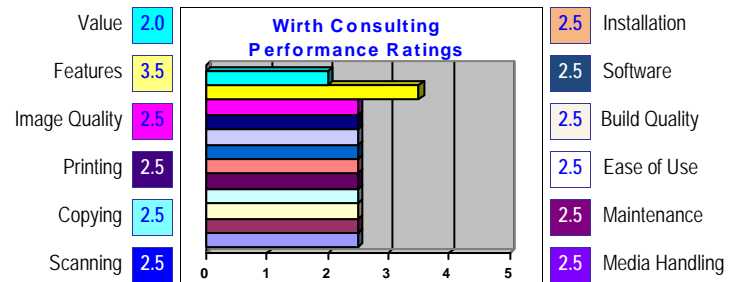

Not Worth Consideration

Network Scan	☐	Walk-Up Fax	☒
Color Scan	☒	Touch Screen	☐
Network Print	☒	USB 2.0 Port	☐
Duplex Print	☐	110-lb. Index	☐
Duplex DF	☐	Finishing	☐

The MFC-7440N is Brother's lowest-priced monochrome MFP and features standard wired 10/100Base-T Ethernet network interface, while the MFC-7840W features wireless network connectivity, but is priced higher at $299.99. No duplex printing is available, so those that require it will have to step up to the DCP-8080DN ($349.99). The MFC-7440N's non-duplexing automatic document feeder holds 35 originals. The MFC-7440N is one of the few devices in this class that features Internet fax capability and can send scans to e-mail servers.

Wirth Consulting - B2B ©Head2Head Comparison

Entry-Level B/W Network MFPs Under $300

Make	Canon
Model	imageCLASS MF4370dn
Price	$299.00
Imaging	Laser
BW/Color Print Speed (ppm)	23
Max Resolution (dpi)	1200x600
Max Mo. Duty Cycle (pages)	7,500
Max Media Length (inches)	14.0
Max Media Width	8.50

Worth Consideration

Network Scan	☐	Walk-Up Fax	☒
Color Scan	☒	Touch Screen	☐
Network Print	☒	USB 2.0 Port	☐
Duplex Print	☒	110-lb. Index	☐
Duplex DF	☐	Finishing	☐

The imageCLASS MF4370dn is Canon's least expensive monochrome MFP with networking. Most notably, it's the only device in this class that features automatic duplex printing, and it's a standard feature. The non-duplexing automatic document feeder holds 35-sheets.

Total Score	30.5	Black Cost Per Page	$0.0736	Color Cost Per Page	
Total Cost of Ownership)		Black		Color	Mixed
100 pages/month		$691.31			
500 pages/month		$2,456.58			
1,000 pages/month		$4,663.17			
3,000 pages/month		$13,489.53			
5,000 pages/month		$22,315.89			

Strengths

- •Compatible with BRAadmin, a server-based system for the management and monitoring of multiple systems on the network.
- •500-page fax memory, Internet fax, and 258 fax-broadcasting locations.
- •Color scan to file, e-mail servers, FTP sites, and computer workstations.
- •ScanSoft PaperPort SE with OCR software for Microsoft Windows; Presto PageManager for Apple Macintosh.
- •ControlCenter 3 for receiving and managing scans, device configuration, etc.
- •Secure print (enter pass code at control panel to release job for printing).
- •19,200 x 19,200 dpi color scanning.

Limitations

- •High cost per page of 7.36 cents.
- •14.4 Kbps fax modem (not Super Group 3 33.6 Kbps).
- •Ships with starter toner cartridge (1,000 pages). High-yield toner cartridge (2,600 pages) is priced at $168.49.

Notes

- •Cost per page was calculated using High Yield TN360 toner cartridge.

Best Use

The MFC-7440N is loaded with many useful features that would enhance productivity in any small or home office that does not require duplex printing or scanning. However, its high Cost per Page of 7.36 cents makes its Total Cost of Ownership among the highest in this group at virtually every monthly print volume except at 50 pages per month. Moreover, at a print volume that low, we have evaluated several color ink-jet MFPs with comparable feature sets that have a lower color cost per page than the MFC-7440N's 7.3 black cost per page and would be a better choice.