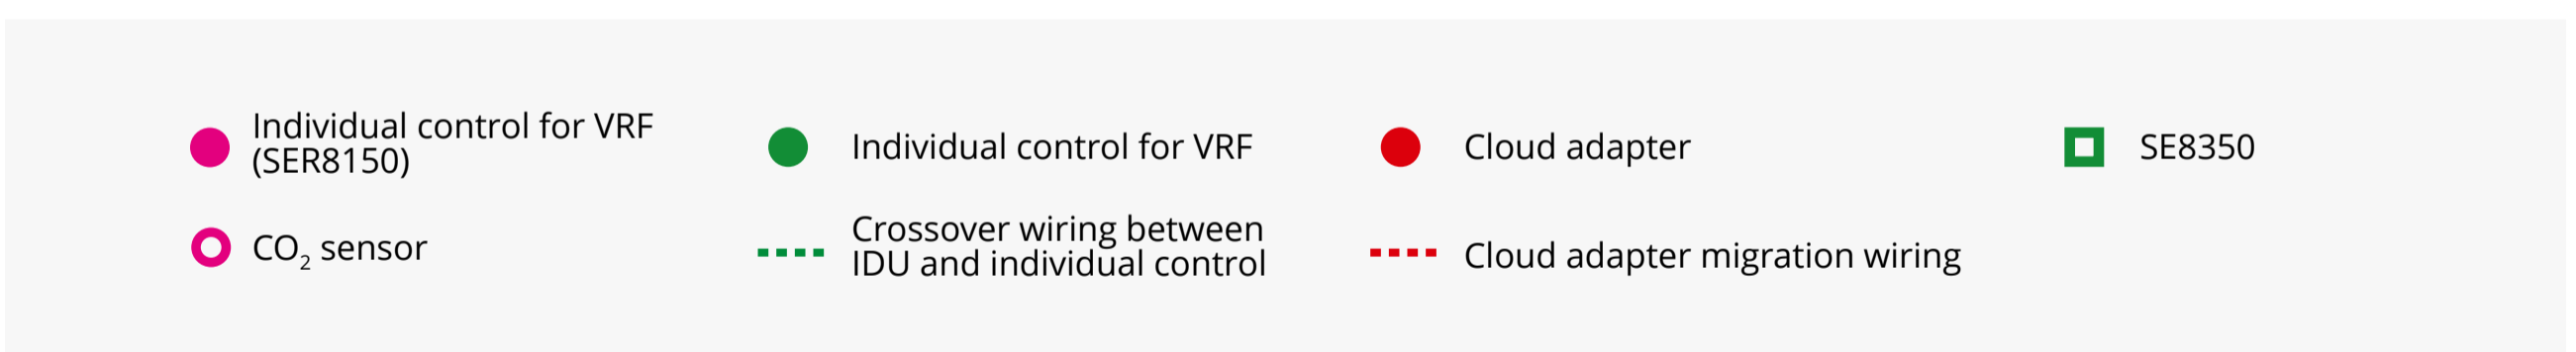

Planning the best installation for your Clinic

Connectivity

Cloud adapter

Individual control (VRF)

Individual control (VRF)

CO₂ sensor

Focused Connectivity

Performance score