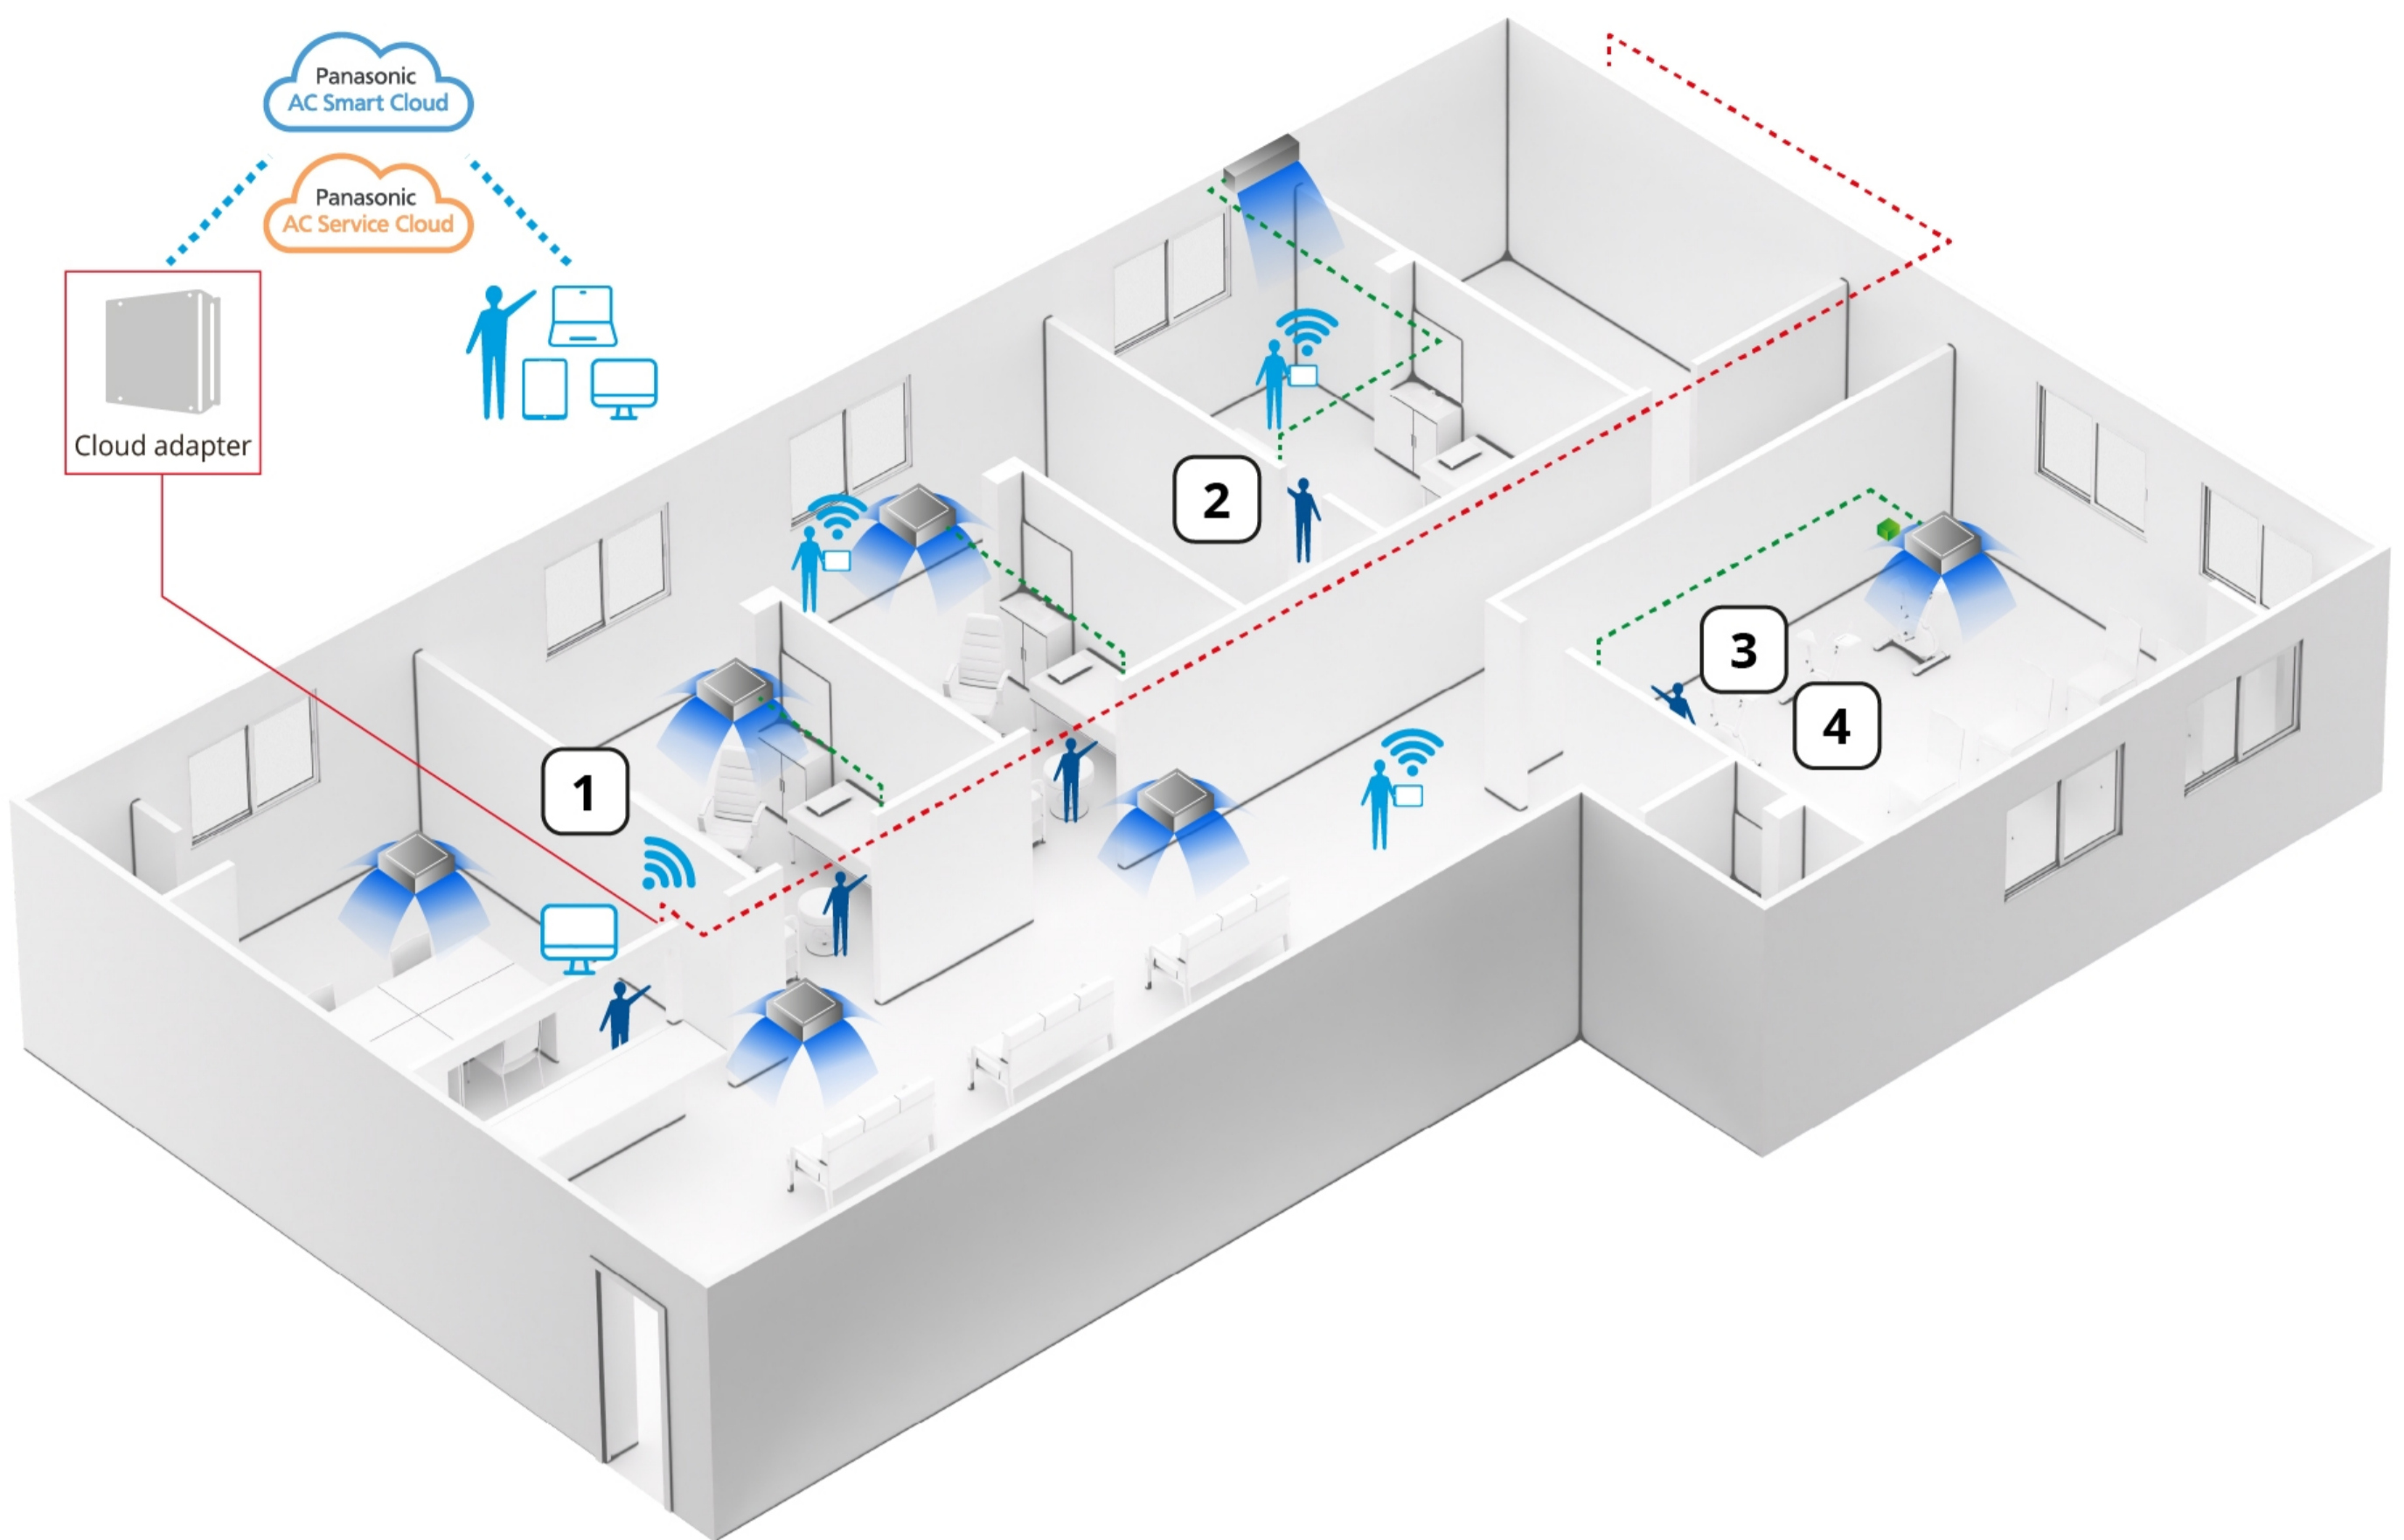

Planning the best installation for your Clinic

Connectivity

Cloud adapter

Individual control (VRF)

Individual control (VRF)

CO₂ sensor

Focused Connectivity

Performance score

- Bacteria and virus inhibition: ★★★★★★
- Connectivity: ★★★★★★
- Ease of installation: ★★★★★★
- CO₂ concentration: ★★★★★★
- Deodorisation: ★★★★★★

[Find out how we score the performance of our systems](#)