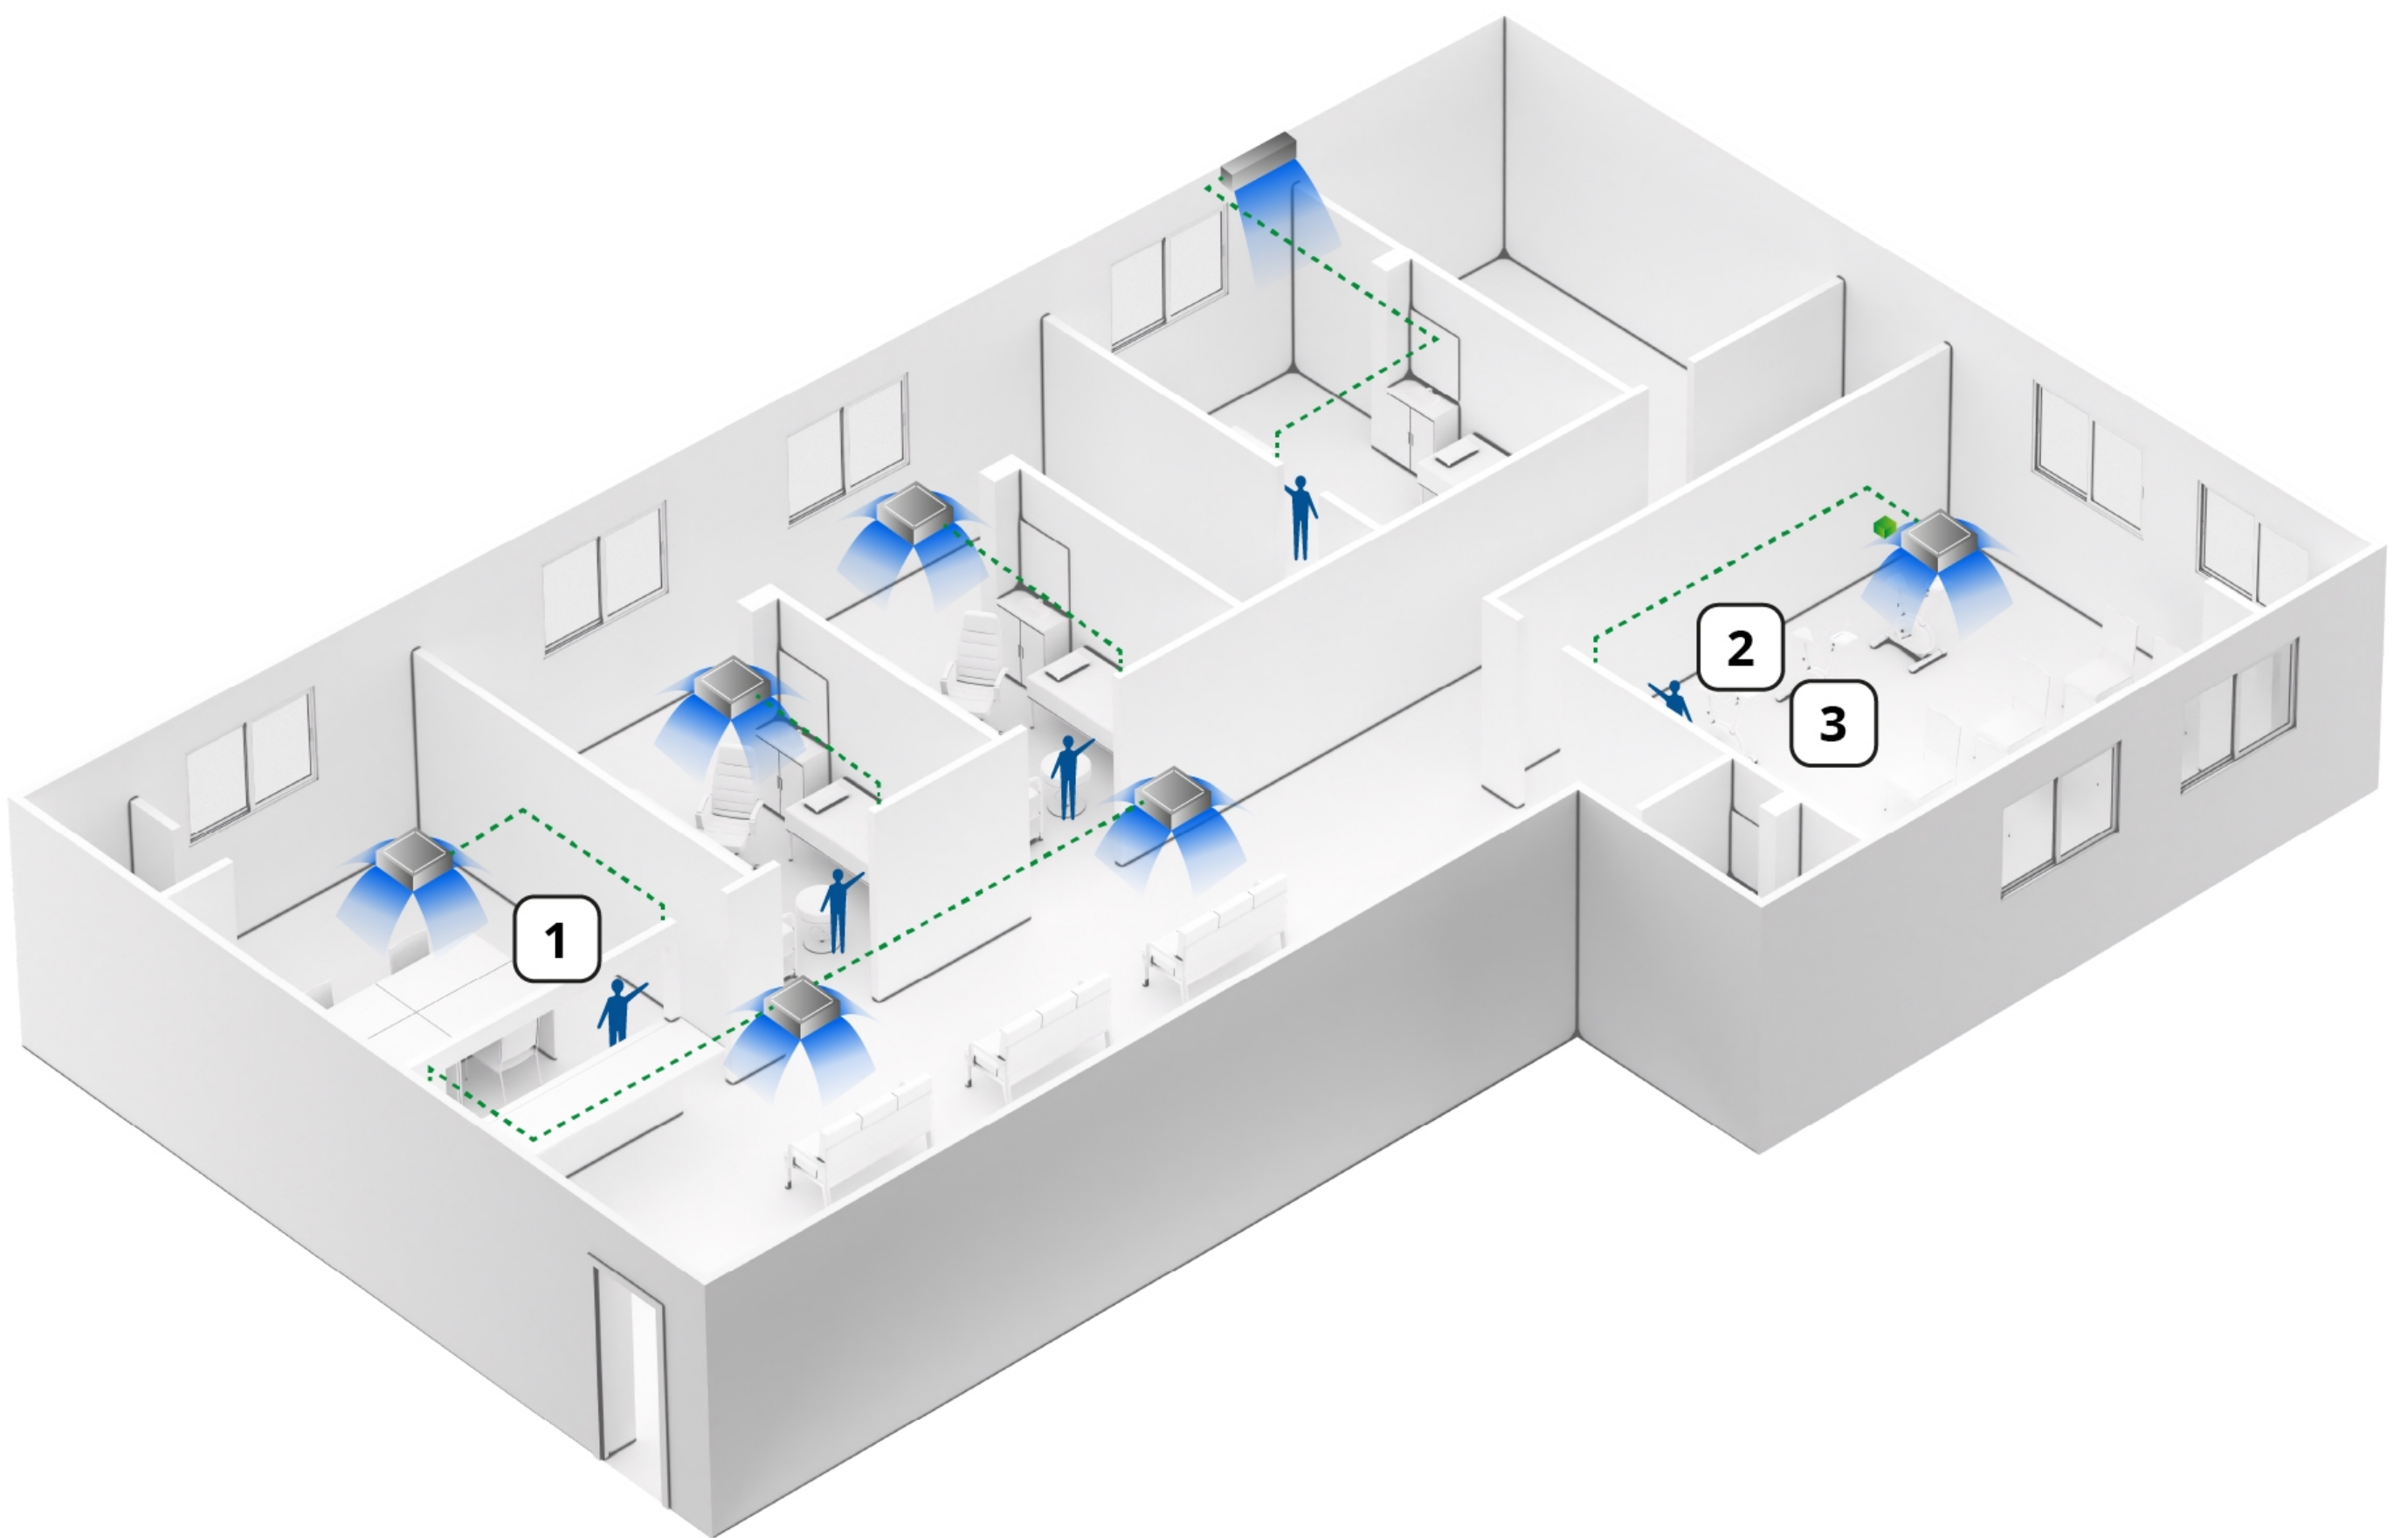

Air cleaning focused plan

Connectivity

Individual control (VRF)

Individual control (VRF)

CO₂ sensor

Focused Connectivity

Performance score

- Bacteria and virus inhibition: ★★★★★★
- Connectivity: ★☆☆☆☆
- Ease of installation: ★★★★★★
- CO₂ concentration: ★★★★★★
- Deodorisation: ★★★★★★