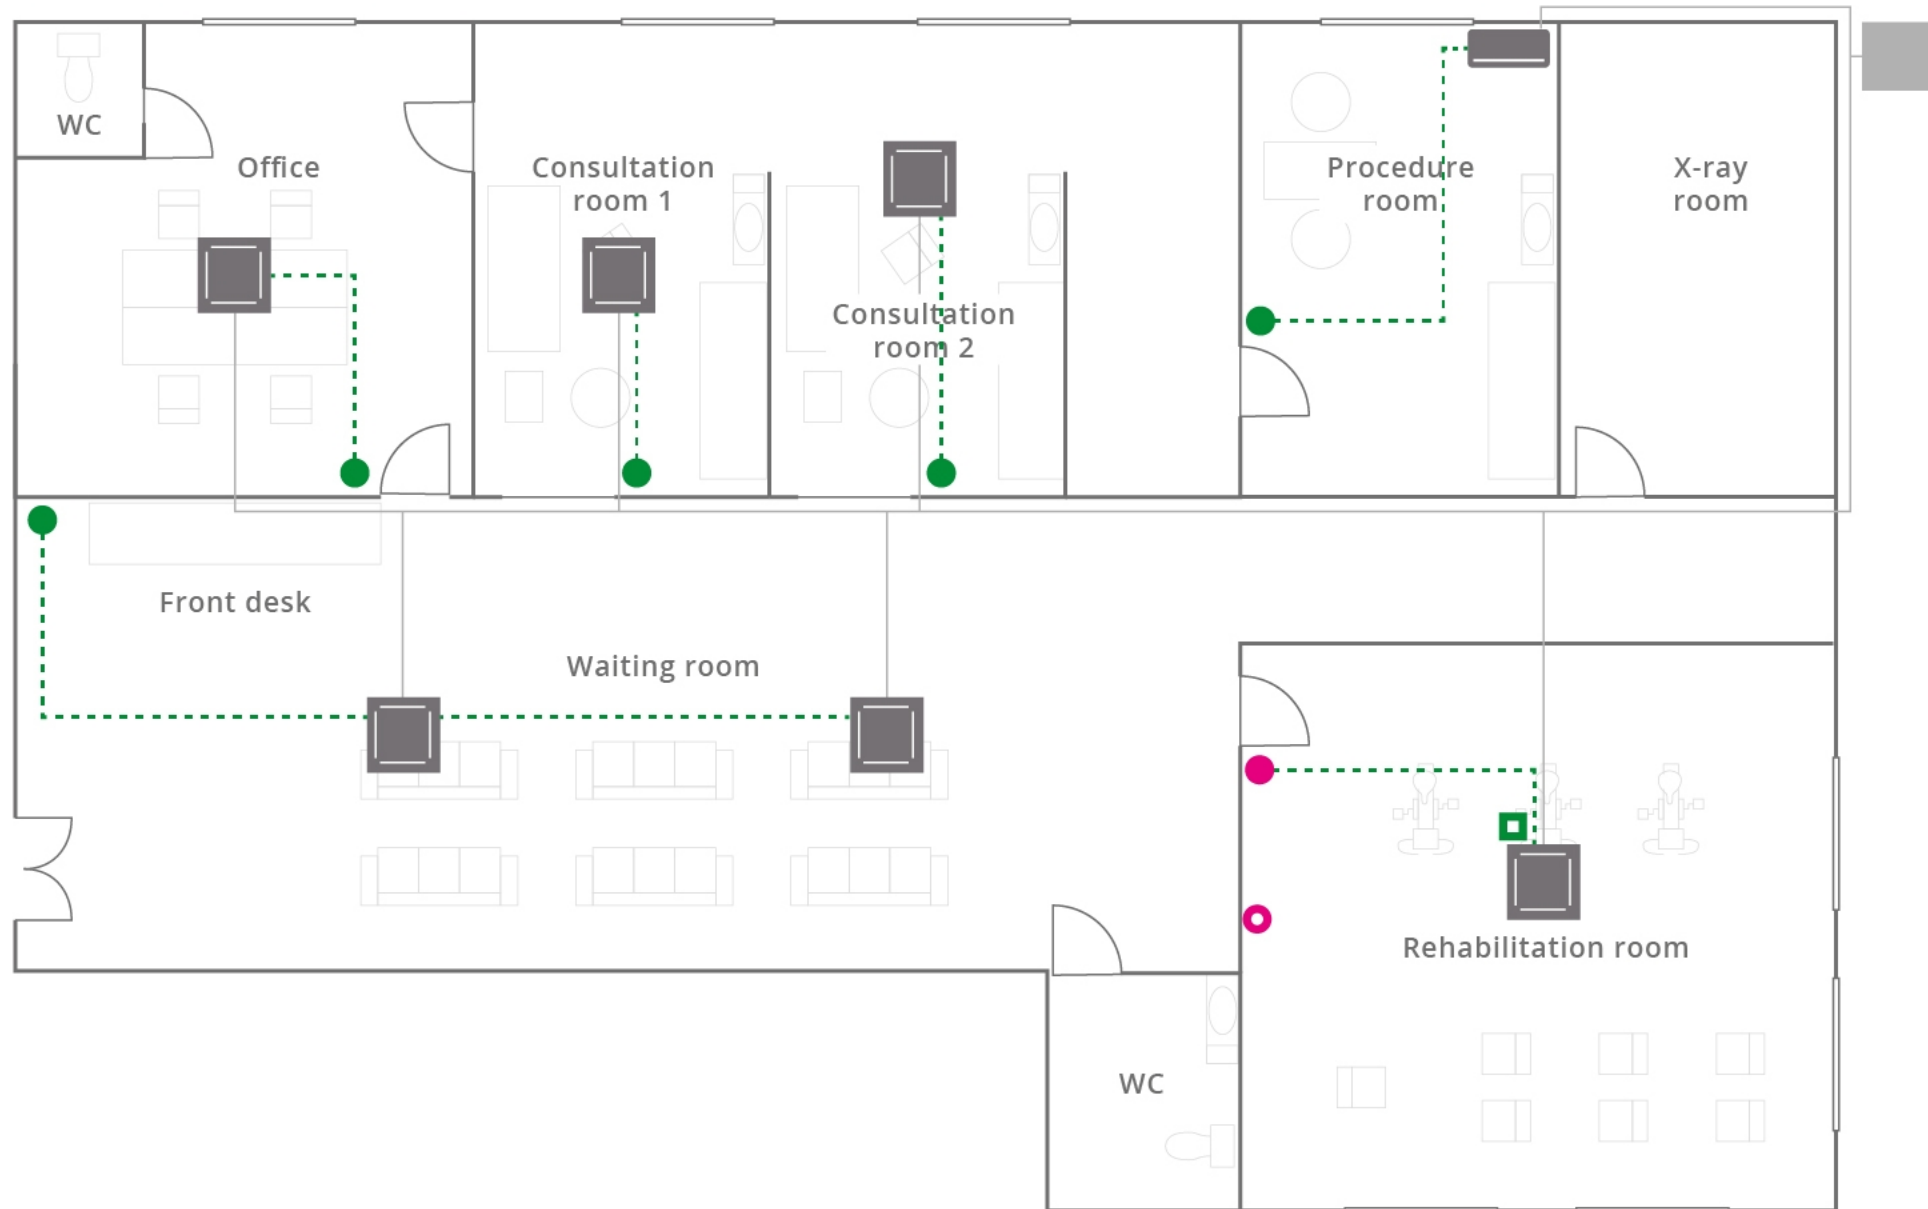

Air cleaning focused plan

Connectivity

Individual control (VRF)

Individual control (VRF)

CO₂ sensor

Focused Connectivity

Performance score

- Bacteria and virus inhibition: ★★★★★★
- Connectivity: ★☆☆☆☆
- Ease of installation: ★★★★★★
- CO₂ concentration: ★★★★★★
- Deodorisation: ★★★★★★