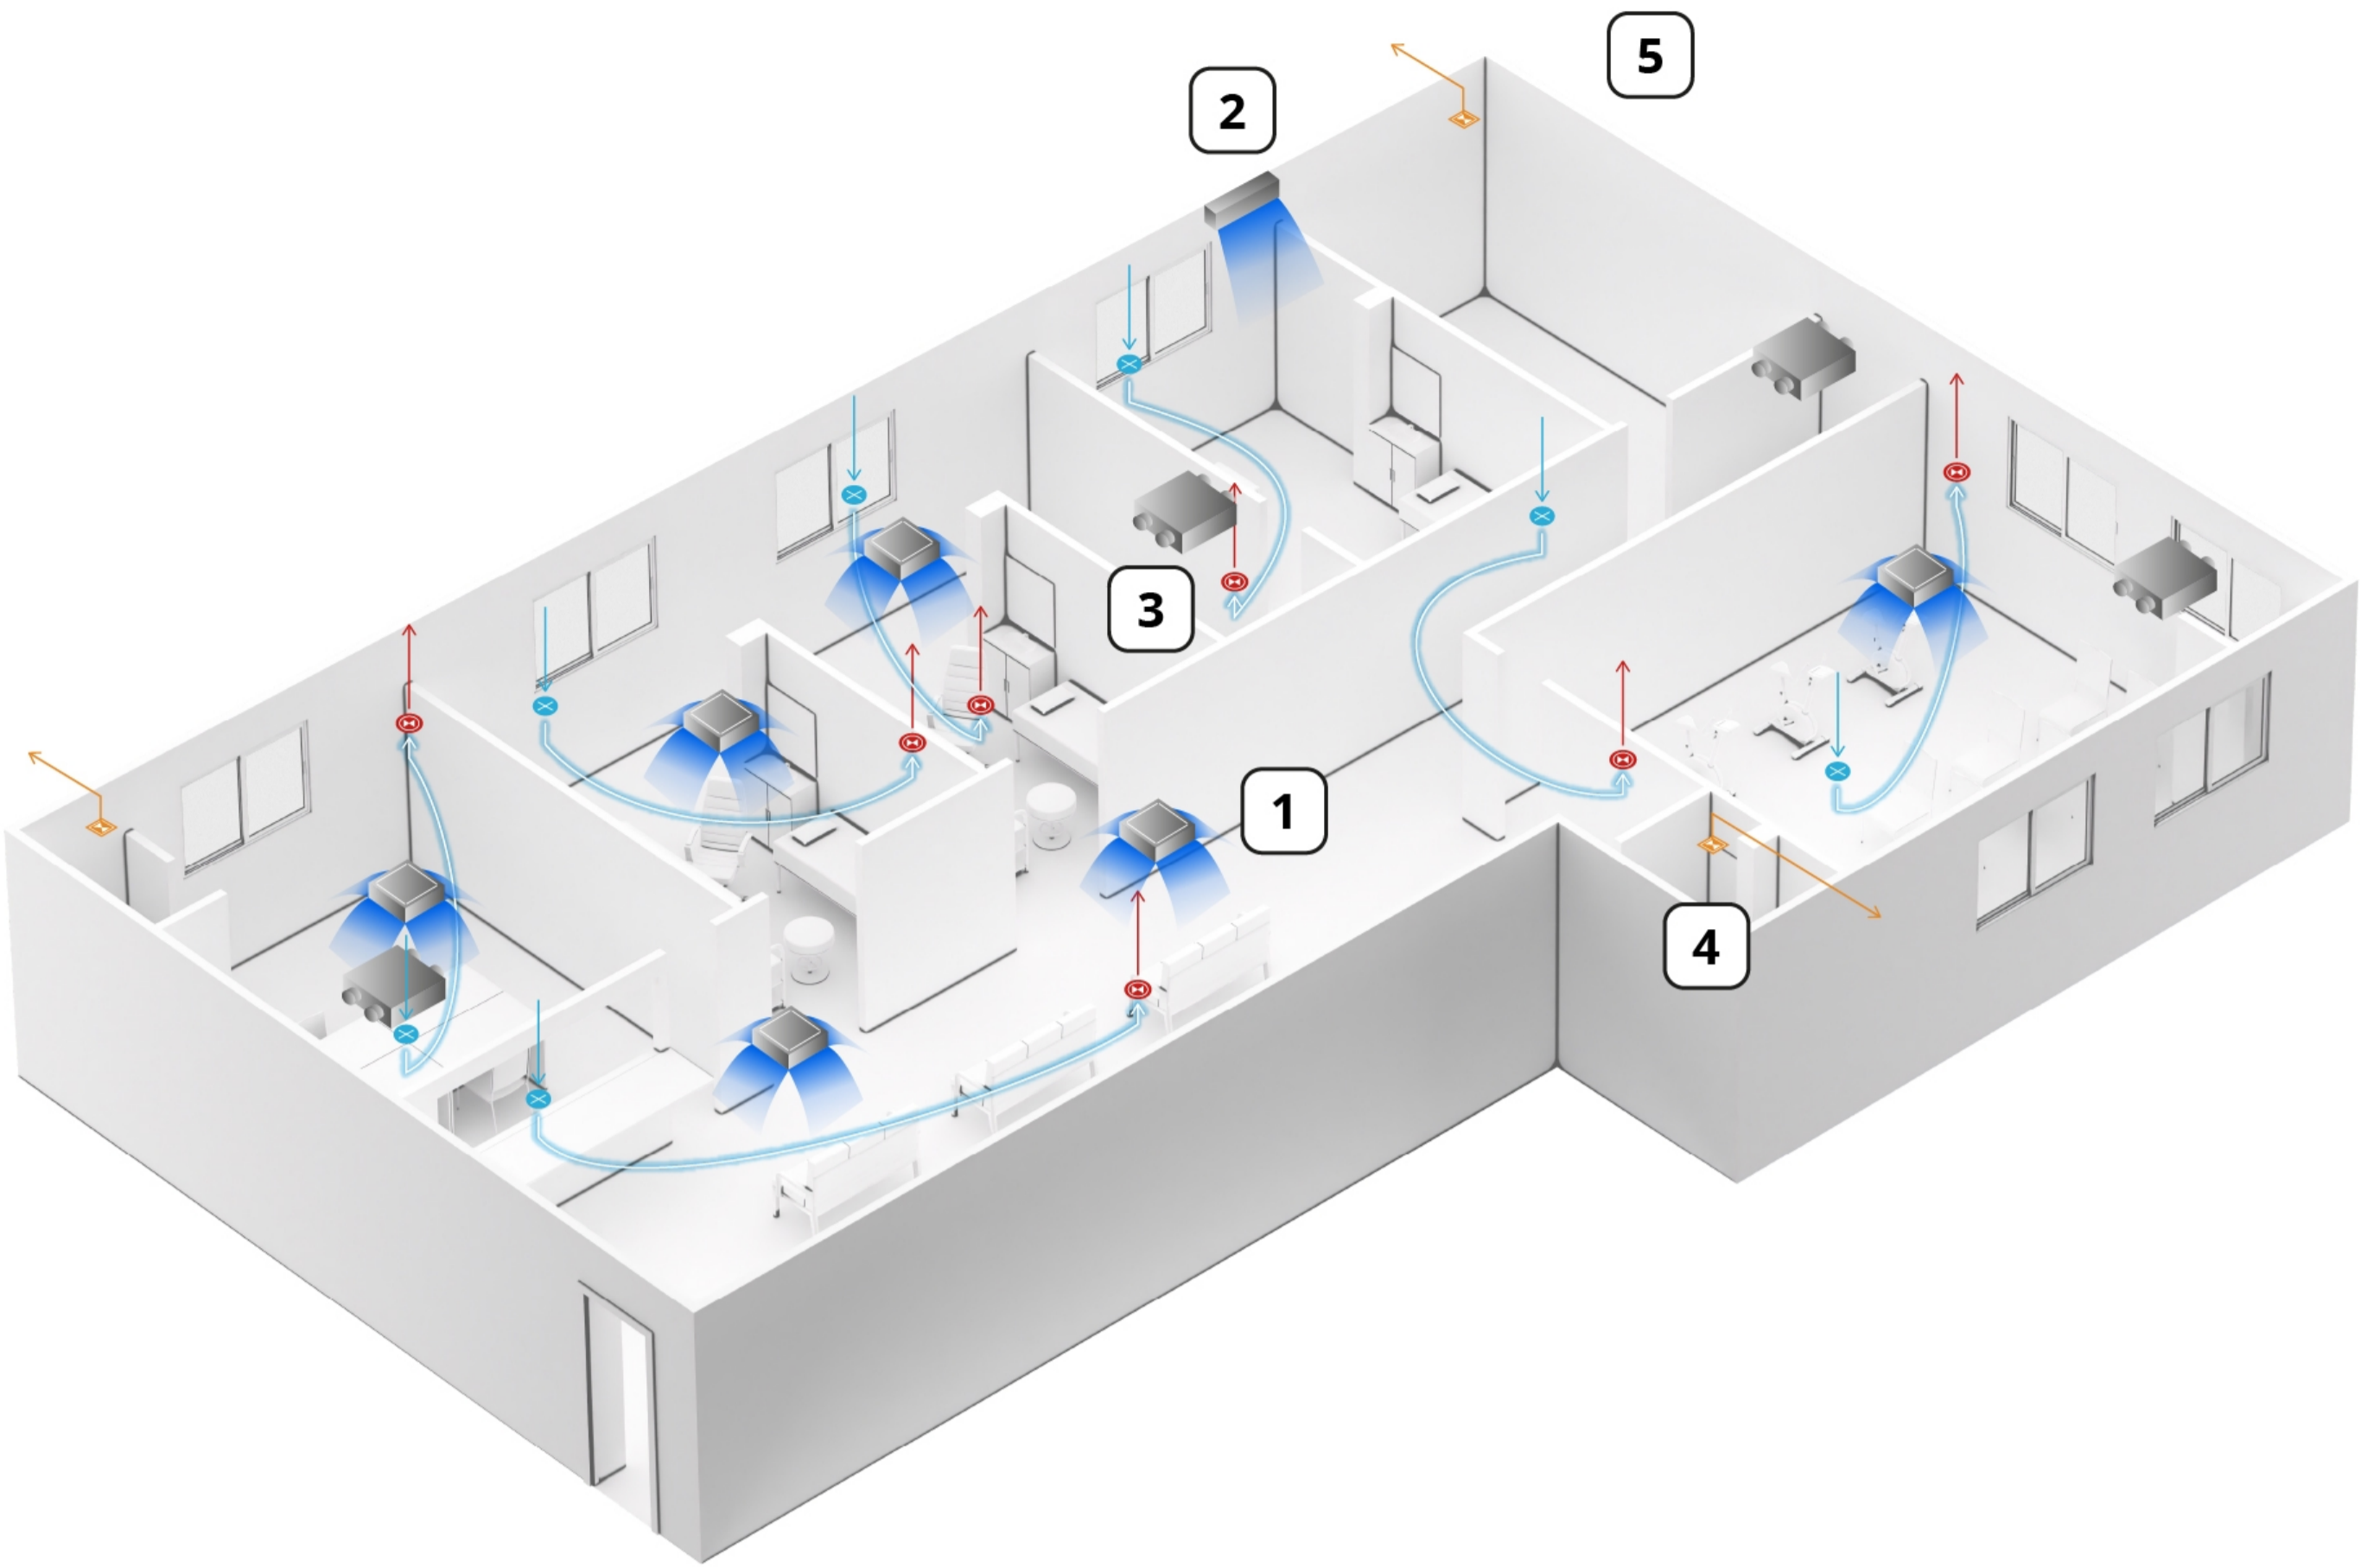

Air cleaning focused plan

Air cleaning plan details

Connectivity plan details

4-way cassette

Wall-mounted

ERV

Ventilation Fan

VRF Outdoor Unit

Focused Ventilation and air conditioning

Performance score

- Bacteria and virus inhibition: ★★★★★★
- Connectivity: ★☆☆☆☆
- Ease of installation: ★★★★★★
- CO₂ concentration: ★★★★★★
- Deodorisation: ★★★★★★