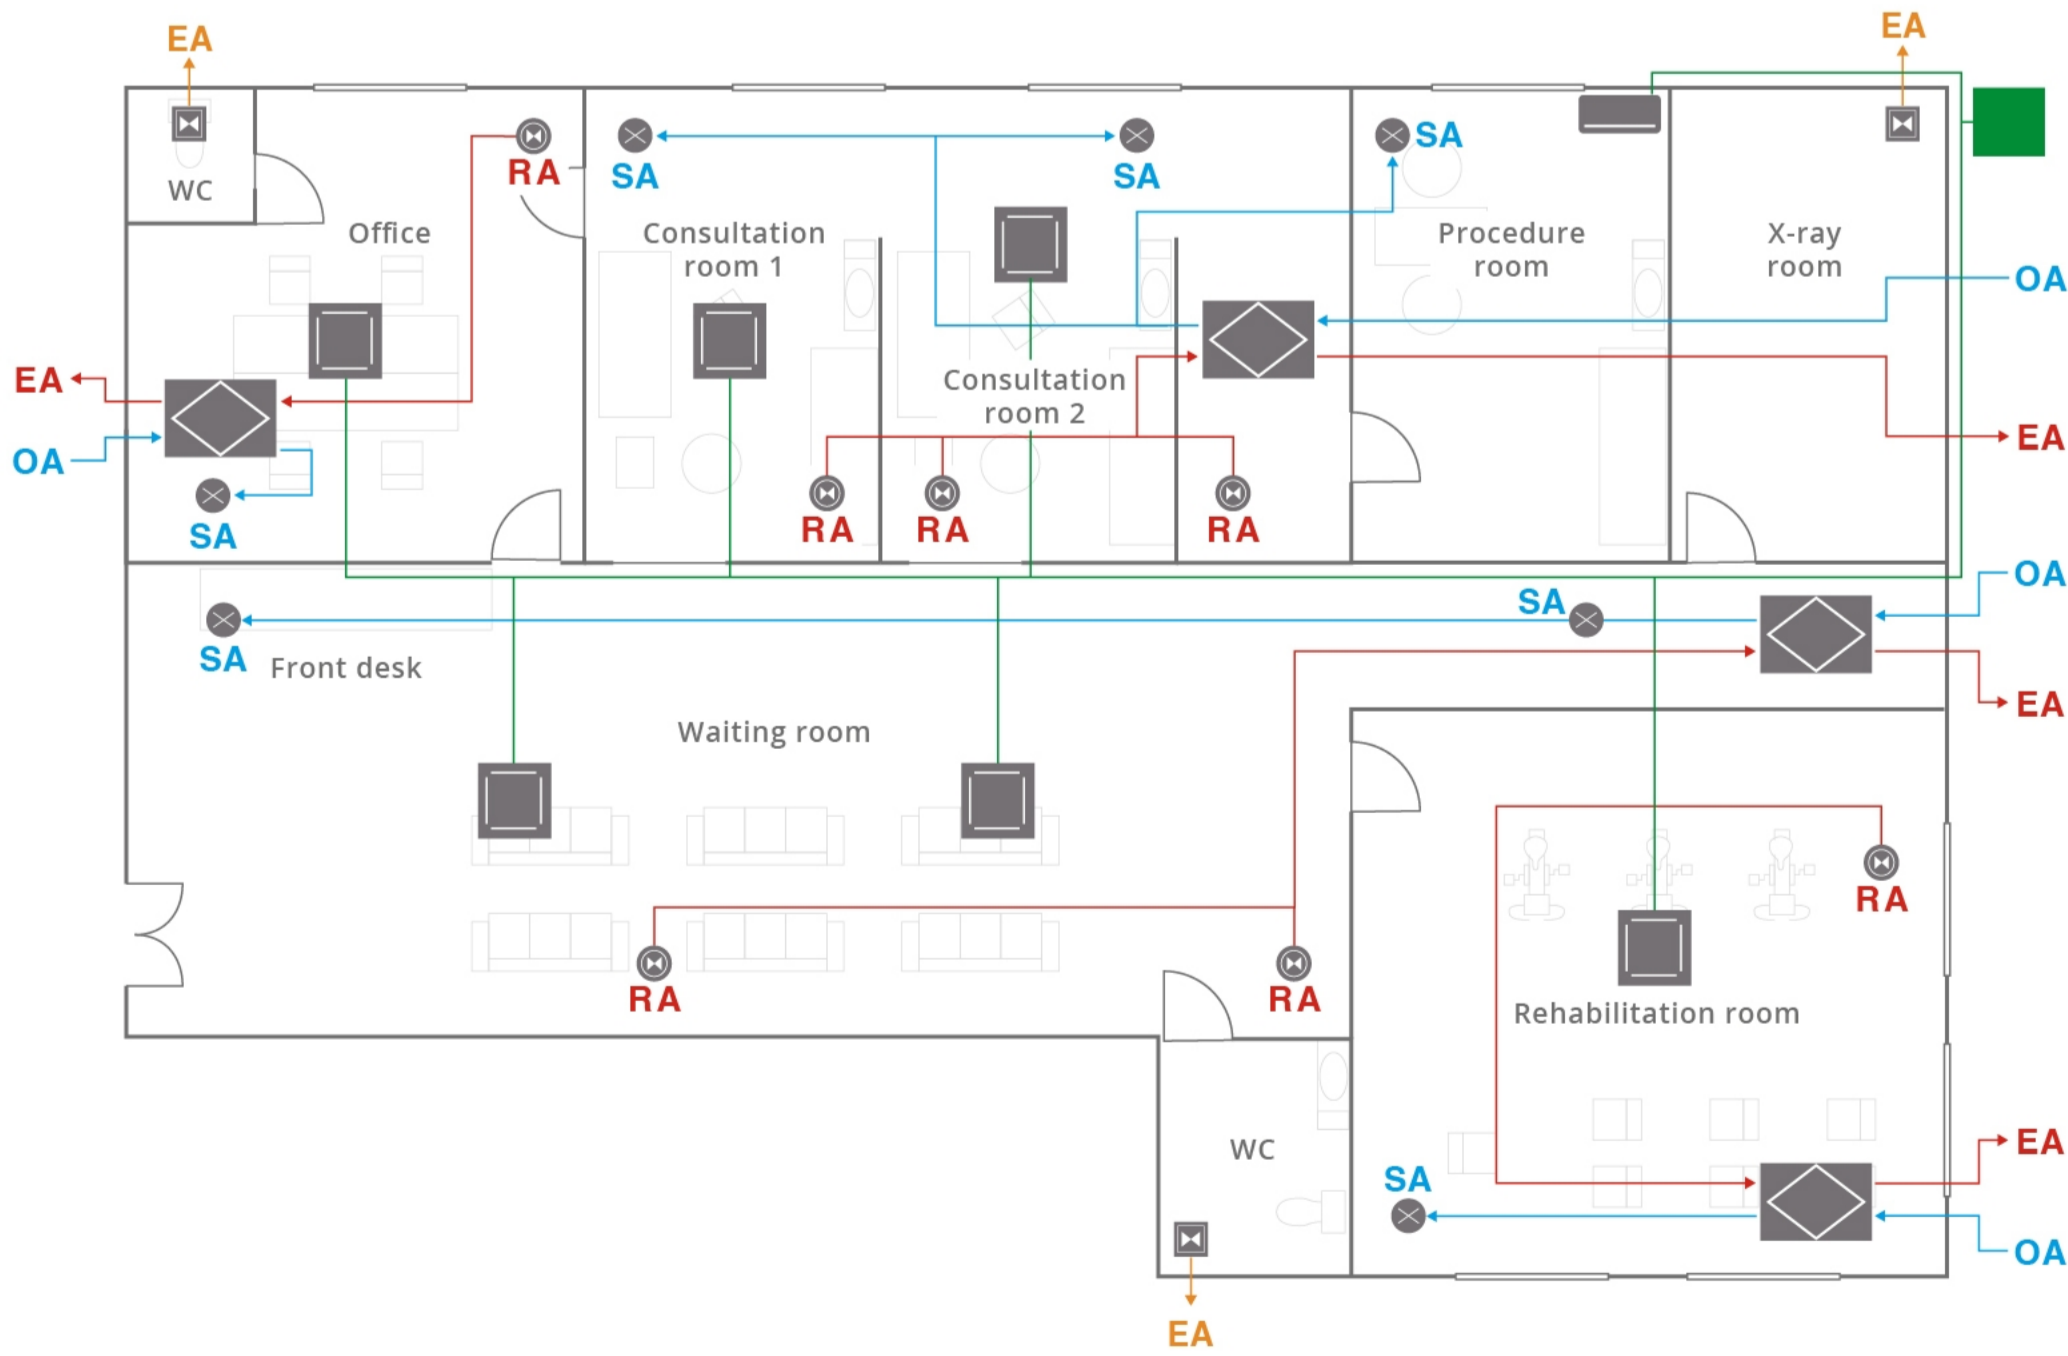

Air cleaning focused plan

Air cleaning plan details

Connectivity plan details

4-way cassette

Wall-mounted

ERV

Ventilation Fan

VRF Outdoor Unit

Focused Ventilation and air conditioning

Performance score

- Bacteria and virus inhibition: ★★★★★★
- Connectivity: ★☆☆☆☆
- Ease of installation: ★★★★★★
- CO₂ concentration: ★★★★★★
- Deodorisation: ★★★★★★