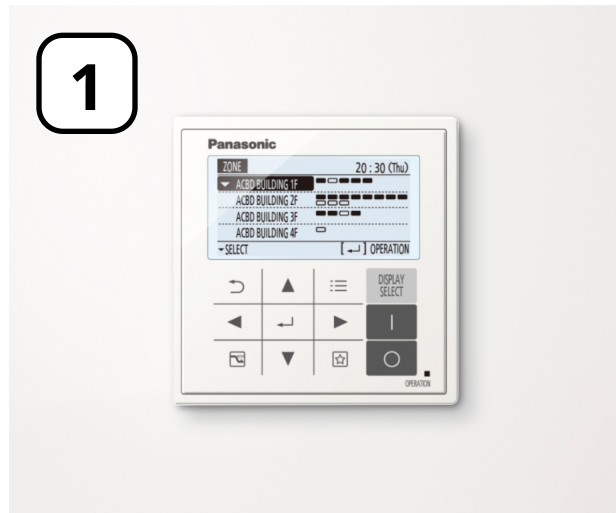

Air cleaning and connectivity standard plan

Connectivity

System controller

Individual control (PAC)

Individual control (RAC)

CZ-CAPRA1

Focused Connectivity

Performance score