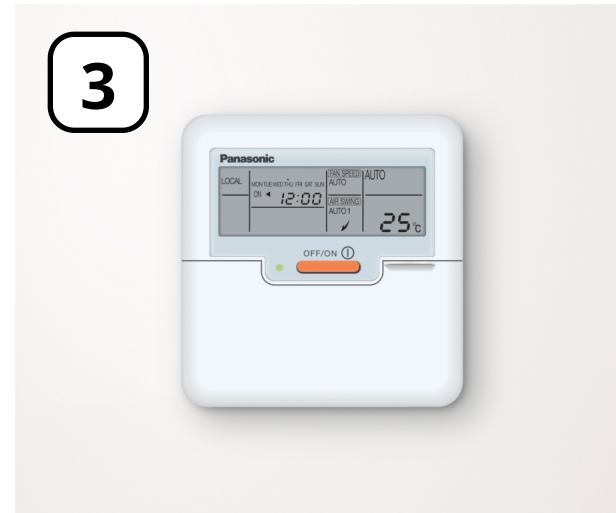

Air cleaning and connectivity standard plan

Connectivity

System controller

Individual control (PAC)

Individual control (RAC)

CZ-CAPRA1

Focused Connectivity

Performance score