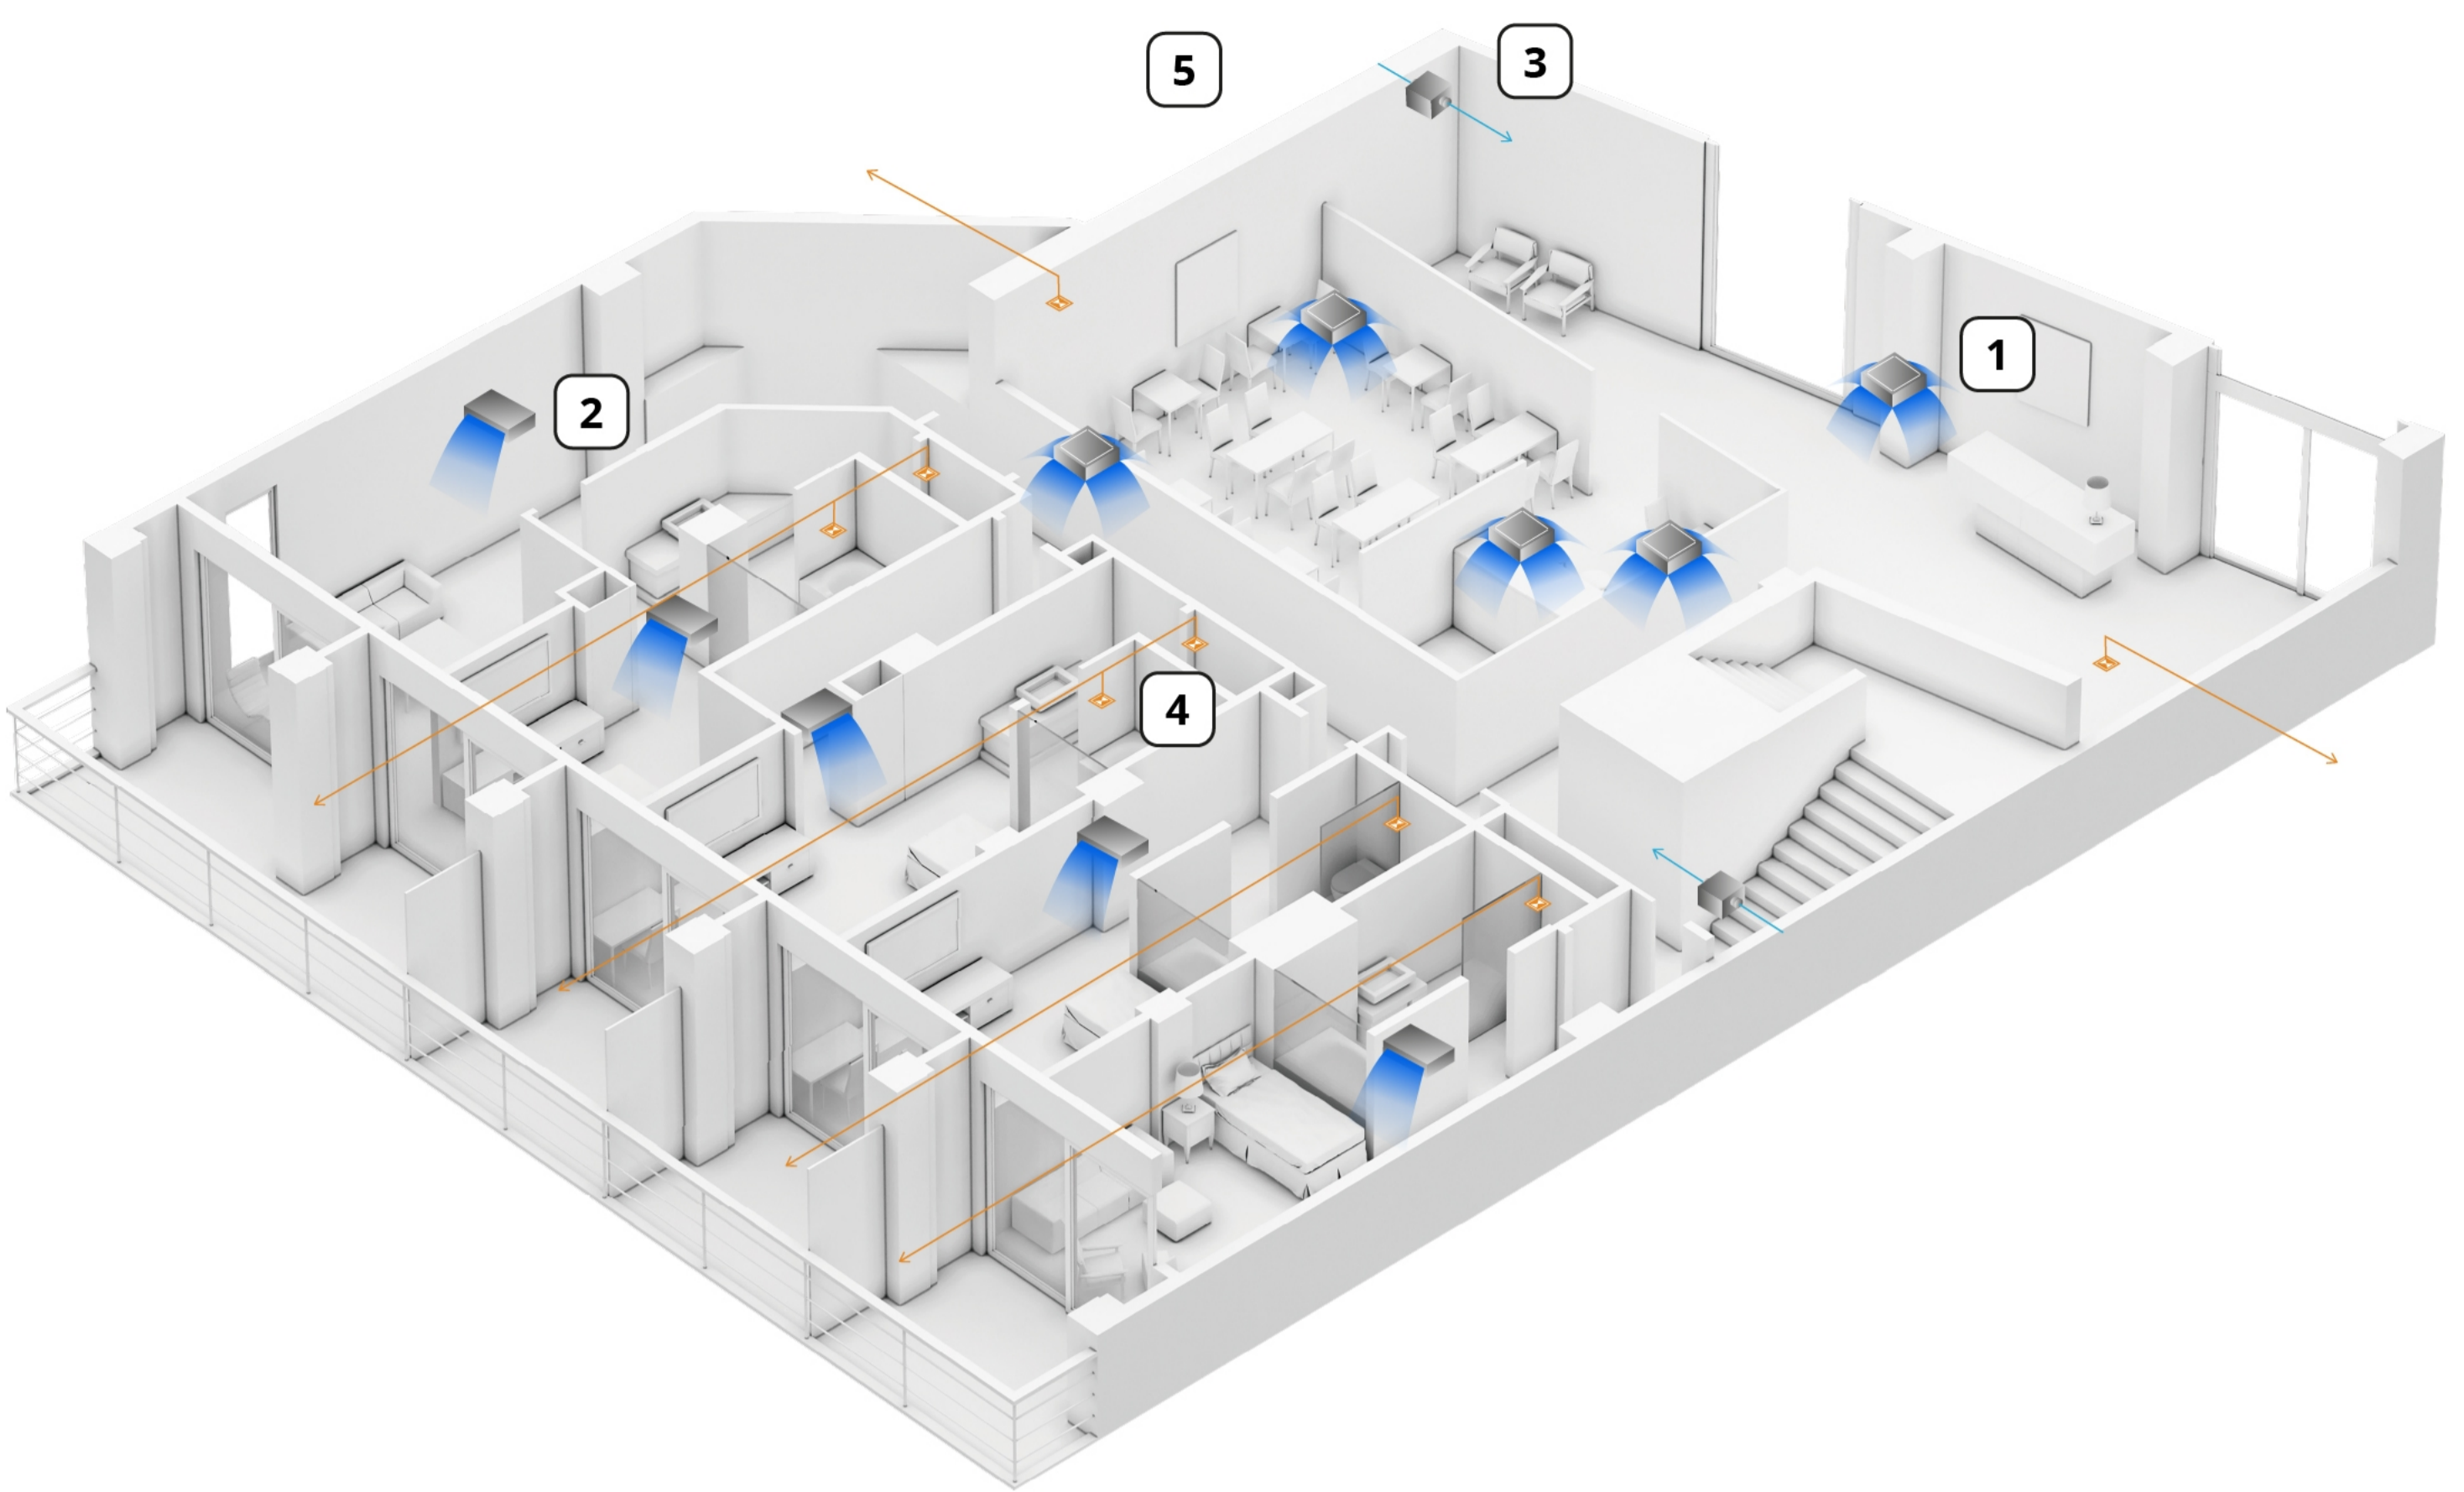

# Connectivity focused plan

Air cleaning plan details

Connectivity plan details (+)

4-way cassette

Mid Static Adaptive Ducted

Supply fan

Ventilation fan

VRF Outdoor Unit

## Focused Ventilation and air conditioning