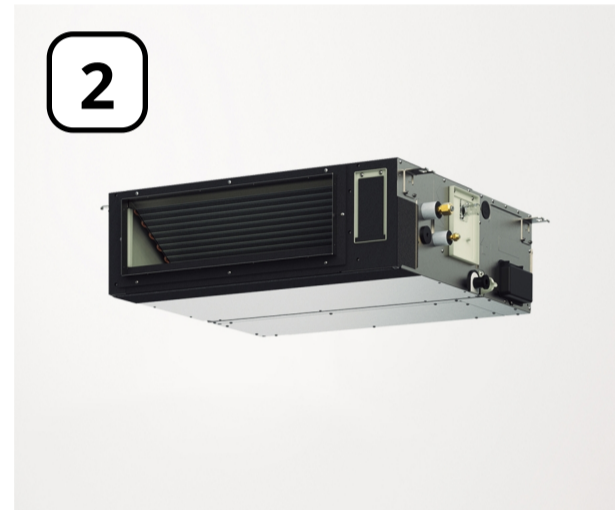

# Connectivity focused plan

Air cleaning plan details

Connectivity plan details (+)

4-way cassette

Mid Static Adaptive Ducted

Supply fan

Ventilation fan

VRF Outdoor Unit