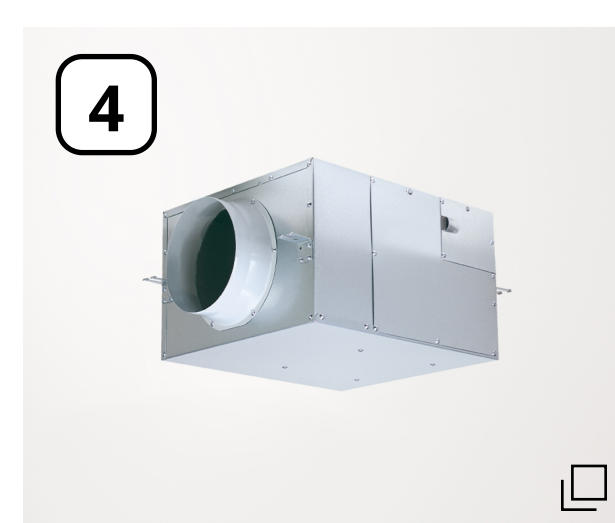

Planning the best installation for your restaurant

Air cleaning plan details (+)

Connectivity plan details (+)

4-way cassette

Wall-mounted

ERV

Cabinet fan

Ventilation fan