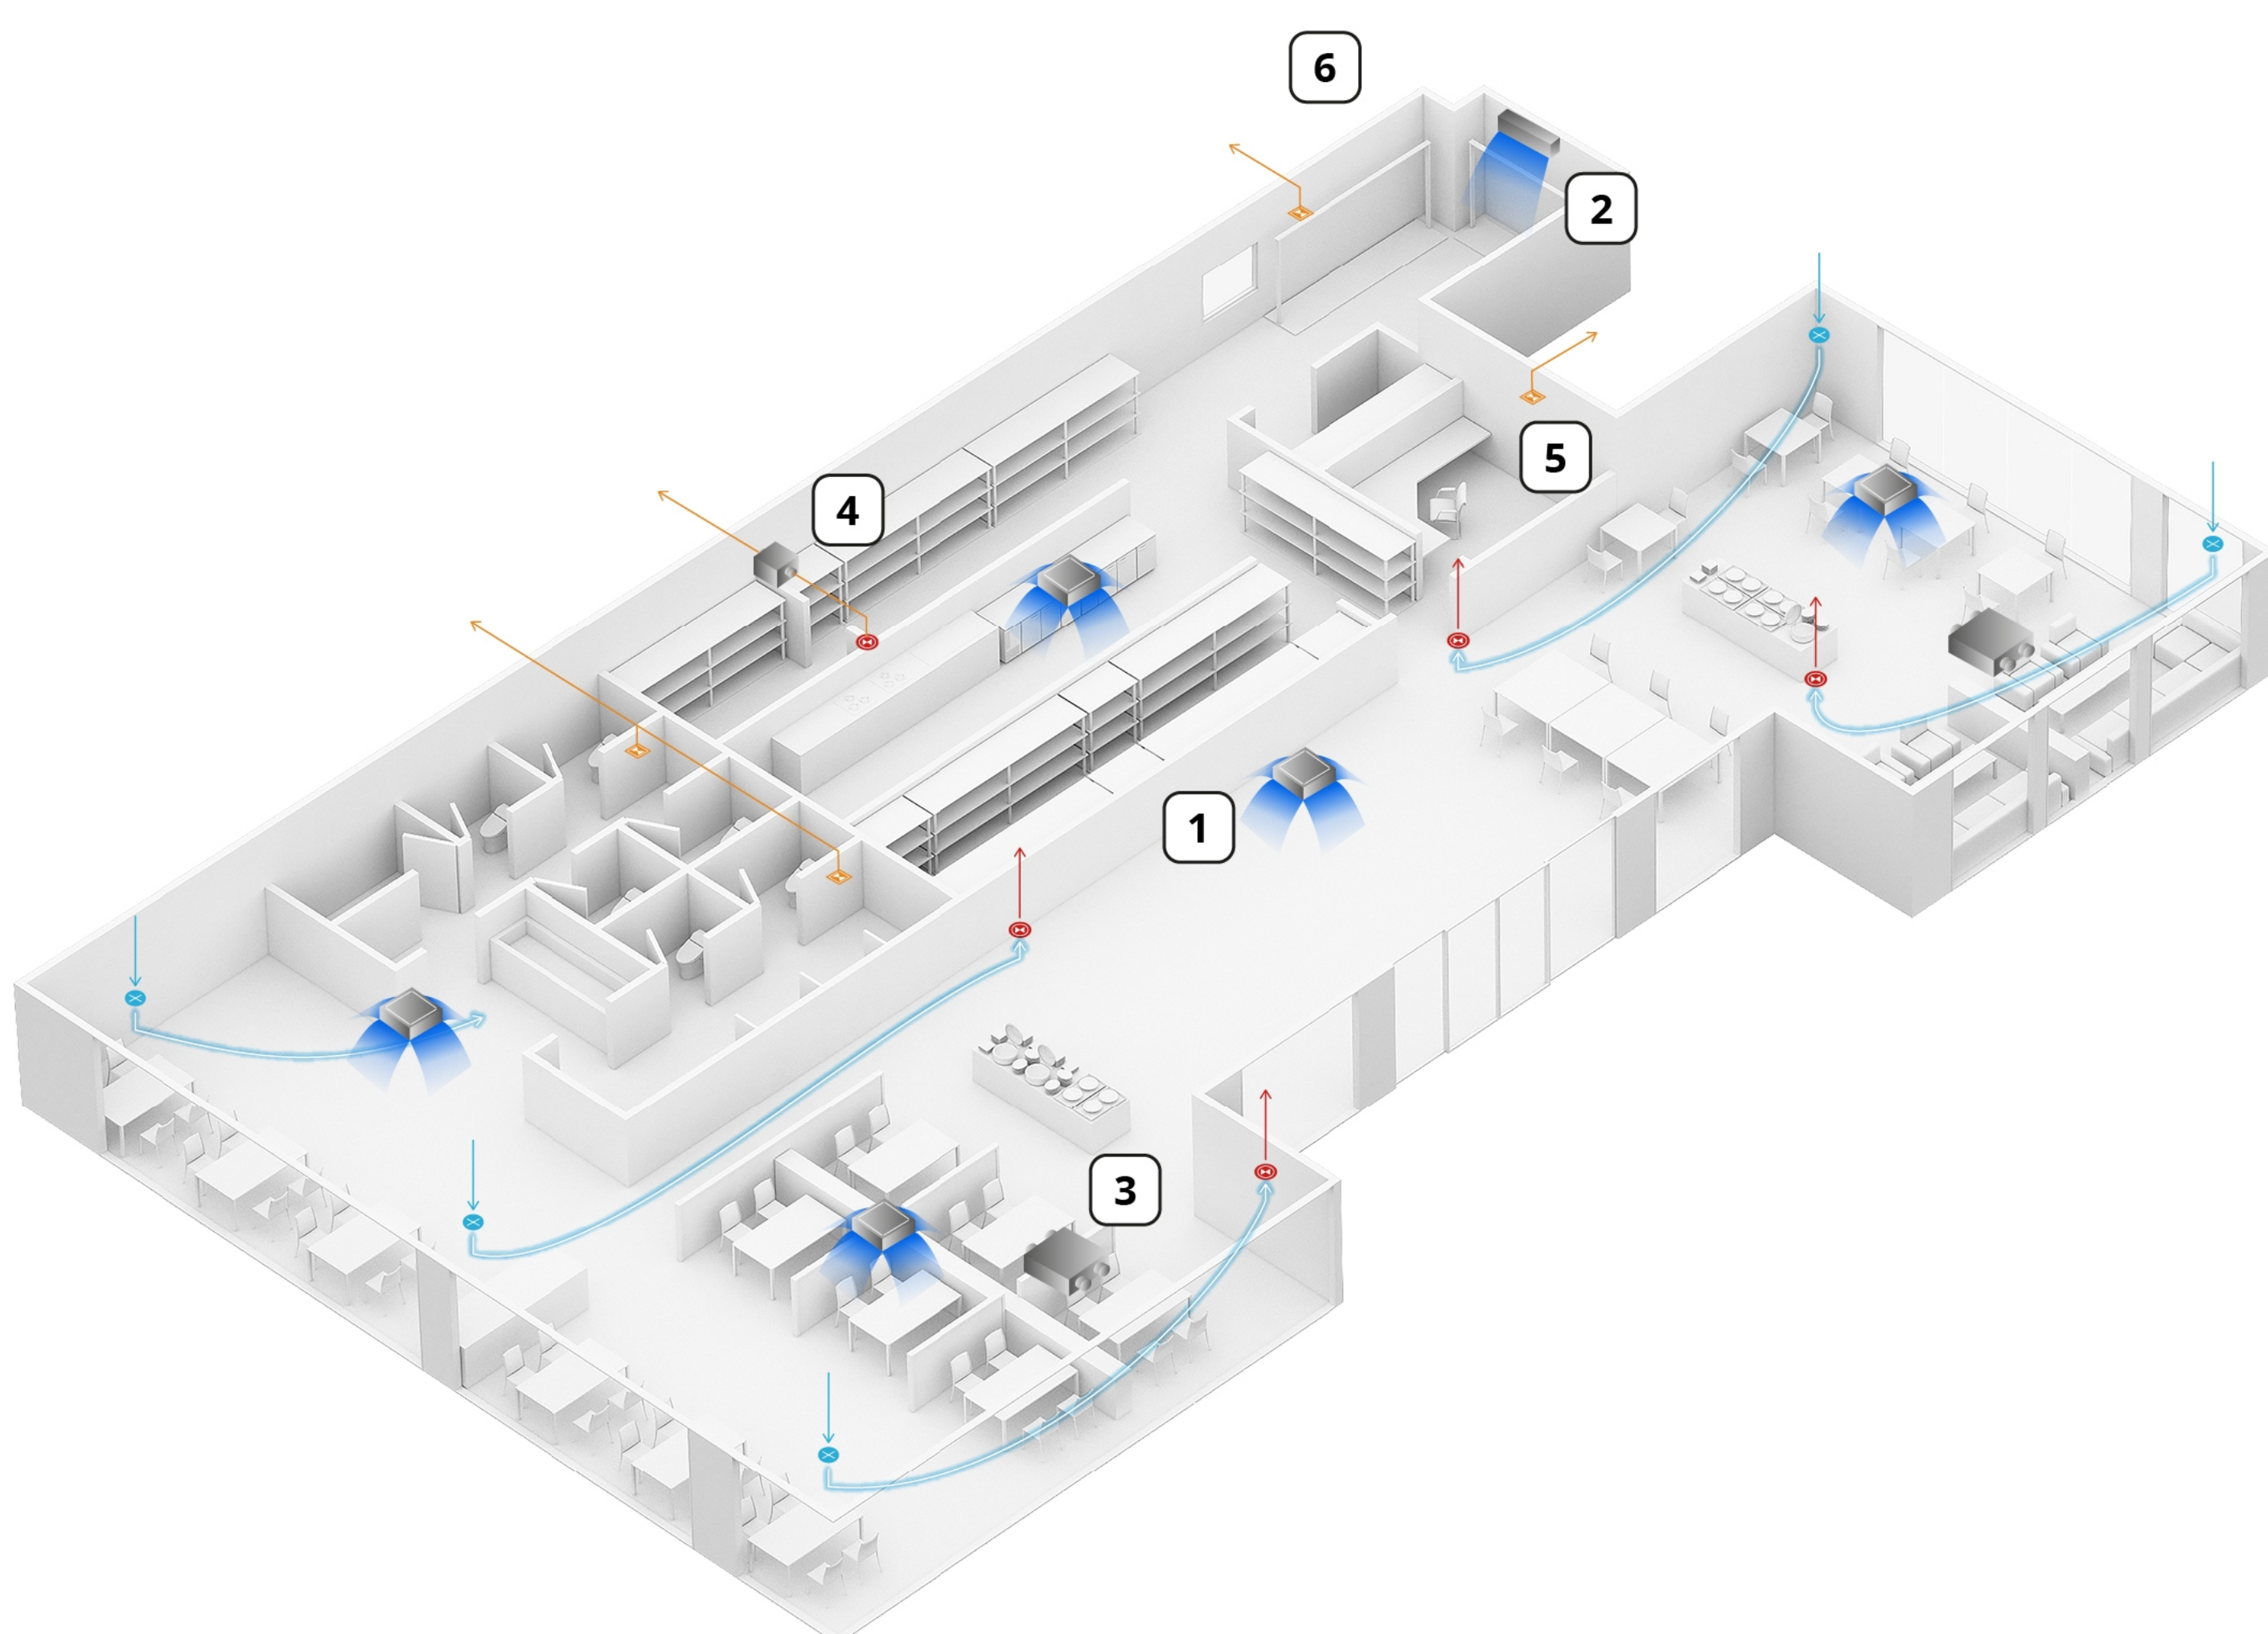

Planning the best installation for your restaurant

Air cleaning plan details (+)

Connectivity plan details (+)

4-way cassette

Wall-mounted

ERV

Cabinet fan

Ventilation fan

VRF Outdoor Unit

Focused Ventilation and air conditioning

Performance score

- Bacteria and virus inhibition: ★★★★★
- Connectivity: ★★★★★☆
- Ease of installation: ★★★★★
- CO₂ concentration: ★★★★★★
- Deodorisation: ★★★★★★