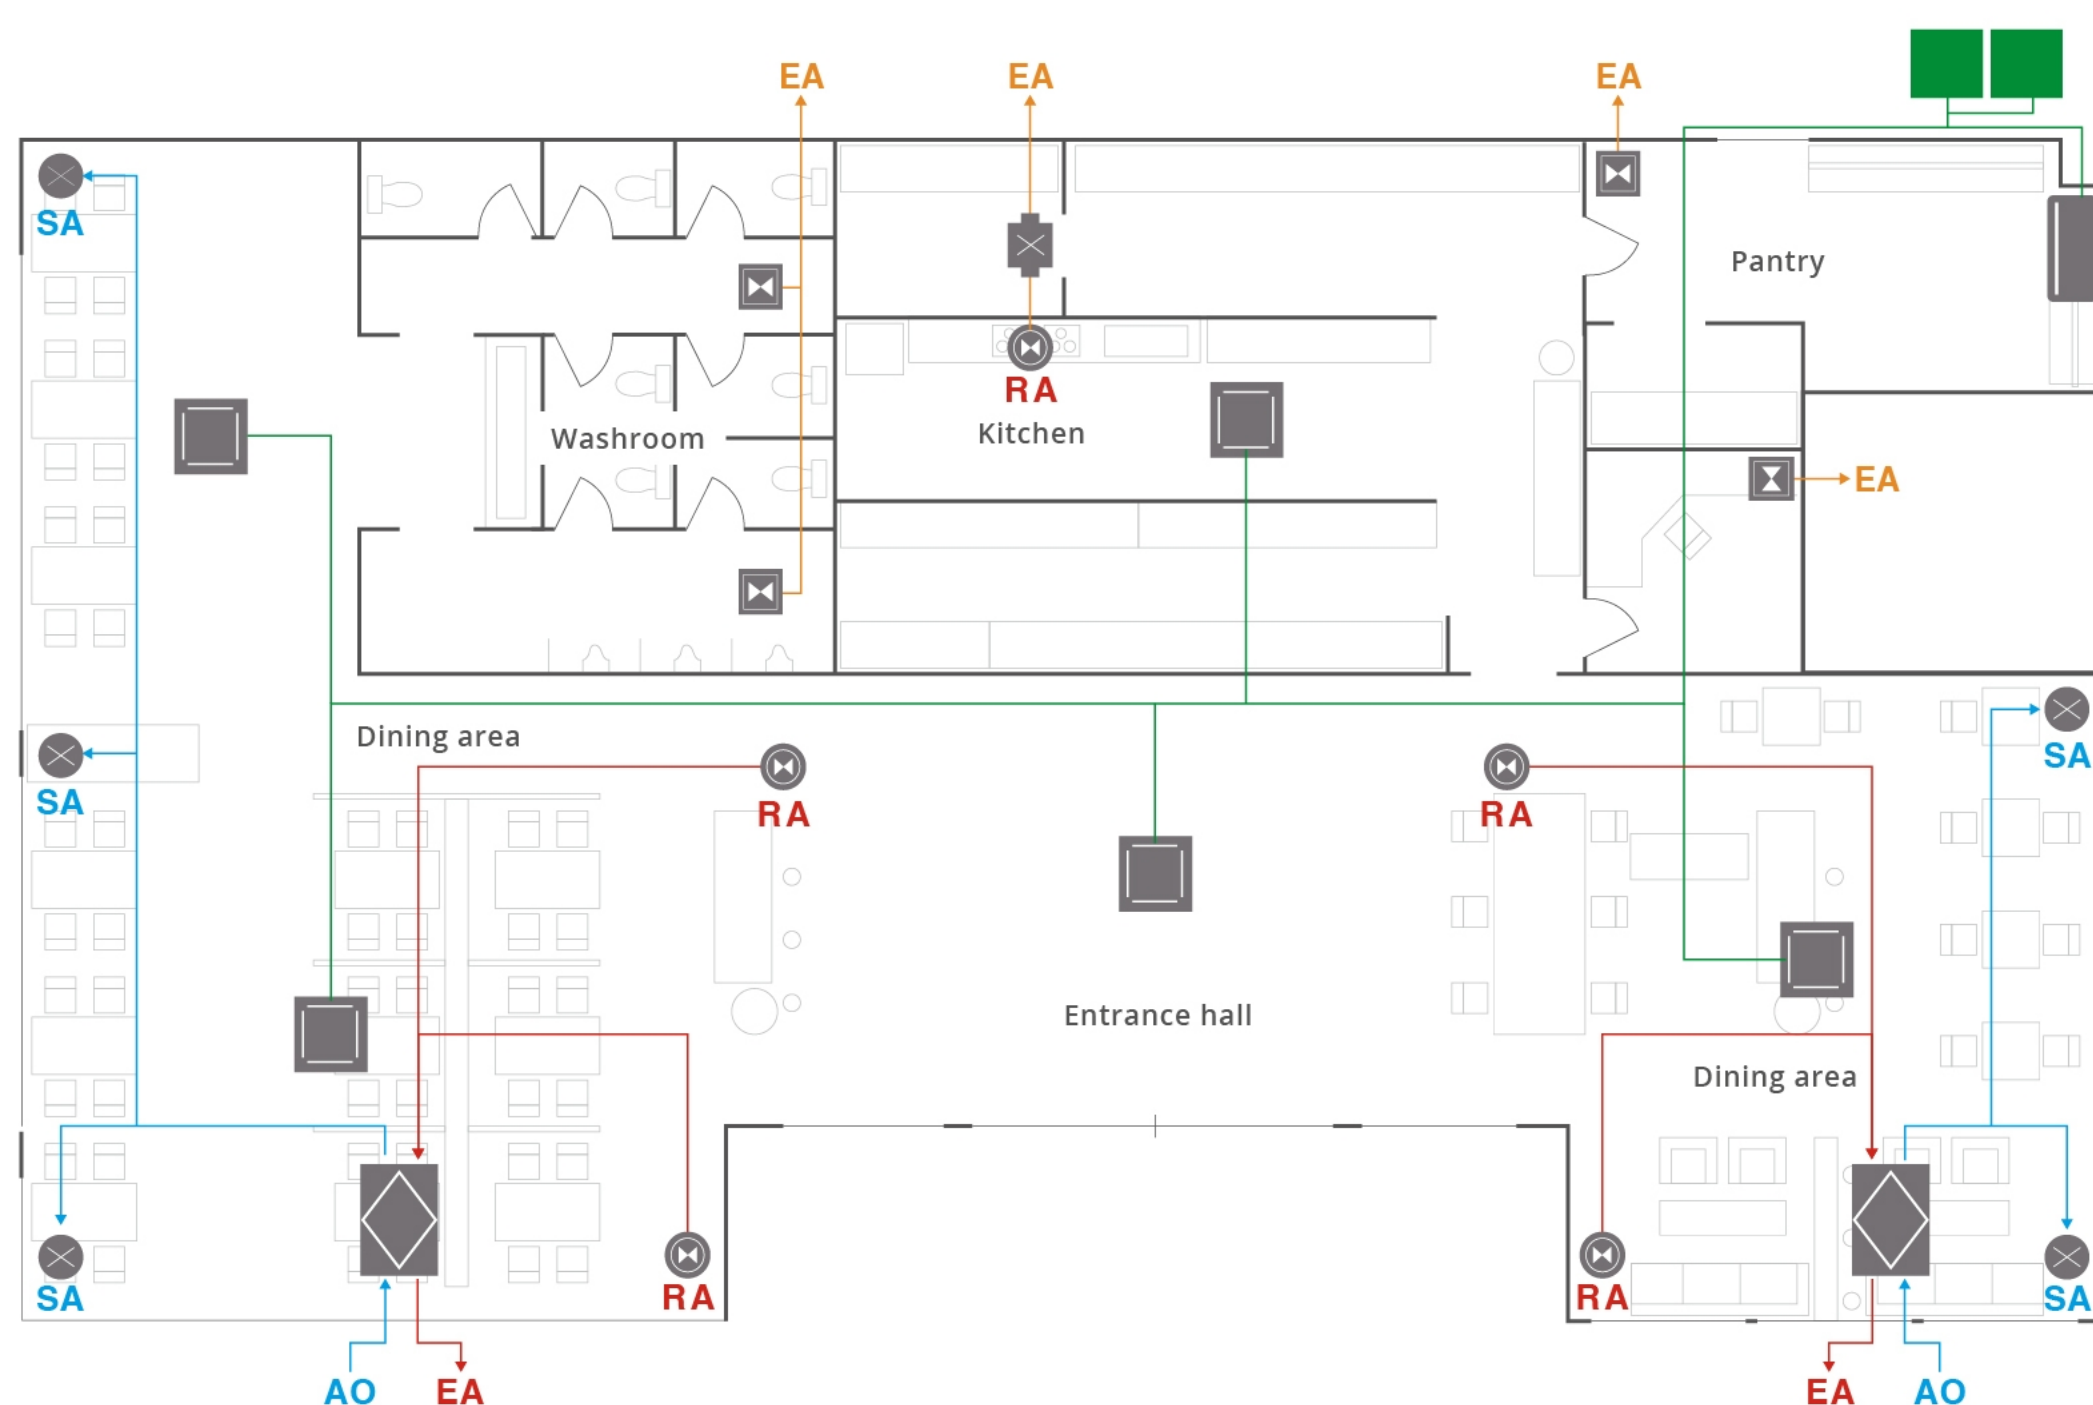

Focused Ventilation and air conditioning

Performance score

- Bacteria and virus inhibition: ★★★★★
- Connectivity: ★★★★★☆
- Ease of installation: ★★★★★
- CO₂ concentration: ★★★★★★
- Deodorisation: ★★★★★★

[Find out how we score the performance of our systems](#)