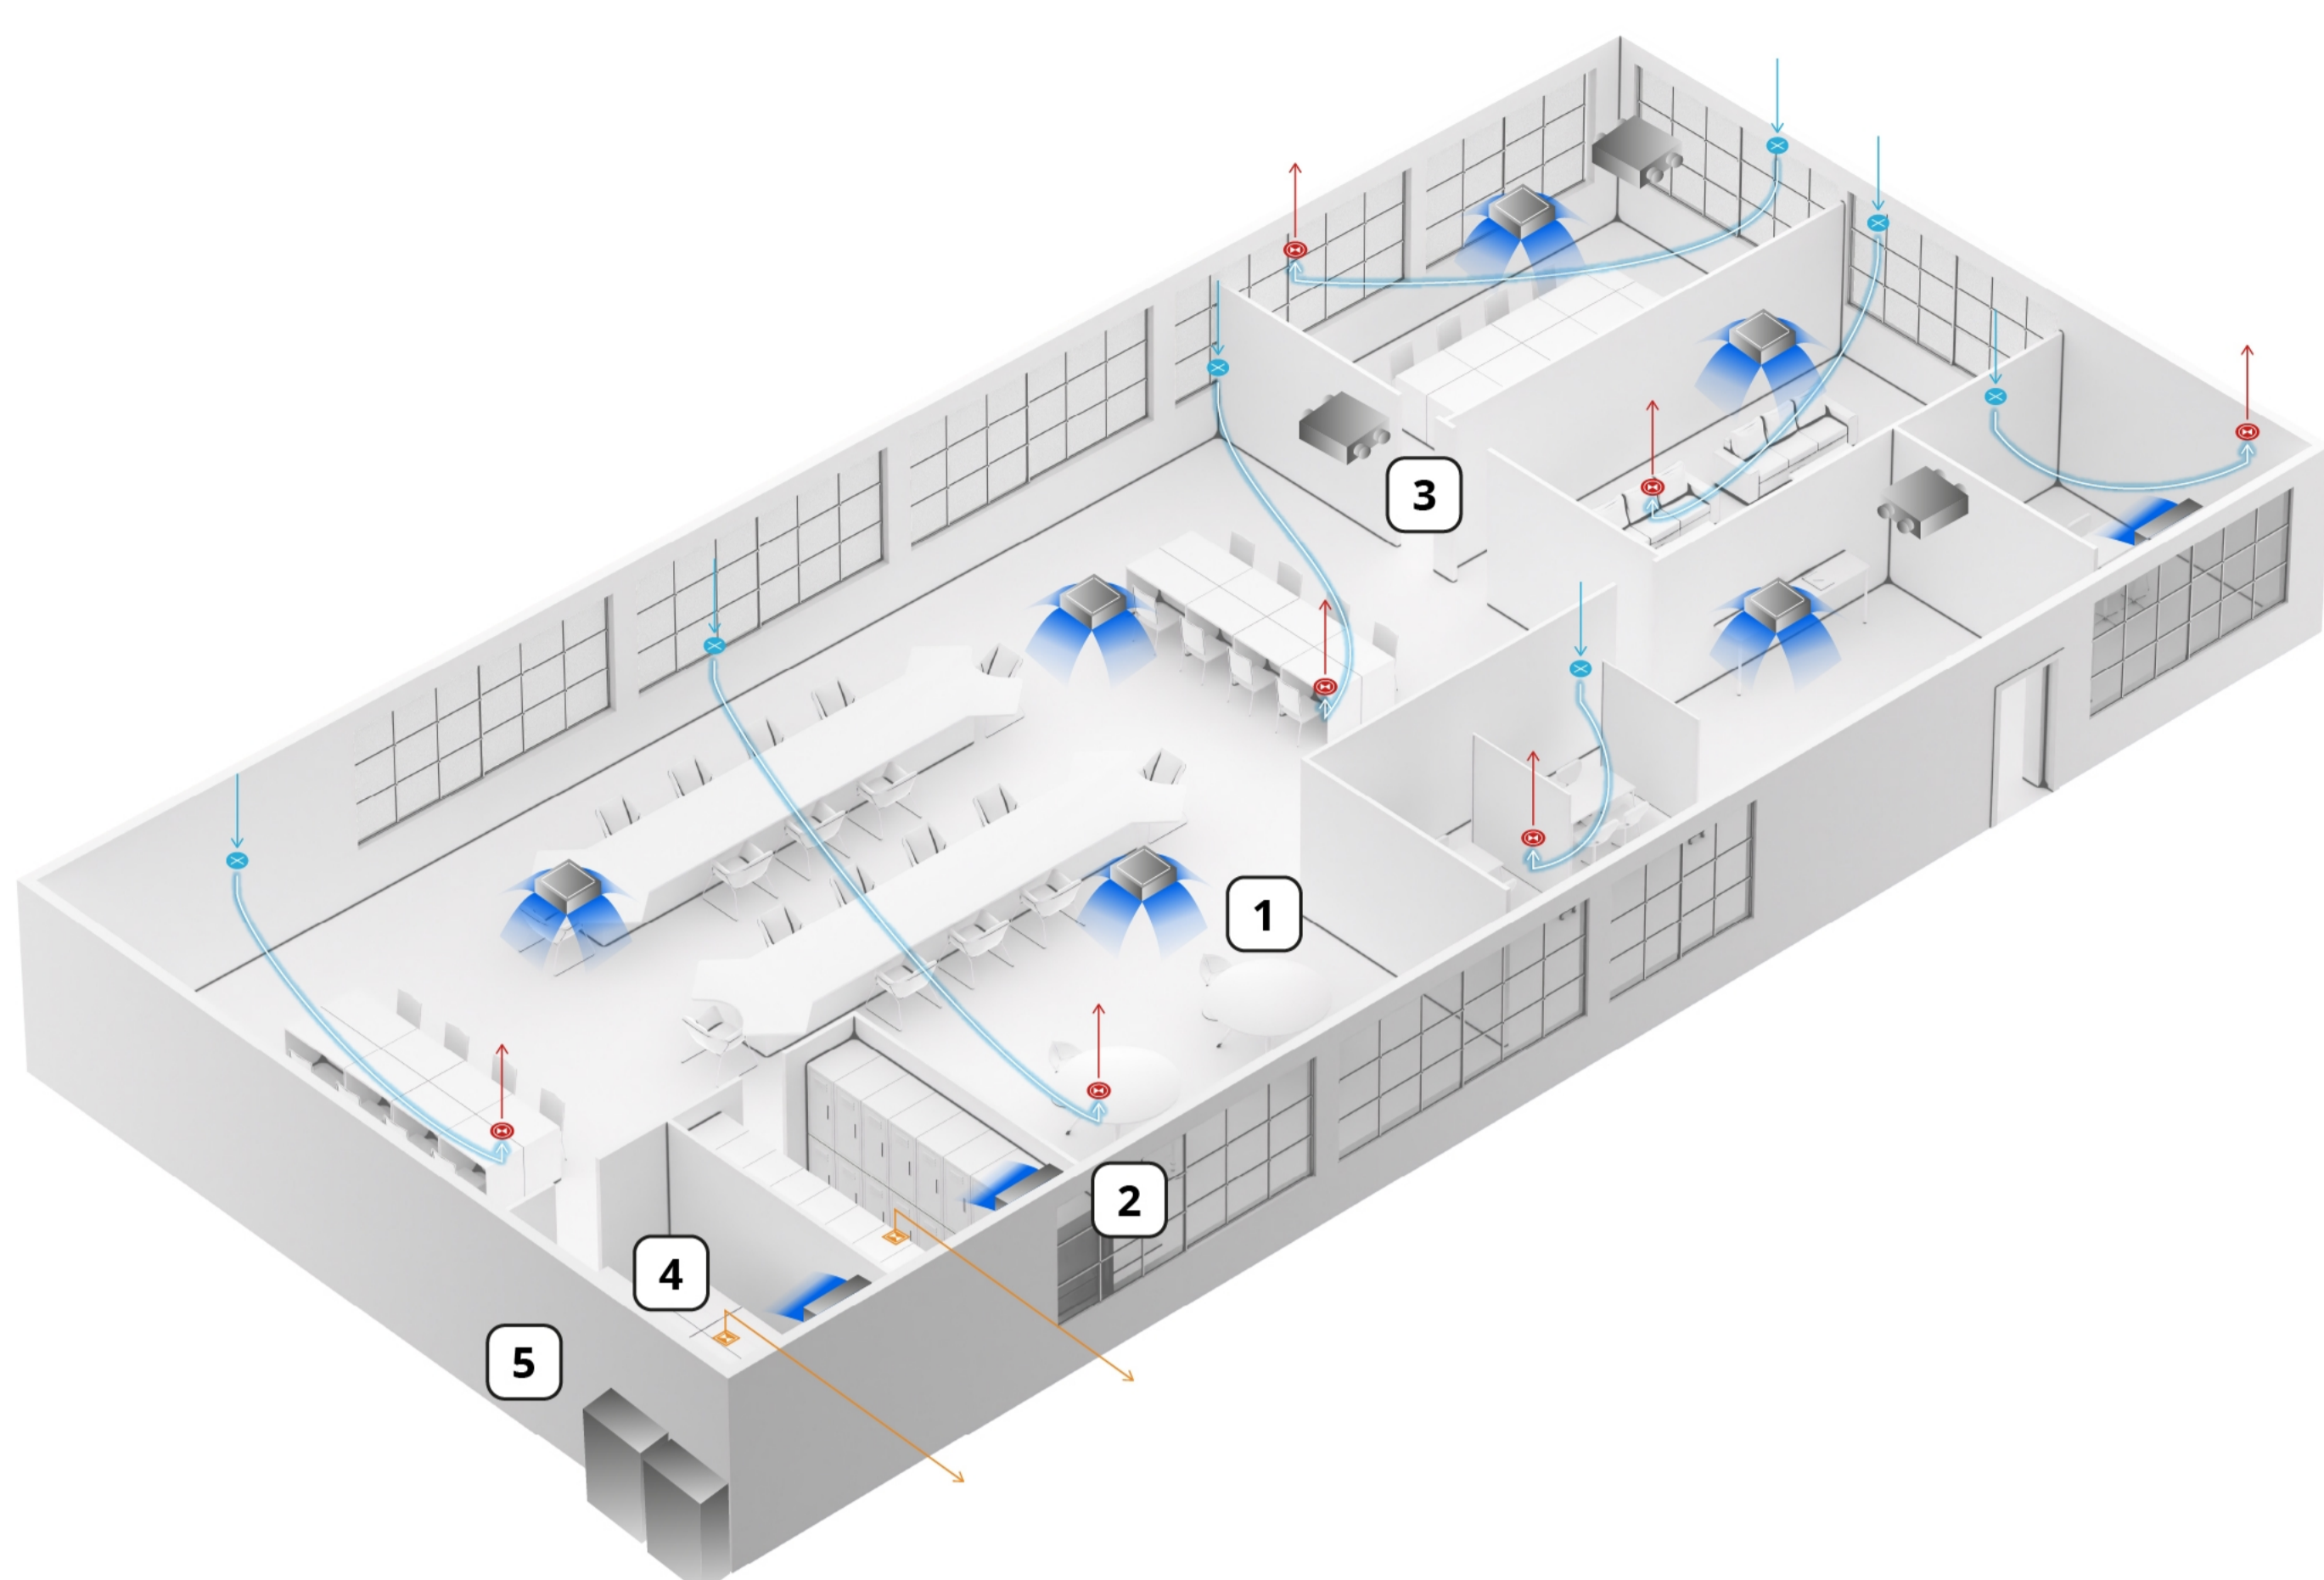

Planning the best installation for your office

Air cleaning plan details (+)

Connectivity plan details (+)

4-way cassette

Wall-mounted

ERV

Ventilation Fan

VRF Outdoor Unit

Focused Ventilation and air conditioning

Performance score

- Bacteria and virus inhibition: ★★★★★★
- Connectivity: ★★★★★☆
- Ease of installation: ★★★★★★
- CO₂ concentration: ★★★★★★
- Deodorisation: ★★★★★★