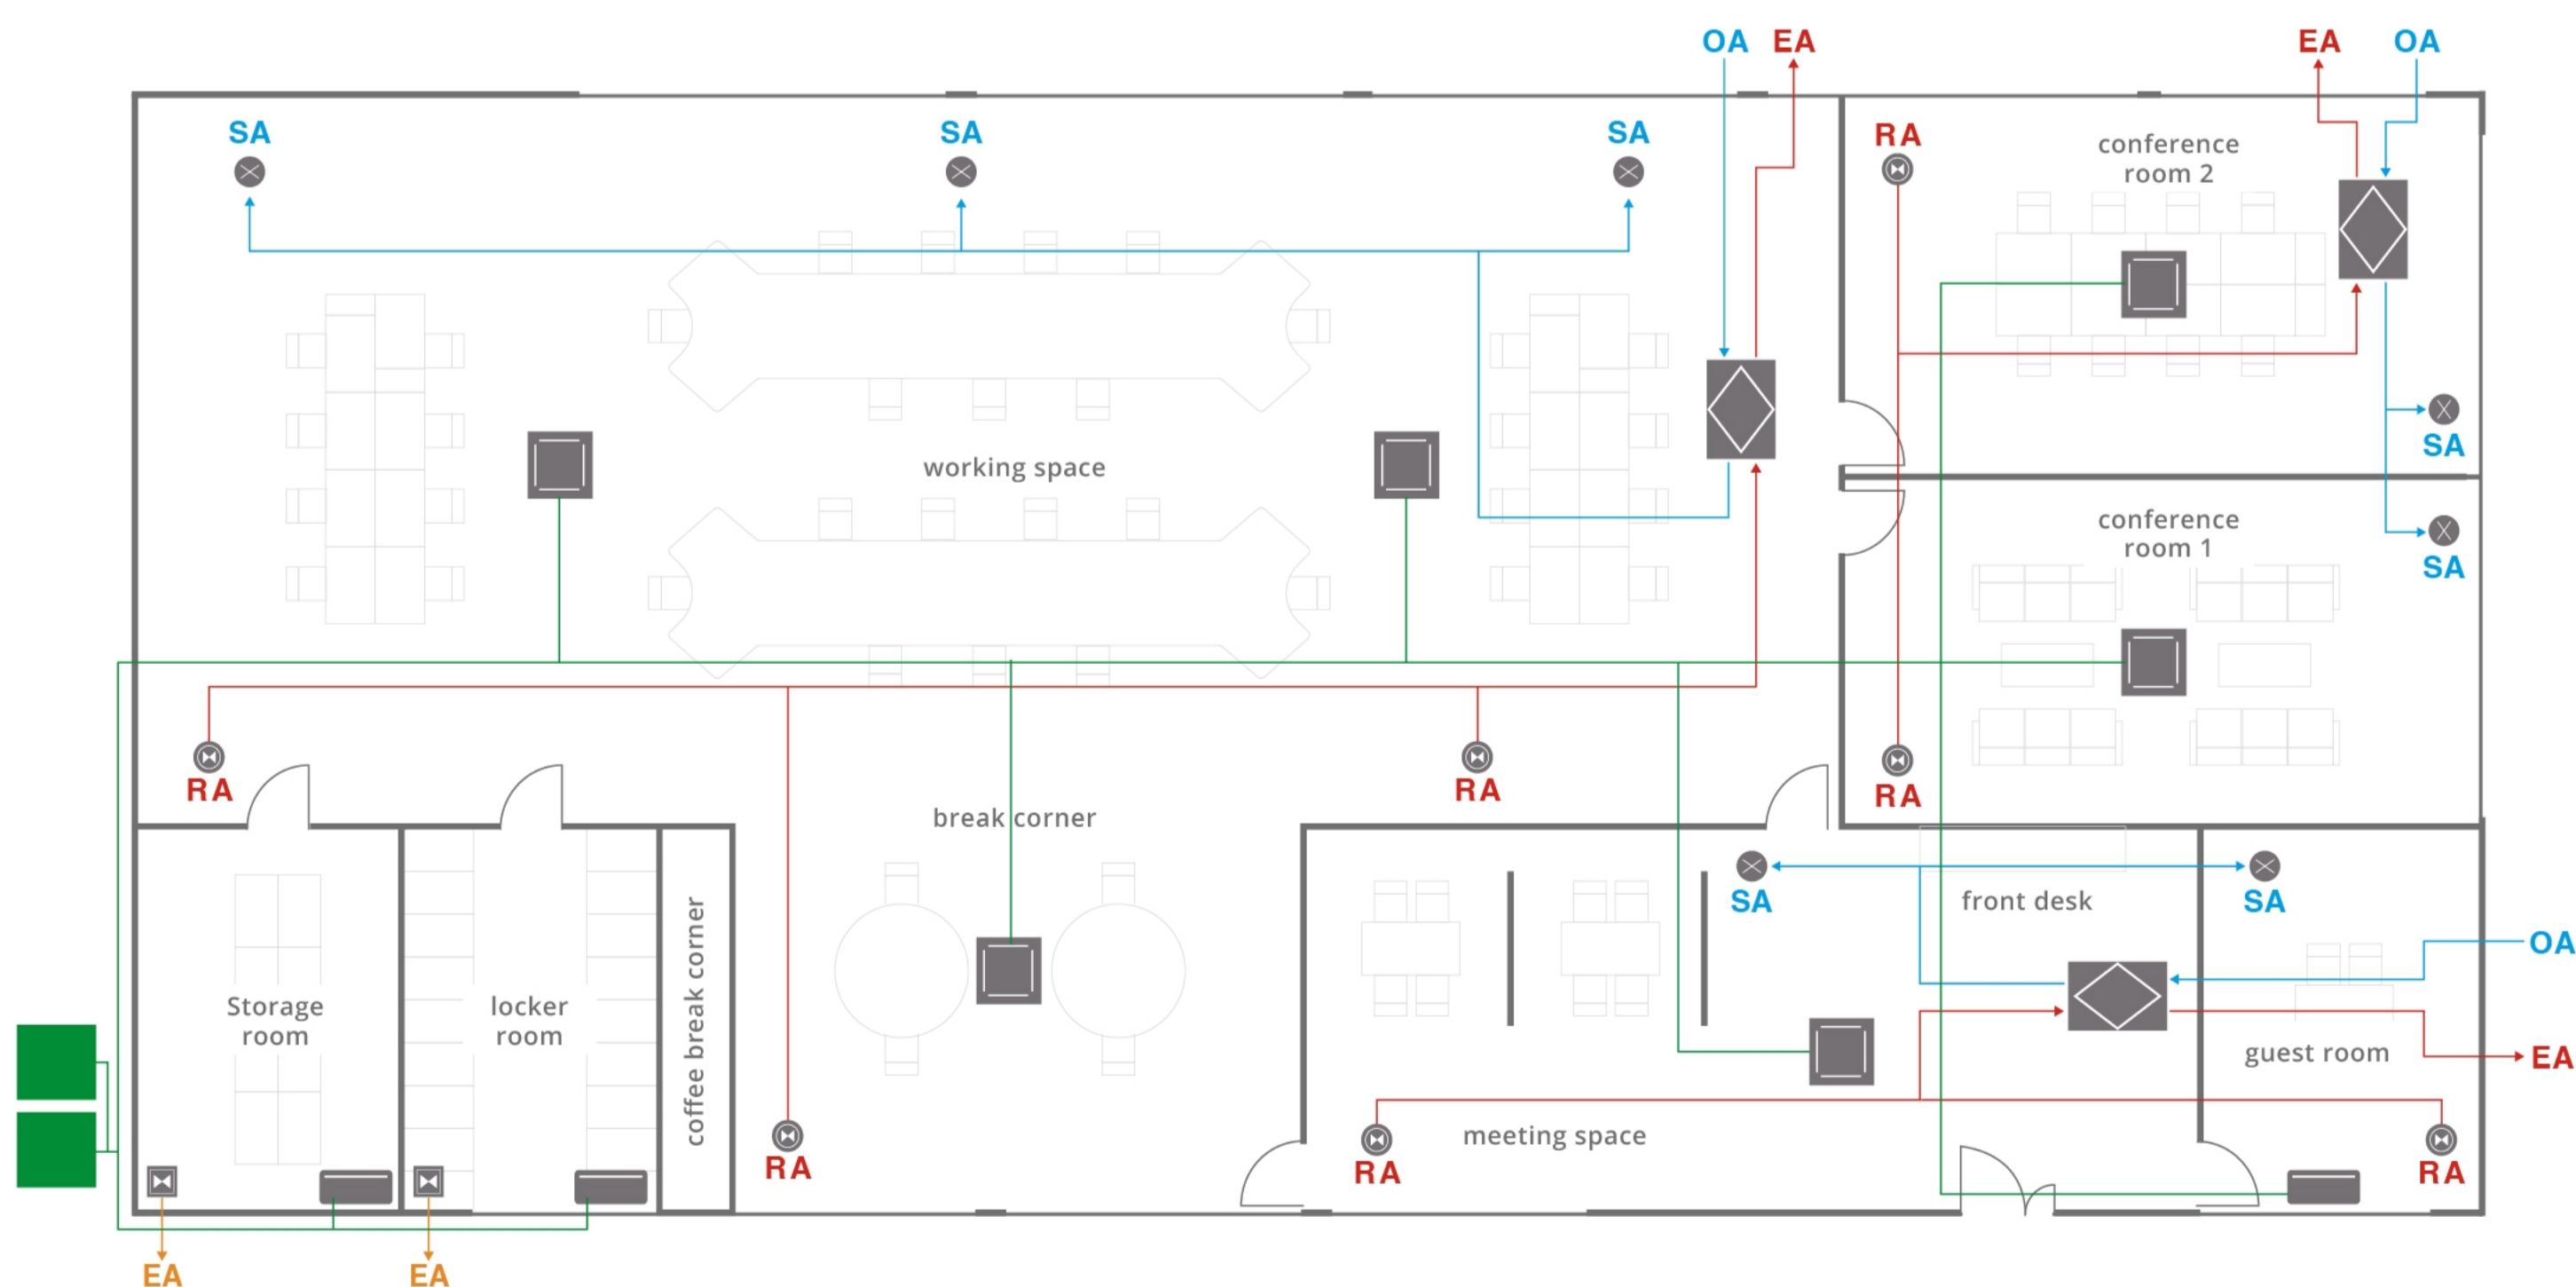

Focused Ventilation and air conditioning

Performance score

- Bacteria and virus inhibition: ★★★★★★
- Connectivity: ★★★★★☆
- Ease of installation: ★★★★★★
- CO₂ concentration: ★★★★★★
- Deodorisation: ★★★★★★

[Find out how we score the performance of our systems](#)