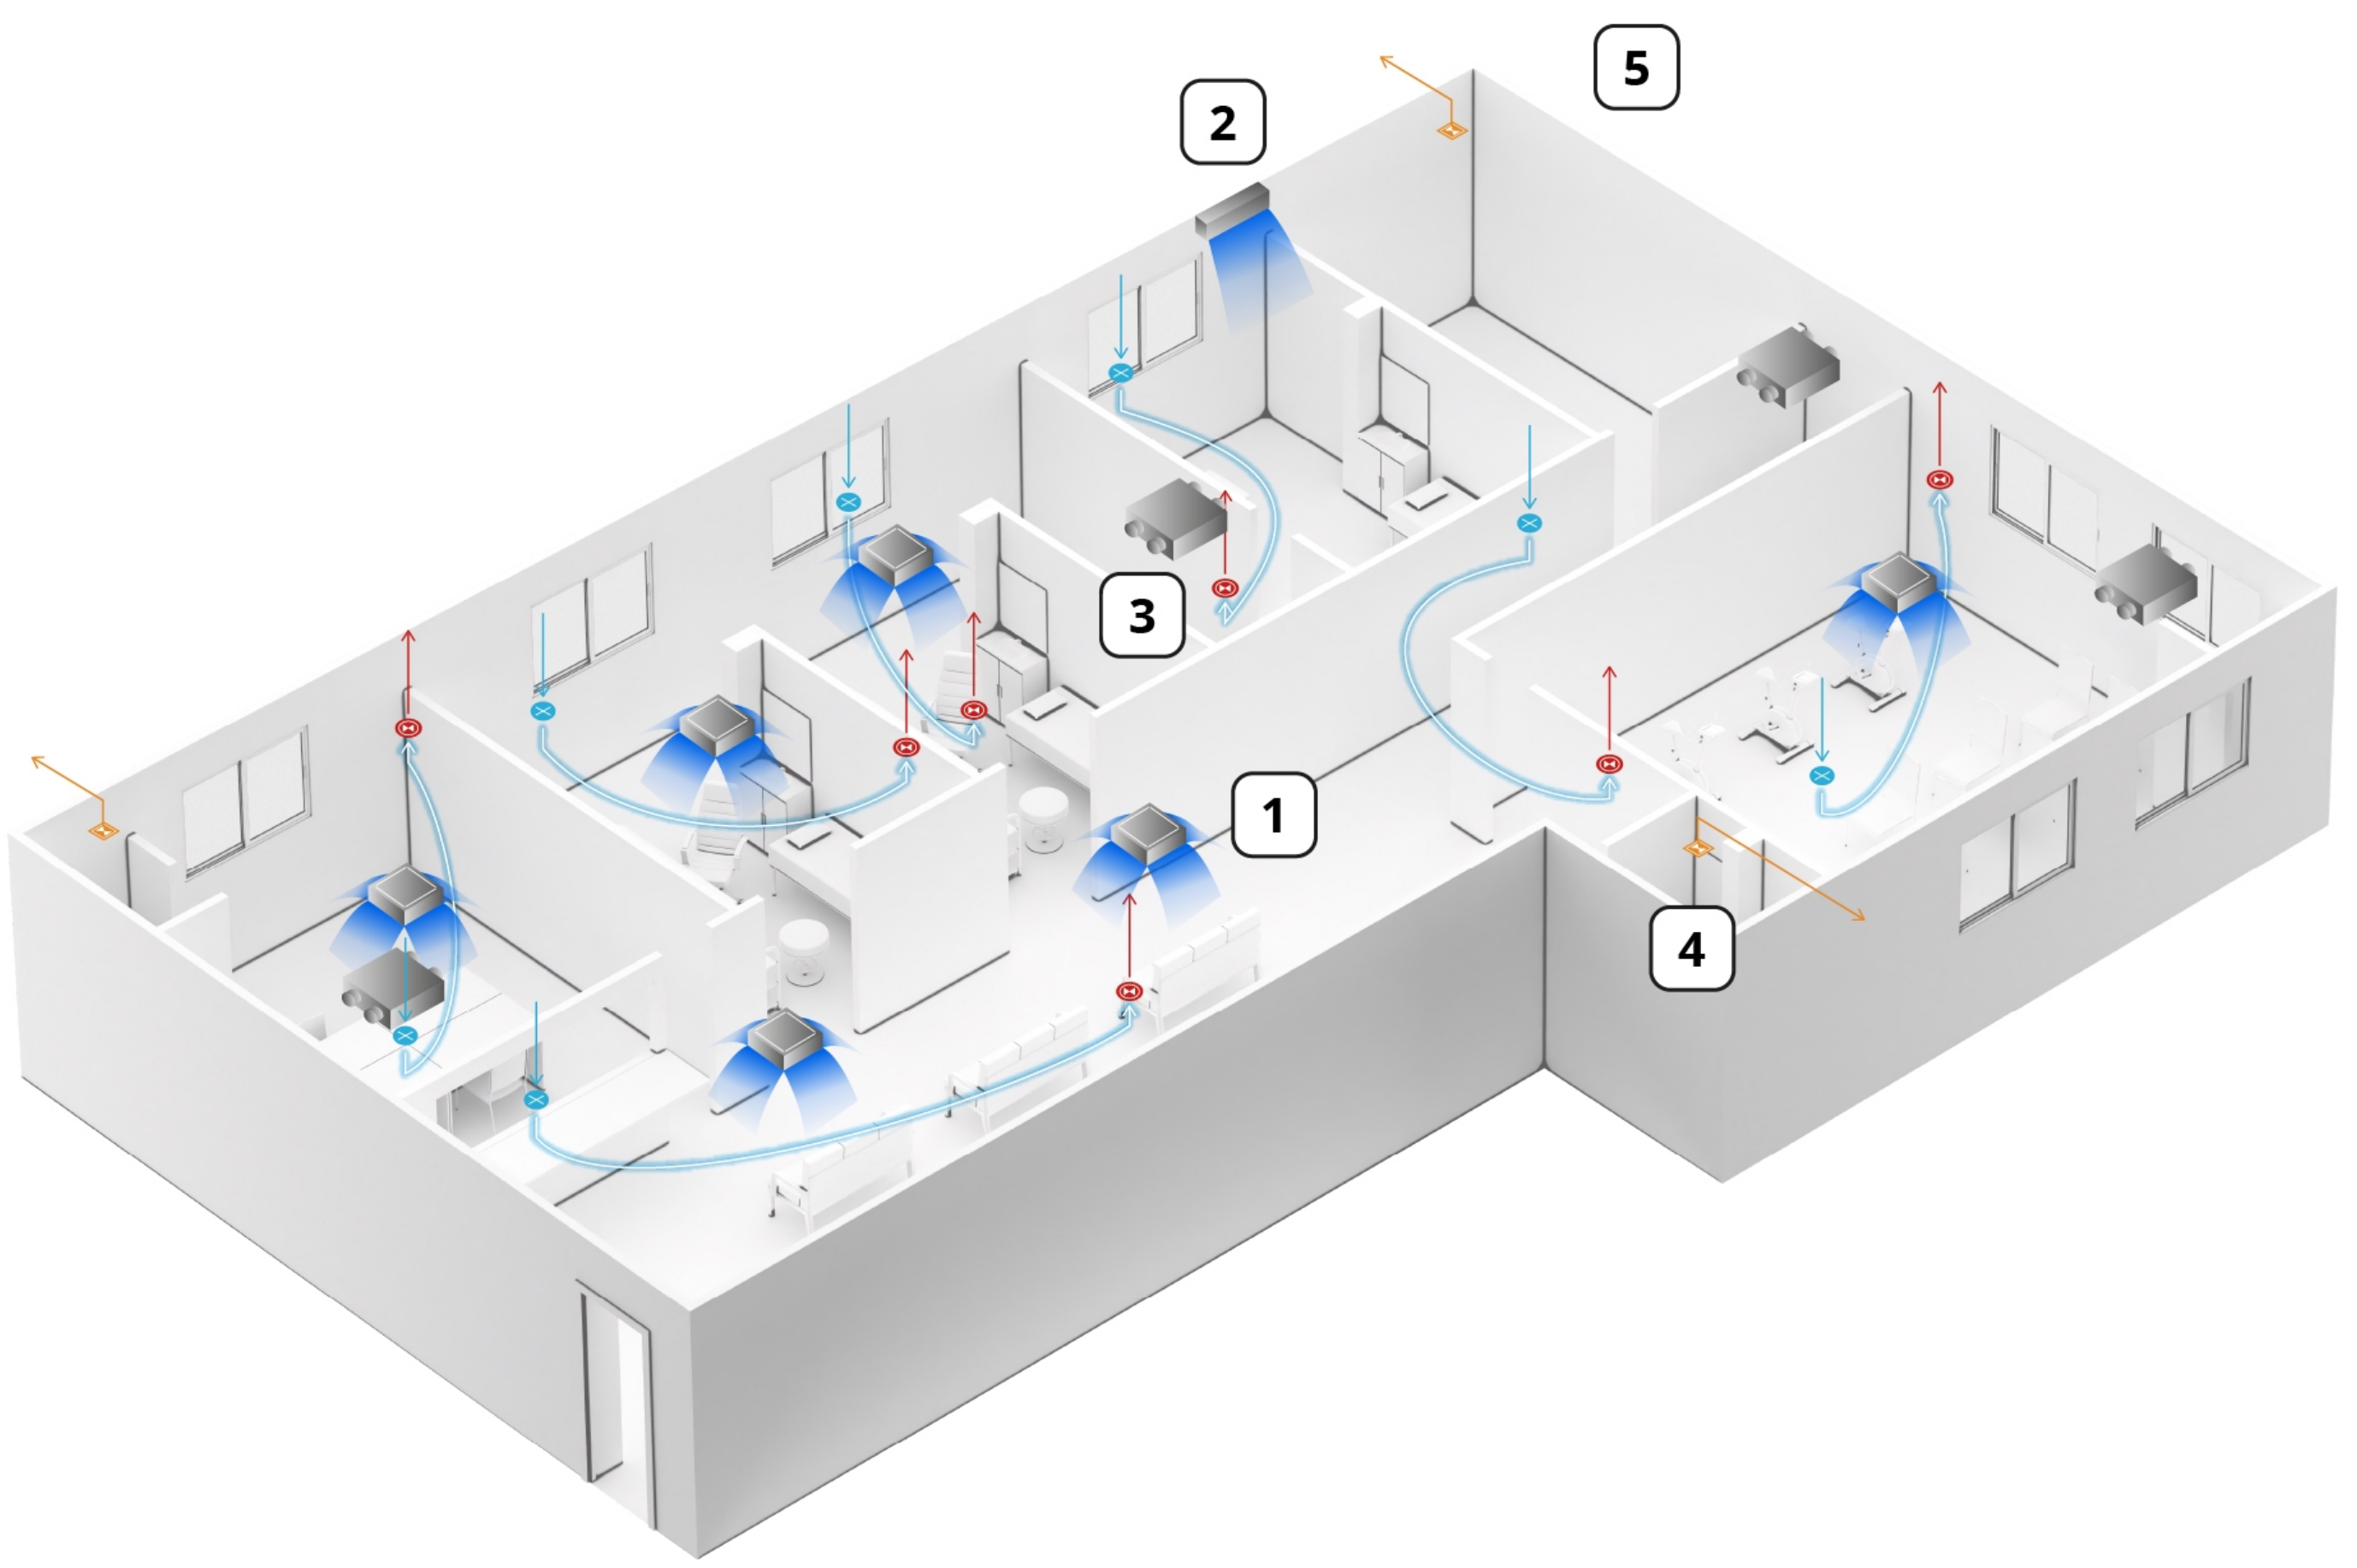

Planning the best installation for your Clinic

Air cleaning plan details (+)

Connectivity plan details (+)

4-way cassette

Wall-mounted

ERV

Ventilation Fan

VRF Outdoor Unit

Focused Ventilation and air conditioning

Performance score

- 🦠 Bacteria and virus inhibition: ★★★★★★

🌫️ CO₂ concentration: ★★★★★★
- 🔗 Connectivity: ★★★★★☆

👃 Deodorisation: ★★★★★★
- 🔧 Ease of installation: ★★★★★★