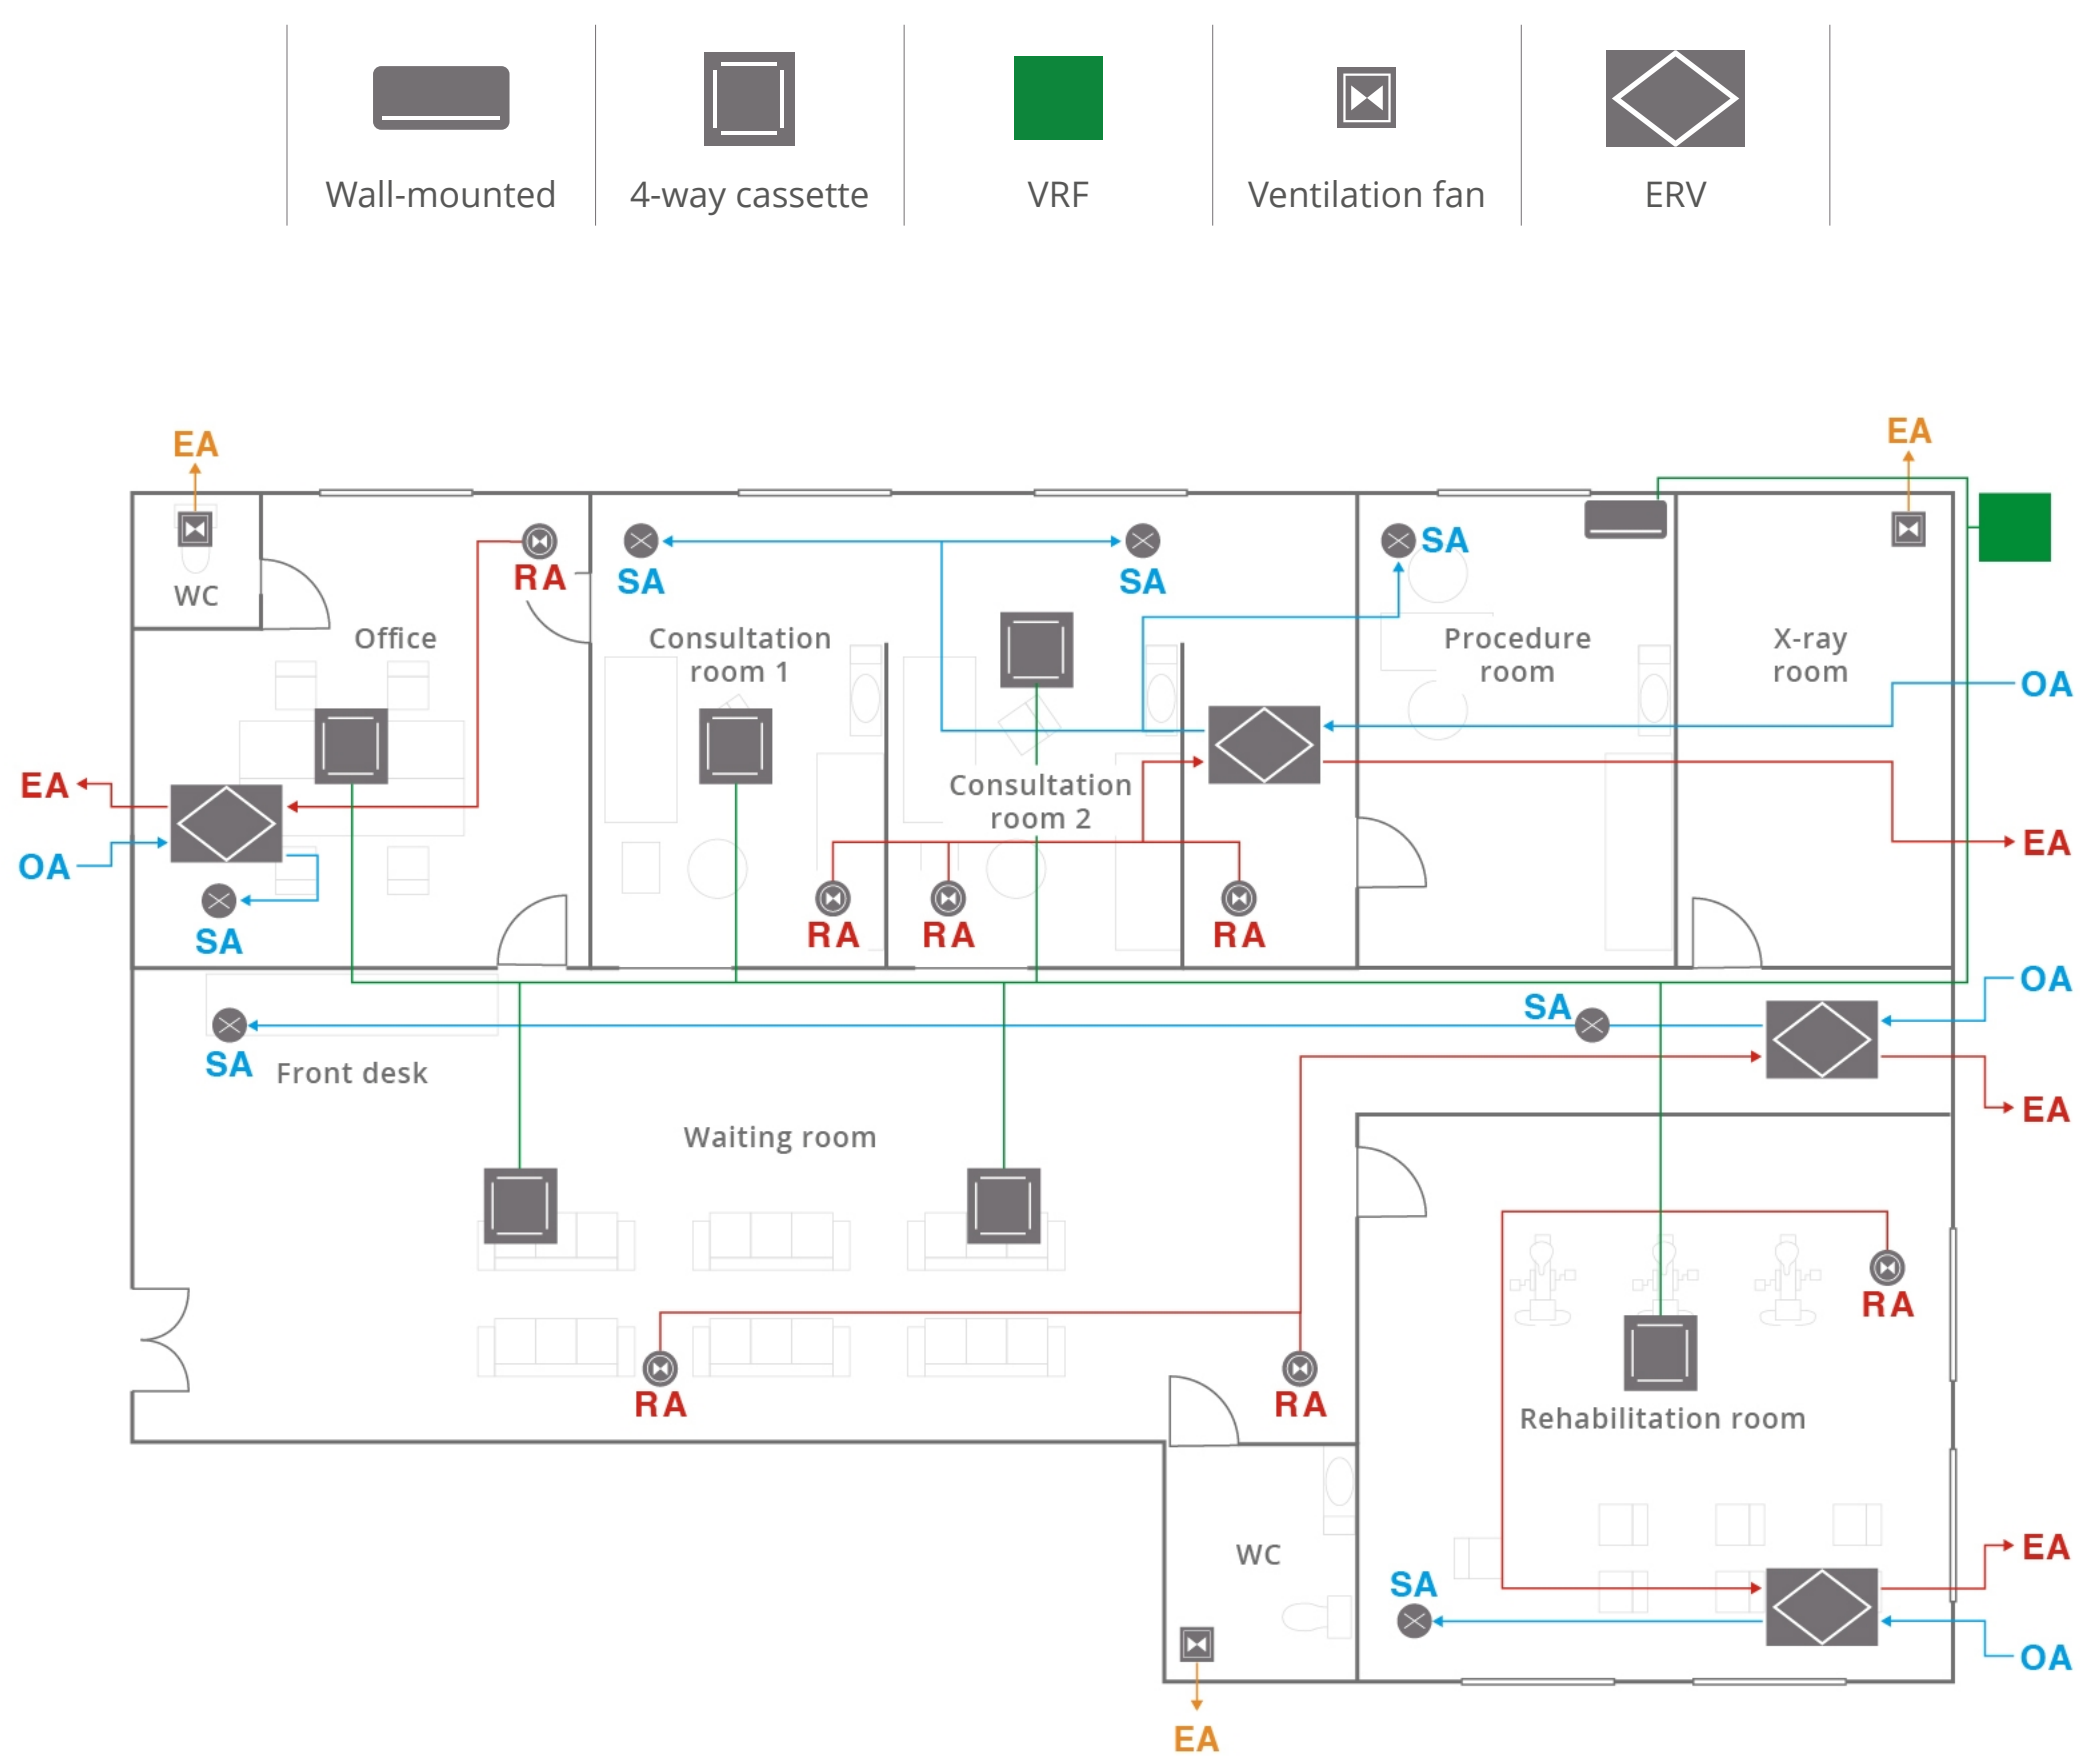

Planning the best installation for your Clinic

Air cleaning plan details (+)

Connectivity plan details (+)

4-way cassette

Wall-mounted

ERV

Ventilation Fan

VRF Outdoor Unit

Focused Ventilation and air conditioning

Performance score

- 🦠 Bacteria and virus inhibition: ★★★★★★

🌫️ CO₂ concentration: ★★★★★★
- 🔗 Connectivity: ★★★★★☆

👃 Deodorisation: ★★★★★★
- 🔧 Ease of installation: ★★★★★★