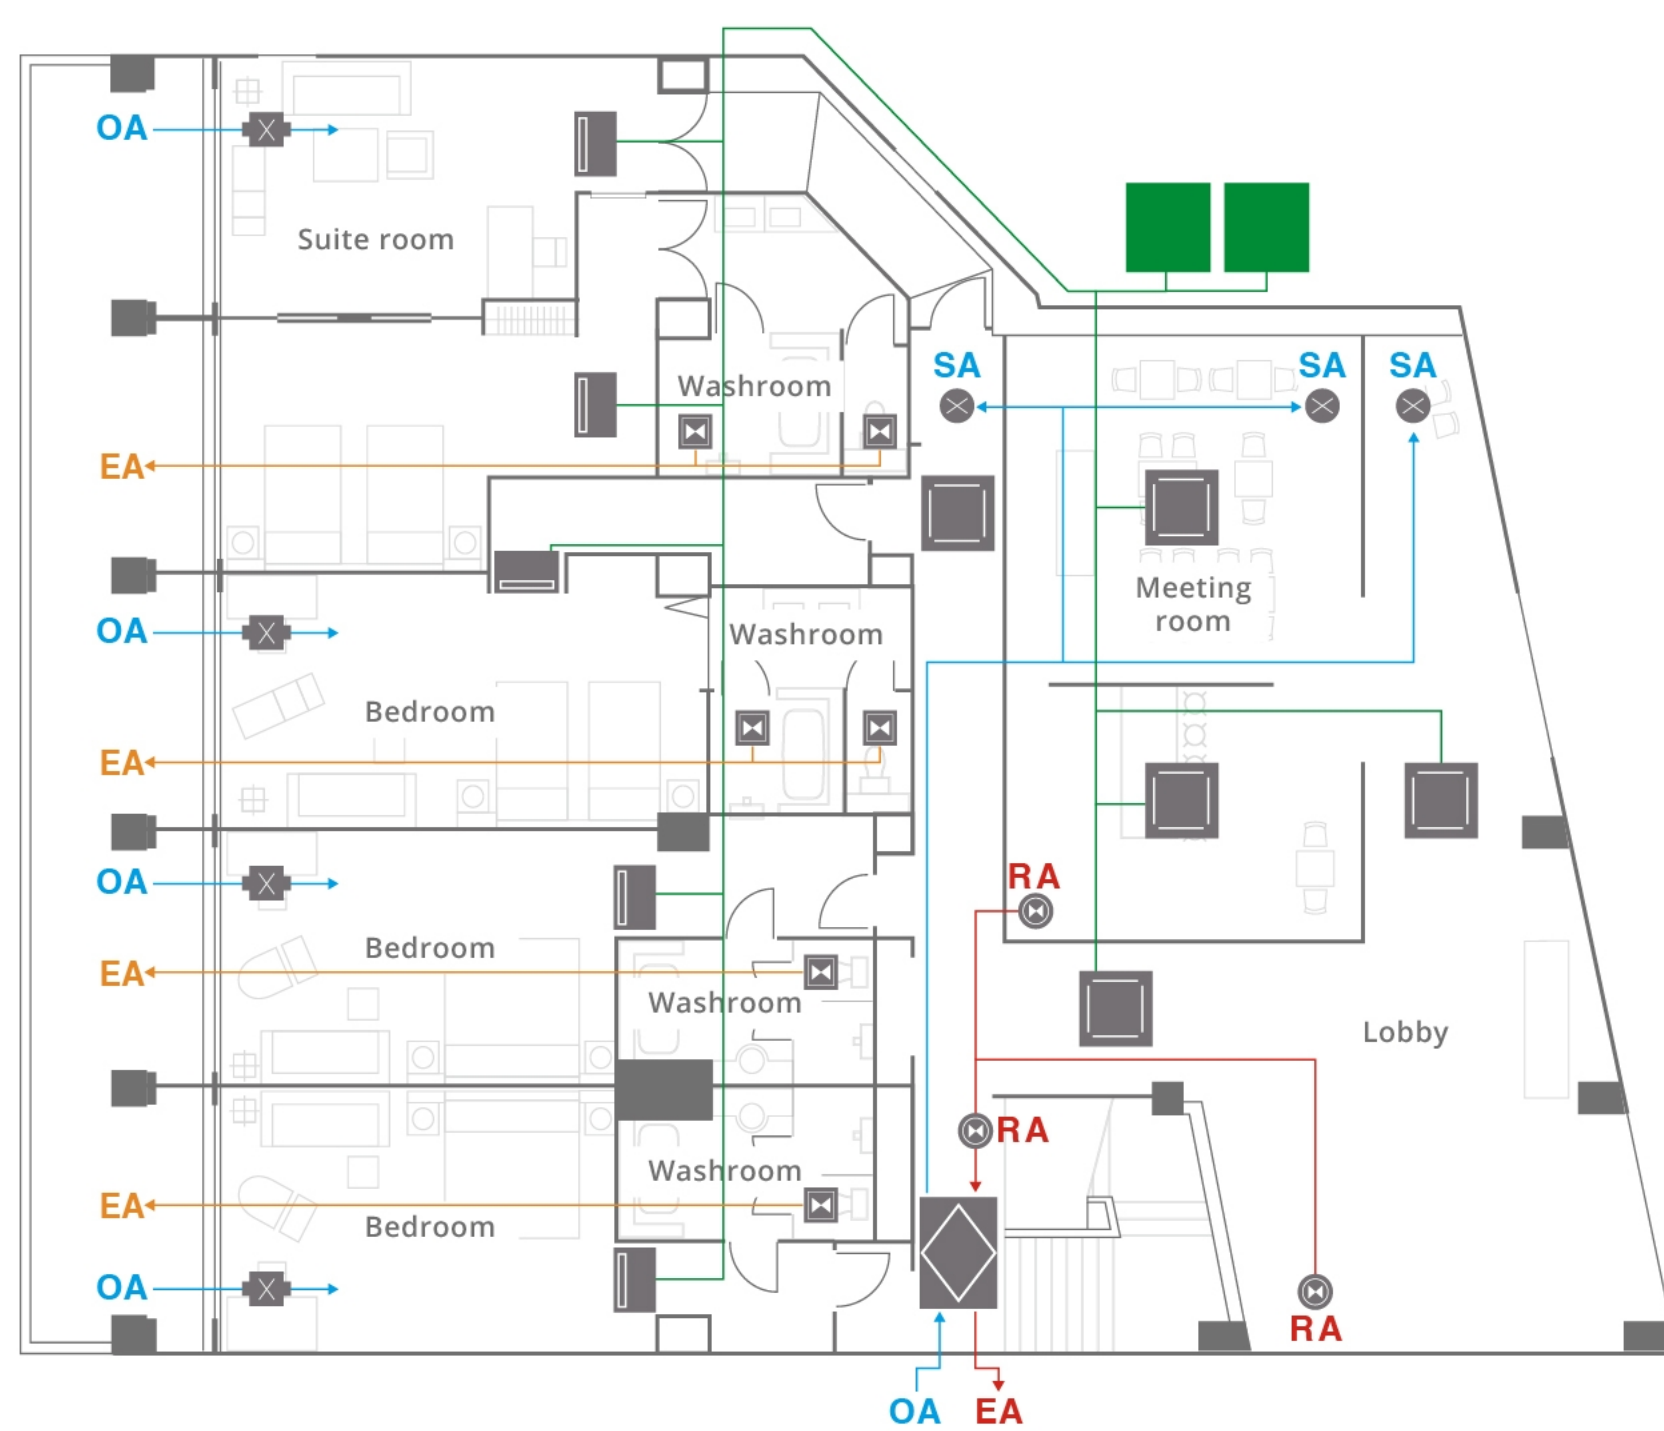

Focused Ventilation and air conditioning