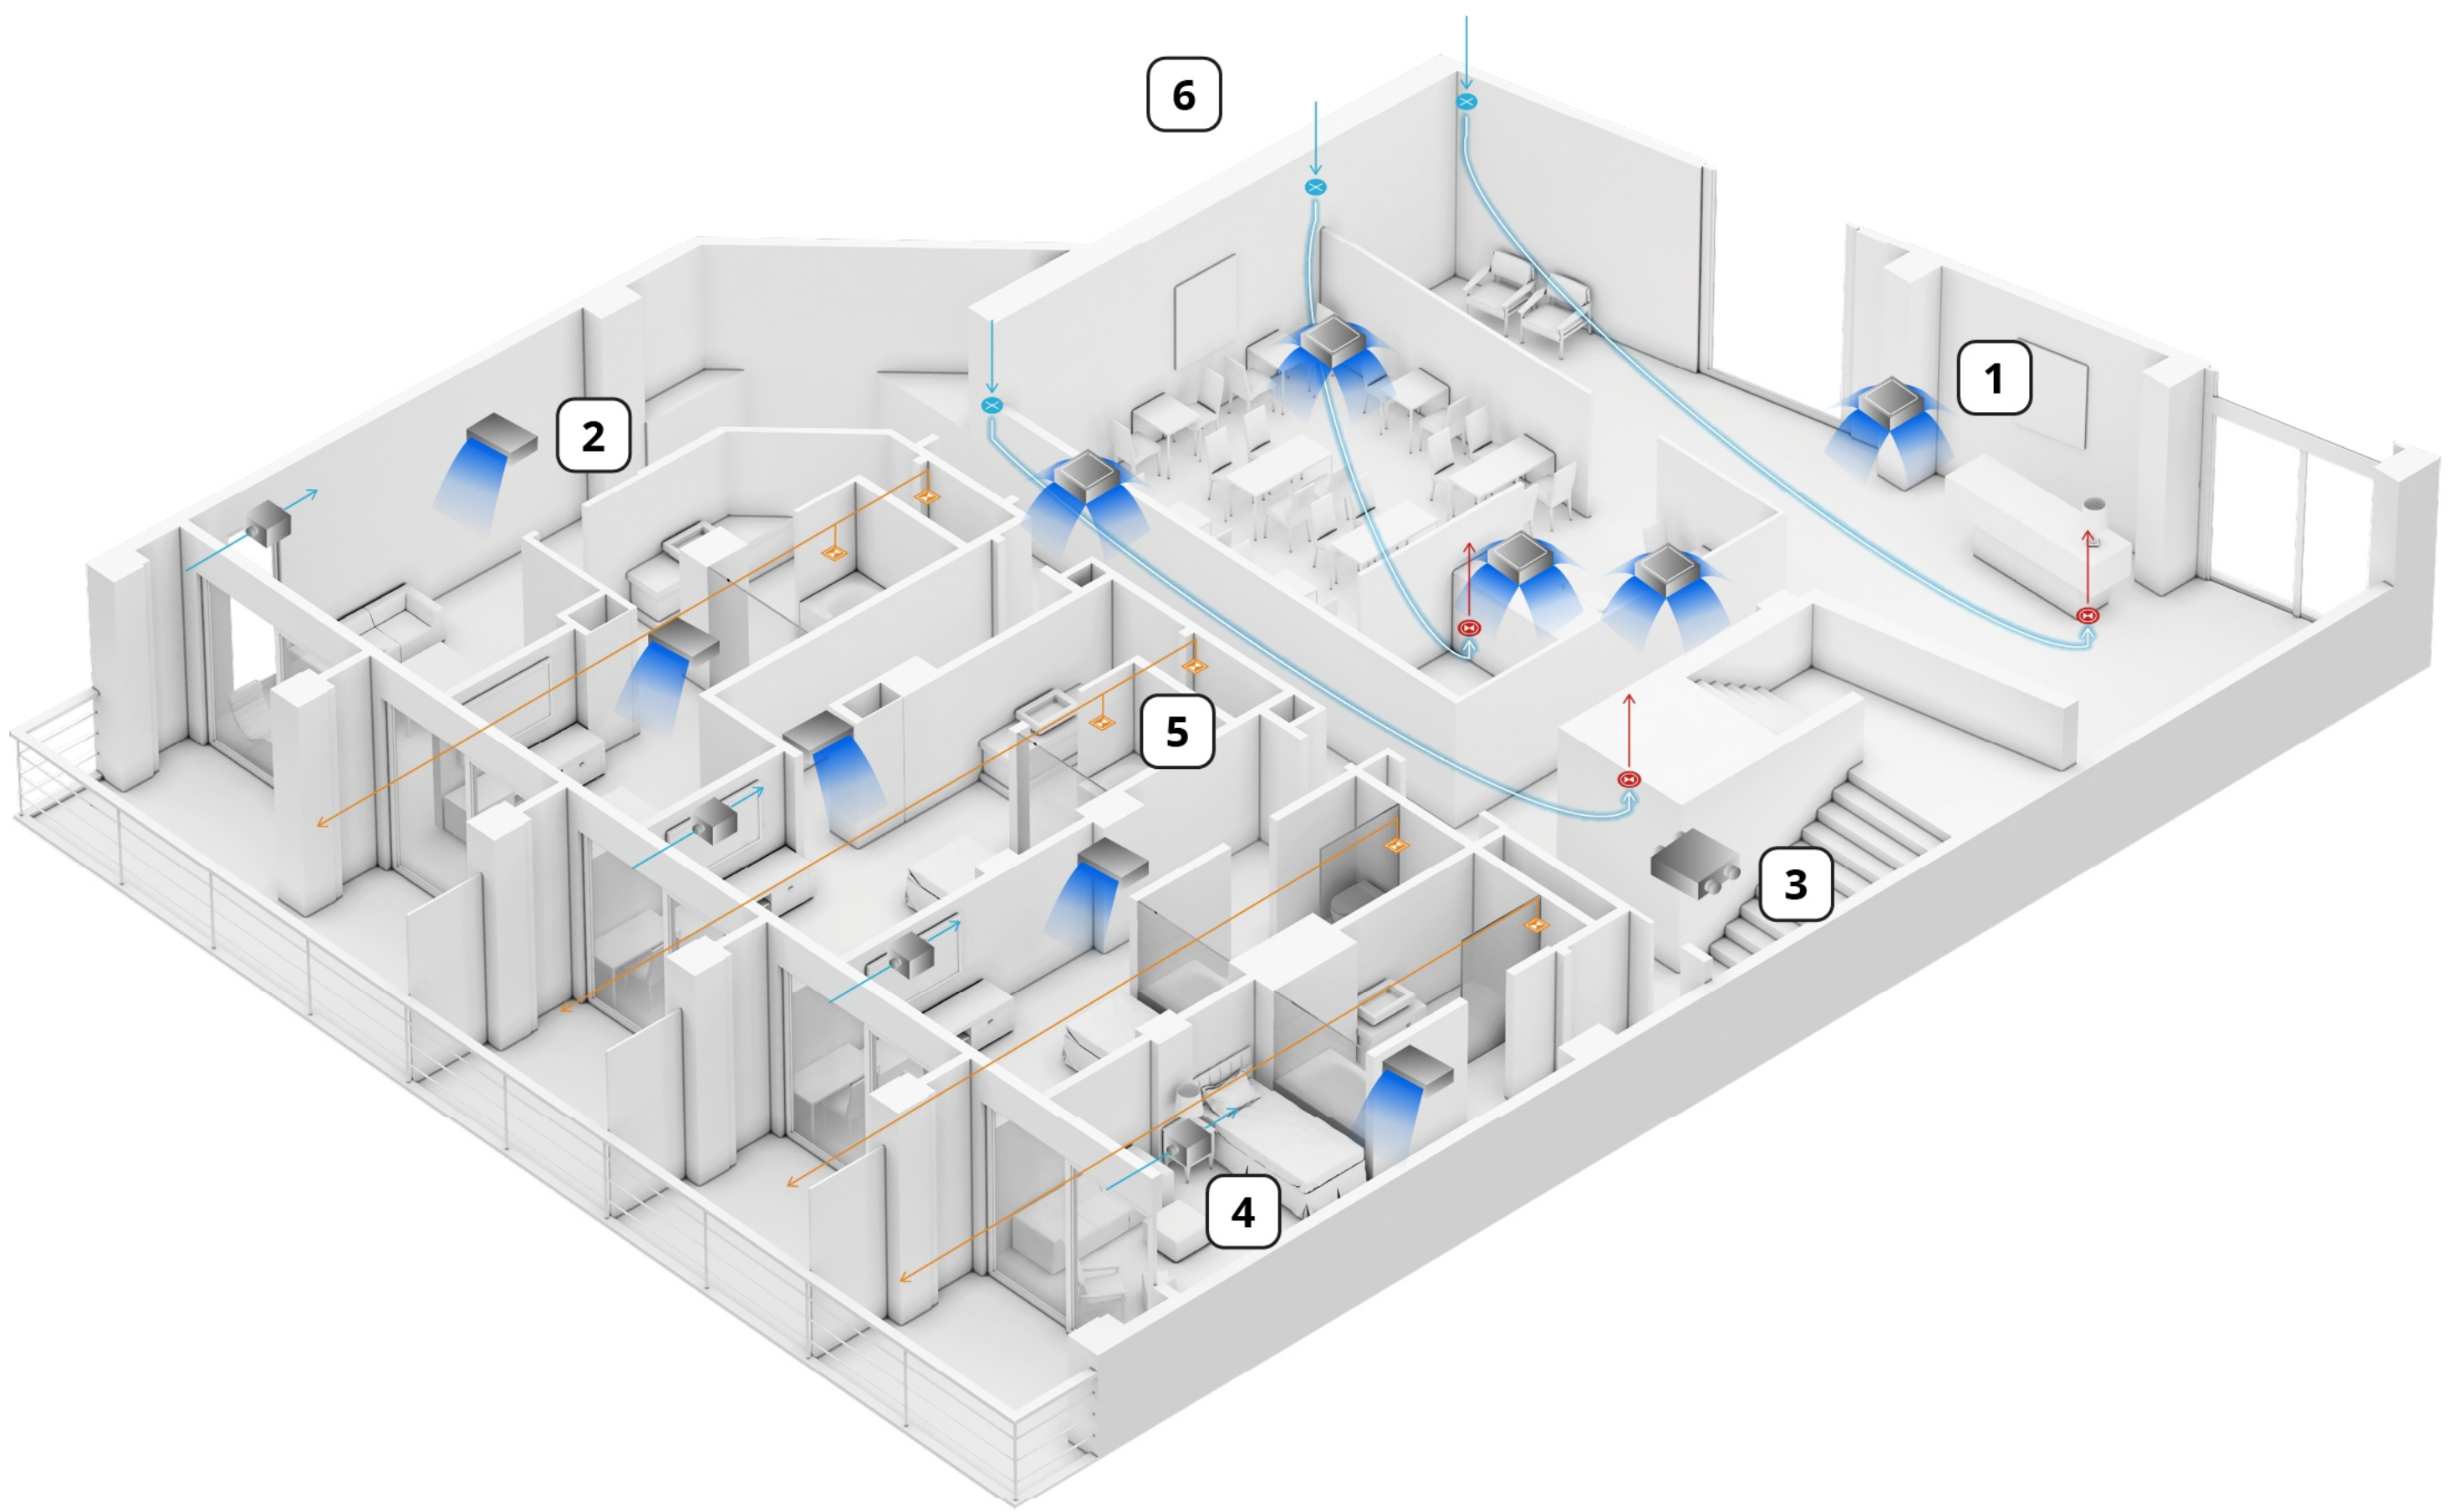

Planning the best installation for your Boutique Hotel

Air cleaning plan details (+)

Connectivity plan details (+)

4-way cassette

Mid Static Adaptive Ducted

ERV

Supply fan

Ventilation Fan

VRF Outdoor Unit

Focused Ventilation and air conditioning

Performance score

[Find out how we score the performance of our systems](#)