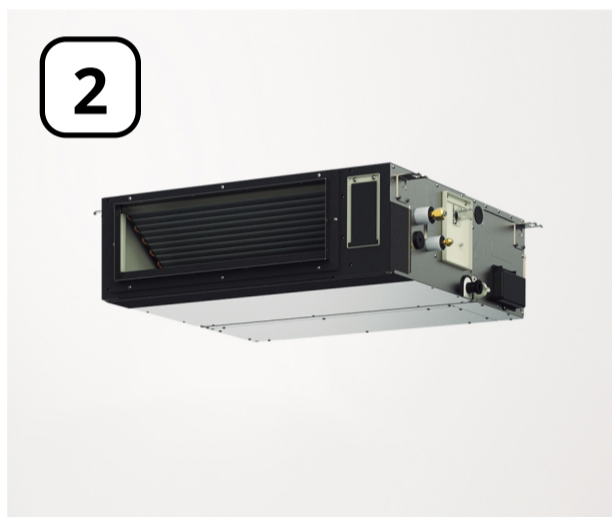

Air cleaning focused plan

Air cleaning

4-way cassette

Mid Static Adaptive Ducted

air-e (nanoe™ X)

ziaino™

Focused air cleaning

- High-contact areas, such as changing rooms and workout spaces, feature enhanced pollutant inhibition with ziaino™ and nanoe™ X.
- Two nanoe™ X products keep spaces cleaner where several people come and go.
- Basic cleanliness is maintained with nanoe™ X.