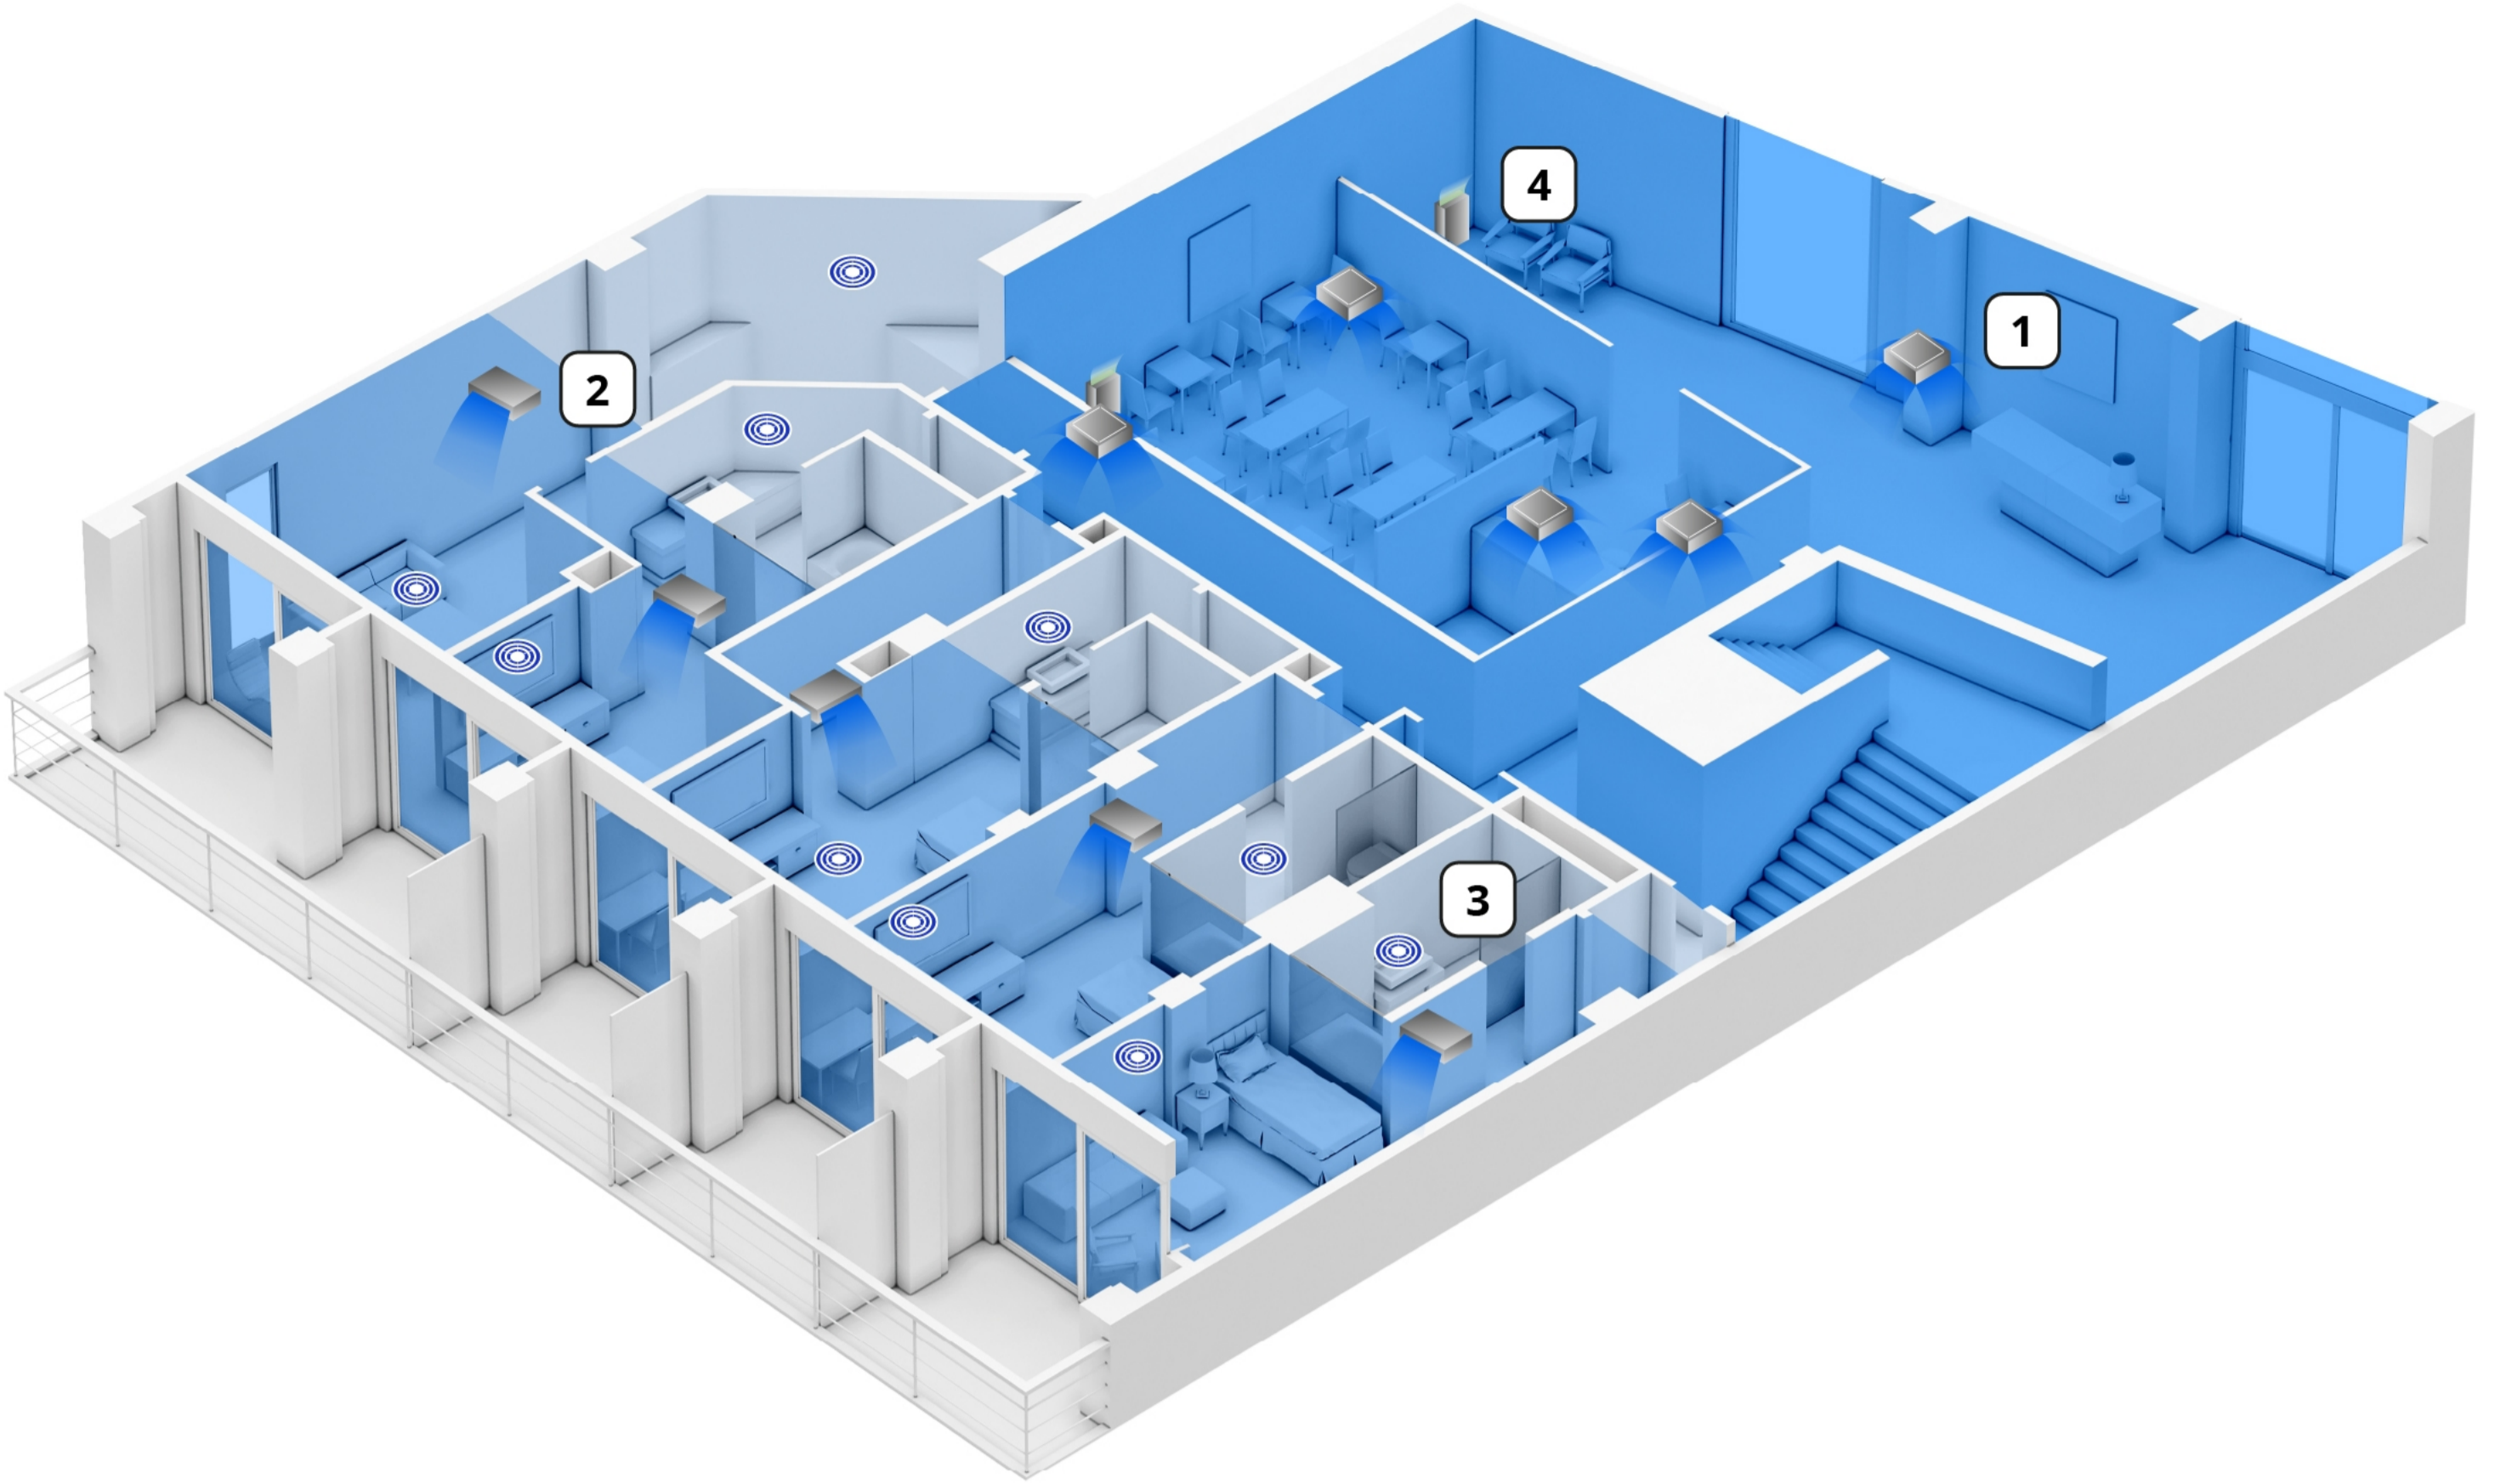

Air cleaning focused plan

Air cleaning

4-way cassette

Mid Static Adaptive Ducted

air-e (nanoe™ X)

ziaino™

Focused air cleaning

- High-contact areas, such as changing rooms and workout spaces, feature enhanced pollutant inhibition with ziaino™ and nanoe™ X.
- Two nanoe™ X products keep spaces cleaner where several people come and go.
- Basic cleanliness is maintained with nanoe™ X.