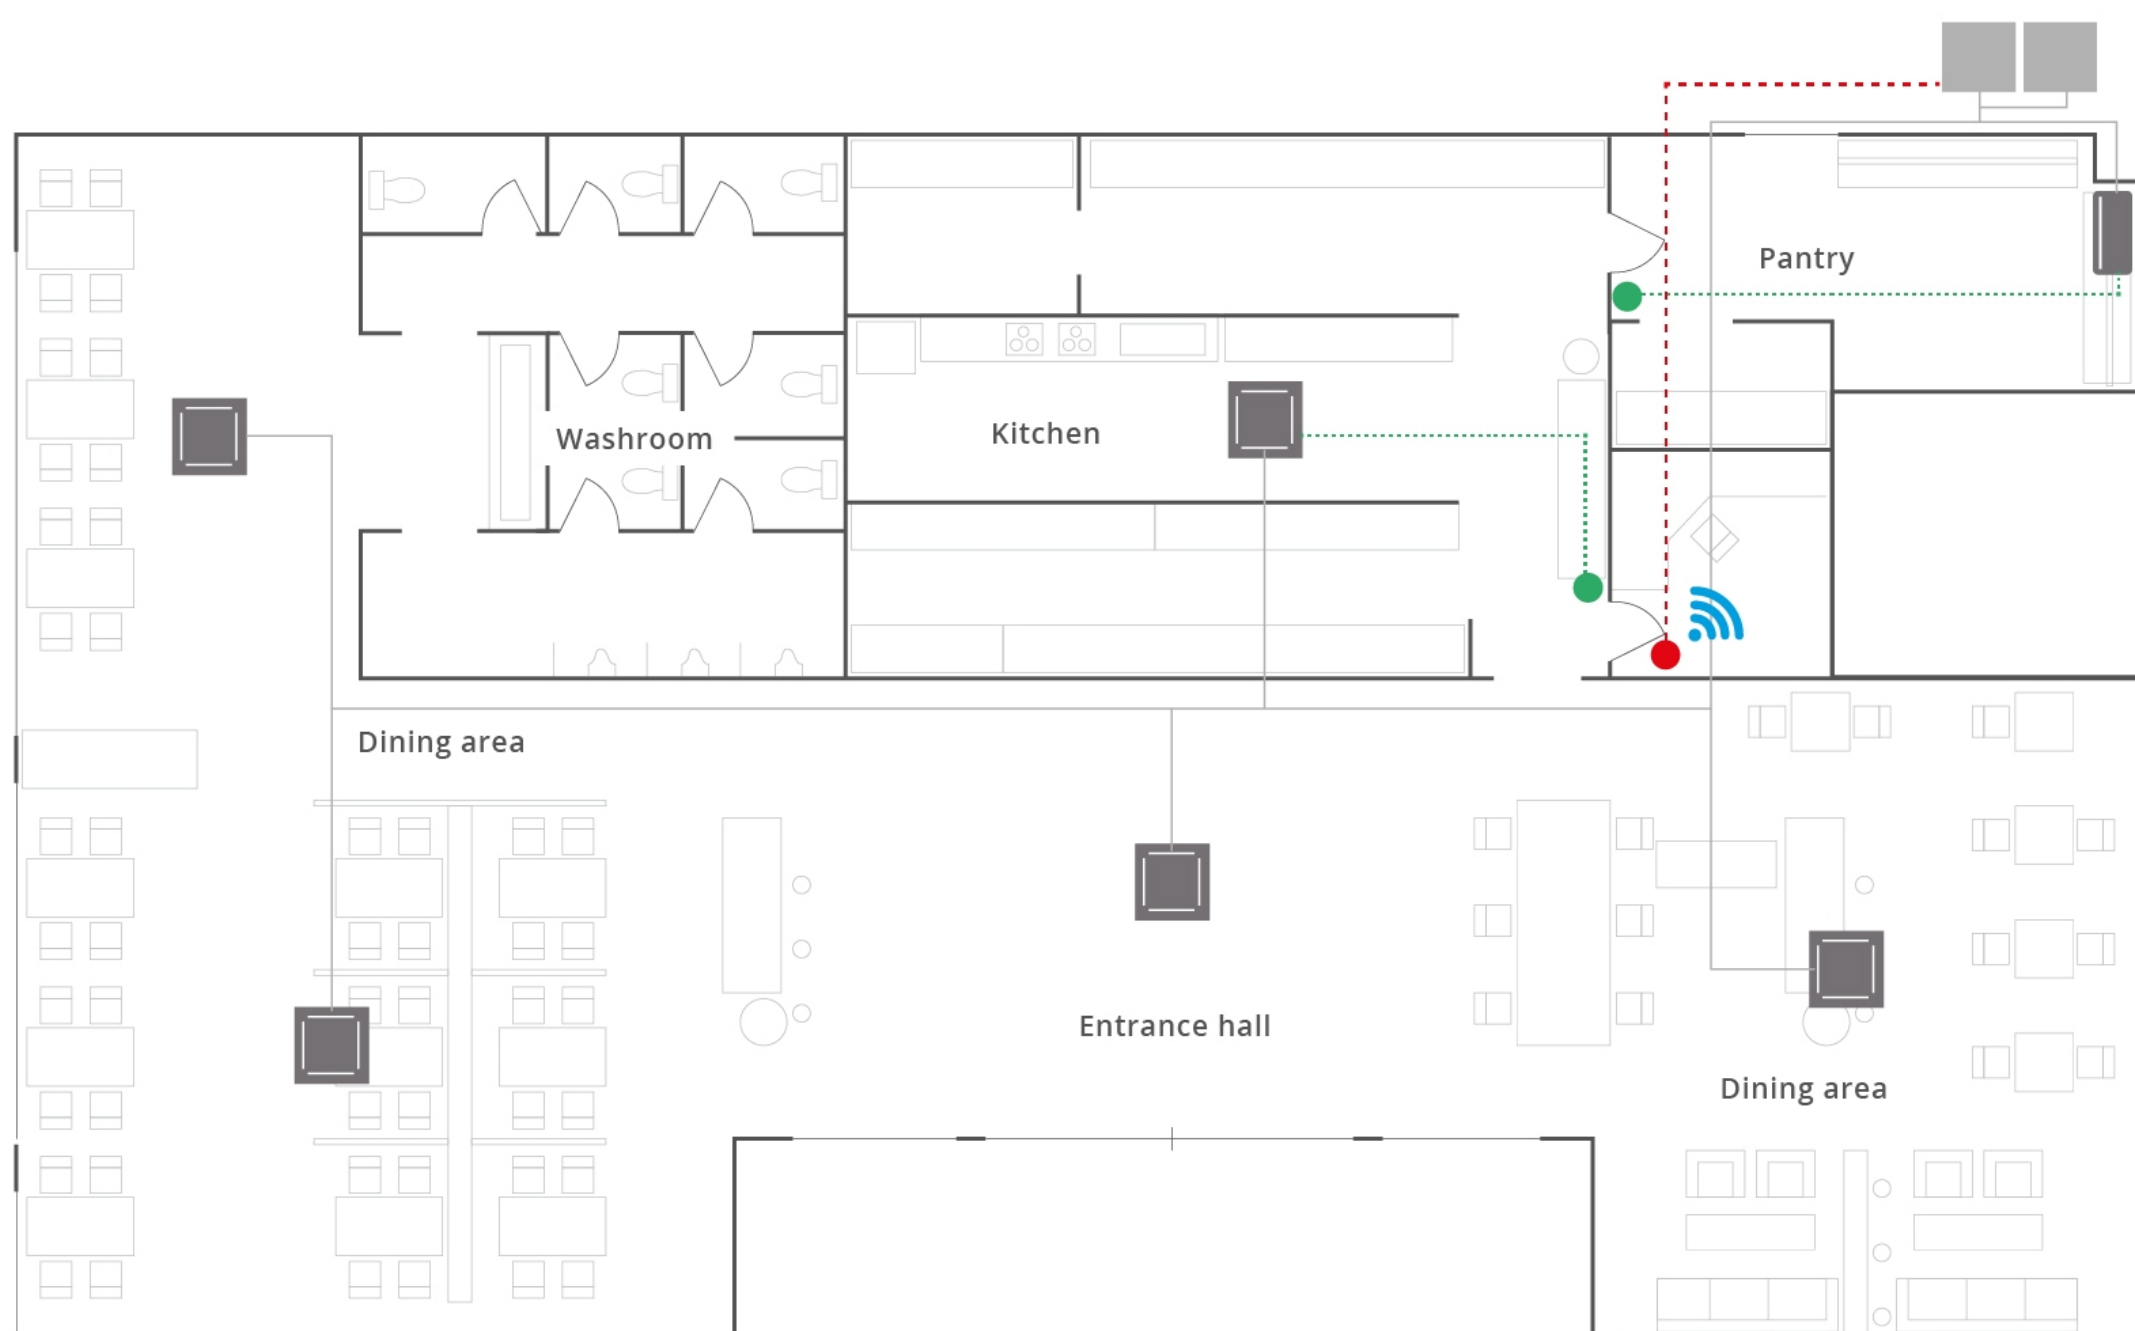

Planning the best installation for your restaurant

Connectivity

Cloud adapter

Individual control (VRF)

Focused Connectivity

Performance score

- Bacteria and virus inhibition: ★★★★★★
- Connectivity: ★★★★★★
- Ease of installation: ★★★★★★
- CO₂ concentration: ★★★★★★
- Deodorisation: ★★★★★★