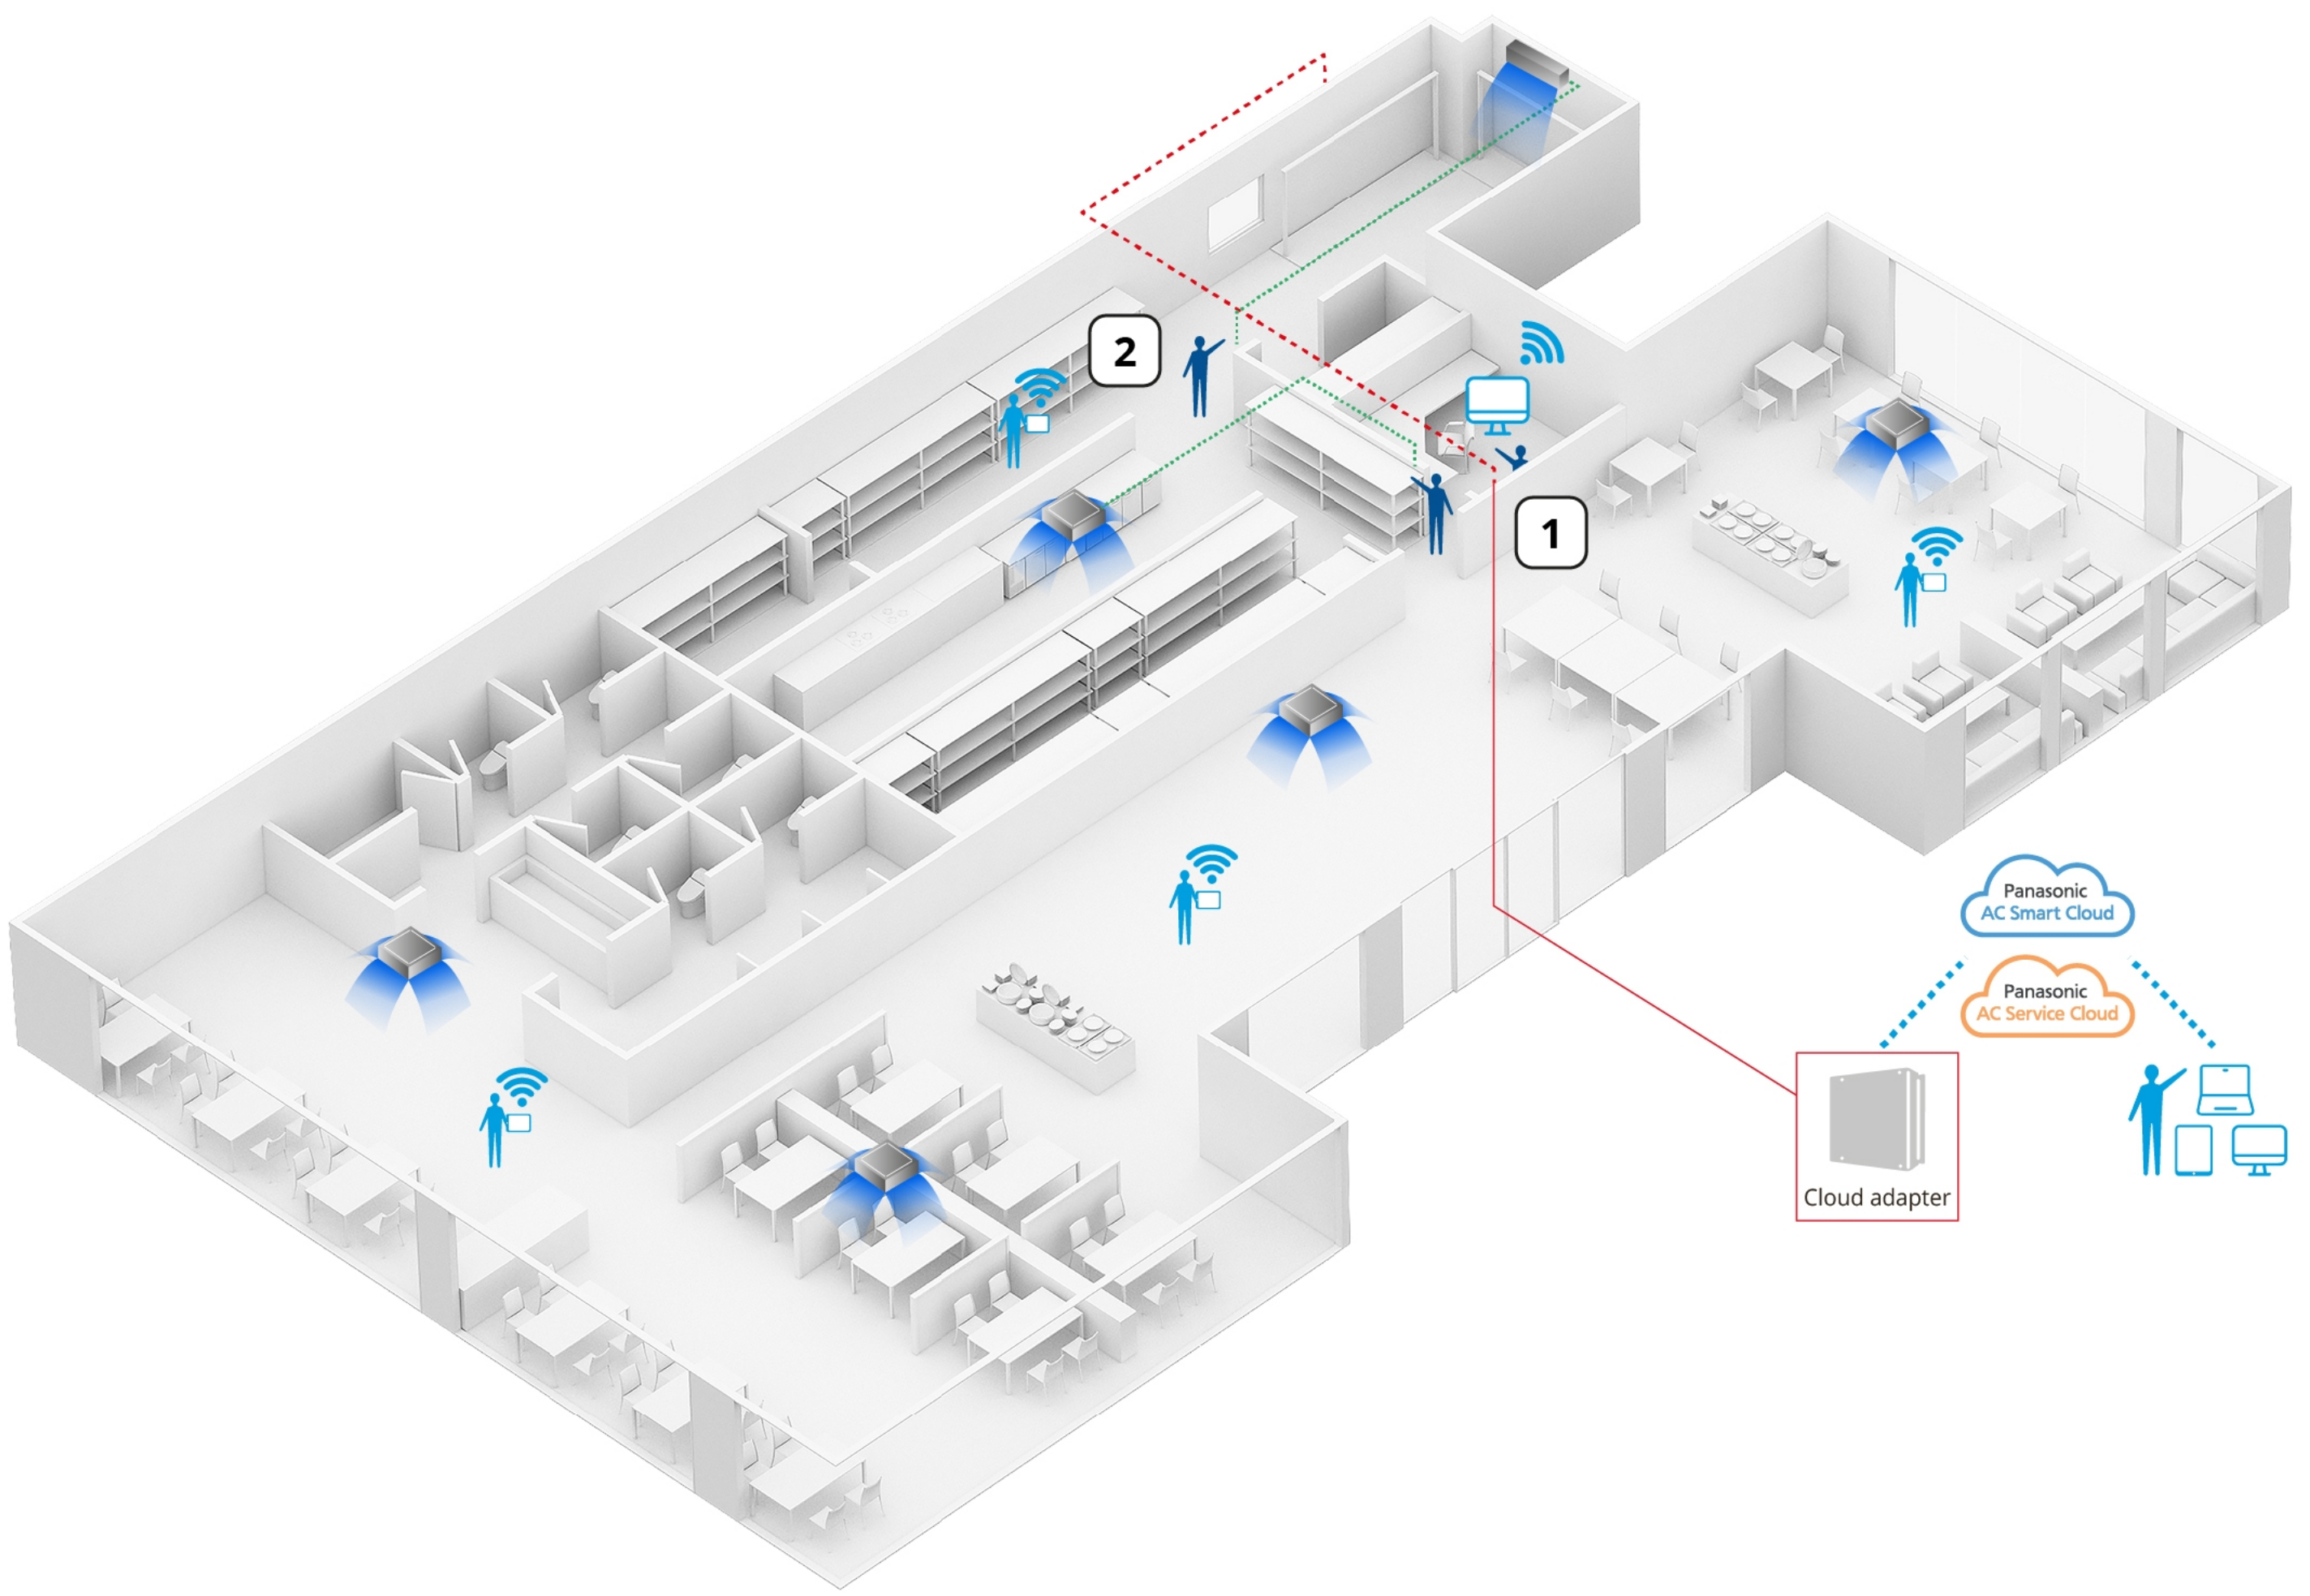

Planning the best installation for your restaurant

Connectivity

Cloud adapter

Individual control (VRF)

Focused Connectivity

Performance score

- Bacteria and virus inhibition: ★★★★★★
- Connectivity: ★★★★★★
- Ease of installation: ★★★★★★
- CO₂ concentration: ★★★★★★
- Deodorisation: ★★★★★★