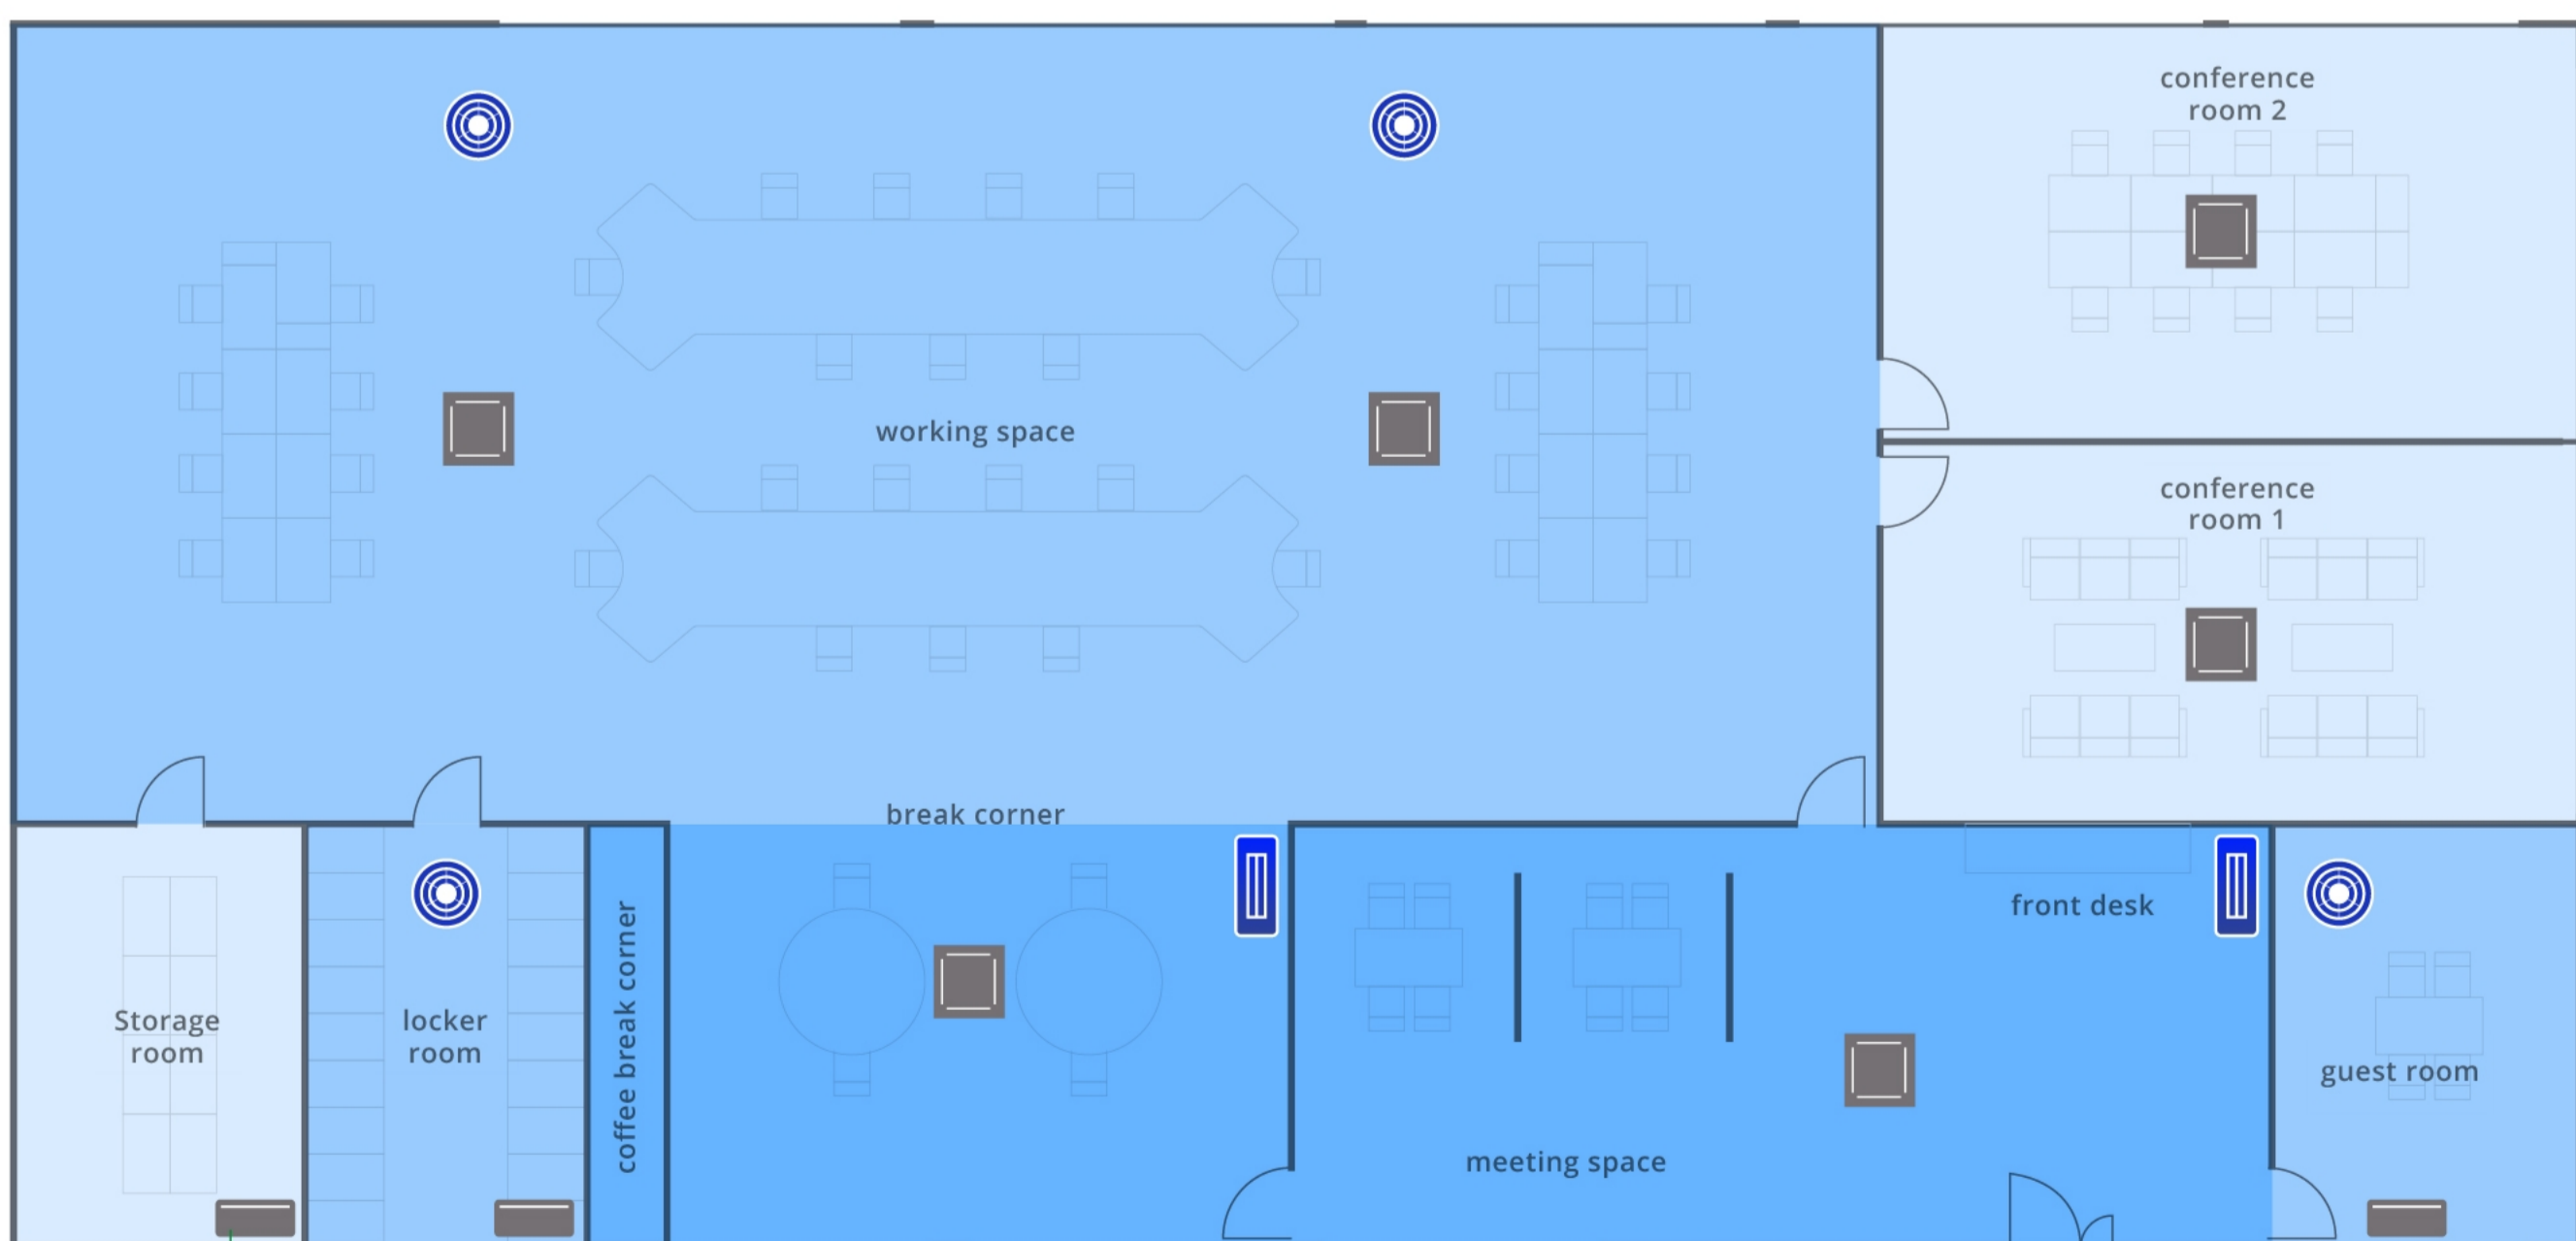

Planning the best installation for your office

Air cleaning

4-way cassette

Wall-mounted

air-e (nanoe™ X)

ziaino™

Focused air cleaning

- High-contact areas, such as changing rooms and workout spaces, feature enhanced pollutant inhibition with ziaino™ and nanoe™ X.
- Two nanoe™ X products keep spaces cleaner where several people come and go.
- Basic cleanliness is maintained with nanoe™ X.