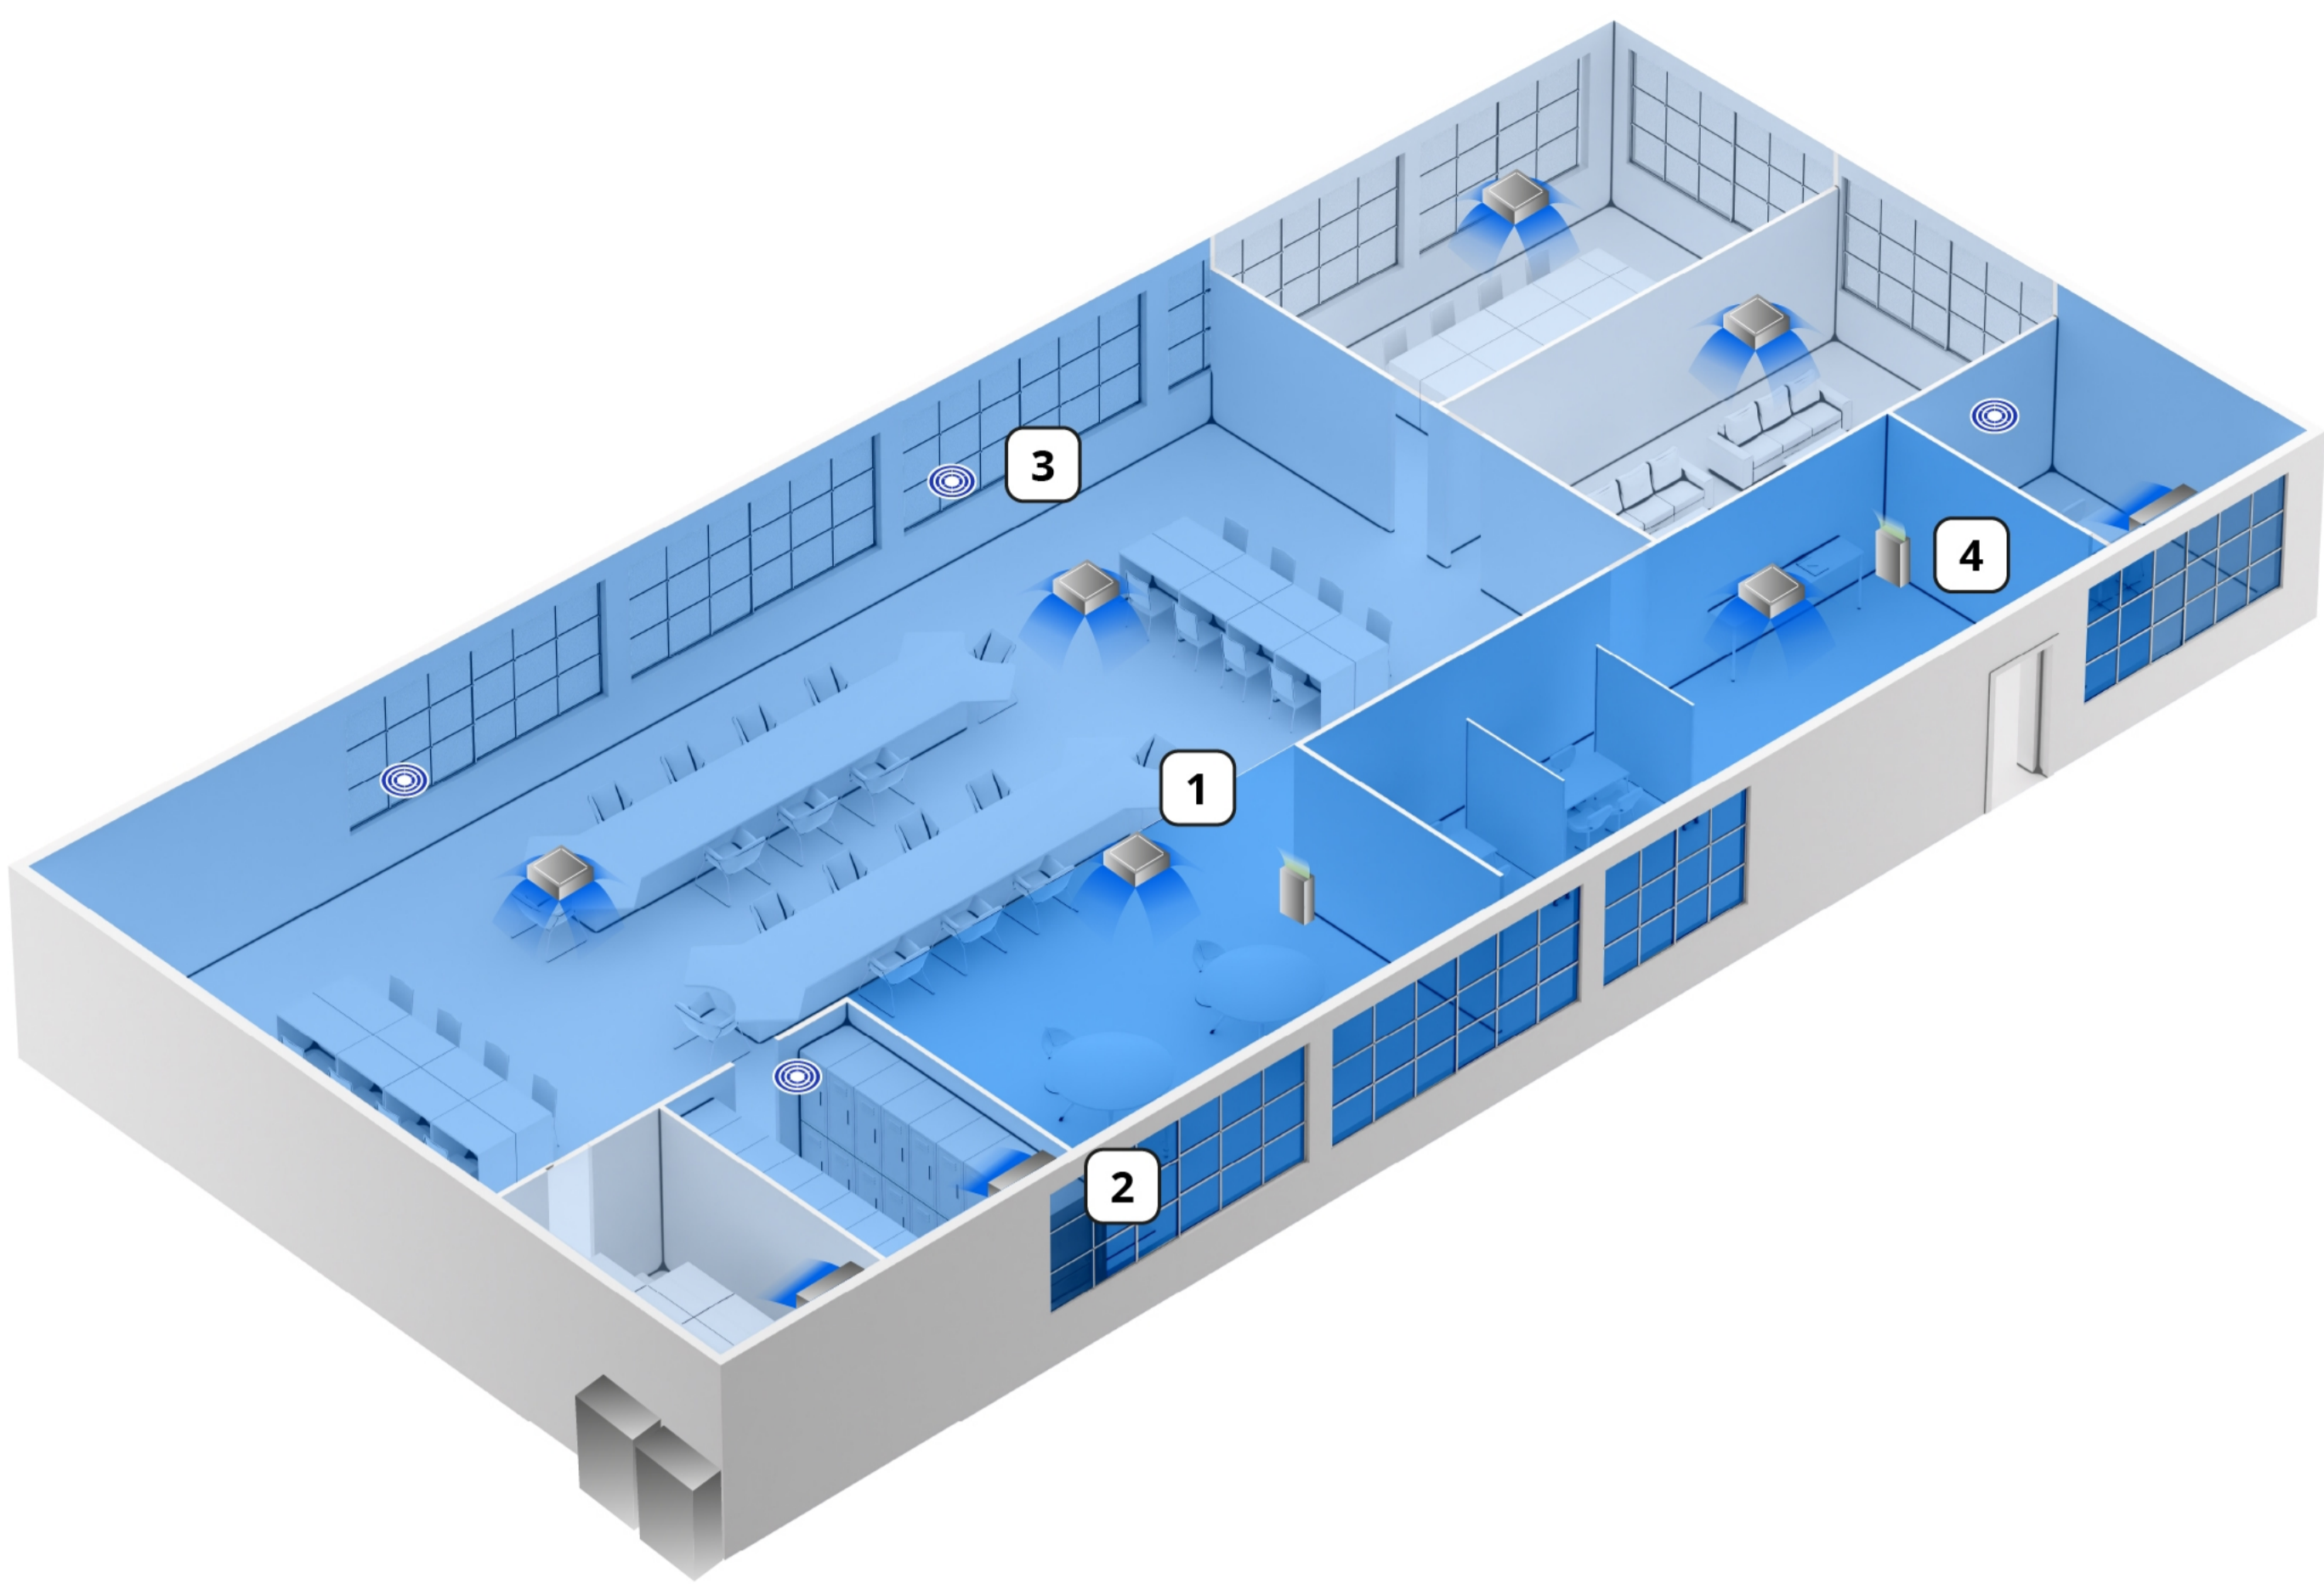

Planning the best installation for your office

Air cleaning

4-way cassette

Wall-mounted

air-e (nanoe™ X)

ziaino™

Focused air cleaning

- High-contact areas, such as changing rooms and workout spaces, feature enhanced pollutant inhibition with ziaino™ and nanoe™ X.
- Two nanoe™ X products keep spaces cleaner where several people come and go.
- Basic cleanliness is maintained with nanoe™ X.