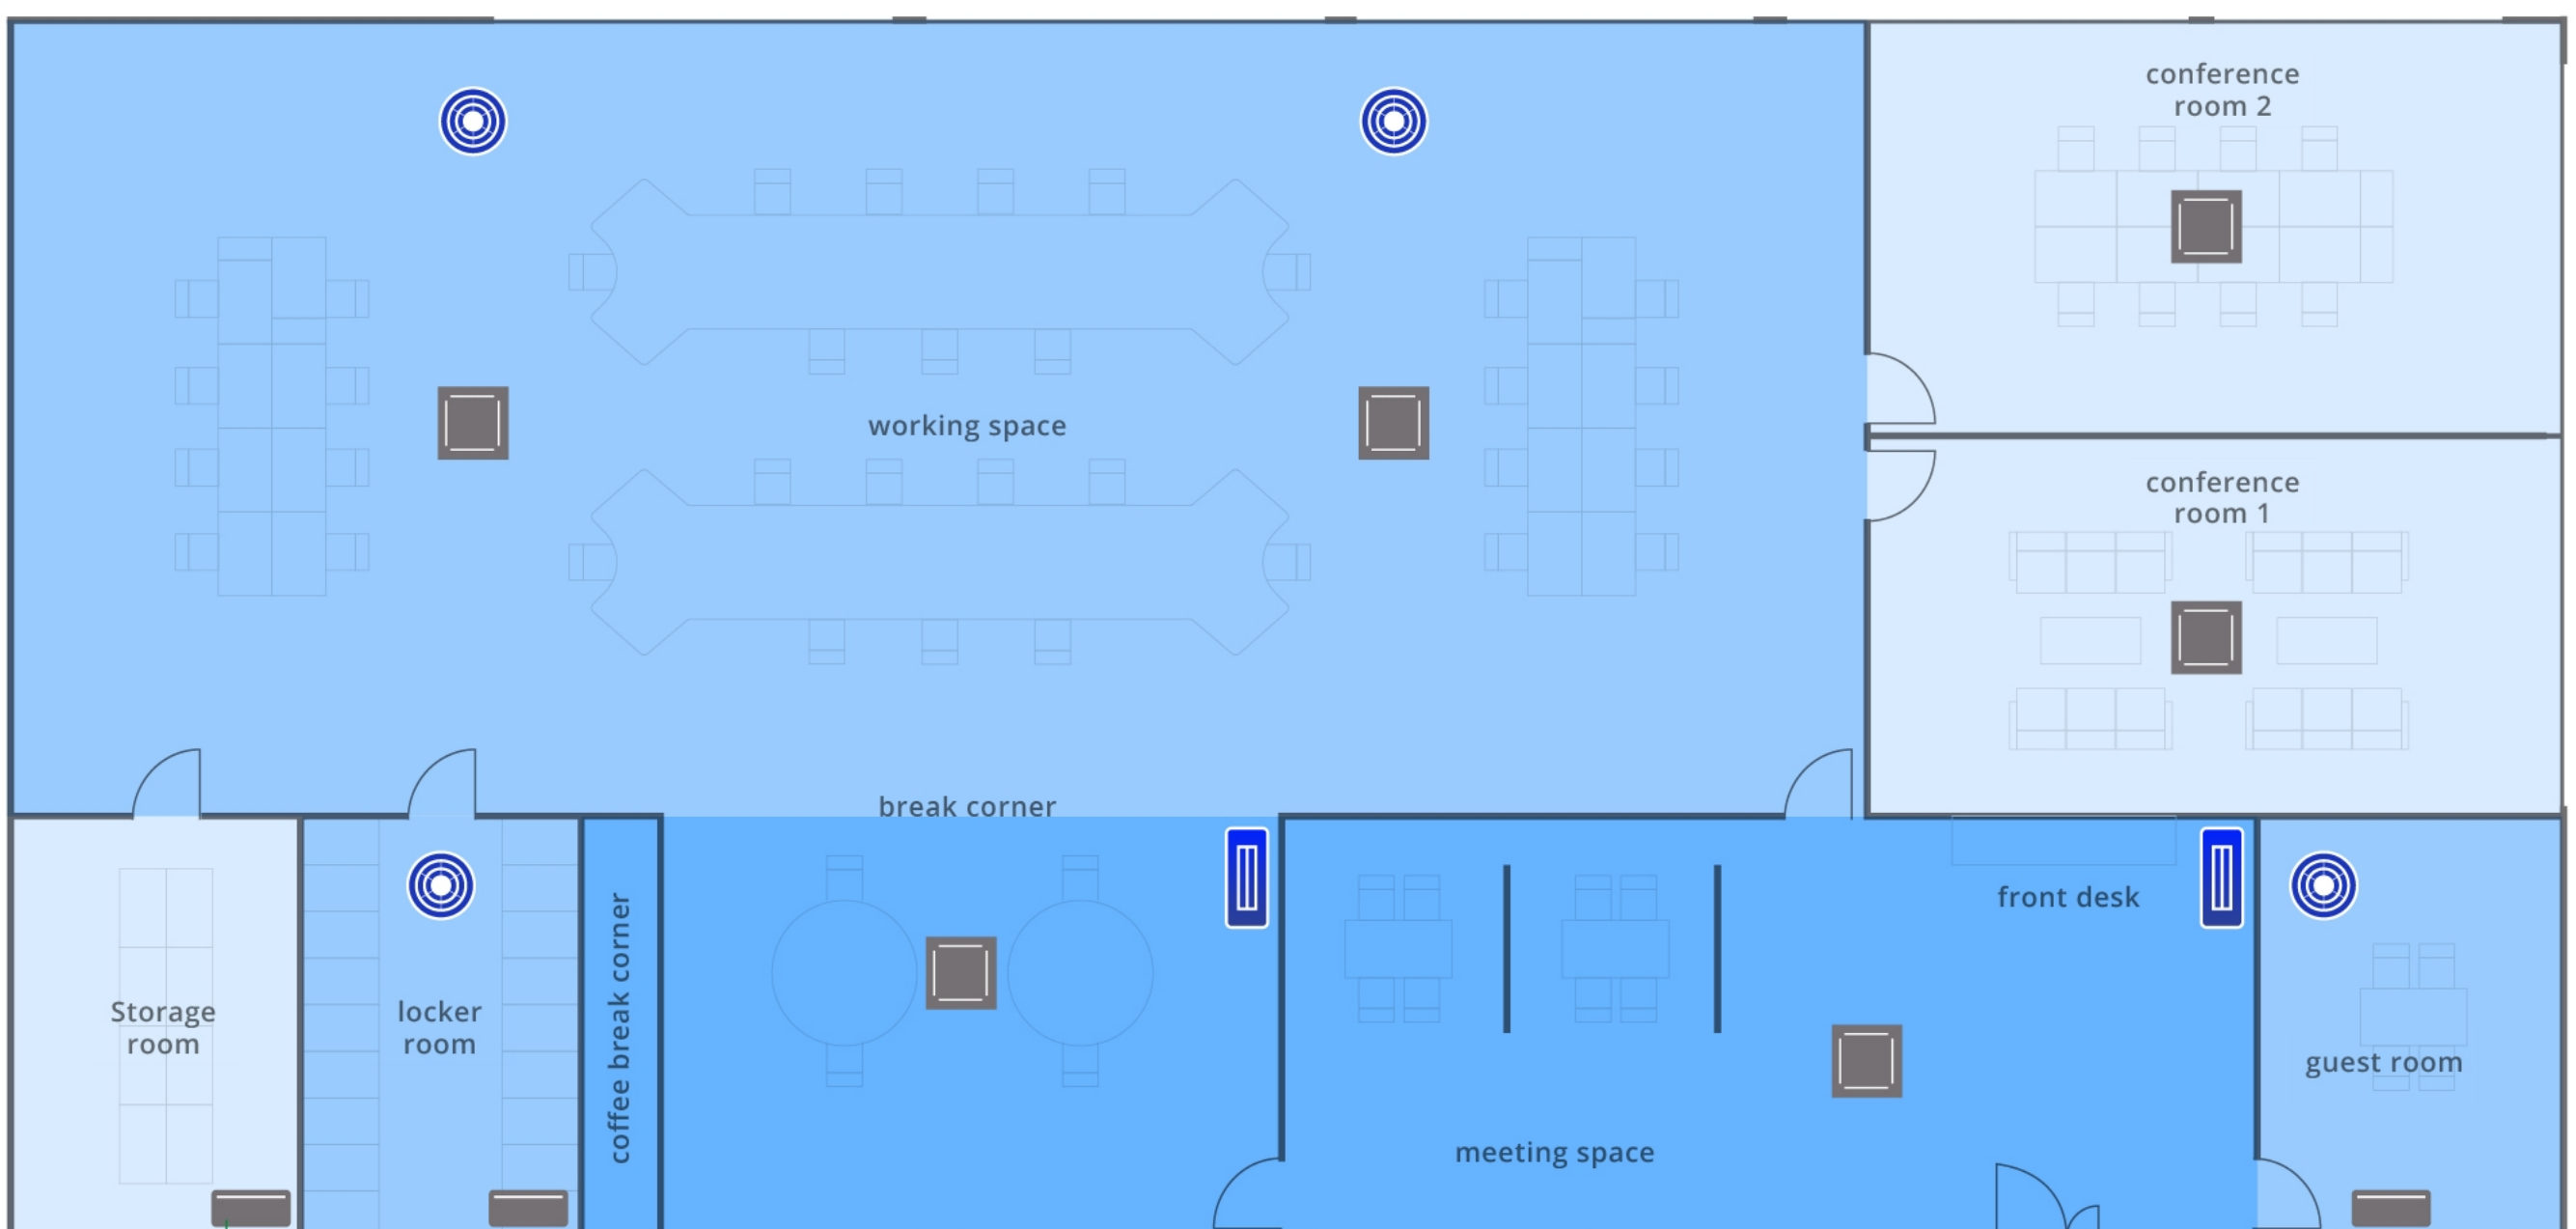

Air cleaning focused plan

Air cleaning

4-way cassette

Wall-mounted

air-e (nanoe™ X)

ziaino™

Focused air cleaning

- High-contact areas, such as changing rooms and workout spaces, feature enhanced pollutant inhibition with ziaino™ and nanoe™ X.
- Two nanoe™ X products keep spaces cleaner where several people come and go.
- Basic cleanliness is maintained with nanoe™ X.

air-e	ziaino™	Wall-mounted	4-way cassette

Performance score

- Bacteria and virus inhibition: ★★★★★★
- Connectivity: ★★☆☆☆☆
- Ease of installation: ★★★★★★
- CO₂ concentration: ★★★★★★
- Deodorisation: ★★★★★★