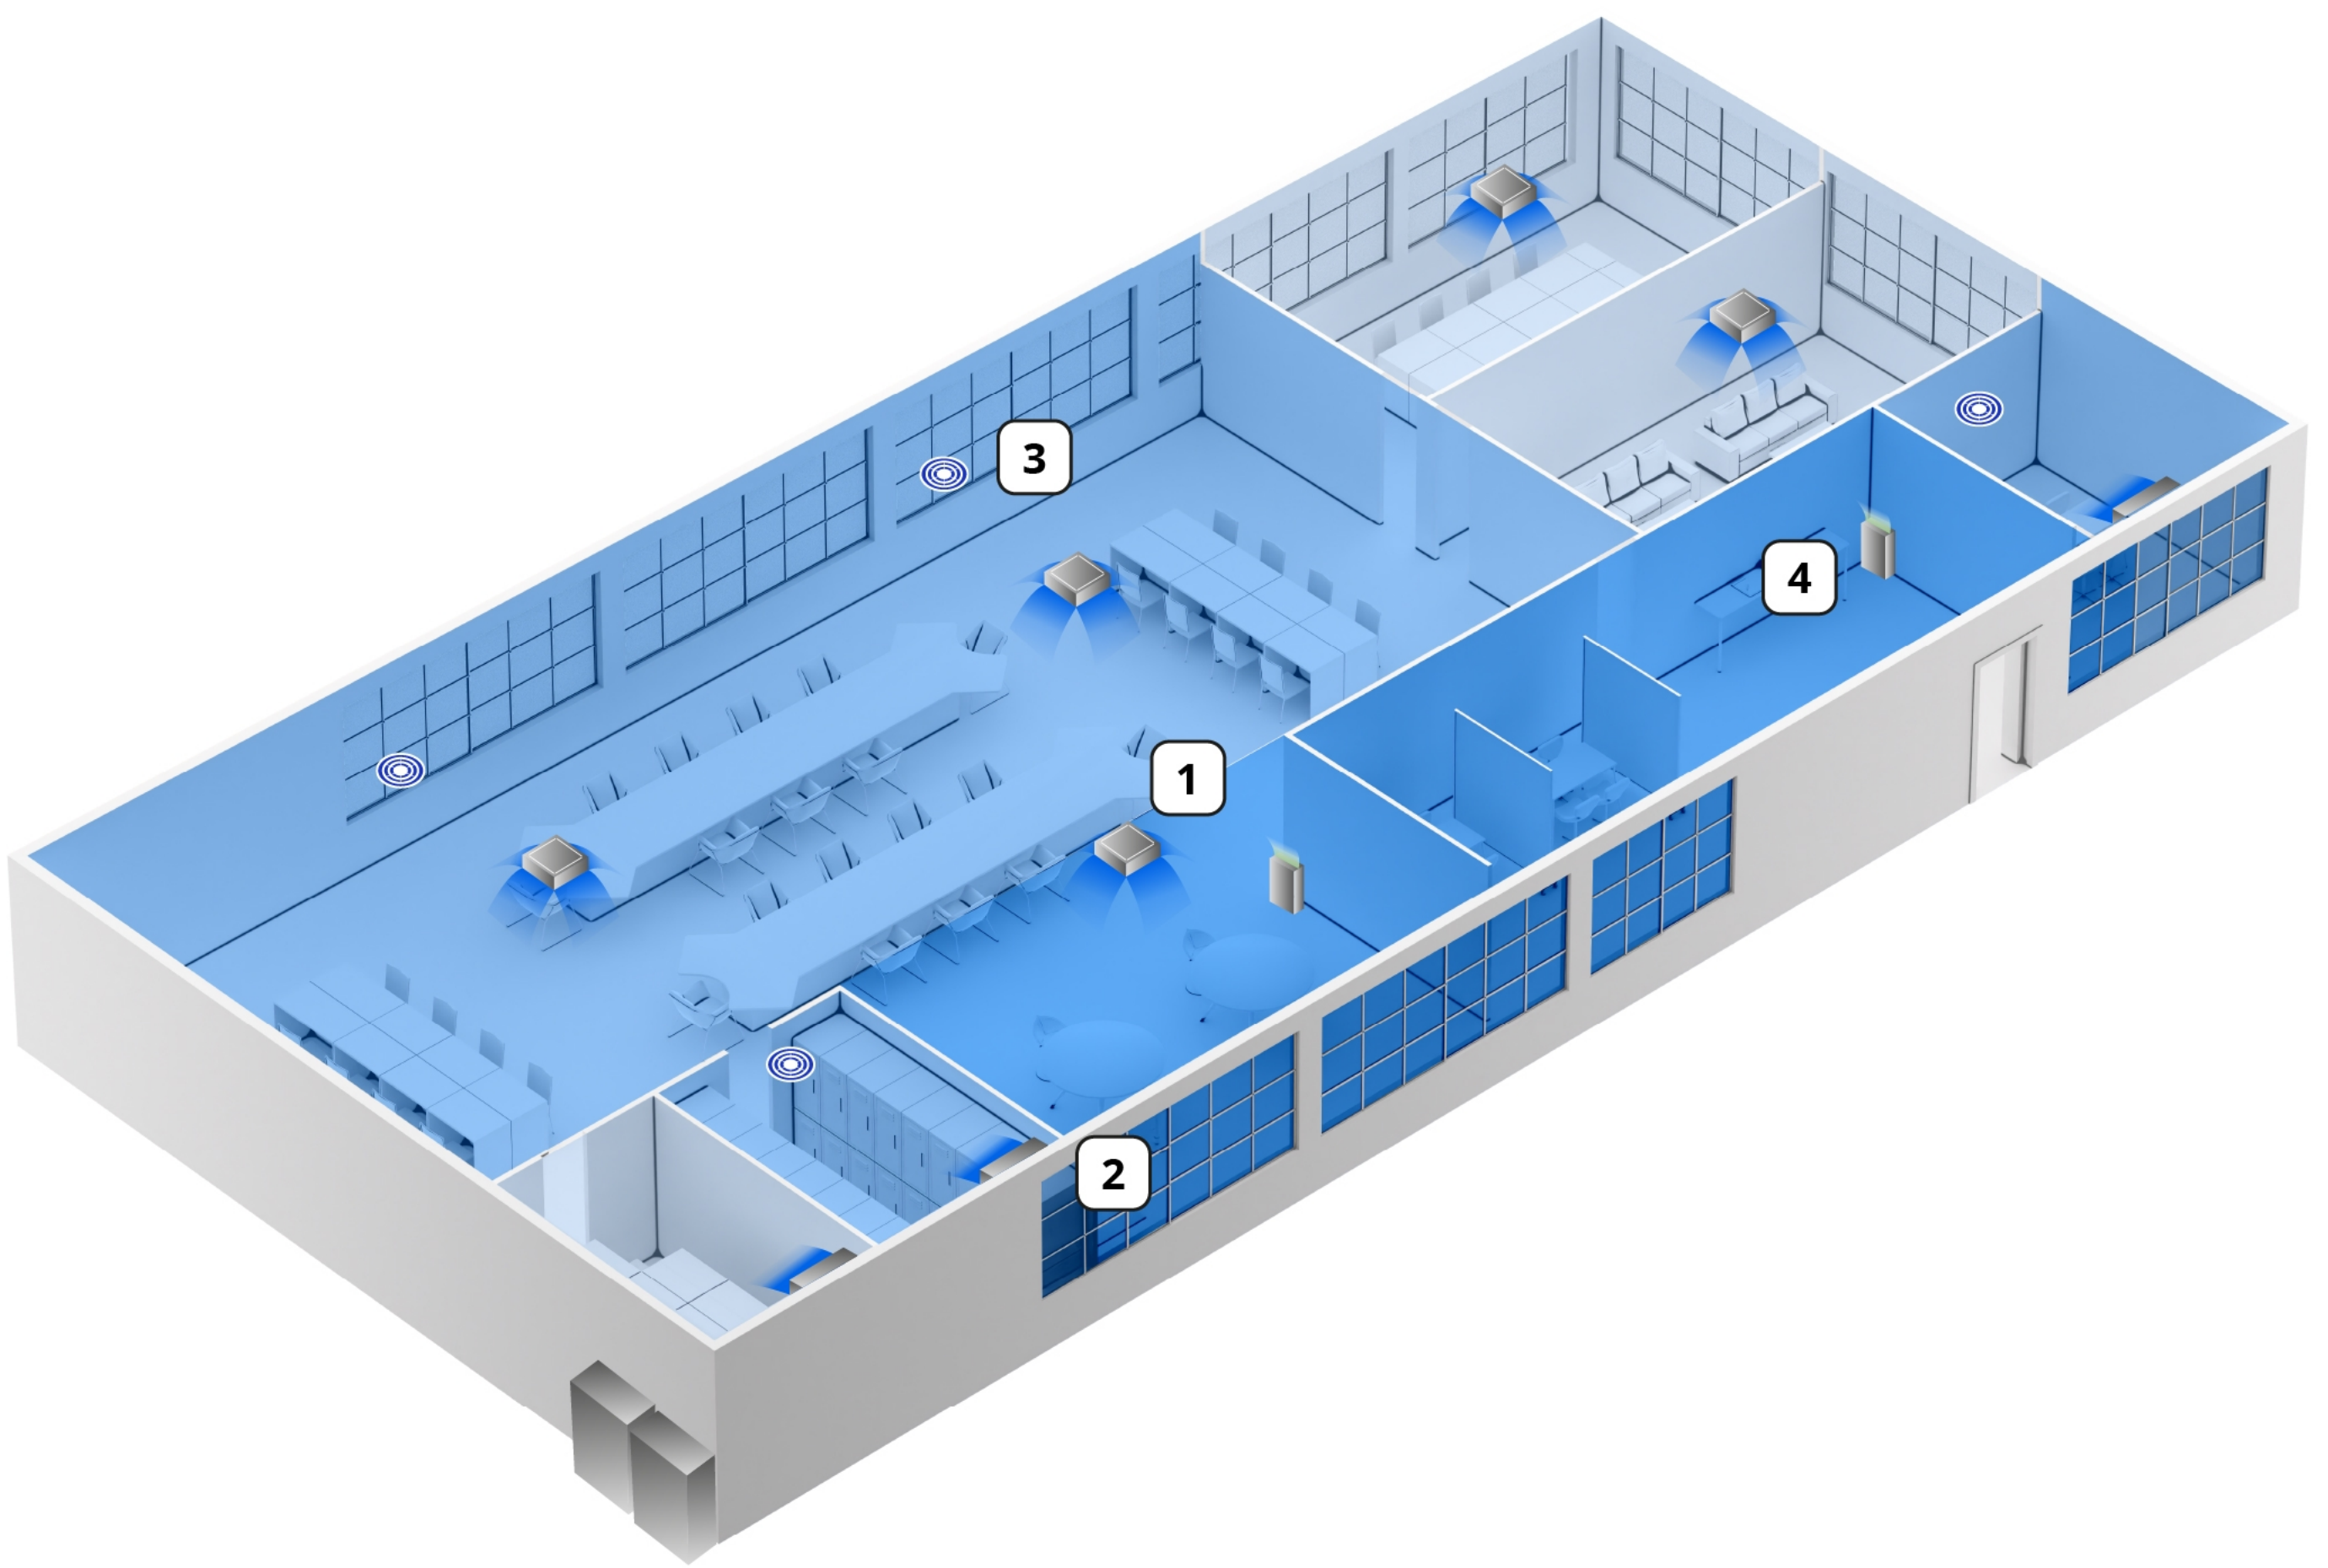

Air cleaning focused plan

Air cleaning

4-way cassette

Wall-mounted

air-e (nanoe™ X)

ziaino™

Focused air cleaning

- High-contact areas, such as changing rooms and workout spaces, feature enhanced pollutant inhibition with ziaino™ and nanoe™ X.
- Two nanoe™ X products keep spaces cleaner where several people come and go.
- Basic cleanliness is maintained with nanoe™ X.

air-e	ziaino™	Wall-mounted	4-way cassette

Performance score

- Bacteria and virus inhibition: ★★★★★★
- Connectivity: ★★☆☆☆☆
- Ease of installation: ★★★★★★
- CO₂ concentration: ★★★★★★
- Deodorisation: ★★★★★★