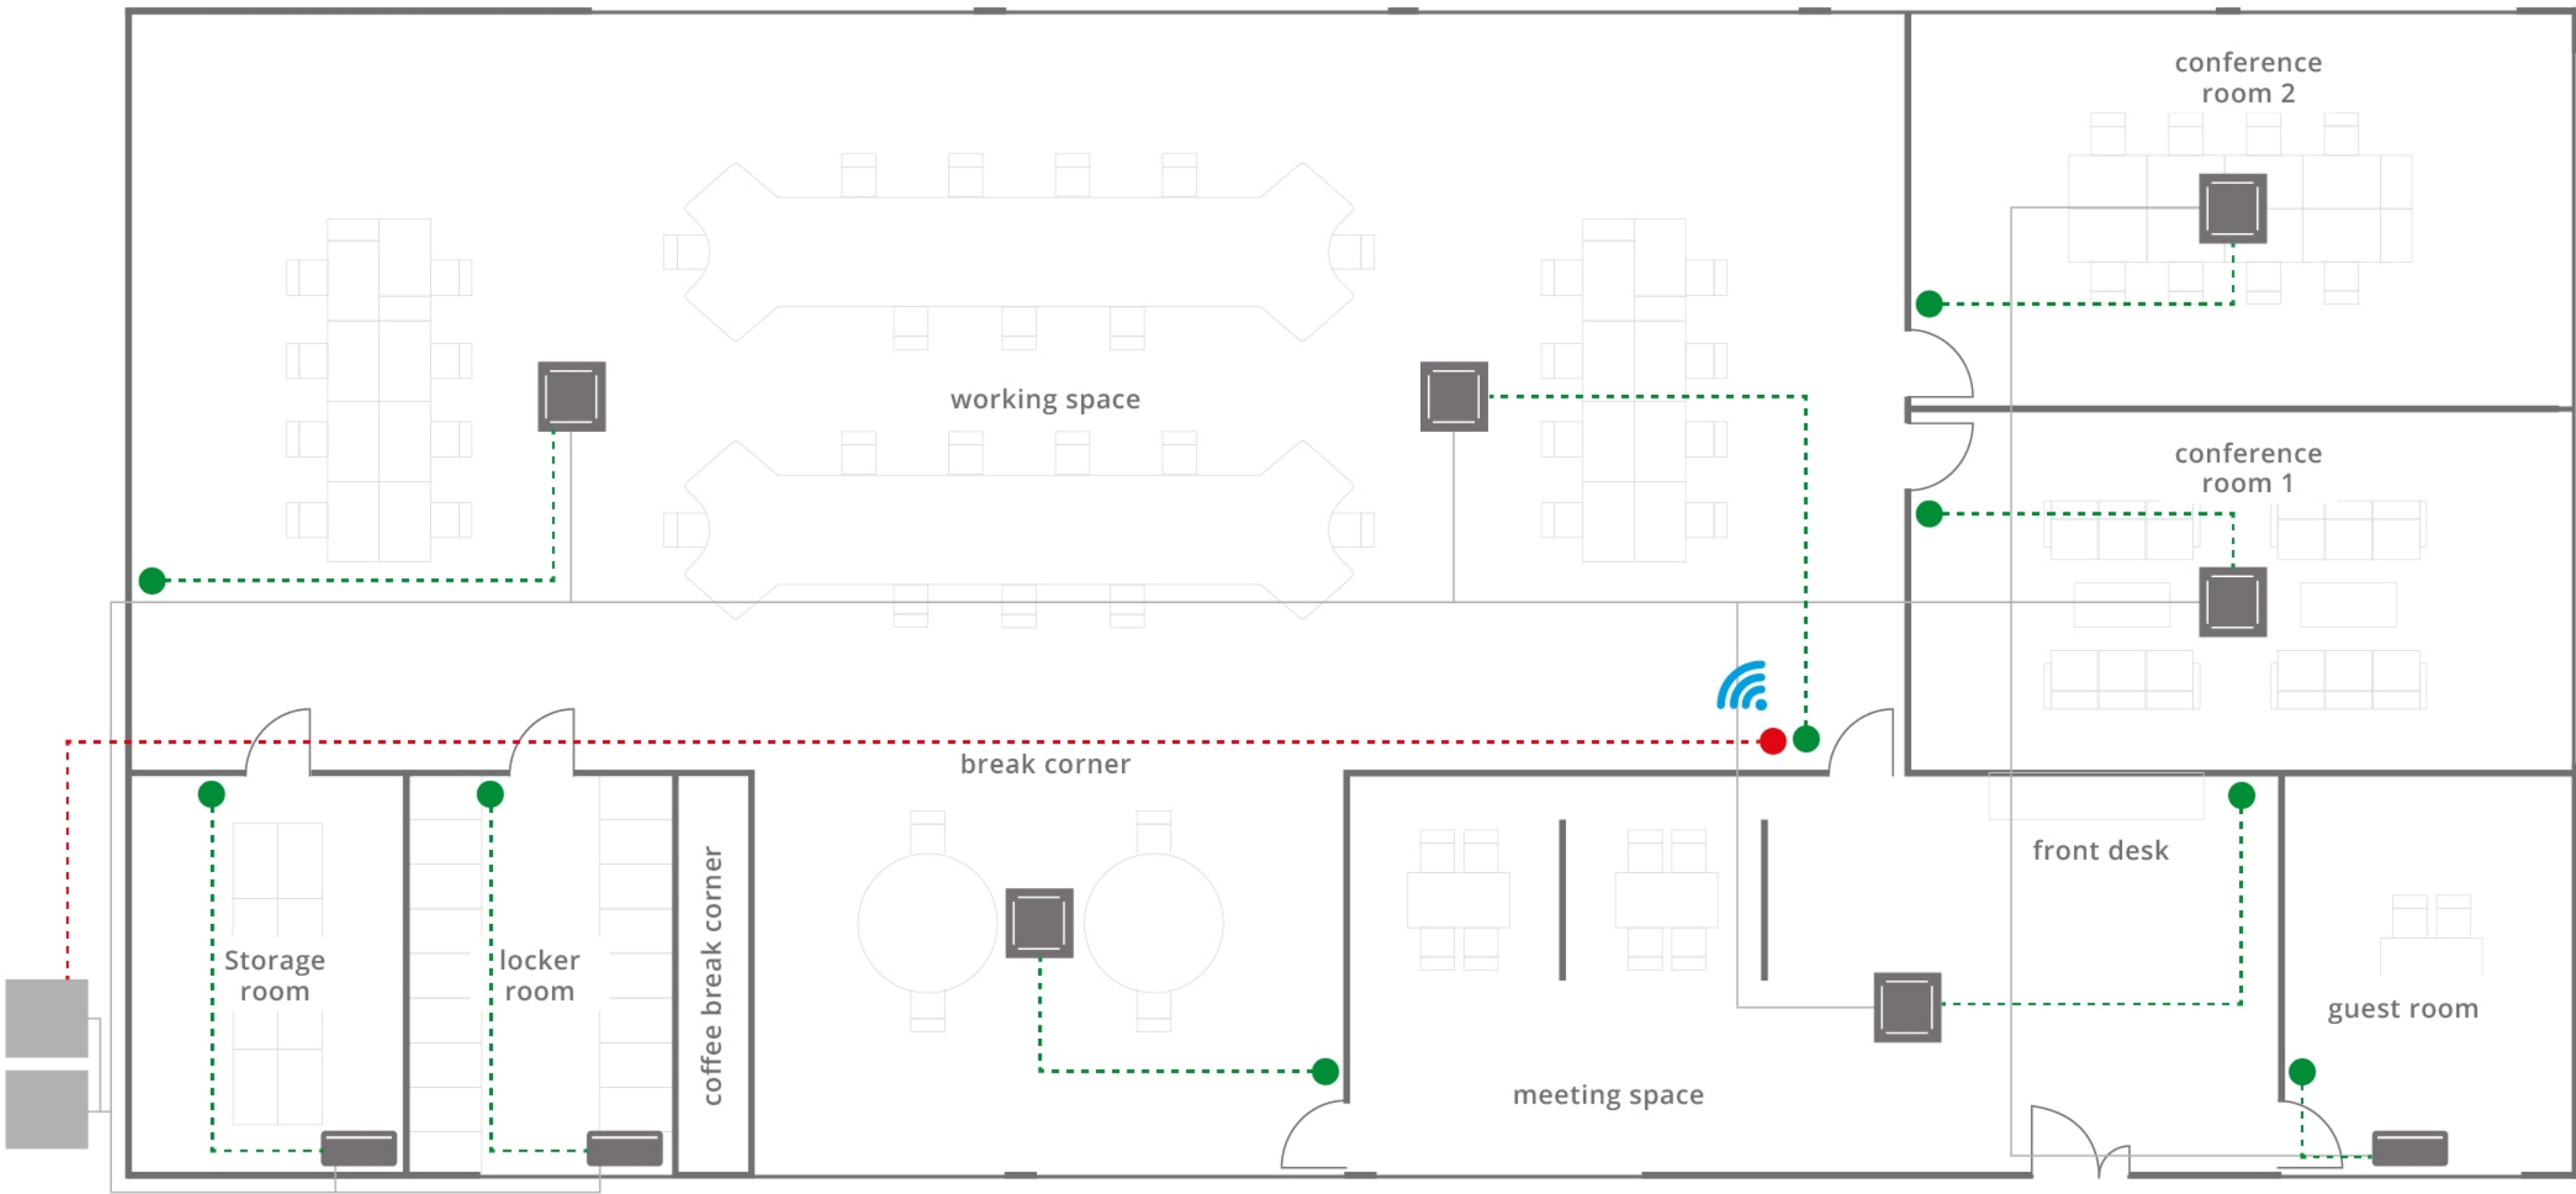

Connectivity focused plan

Connectivity

Cloud adapter

Individual control (VRF)

Focused Connectivity

Performance score

- Bacteria and virus inhibition: ★★★★★☆
- Connectivity: ★★★★★★
- Ease of installation: ★★★★★★
- CO₂ concentration: ★★★★★★
- Deodorisation: ★★★★★☆