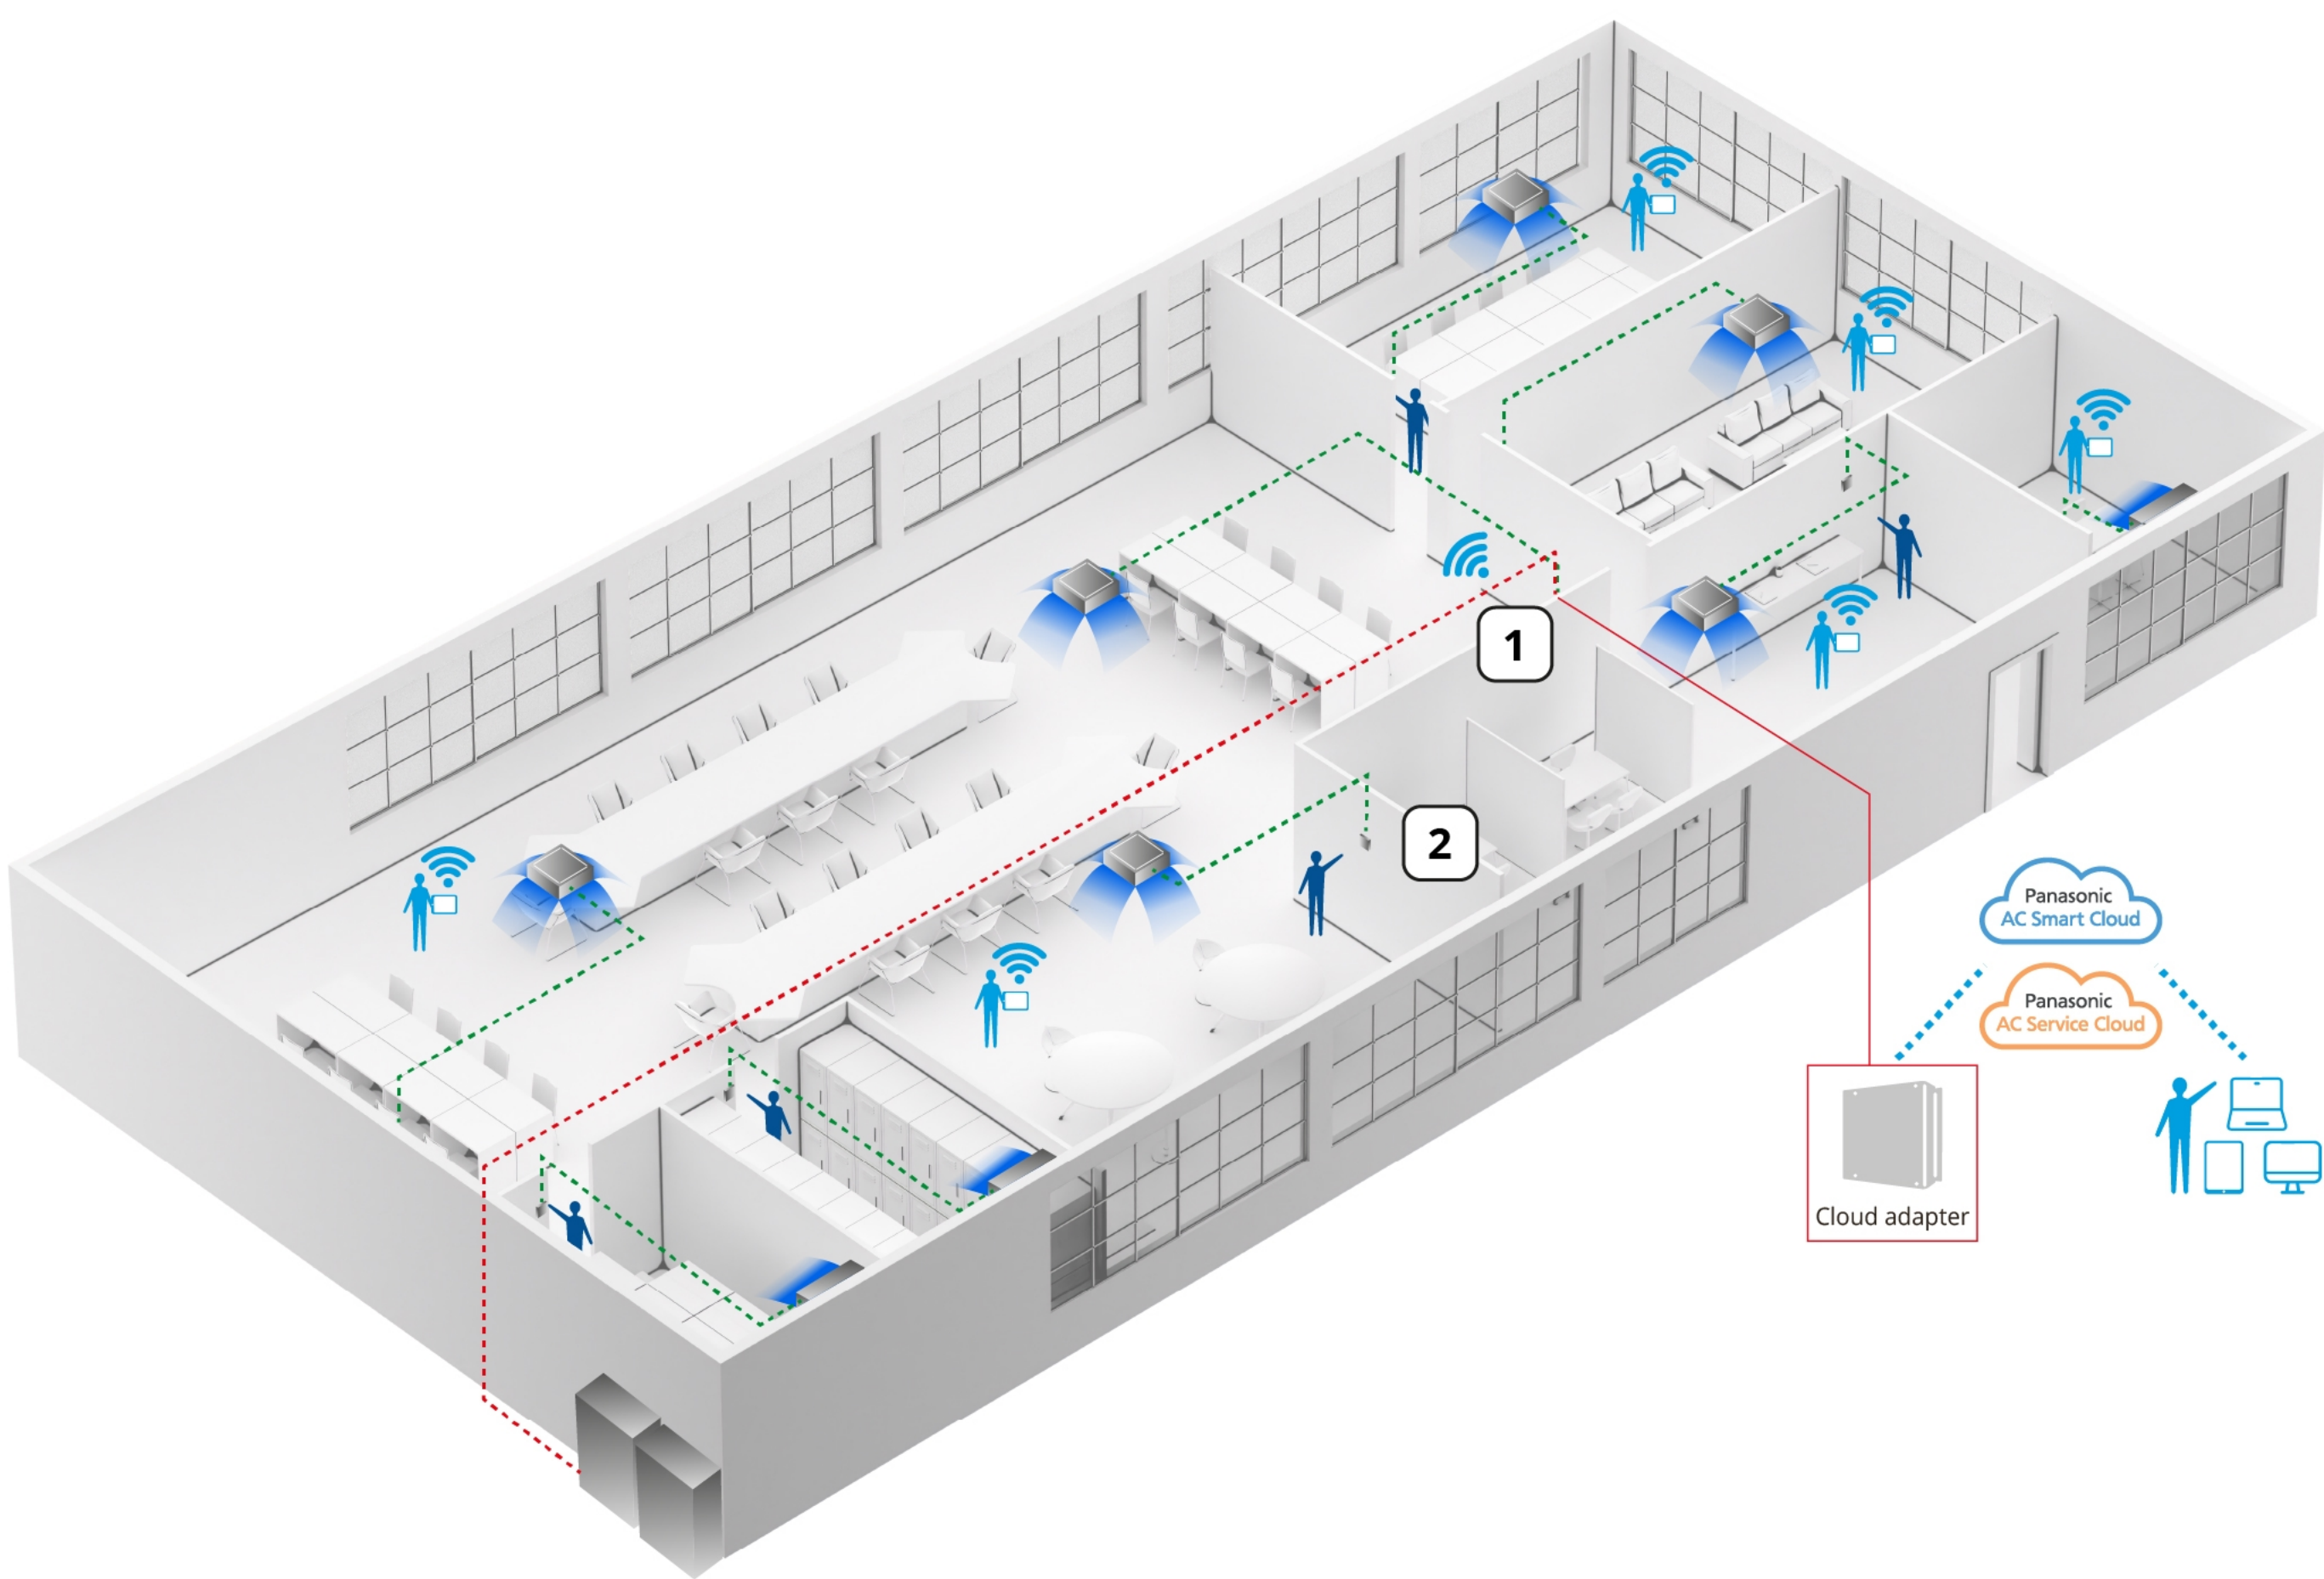

Connectivity focused plan

Connectivity

Cloud adapter

Individual control (VRF)

Focused Connectivity

Performance score

- Bacteria and virus inhibition: ★★★★★☆
- Connectivity: ★★★★★★
- Ease of installation: ★★★★★★
- CO₂ concentration: ★★★★★★
- Deodorisation: ★★★★★☆