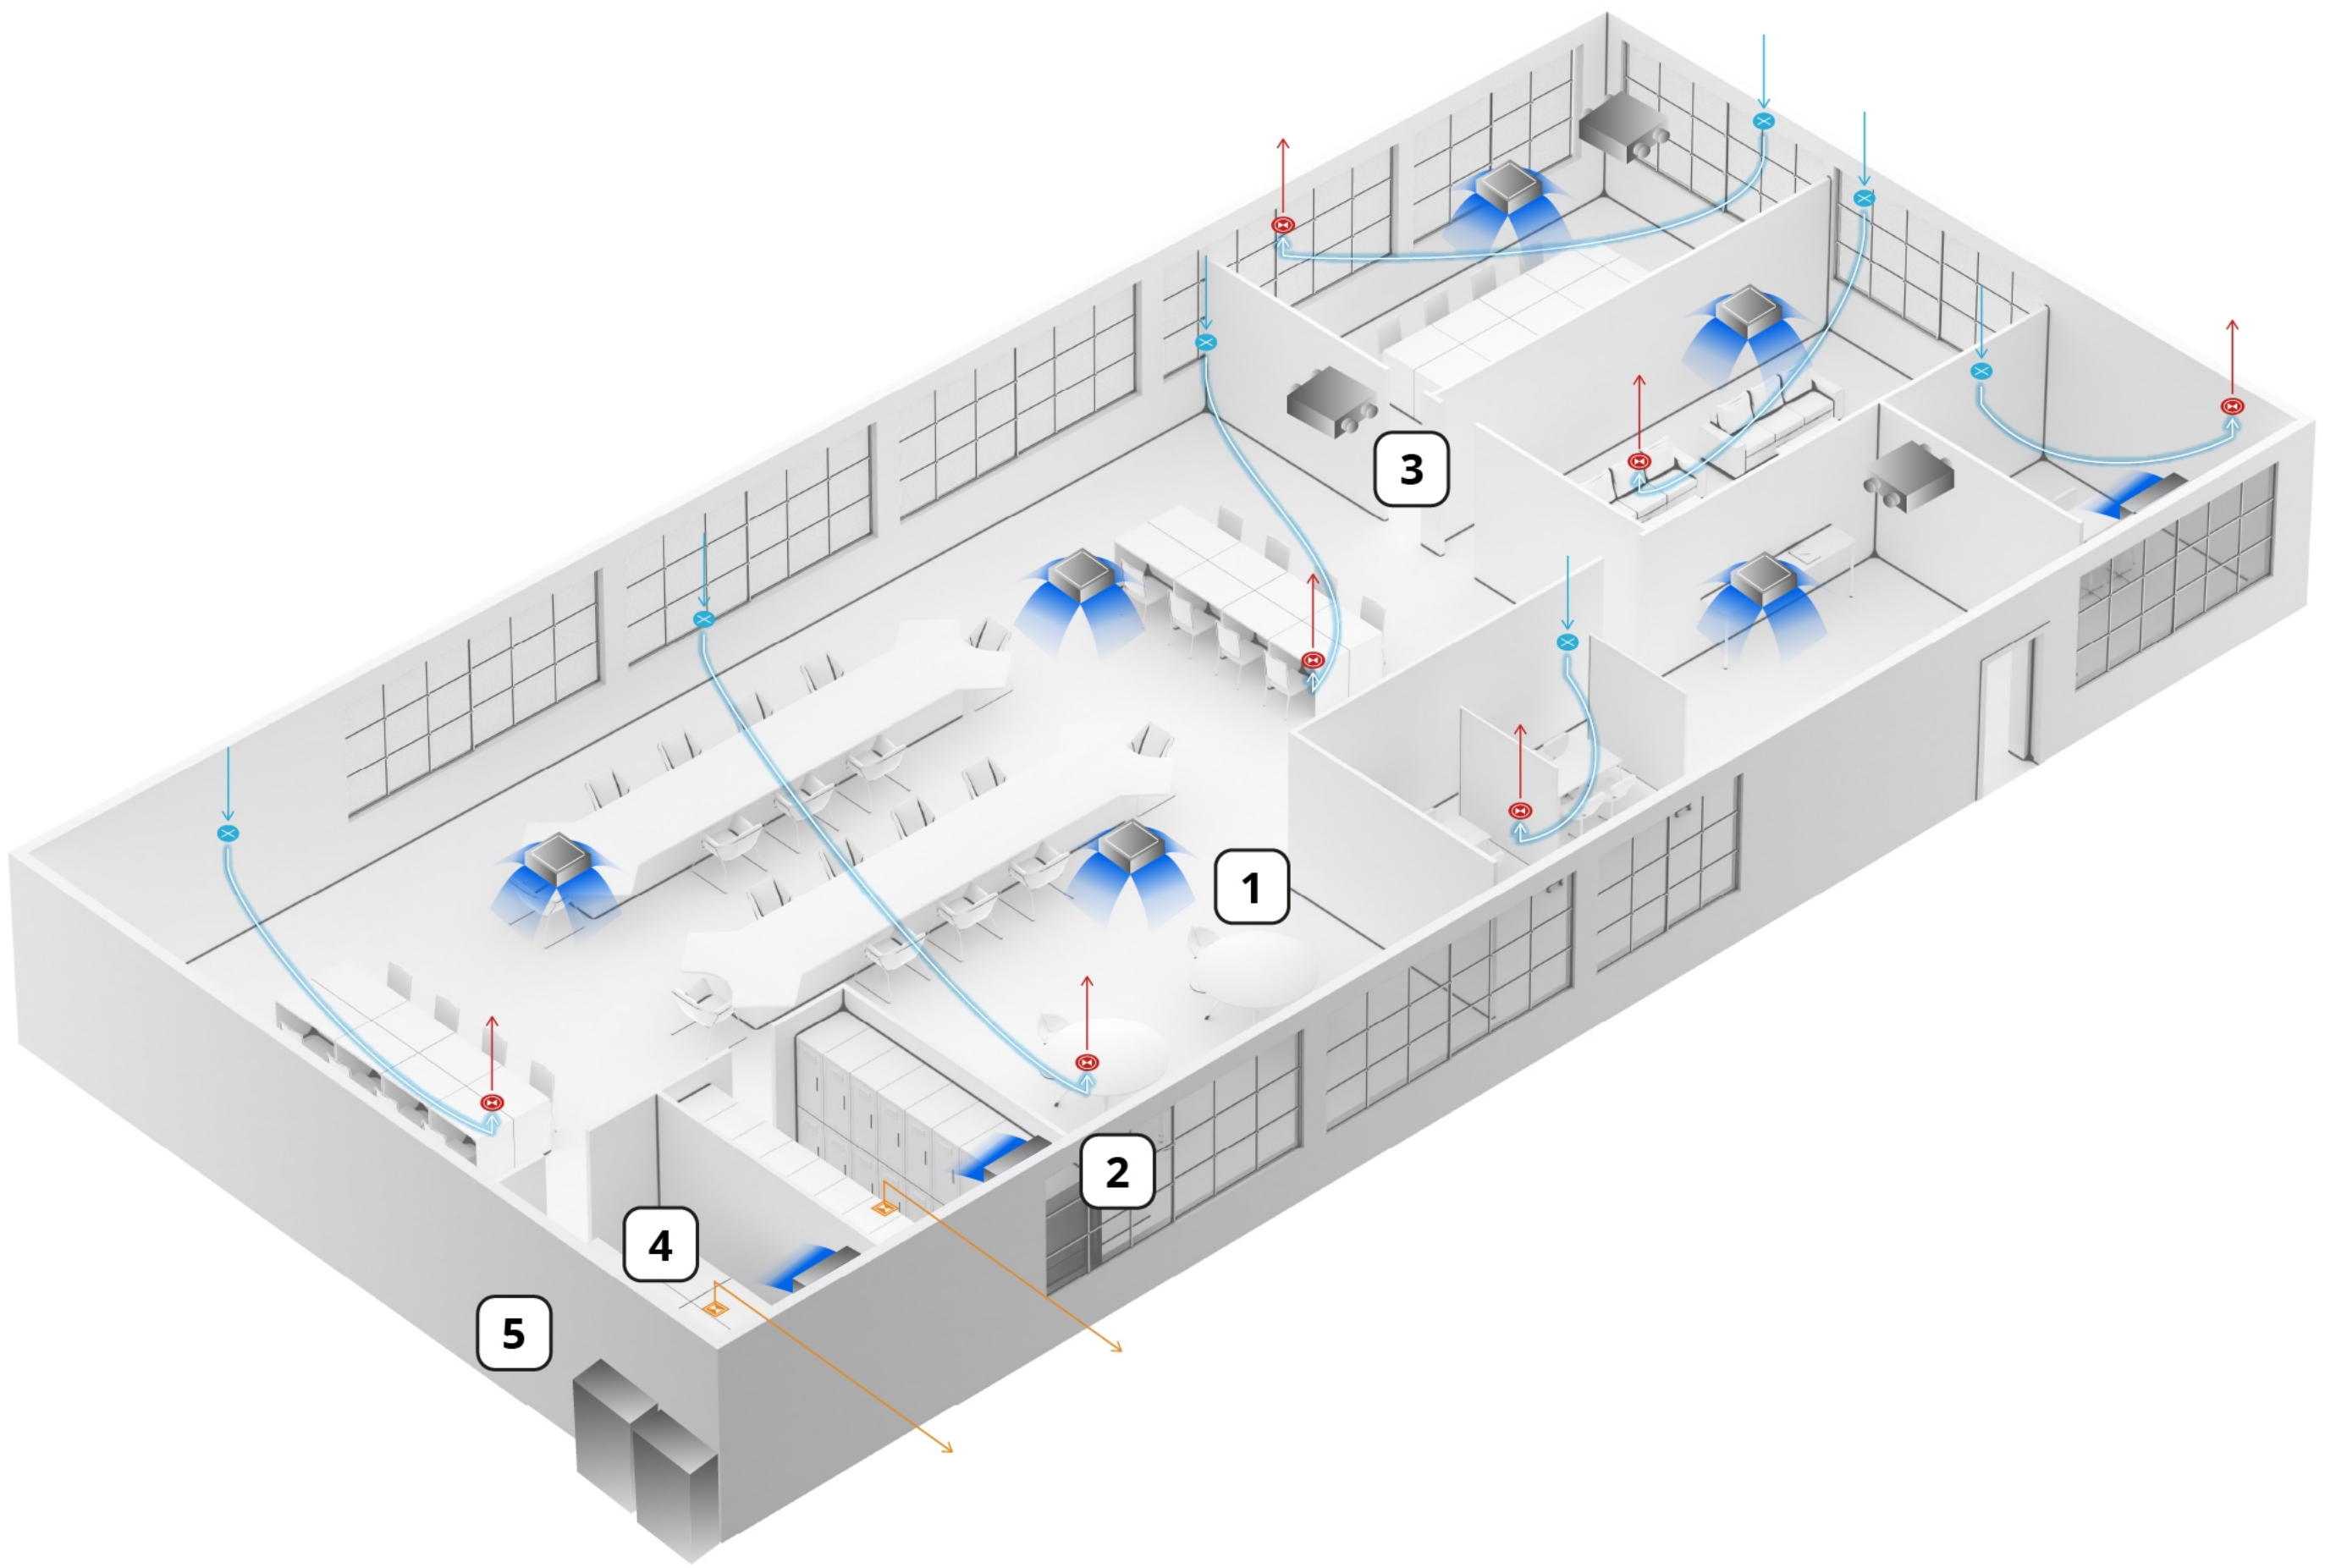

Air cleaning focused plan

Air cleaning plan details (+)

Connectivity plan details (+)

4-way cassette

Wall-mounted

ERV

Ventilation Fan

VRF Outdoor Unit

Focused Ventilation and air conditioning

Performance score

- Bacteria and virus inhibition: ★★★★★★
- Connectivity: ★☆☆☆☆
- Ease of installation: ★★★★★★
- CO₂ concentration: ★★★★★★
- Deodorisation: ★★★★★★