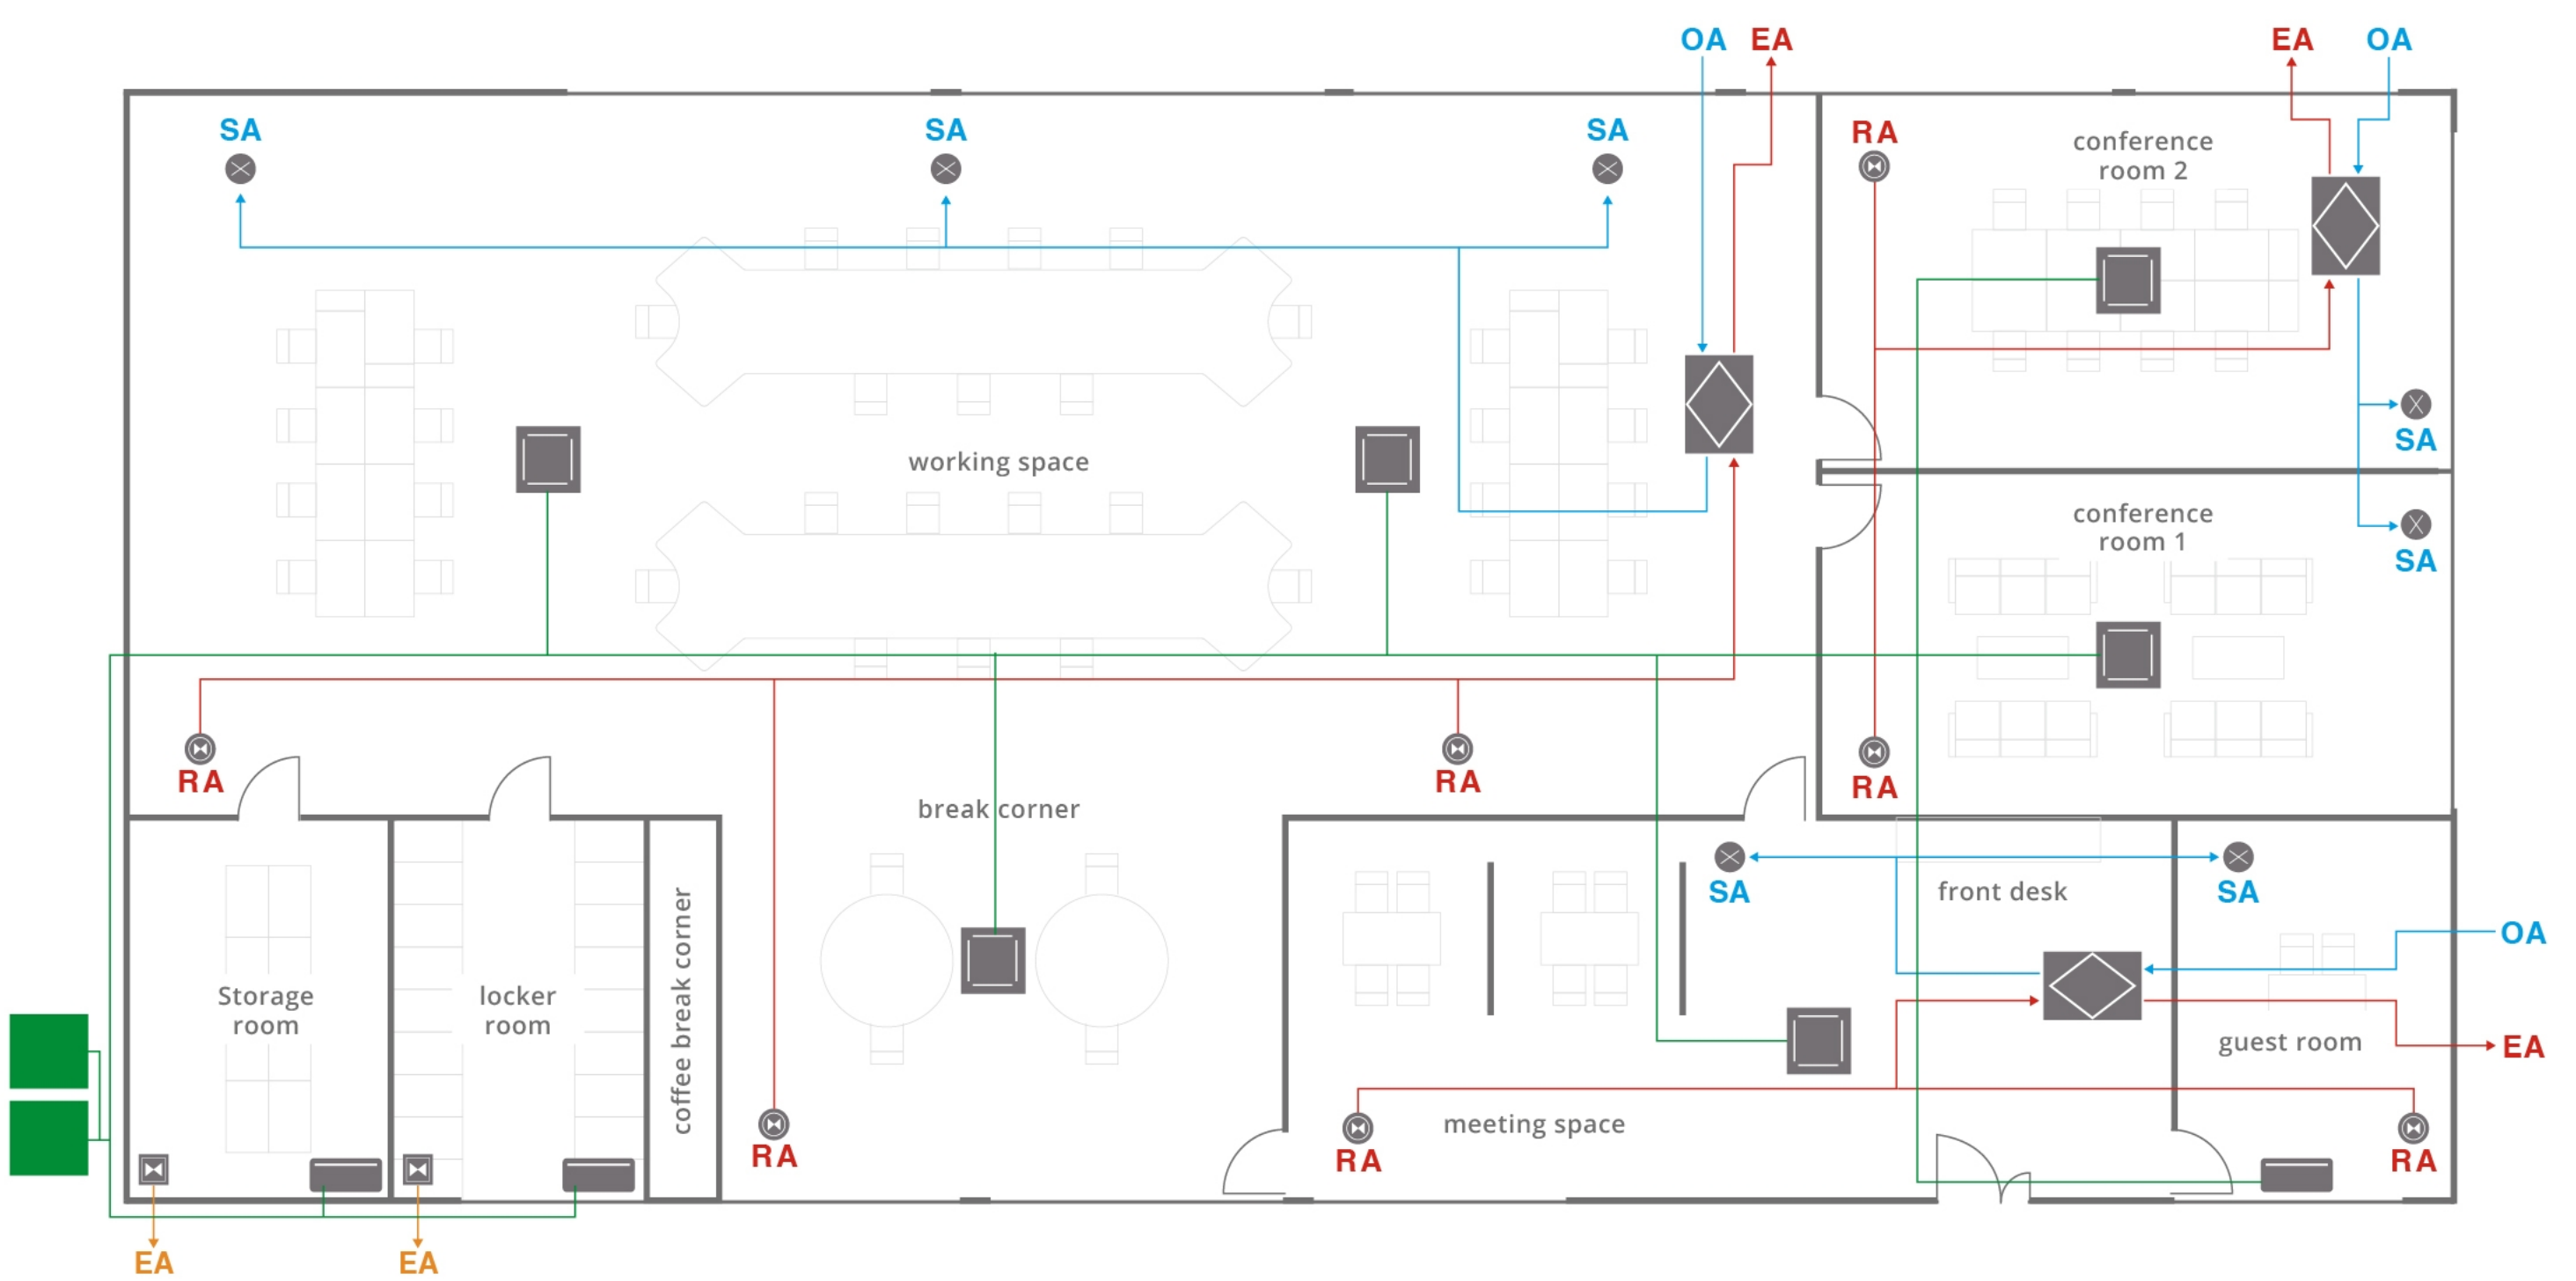

Focused Ventilation and air conditioning

Performance score

- Bacteria and virus inhibition: ★★★★★★
- Connectivity: ★☆☆☆☆
- Ease of installation: ★★★★★★
- CO₂ concentration: ★★★★★★
- Deodorisation: ★★★★★★

[Find out how we score the performance of our systems](#)