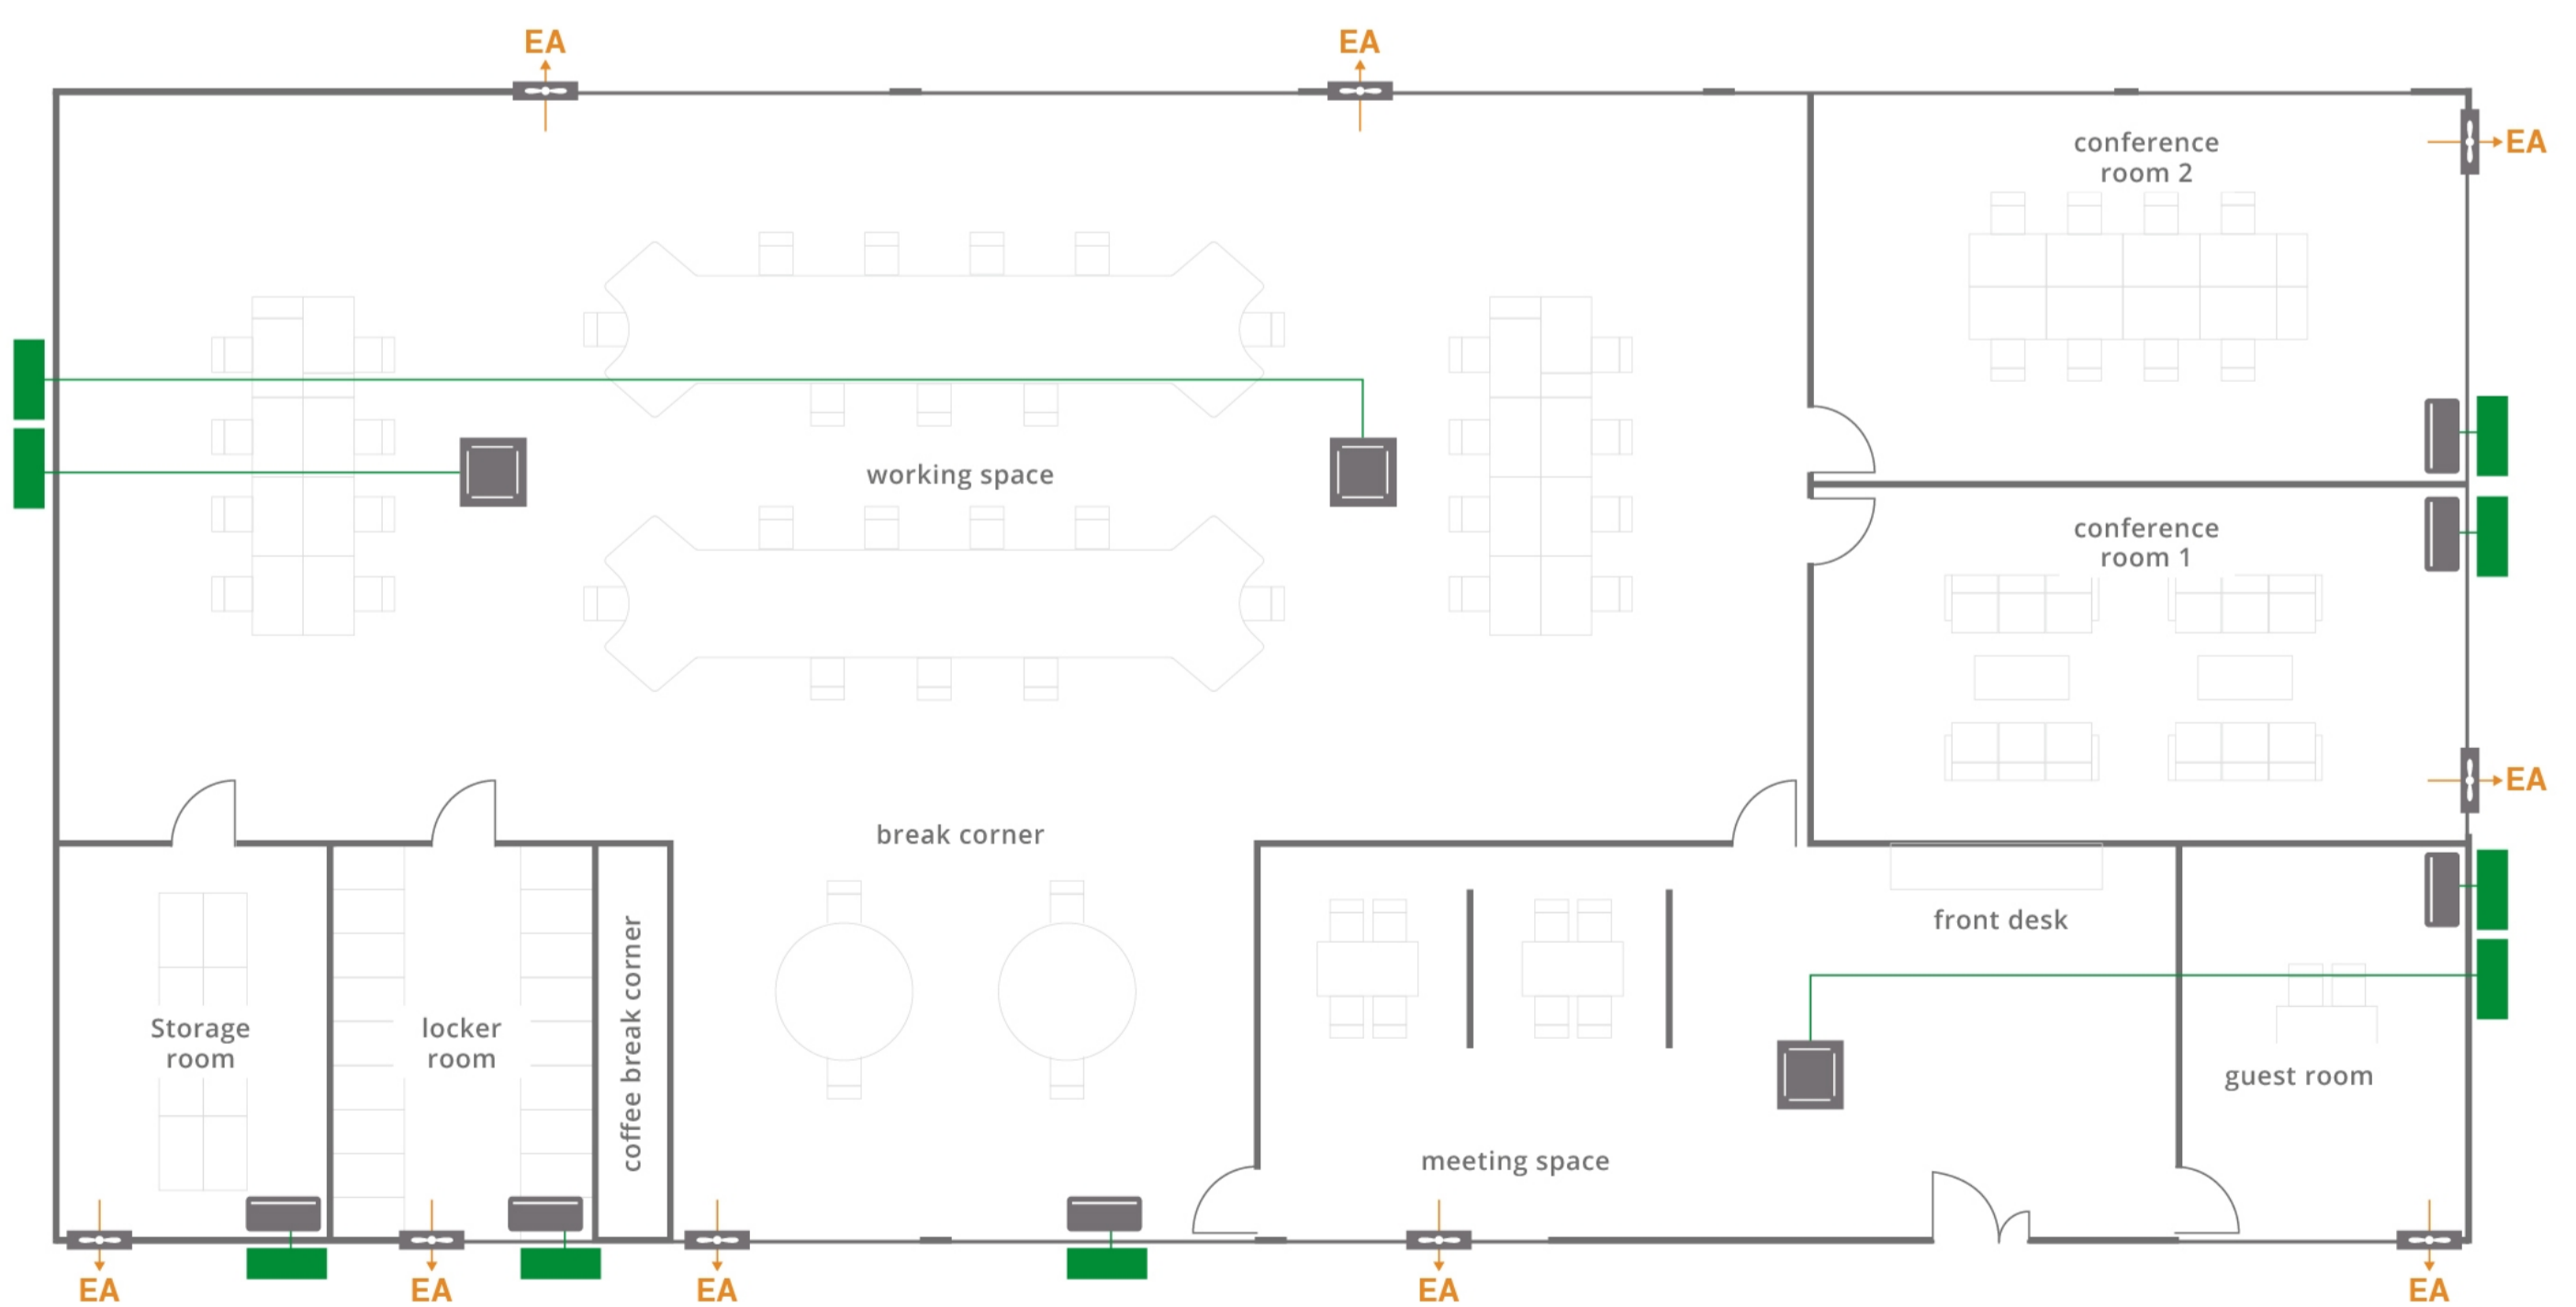

Focused Ventilation and air conditioning

Performance score

- Bacteria and virus inhibition: ★★★★★
- Connectivity: ★★★★★
- Ease of installation: ★★★★★
- CO₂ concentration: ★★★★★
- Deodorisation: ★★★★★

[Find out how we score the performance of our systems](#)