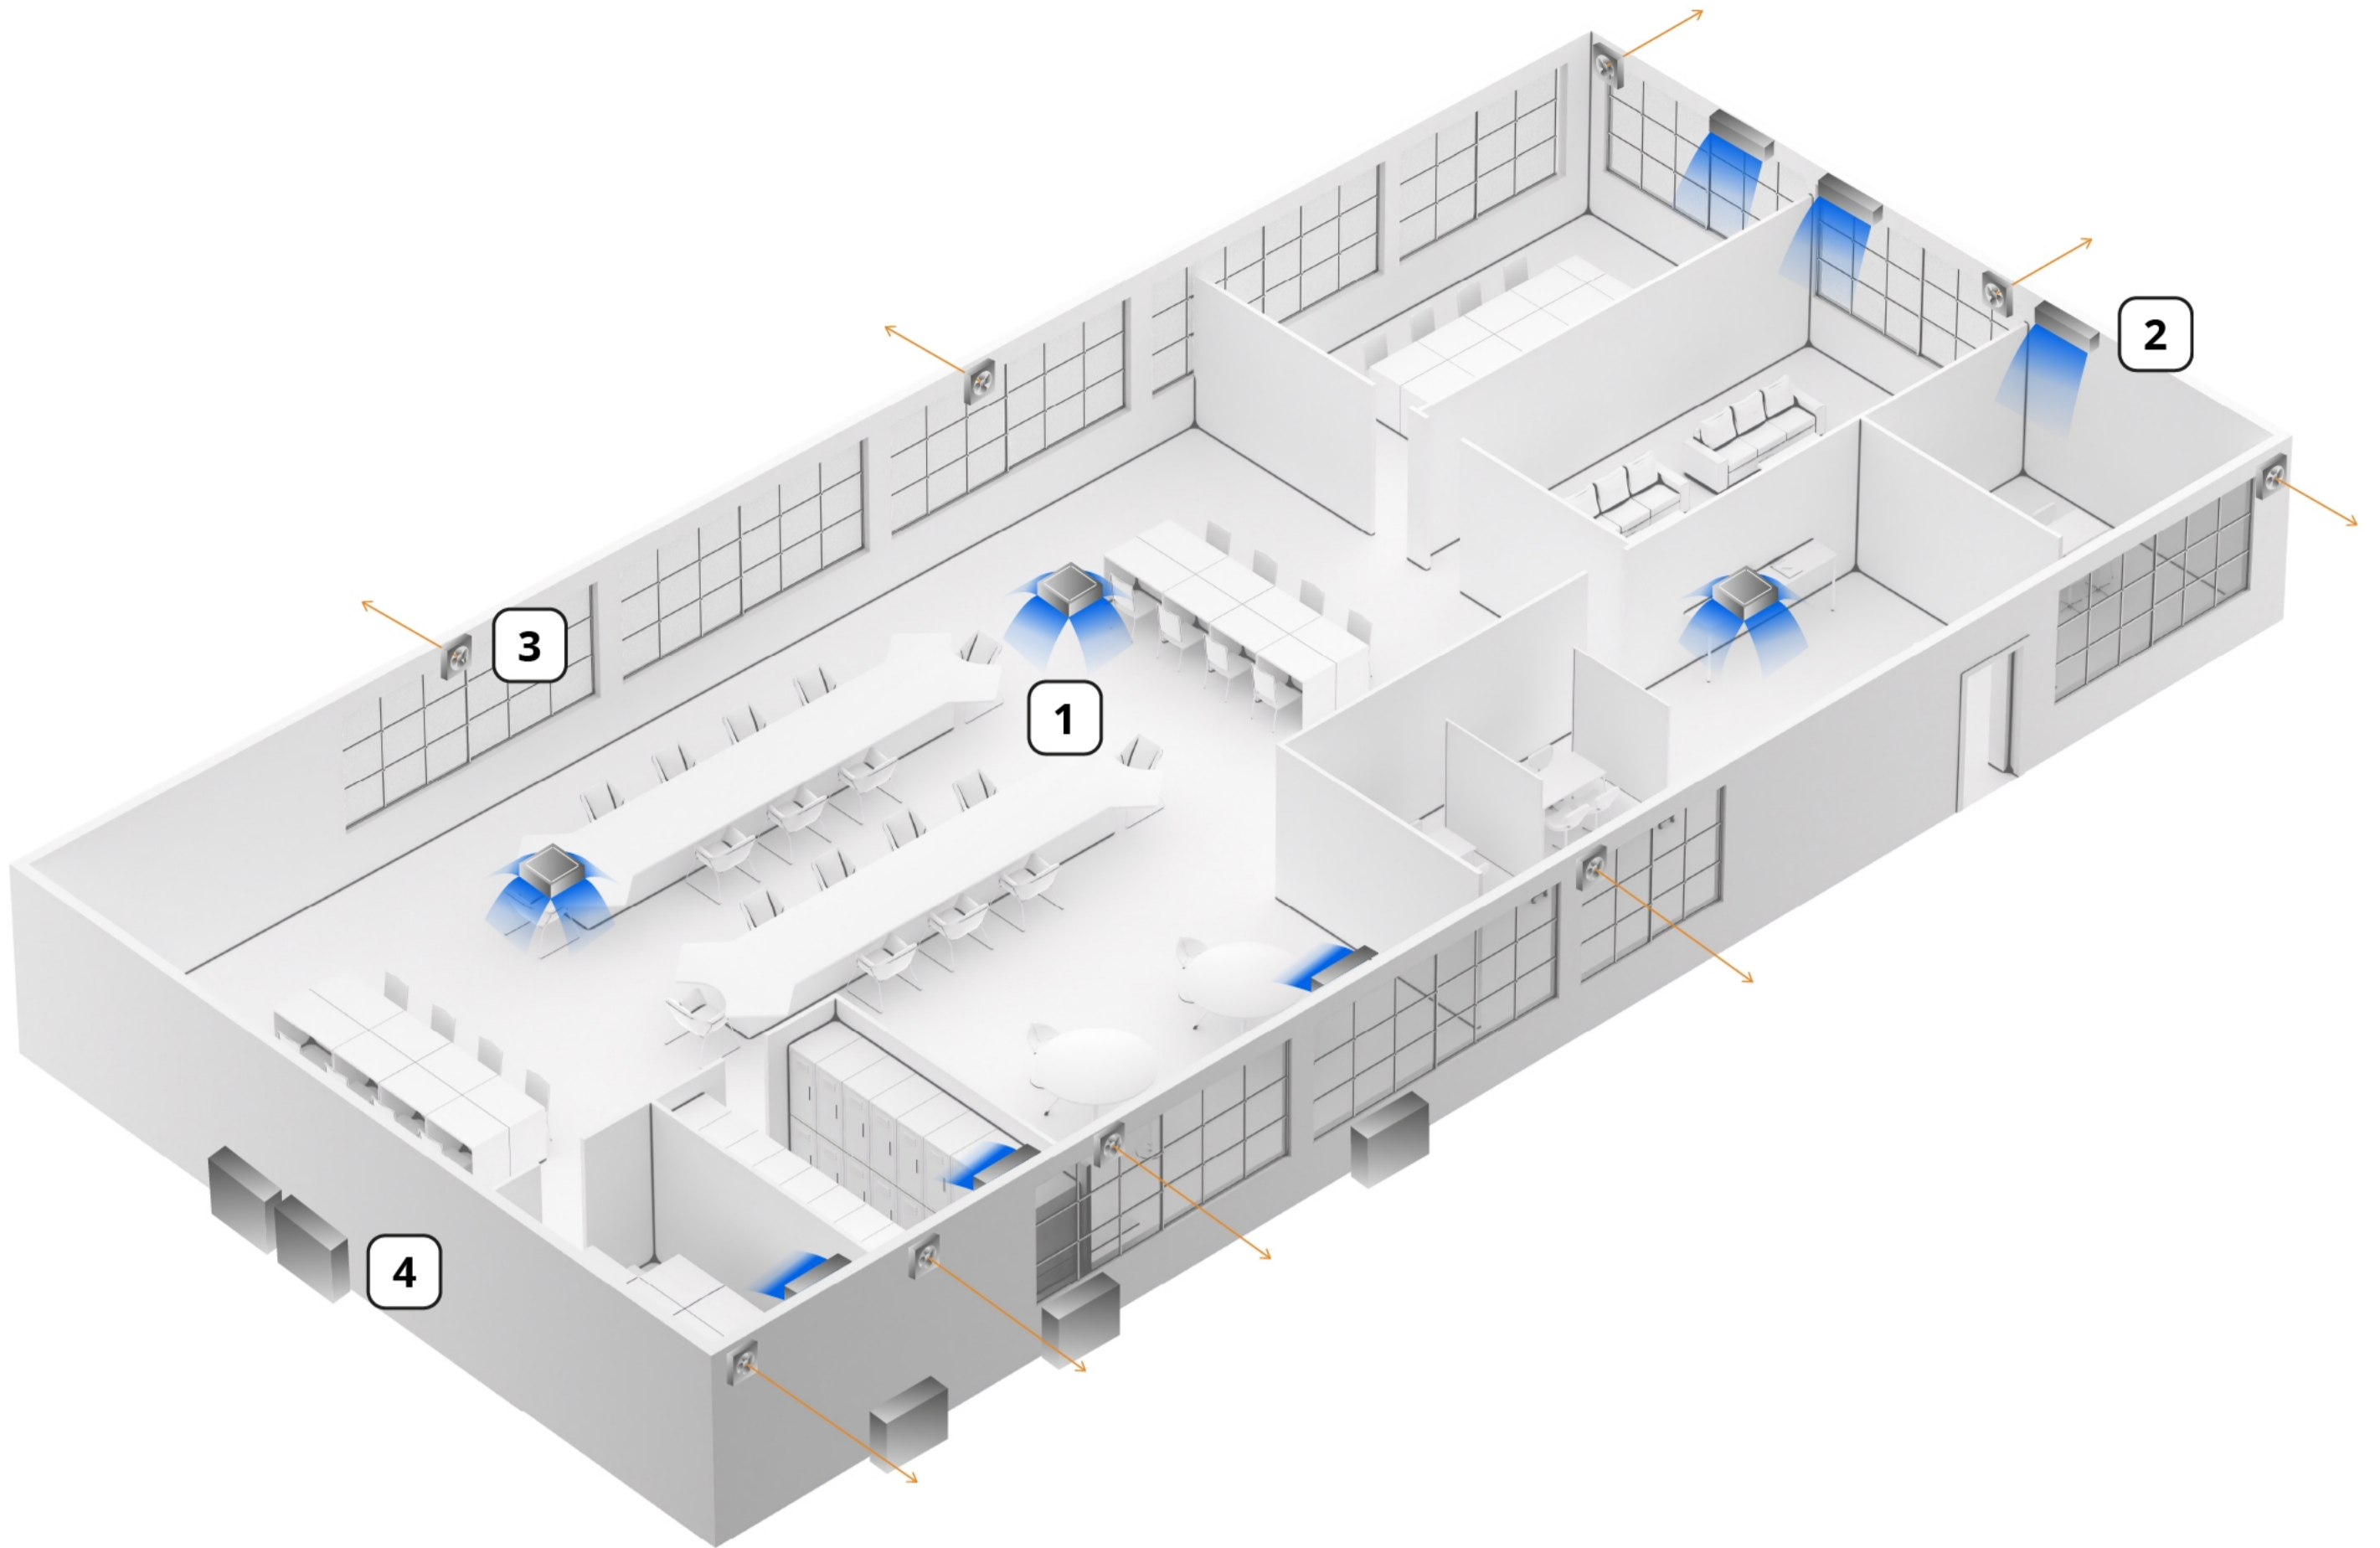

Air cleaning and connectivity standard plan

Air cleaning plan details (+)

Connectivity plan details (+)

4-way cassette

Wall-mounted

Wall-mount Ventilation fan

Single-split Outdoor Unit (RAC)

Single-split Outdoor Unit(PAC)