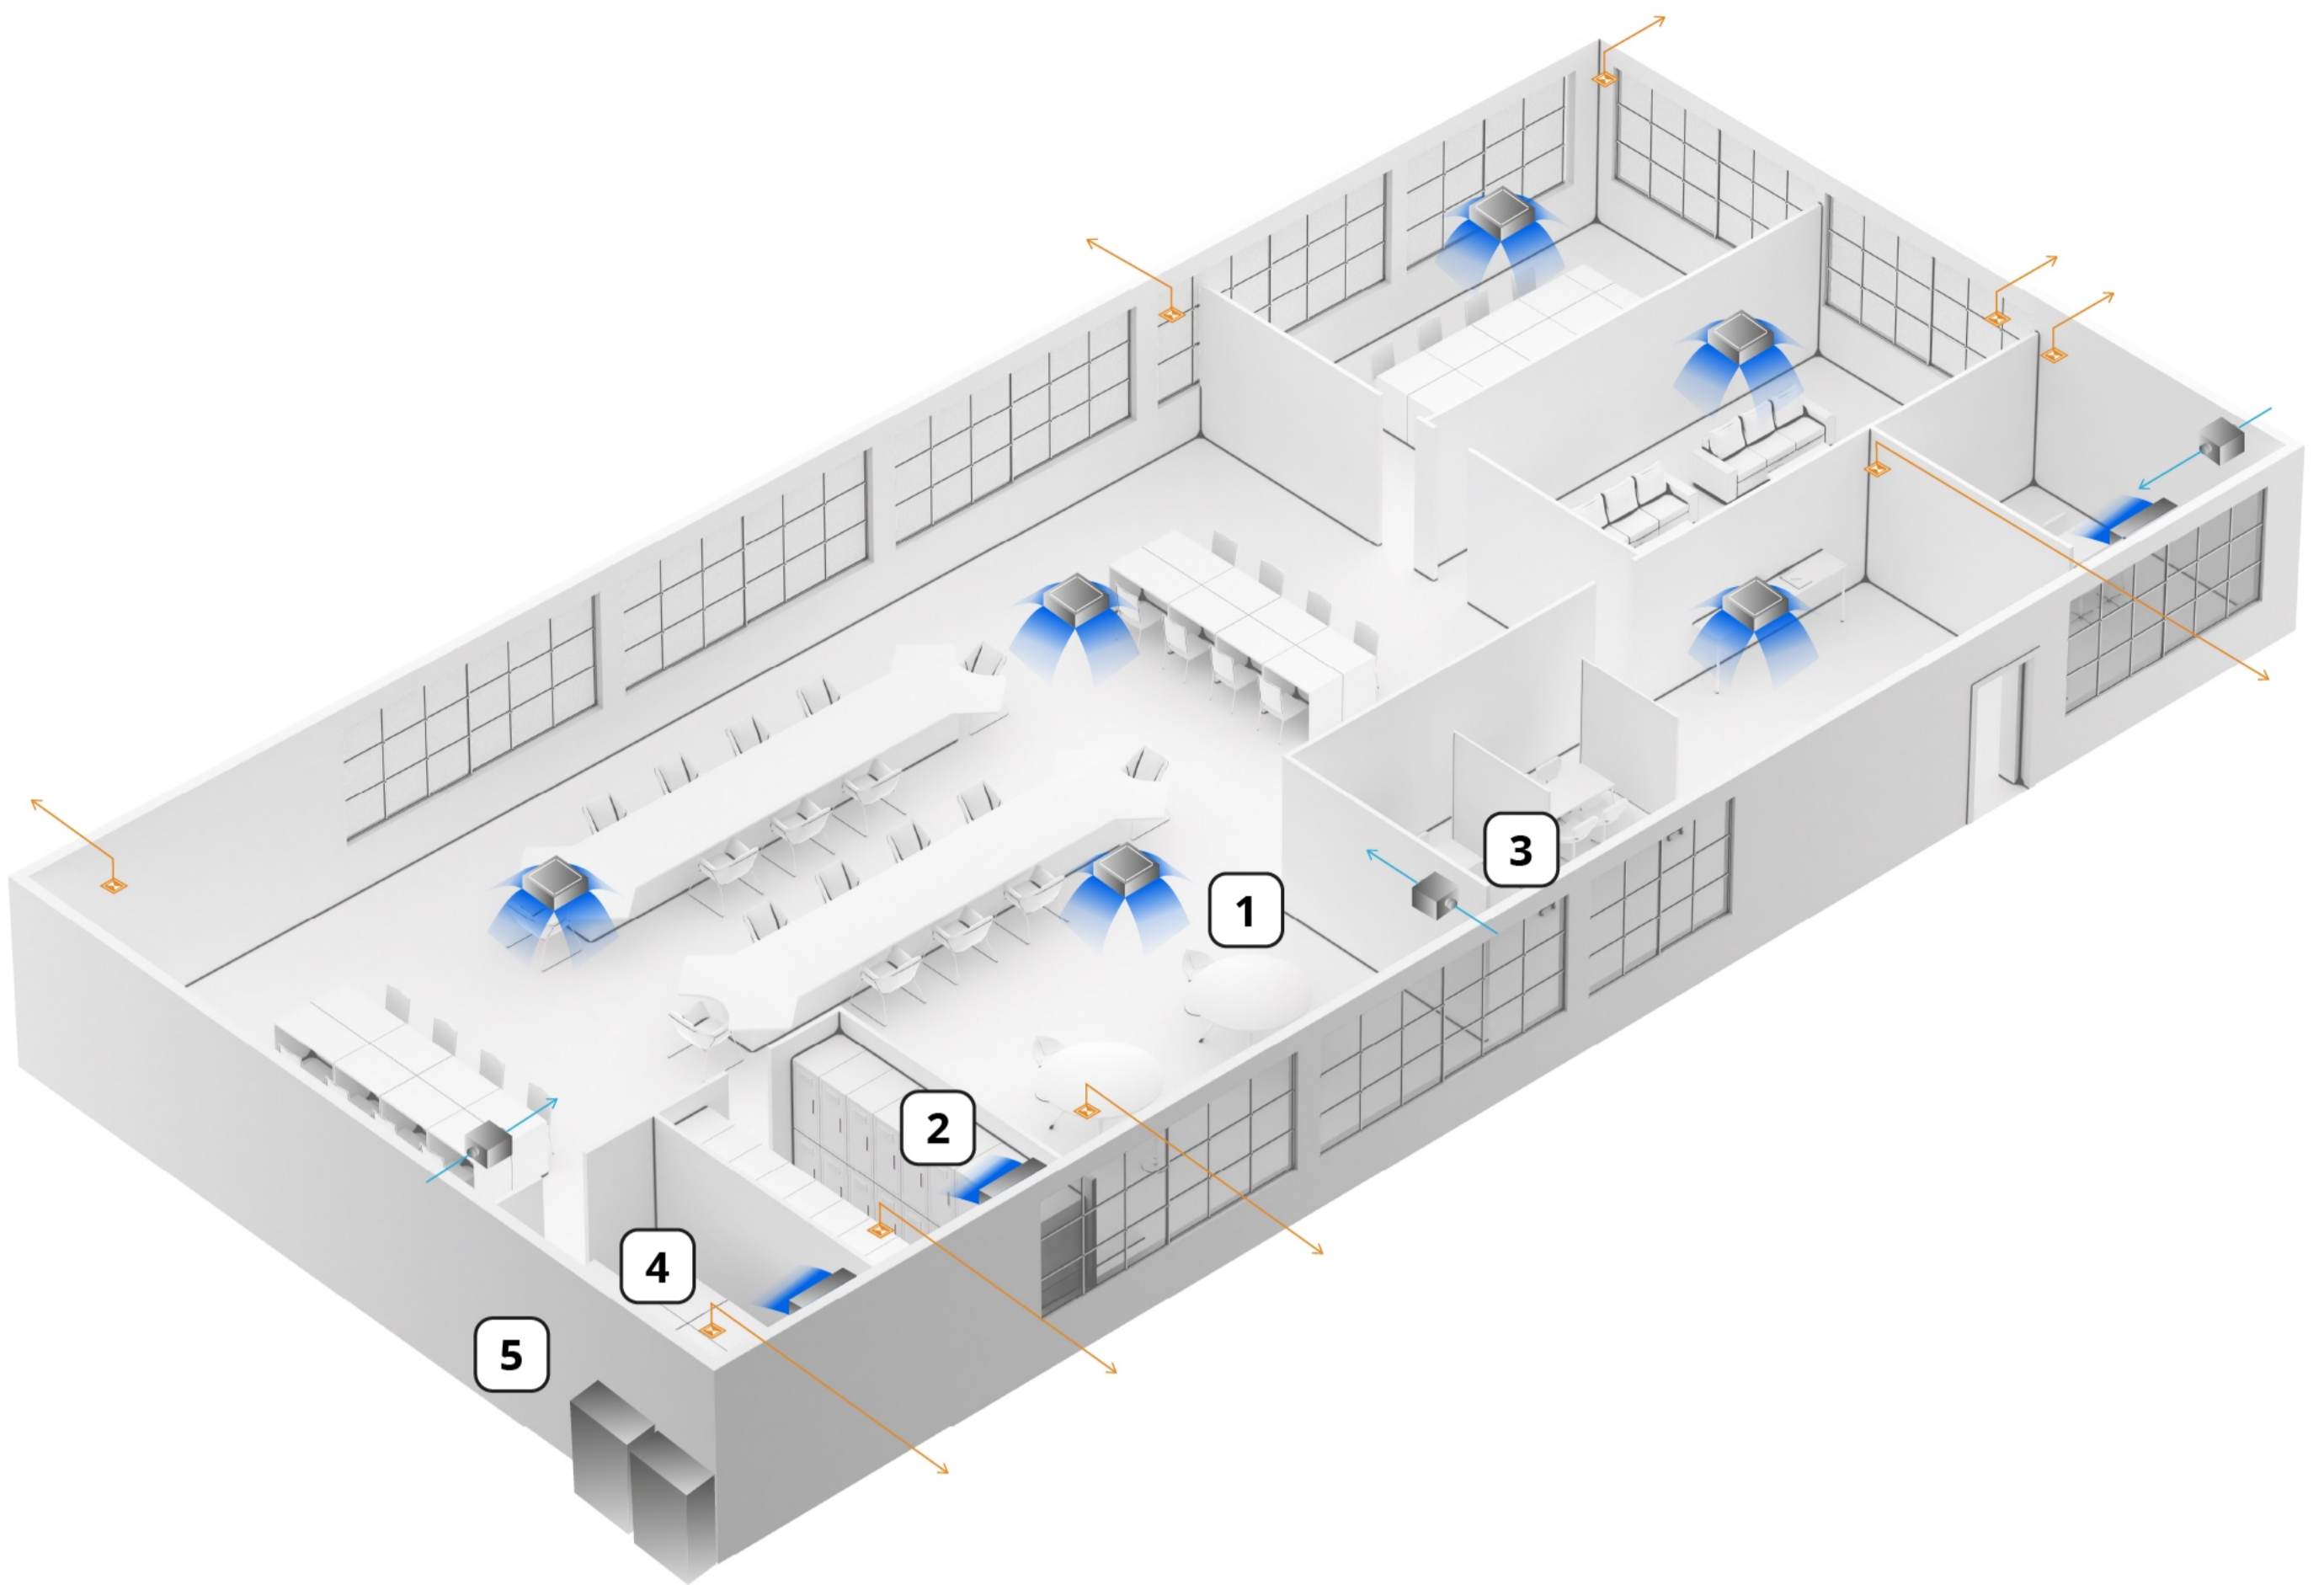

# Connectivity focused plan

Air cleaning plan details (+)

Connectivity plan details (+)

4-way cassette

Wall-mounted

Cabinet fan

Ventilation fan

Note: Models may vary by country or region.

VRF Outdoor Unit

## Focused Ventilation and air conditioning