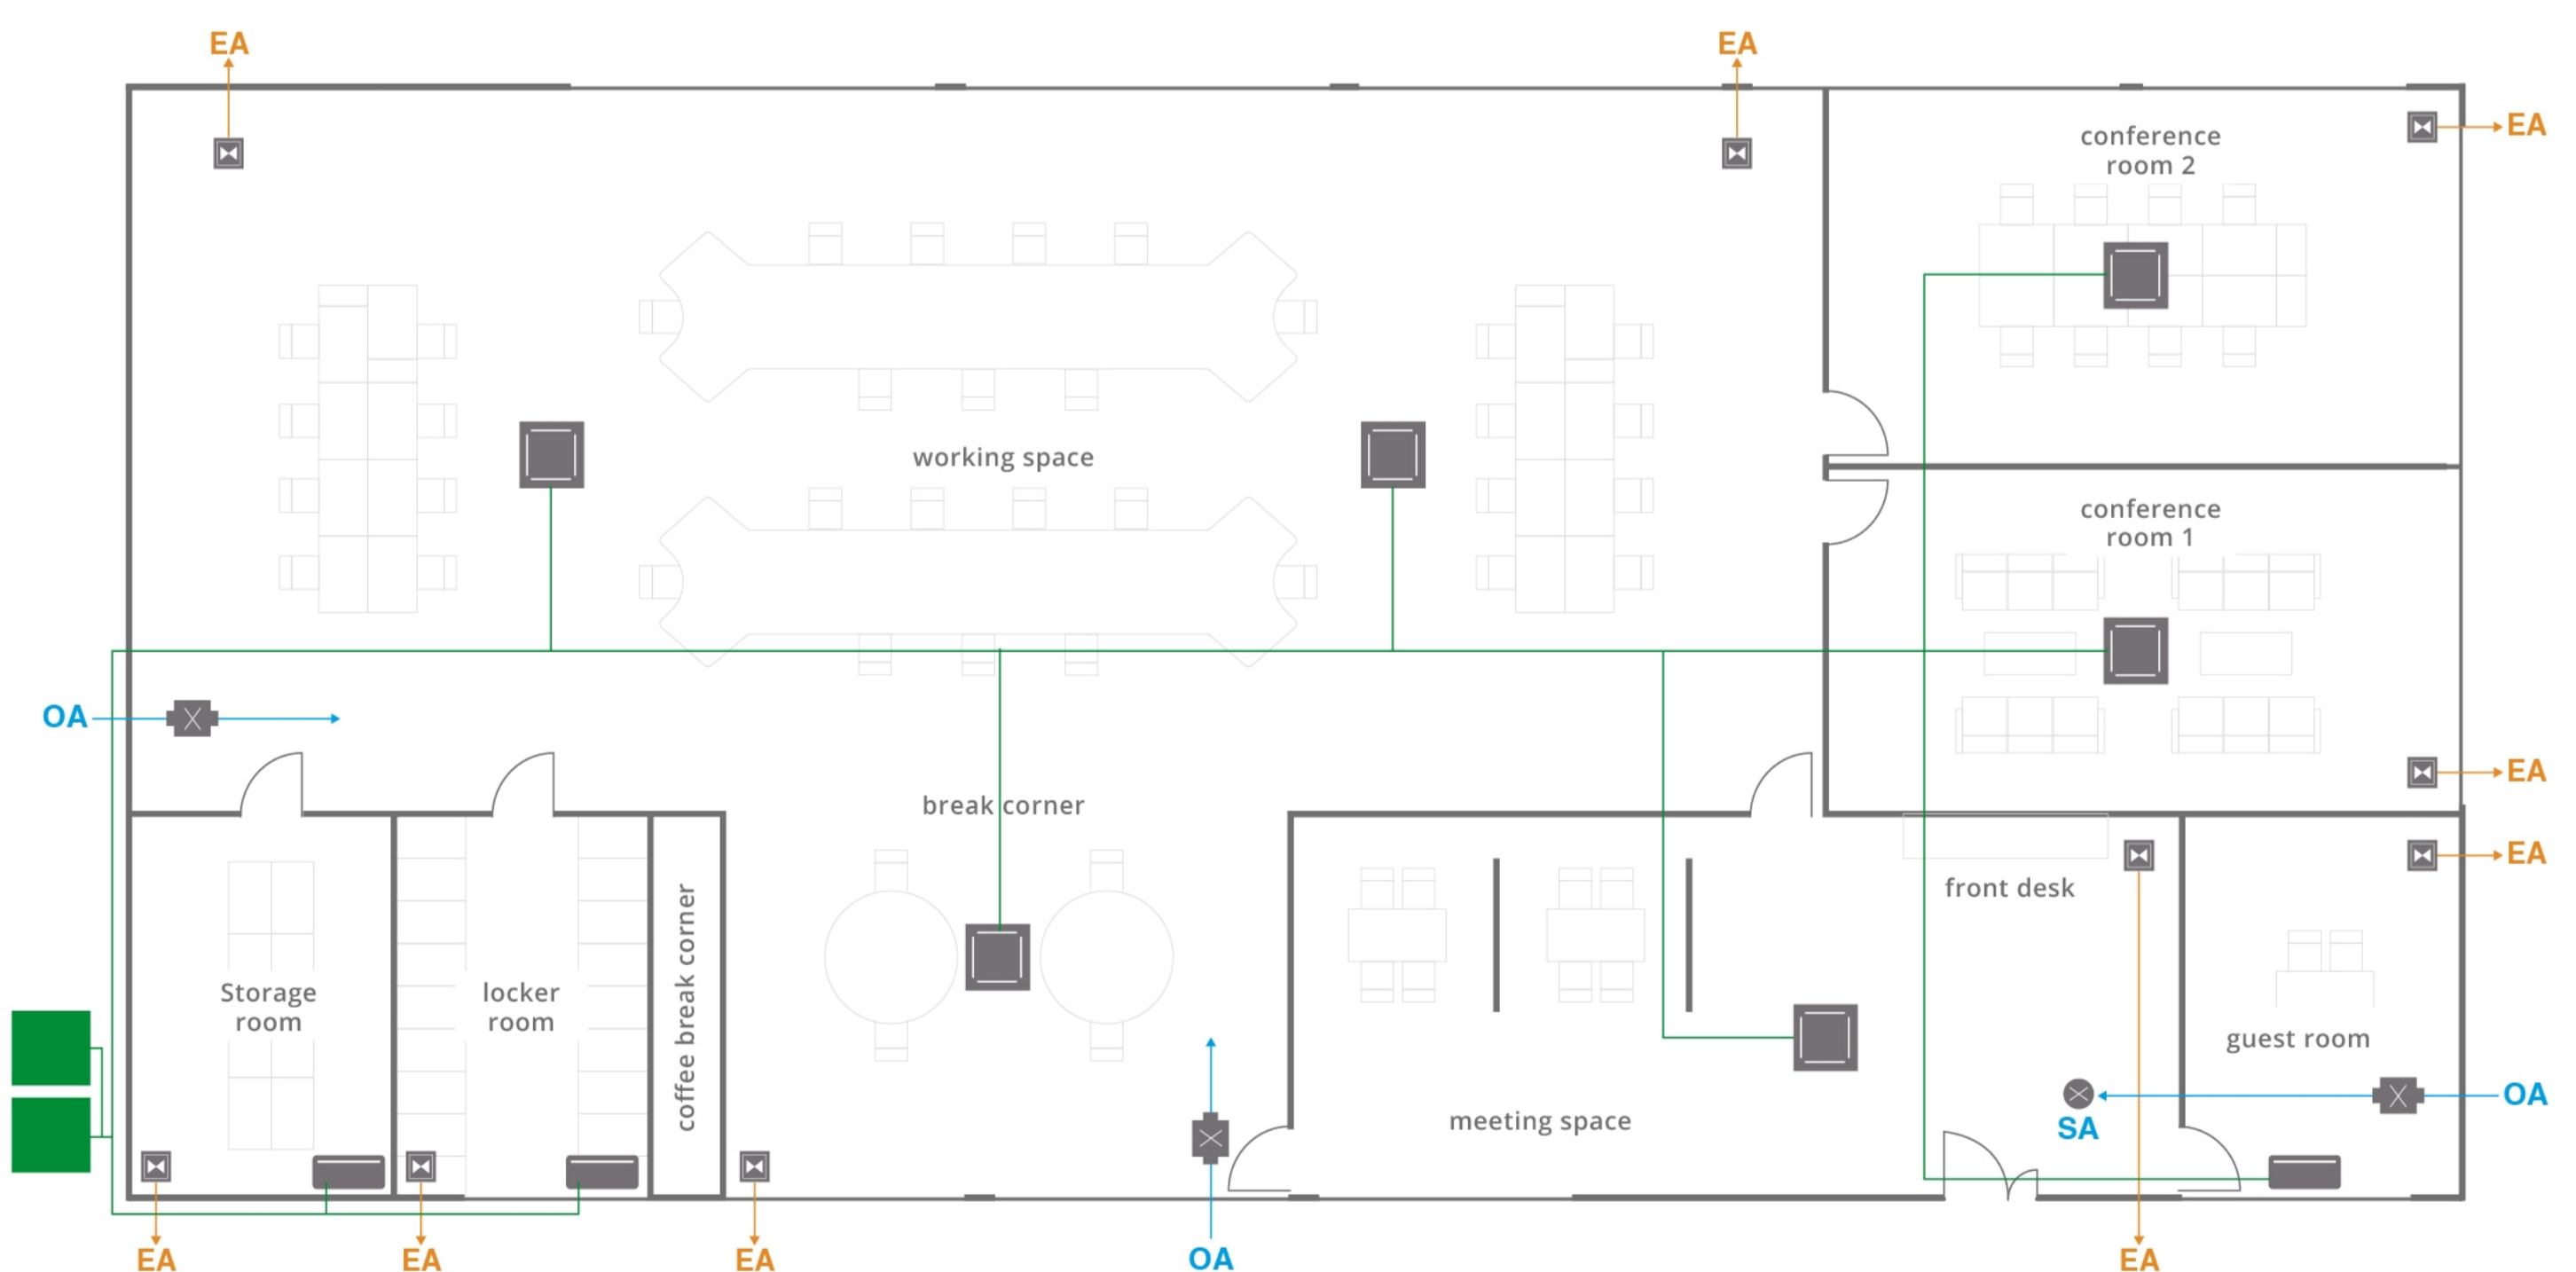

# Connectivity focused plan

Air cleaning plan details (+)

Connectivity plan details (+)

4-way cassette

Wall-mounted

Cabinet fan

Ventilation fan

Note: Models may vary by country or region.

VRF Outdoor Unit

## Focused Ventilation and air conditioning