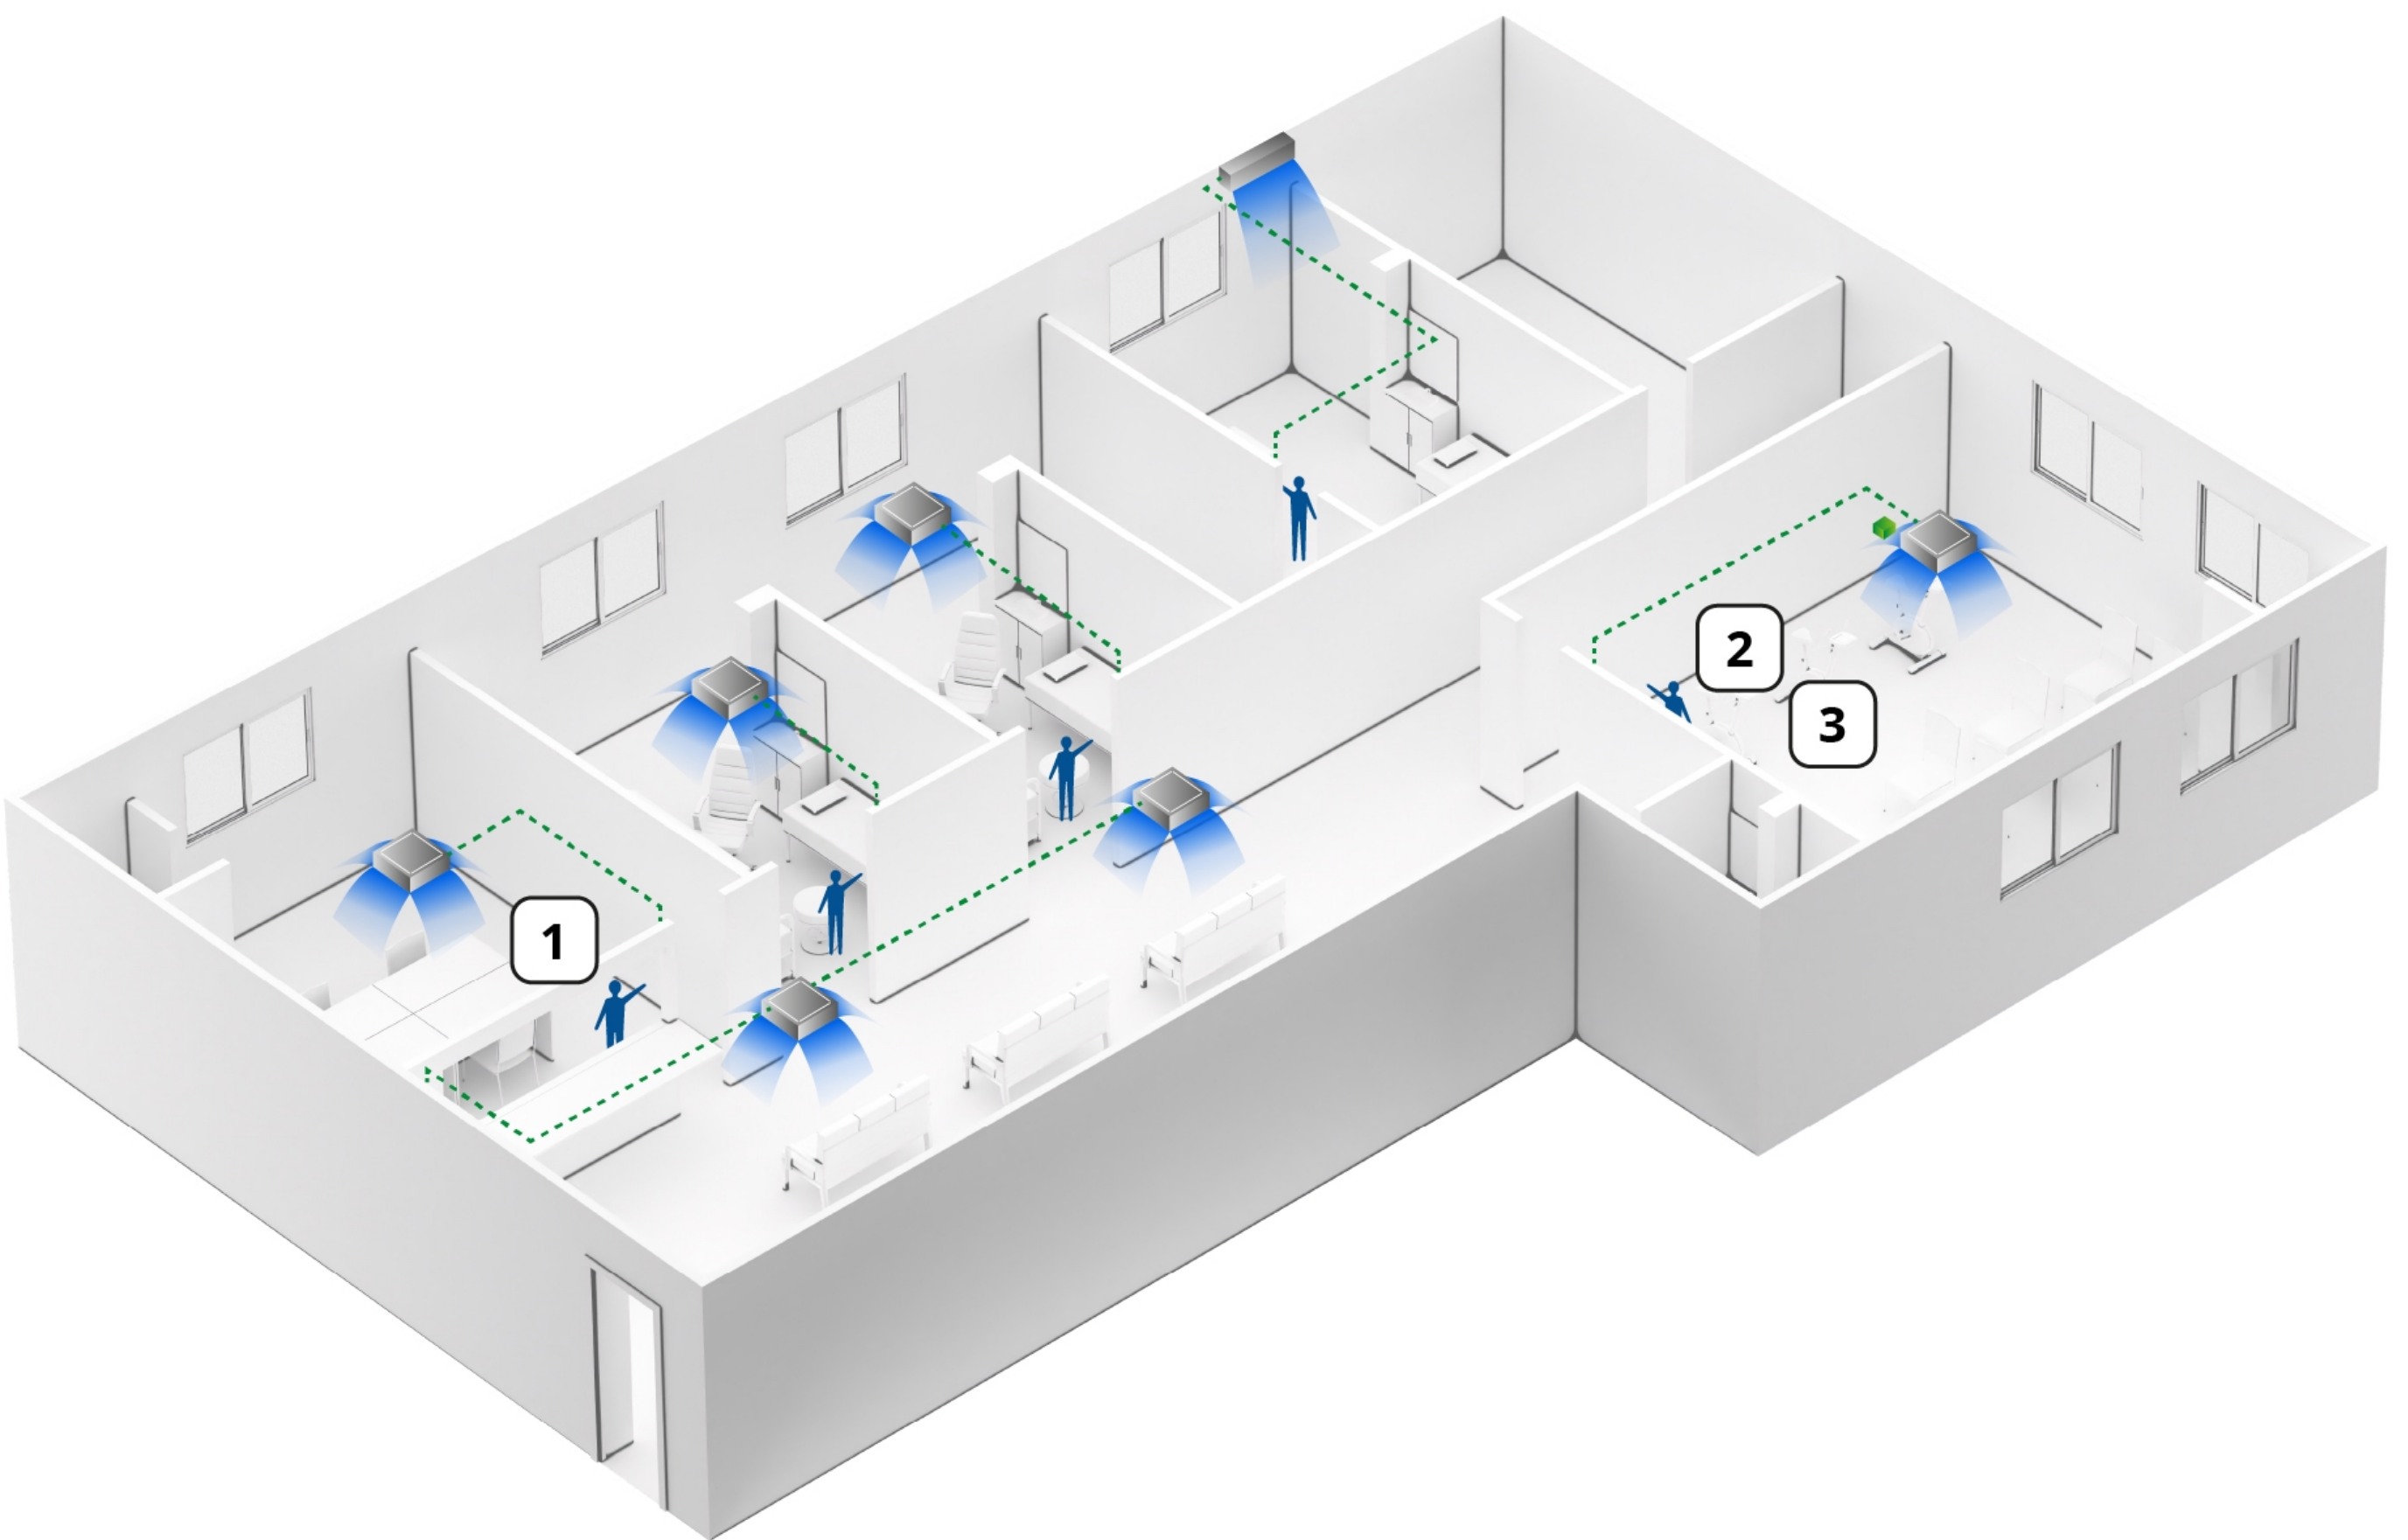

Air cleaning focused plan

Connectivity

Individual control (VRF)

Individual control (VRF)

CO₂ sensor

Focused Connectivity

Performance score

- Bacteria and virus inhibition: ★★★★★★
- Connectivity: ★☆☆☆☆
- Ease of installation: ★★★★★★
- CO₂ concentration: ★★★★★★
- Deodorisation: ★★★★★★