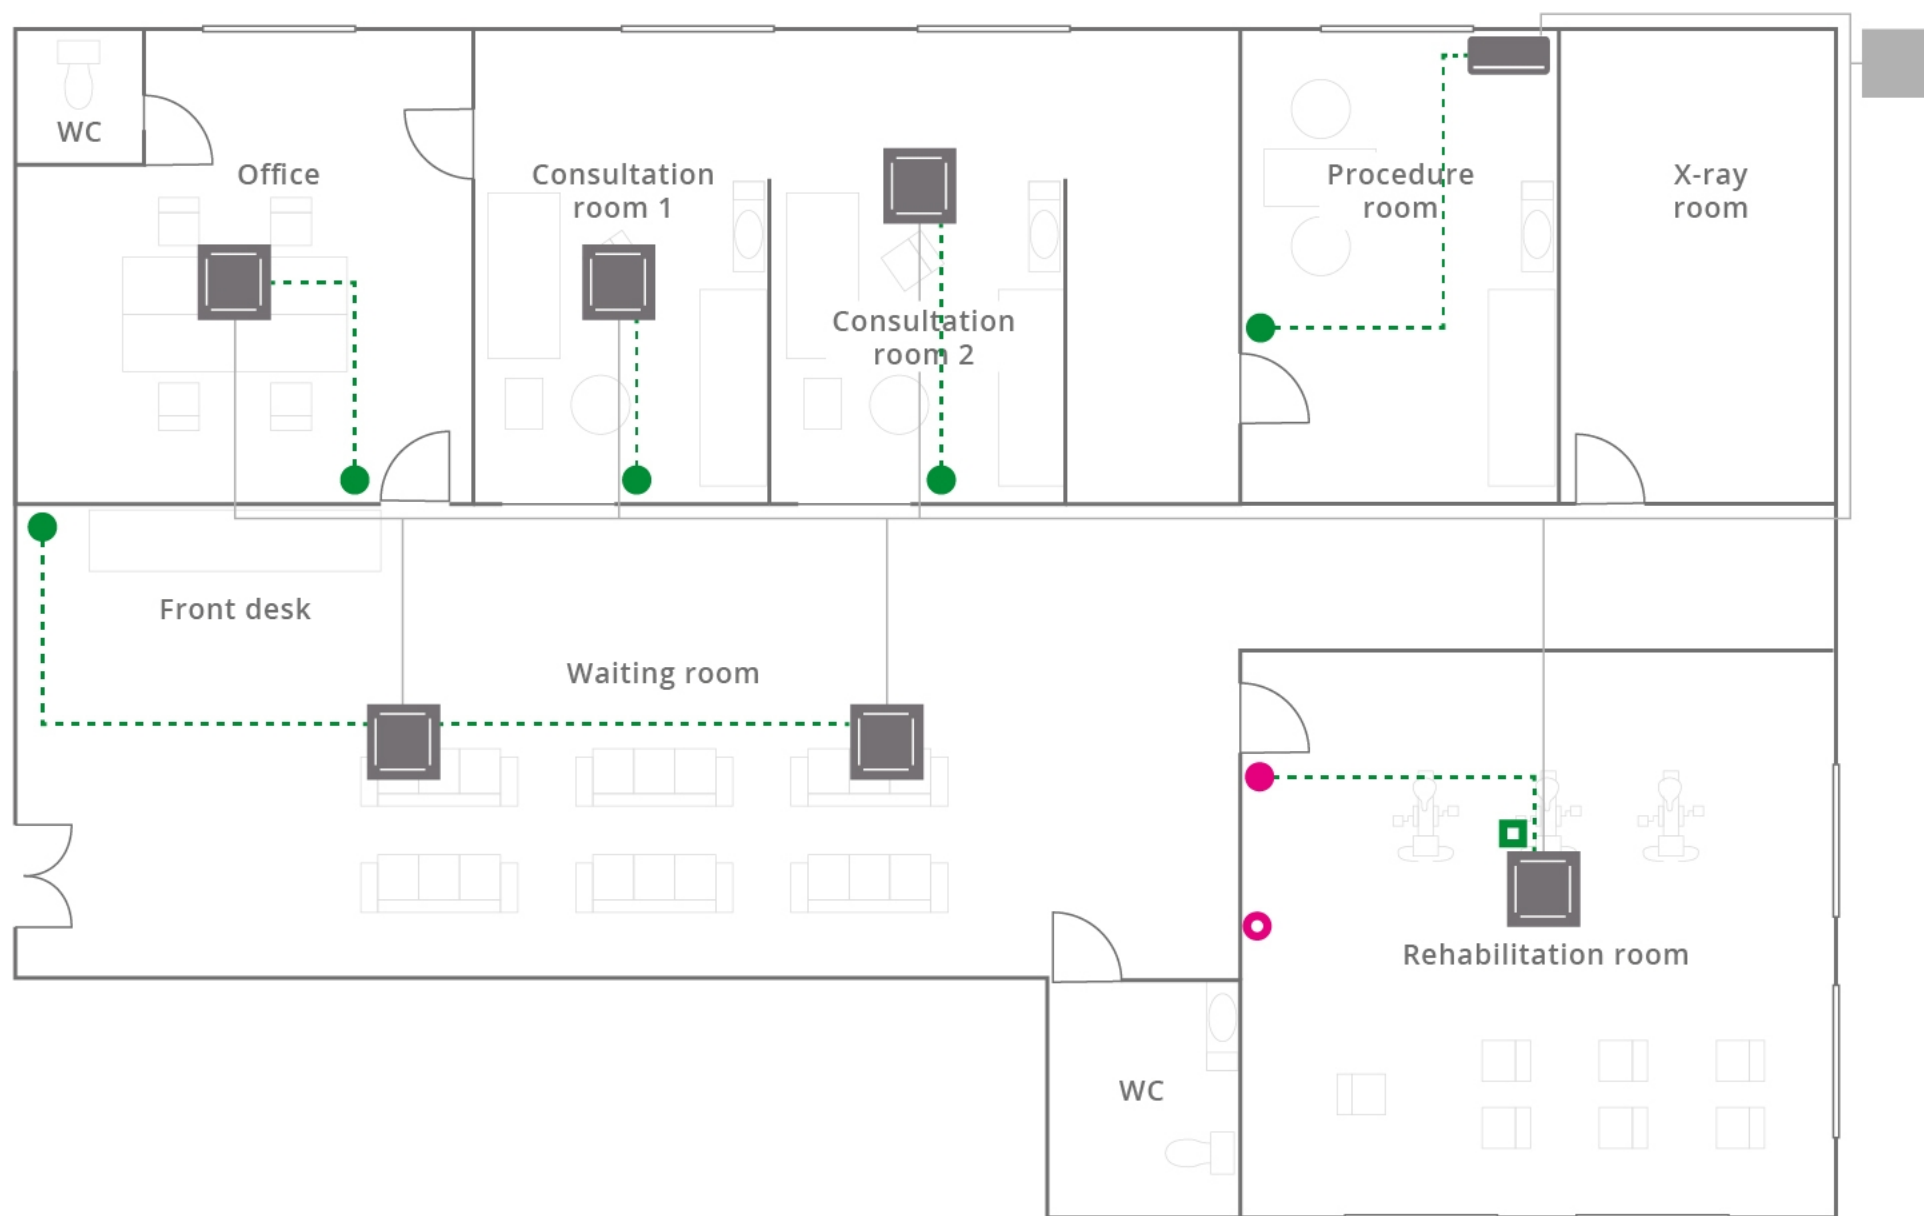

Air cleaning focused plan

Connectivity

Individual control (VRF)

Individual control (VRF)

CO₂ sensor

Focused Connectivity

Performance score

- Bacteria and virus inhibition: ★★★★★★
- Connectivity: ★☆☆☆☆
- Ease of installation: ★★★★★★
- CO₂ concentration: ★★★★★★
- Deodorisation: ★★★★★★