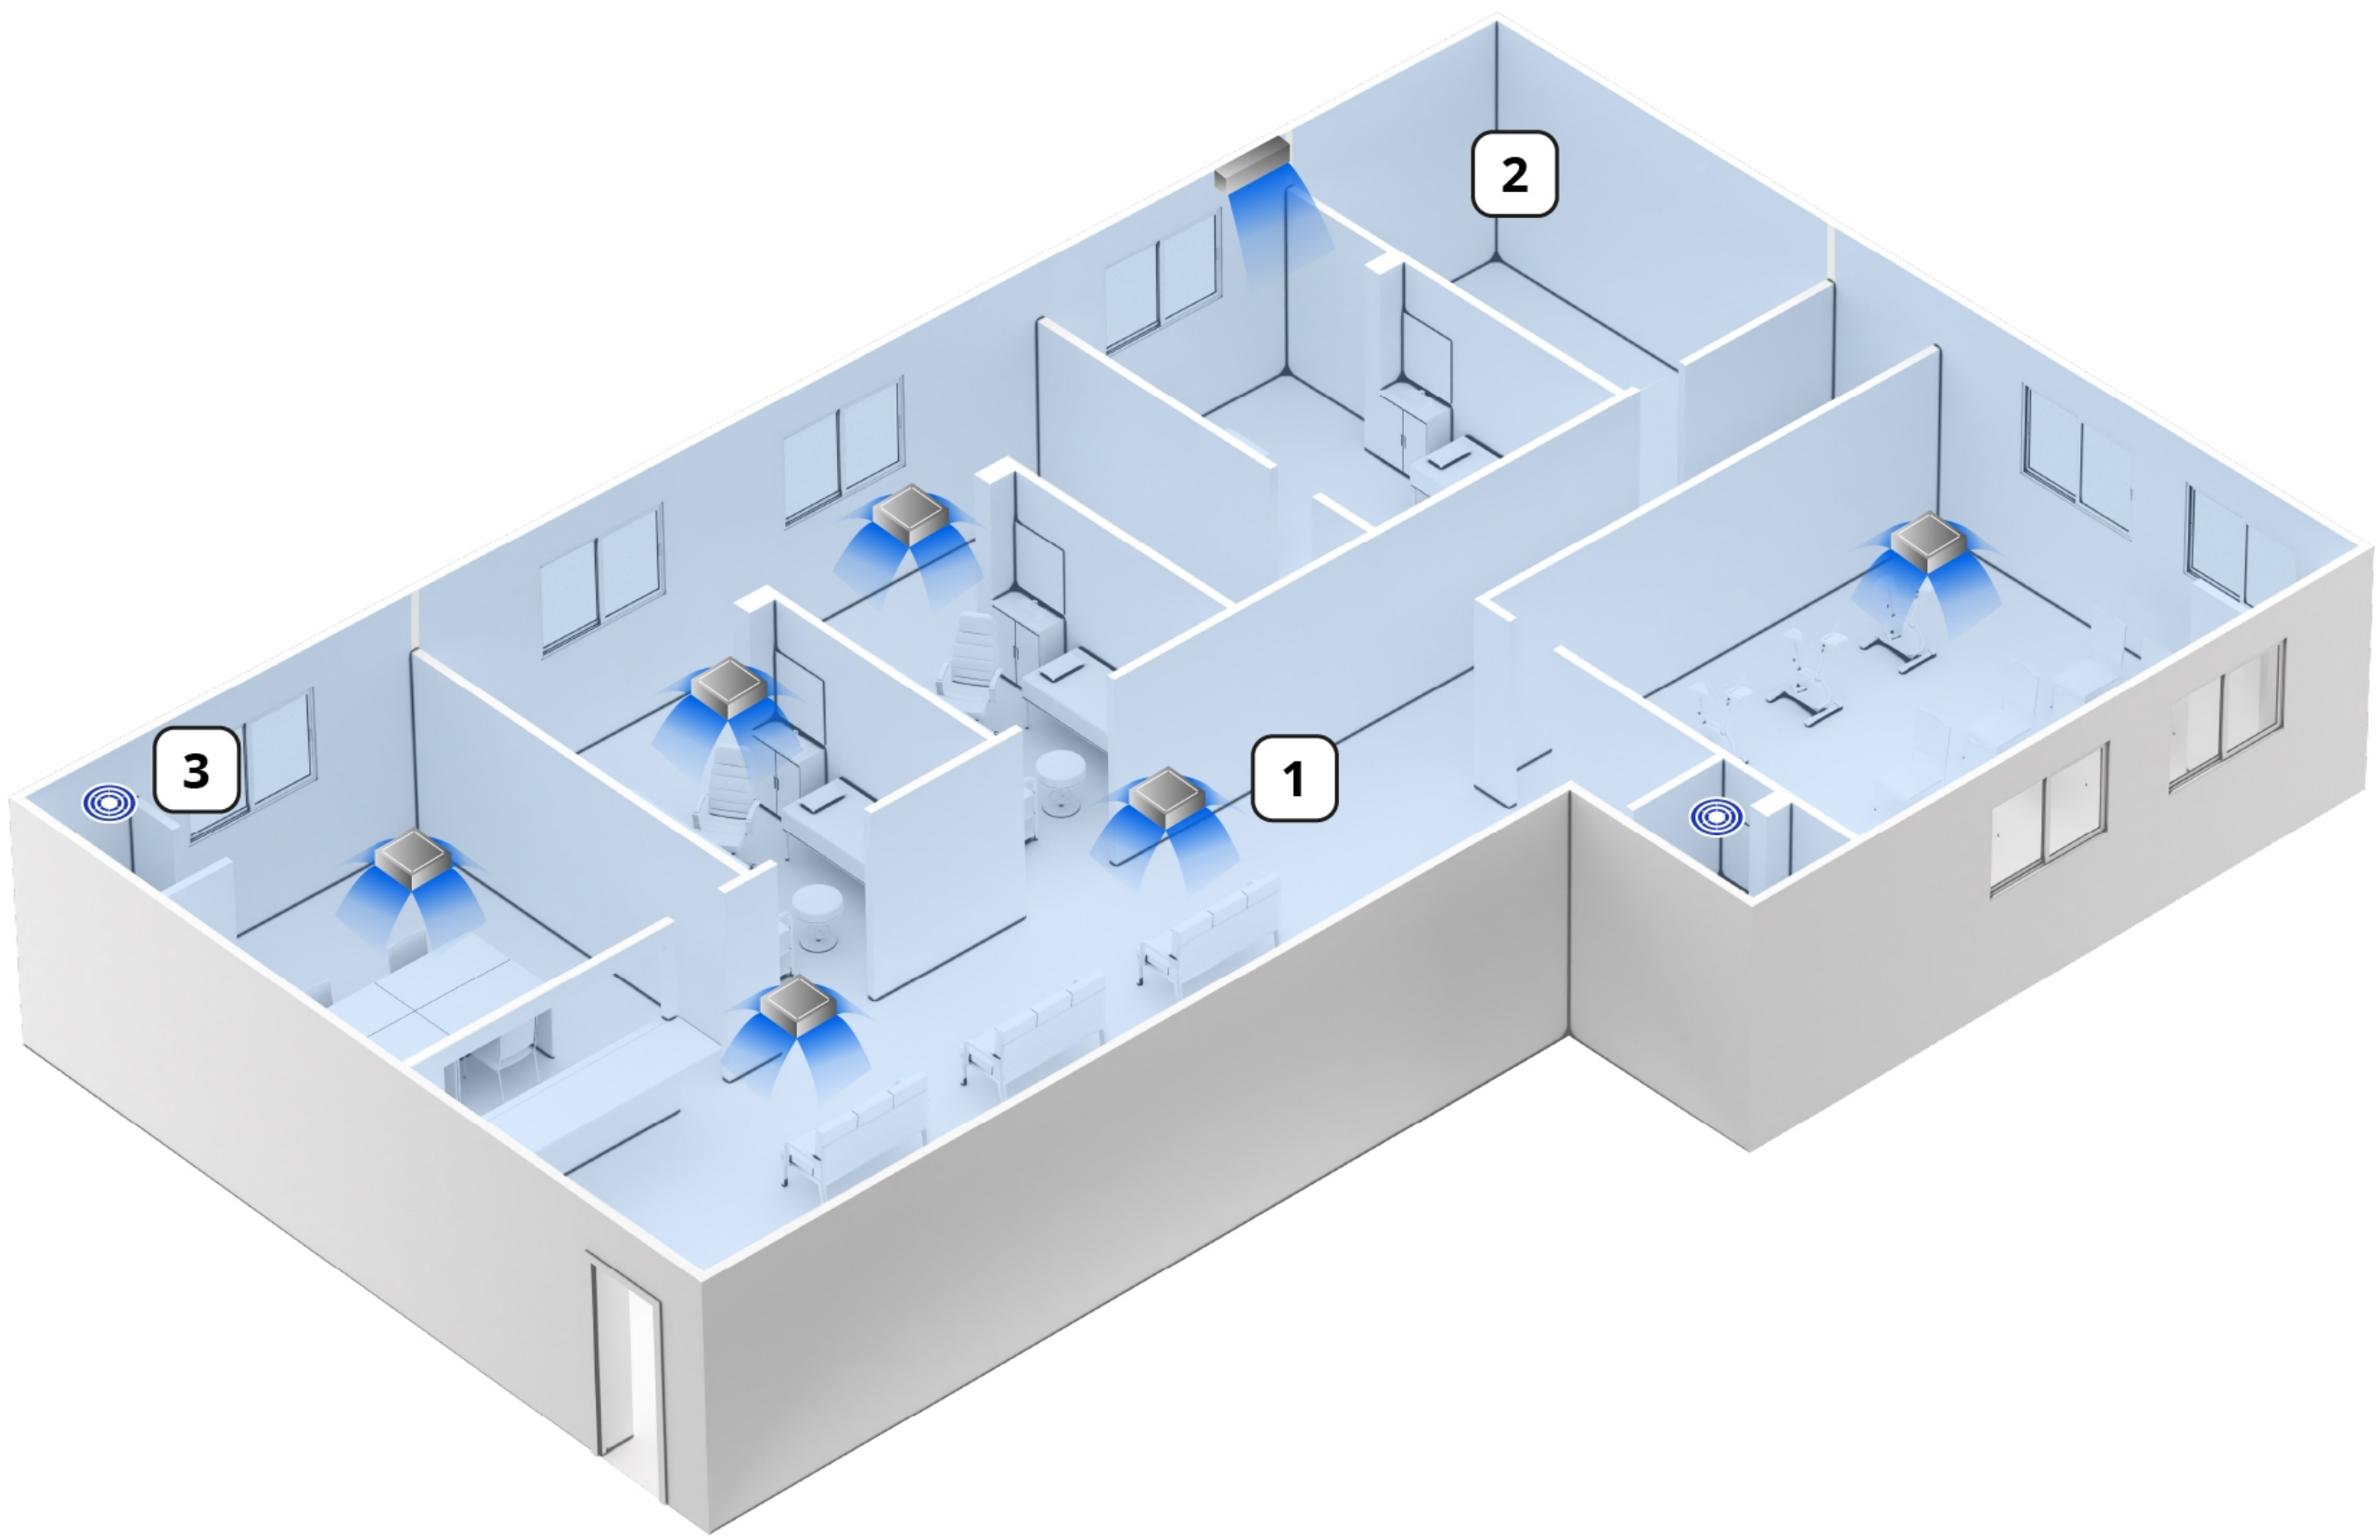

Connectivity focused plan

Air cleaning

4-way cassette

Wall-mounted

air-e (nanoe™ X)

Focused air cleaning

nanoe™ X helps customers and staff enjoy a cleaner and more comfortable environment throughout your clinic.

air-e

Wall-mounted

4-way cassette

Performance score

- Bacteria and virus inhibition: ★★★★★
- Connectivity: ★★★★★
- Ease of installation: ★★★★★
- CO₂ concentration: ★★★★★
- Deodorisation: ★★★★★

[Find out how we score the performance of our systems](#)