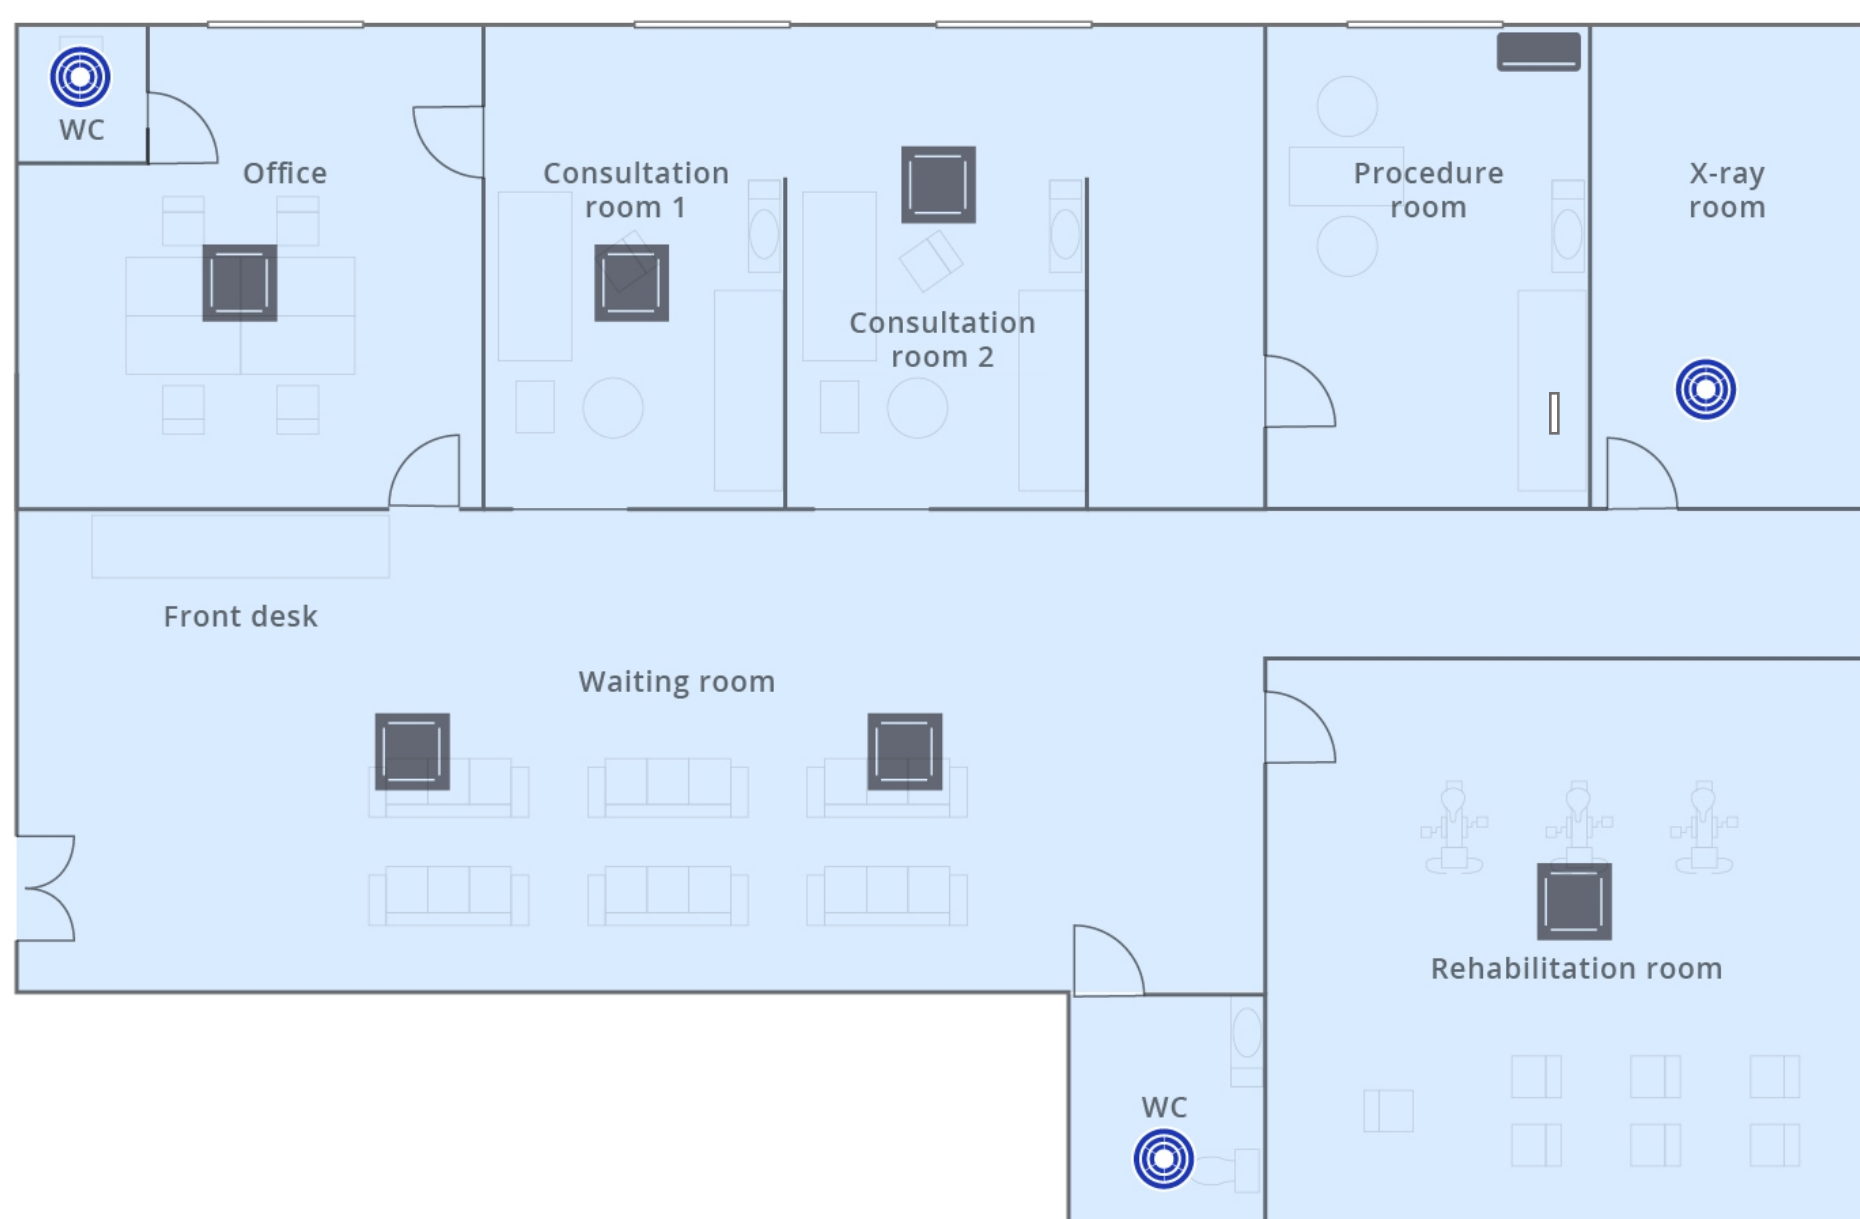

Connectivity focused plan

Air cleaning

4-way cassette

Wall-mounted

air-e (nanoe™ X)

Focused air cleaning

nanoe™ X helps customers and staff enjoy a cleaner and more comfortable environment throughout your clinic.

air-e

Wall-mounted

4-way cassette

Performance score

- Bacteria and virus inhibition: ★★★★★
- Connectivity: ★★★★★
- Ease of installation: ★★★★★
- CO₂ concentration: ★★★★★
- Deodorisation: ★★★★★

[Find out how we score the performance of our systems](#)