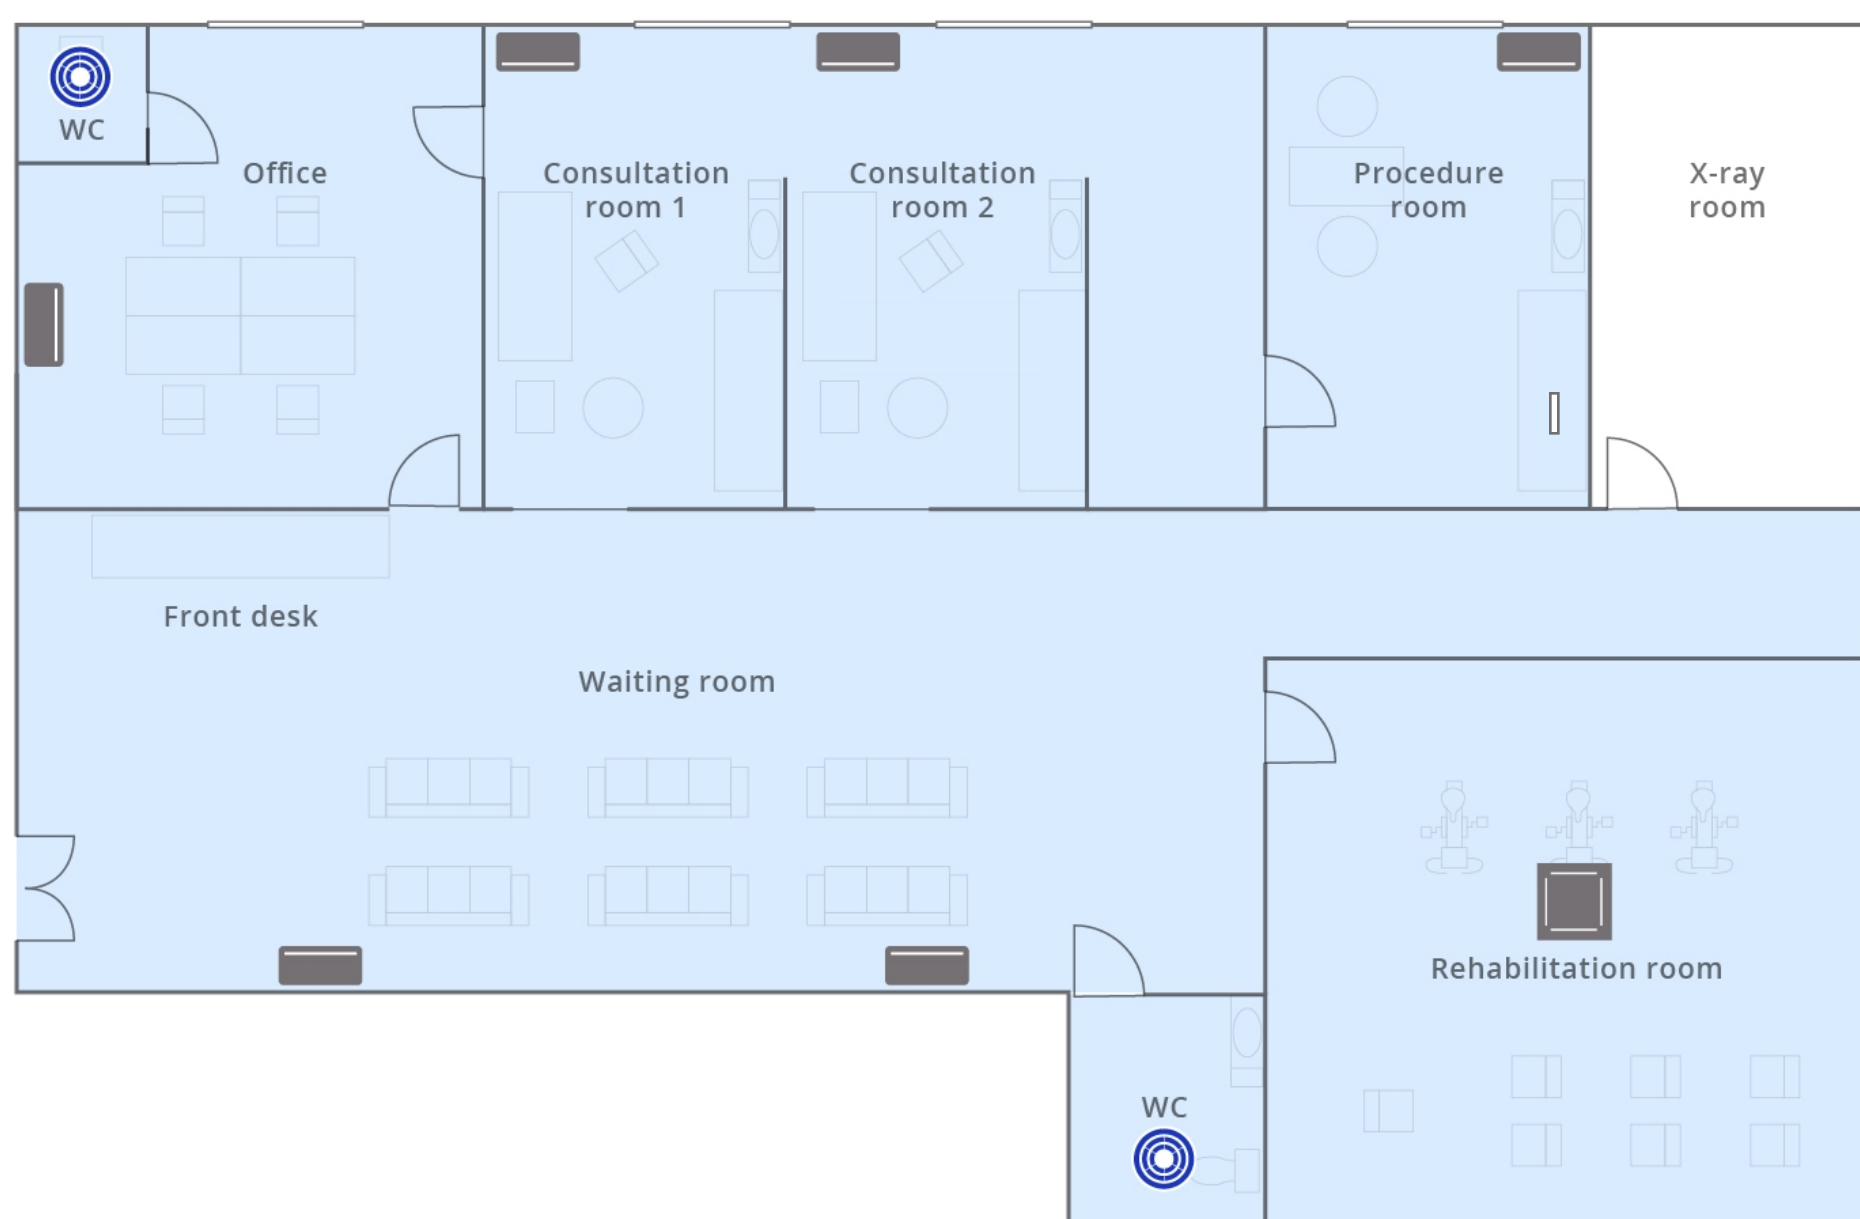

Air cleaning and connectivity standard plan

Air cleaning

4-way cassette

Wall-mounted

air-e (nanoe™ X)

Focused air cleaning

nanoe™ X helps customers and staff enjoy a cleaner and more comfortable environment throughout your clinic.

air-e

Wall-mounted

4-way cassette

Performance score

Bacteria and virus inhibition:	★★★★☆	CO ₂ concentration:	★★★★☆
Connectivity:	★★★★☆	Deodorisation:	★★★★☆
Ease of installation:	★★★★☆		

[Find out how we score the performance of our systems](#)