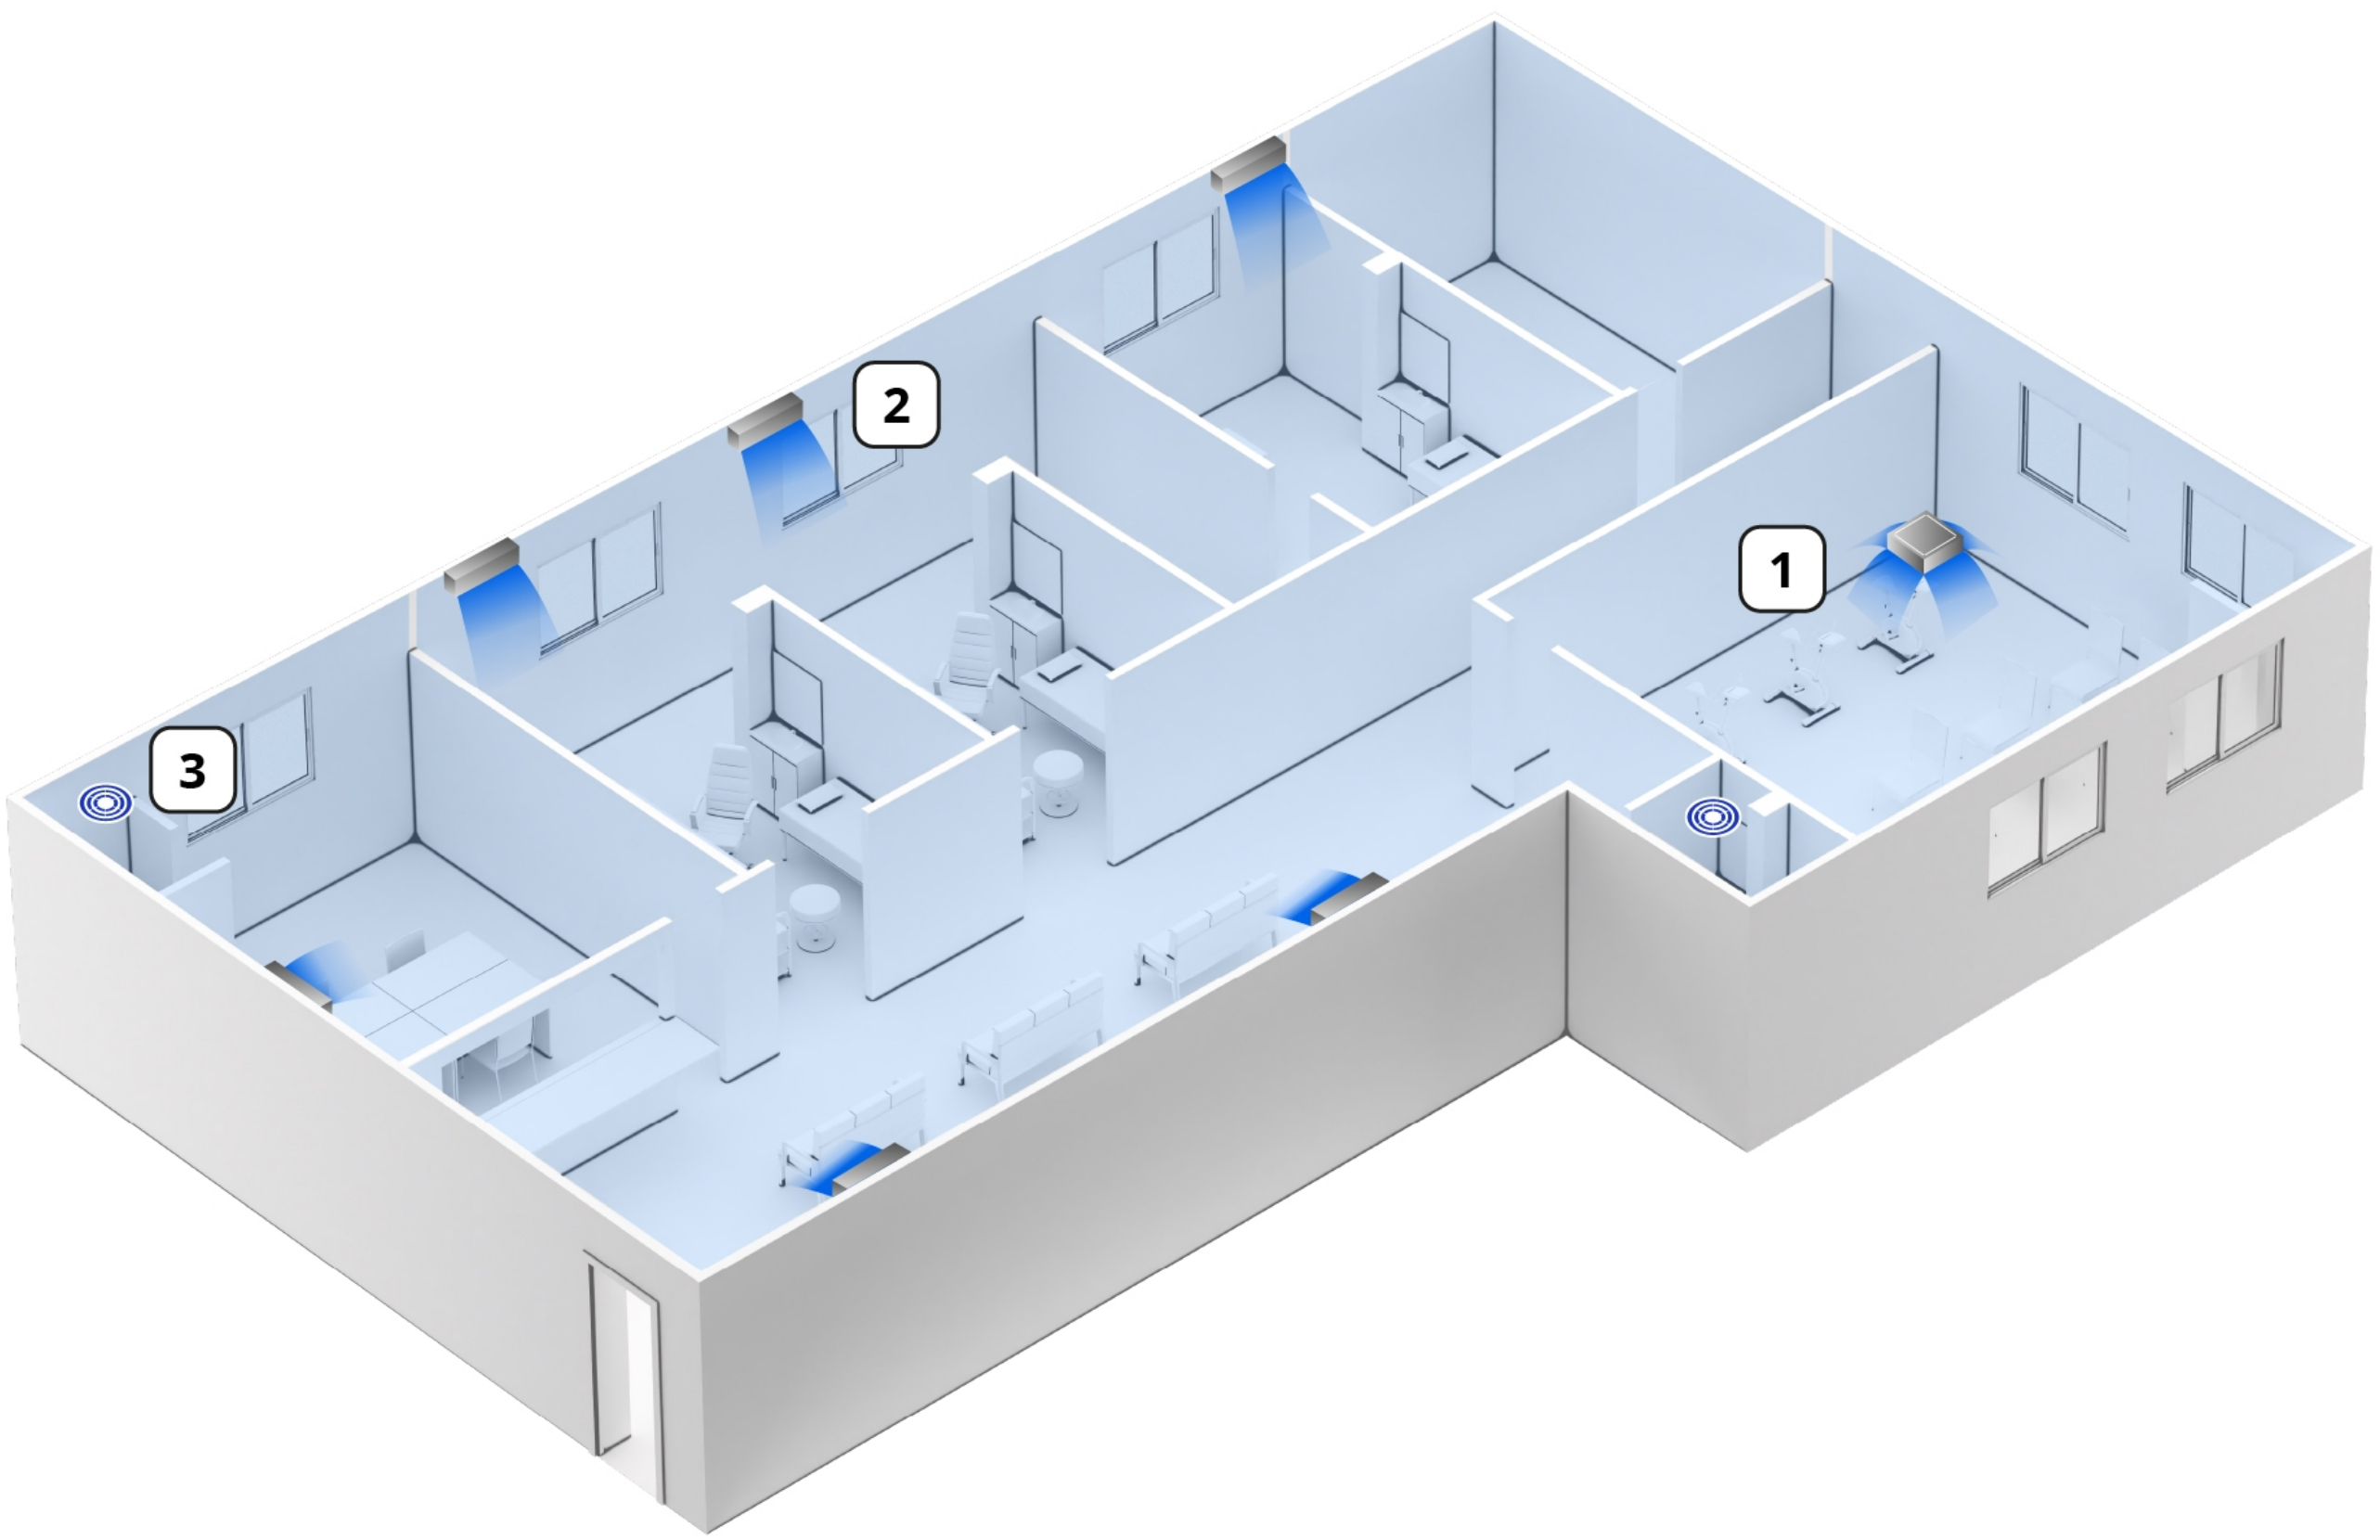

Air cleaning and connectivity standard plan

Air cleaning

4-way cassette

Wall-mounted

air-e (nanoe™ X)

Focused air cleaning

nanoe™ X helps customers and staff enjoy a cleaner and more comfortable environment throughout your clinic.

air-e

Wall-mounted

4-way cassette

Performance score

Bacteria and virus inhibition:	★★★★☆	CO ₂ concentration:	★★★★☆
Connectivity:	★★★★☆	Deodorisation:	★★★★☆
Ease of installation:	★★★★☆		

[Find out how we score the performance of our systems](#)