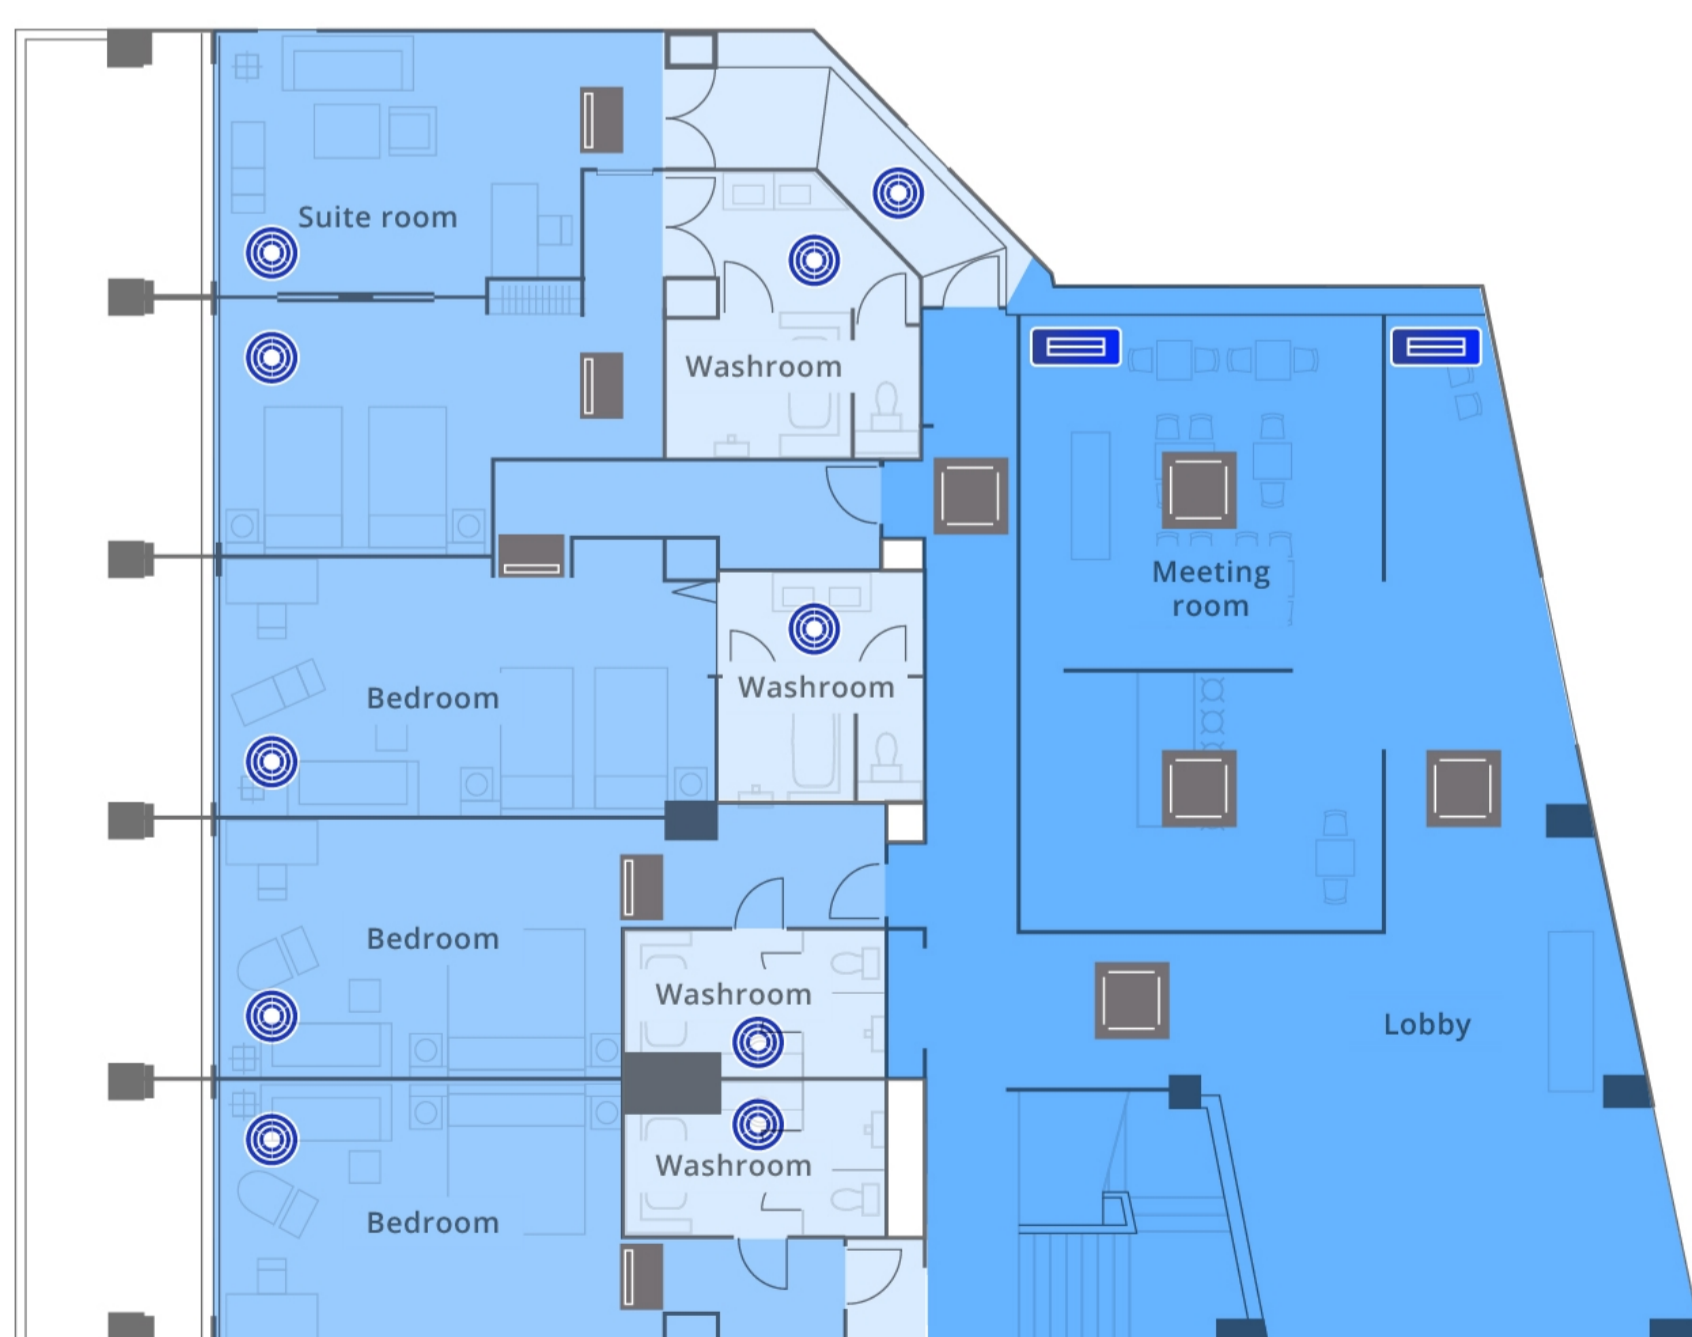

Planning the best installation for your Boutique Hotel

Air cleaning

4-way cassette

Mid Static Adaptive Ducted

air-e (nanoe™ X)

ziaino™

Focused air cleaning

- High-contact areas, such as changing rooms and workout spaces, feature enhanced pollutant inhibition with ziaino™ and nanoe™ X.
- Two nanoe™ X products keep spaces cleaner where several people come and go.
- Basic cleanliness is maintained with nanoe™ X.

air-e

ziaino™

Mid Static Ducted

4-way cassette

Performance score

Bacteria and virus inhibition:

CO₂ concentration:

Connectivity: