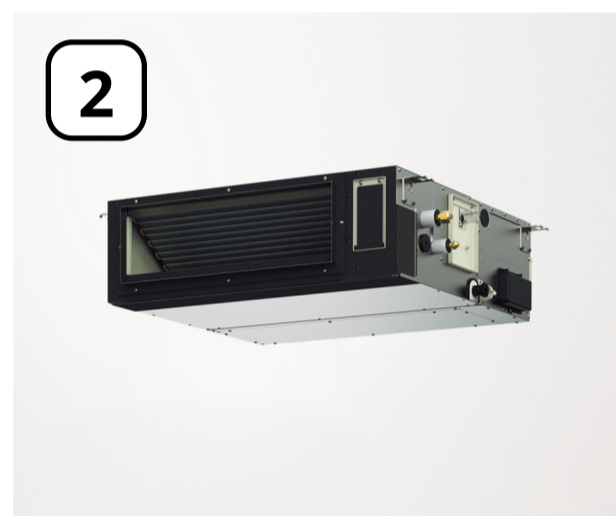

Planning the best installation for your Boutique Hotel

Air cleaning

4-way cassette

Mid Static Adaptive Ducted

air-e (nanoe™ X)

ziaino™

Focused air cleaning

- High-contact areas, such as changing rooms and workout spaces, feature enhanced pollutant inhibition with ziaino™ and nanoe™ X.
- Two nanoe™ X products keep spaces cleaner where several people come and go.
- Basic cleanliness is maintained with nanoe™ X.

air-e

ziaino™

Mid Static Ducted

4-way cassette

Performance score

Bacteria and virus inhibition:

CO₂ concentration:

Connectivity: