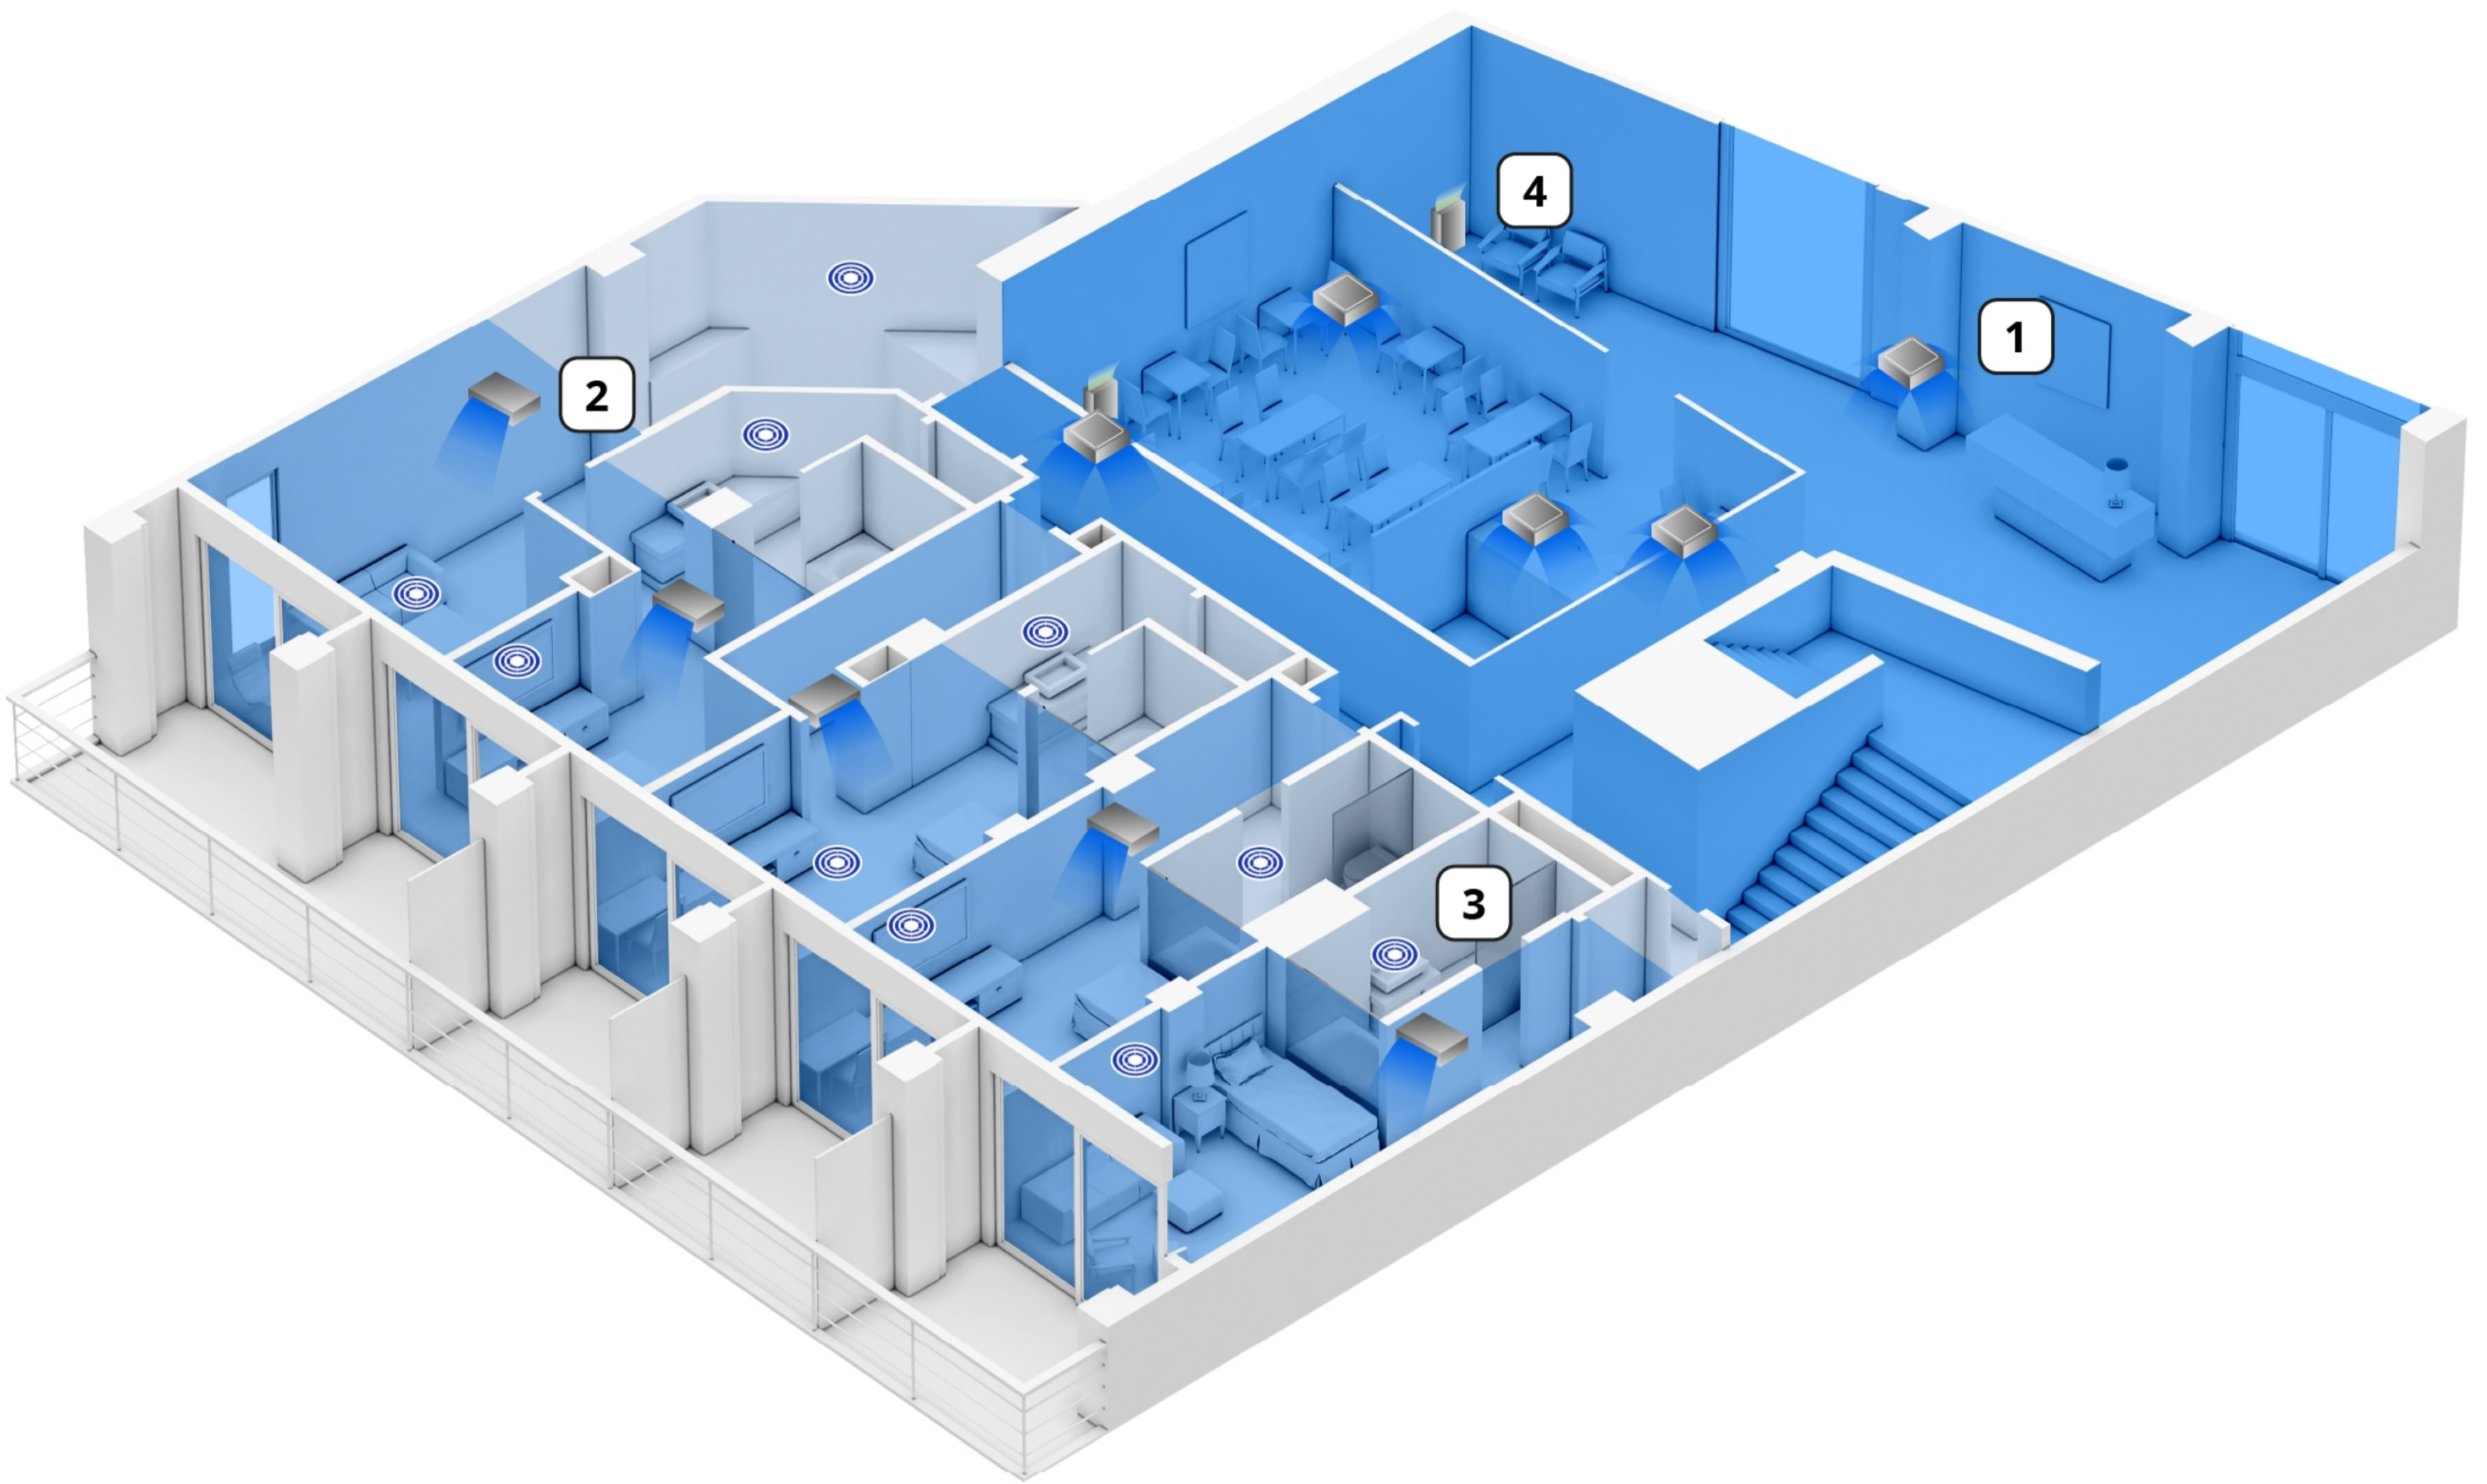

Planning the best installation for your Boutique Hotel

Air cleaning

4-way cassette

Mid Static Adaptive Ducted

air-e (nanoe™ X)

ziaino™

Focused air cleaning

- High-contact areas, such as changing rooms and workout spaces, feature enhanced pollutant inhibition with ziaino™ and nanoe™ X.
- Two nanoe™ X products keep spaces cleaner where several people come and go.
- Basic cleanliness is maintained with nanoe™ X.

air-e

ziaino™

Mid Static Ducted

4-way cassette

Performance score

Bacteria and virus inhibition:

CO₂ concentration:

Connectivity: