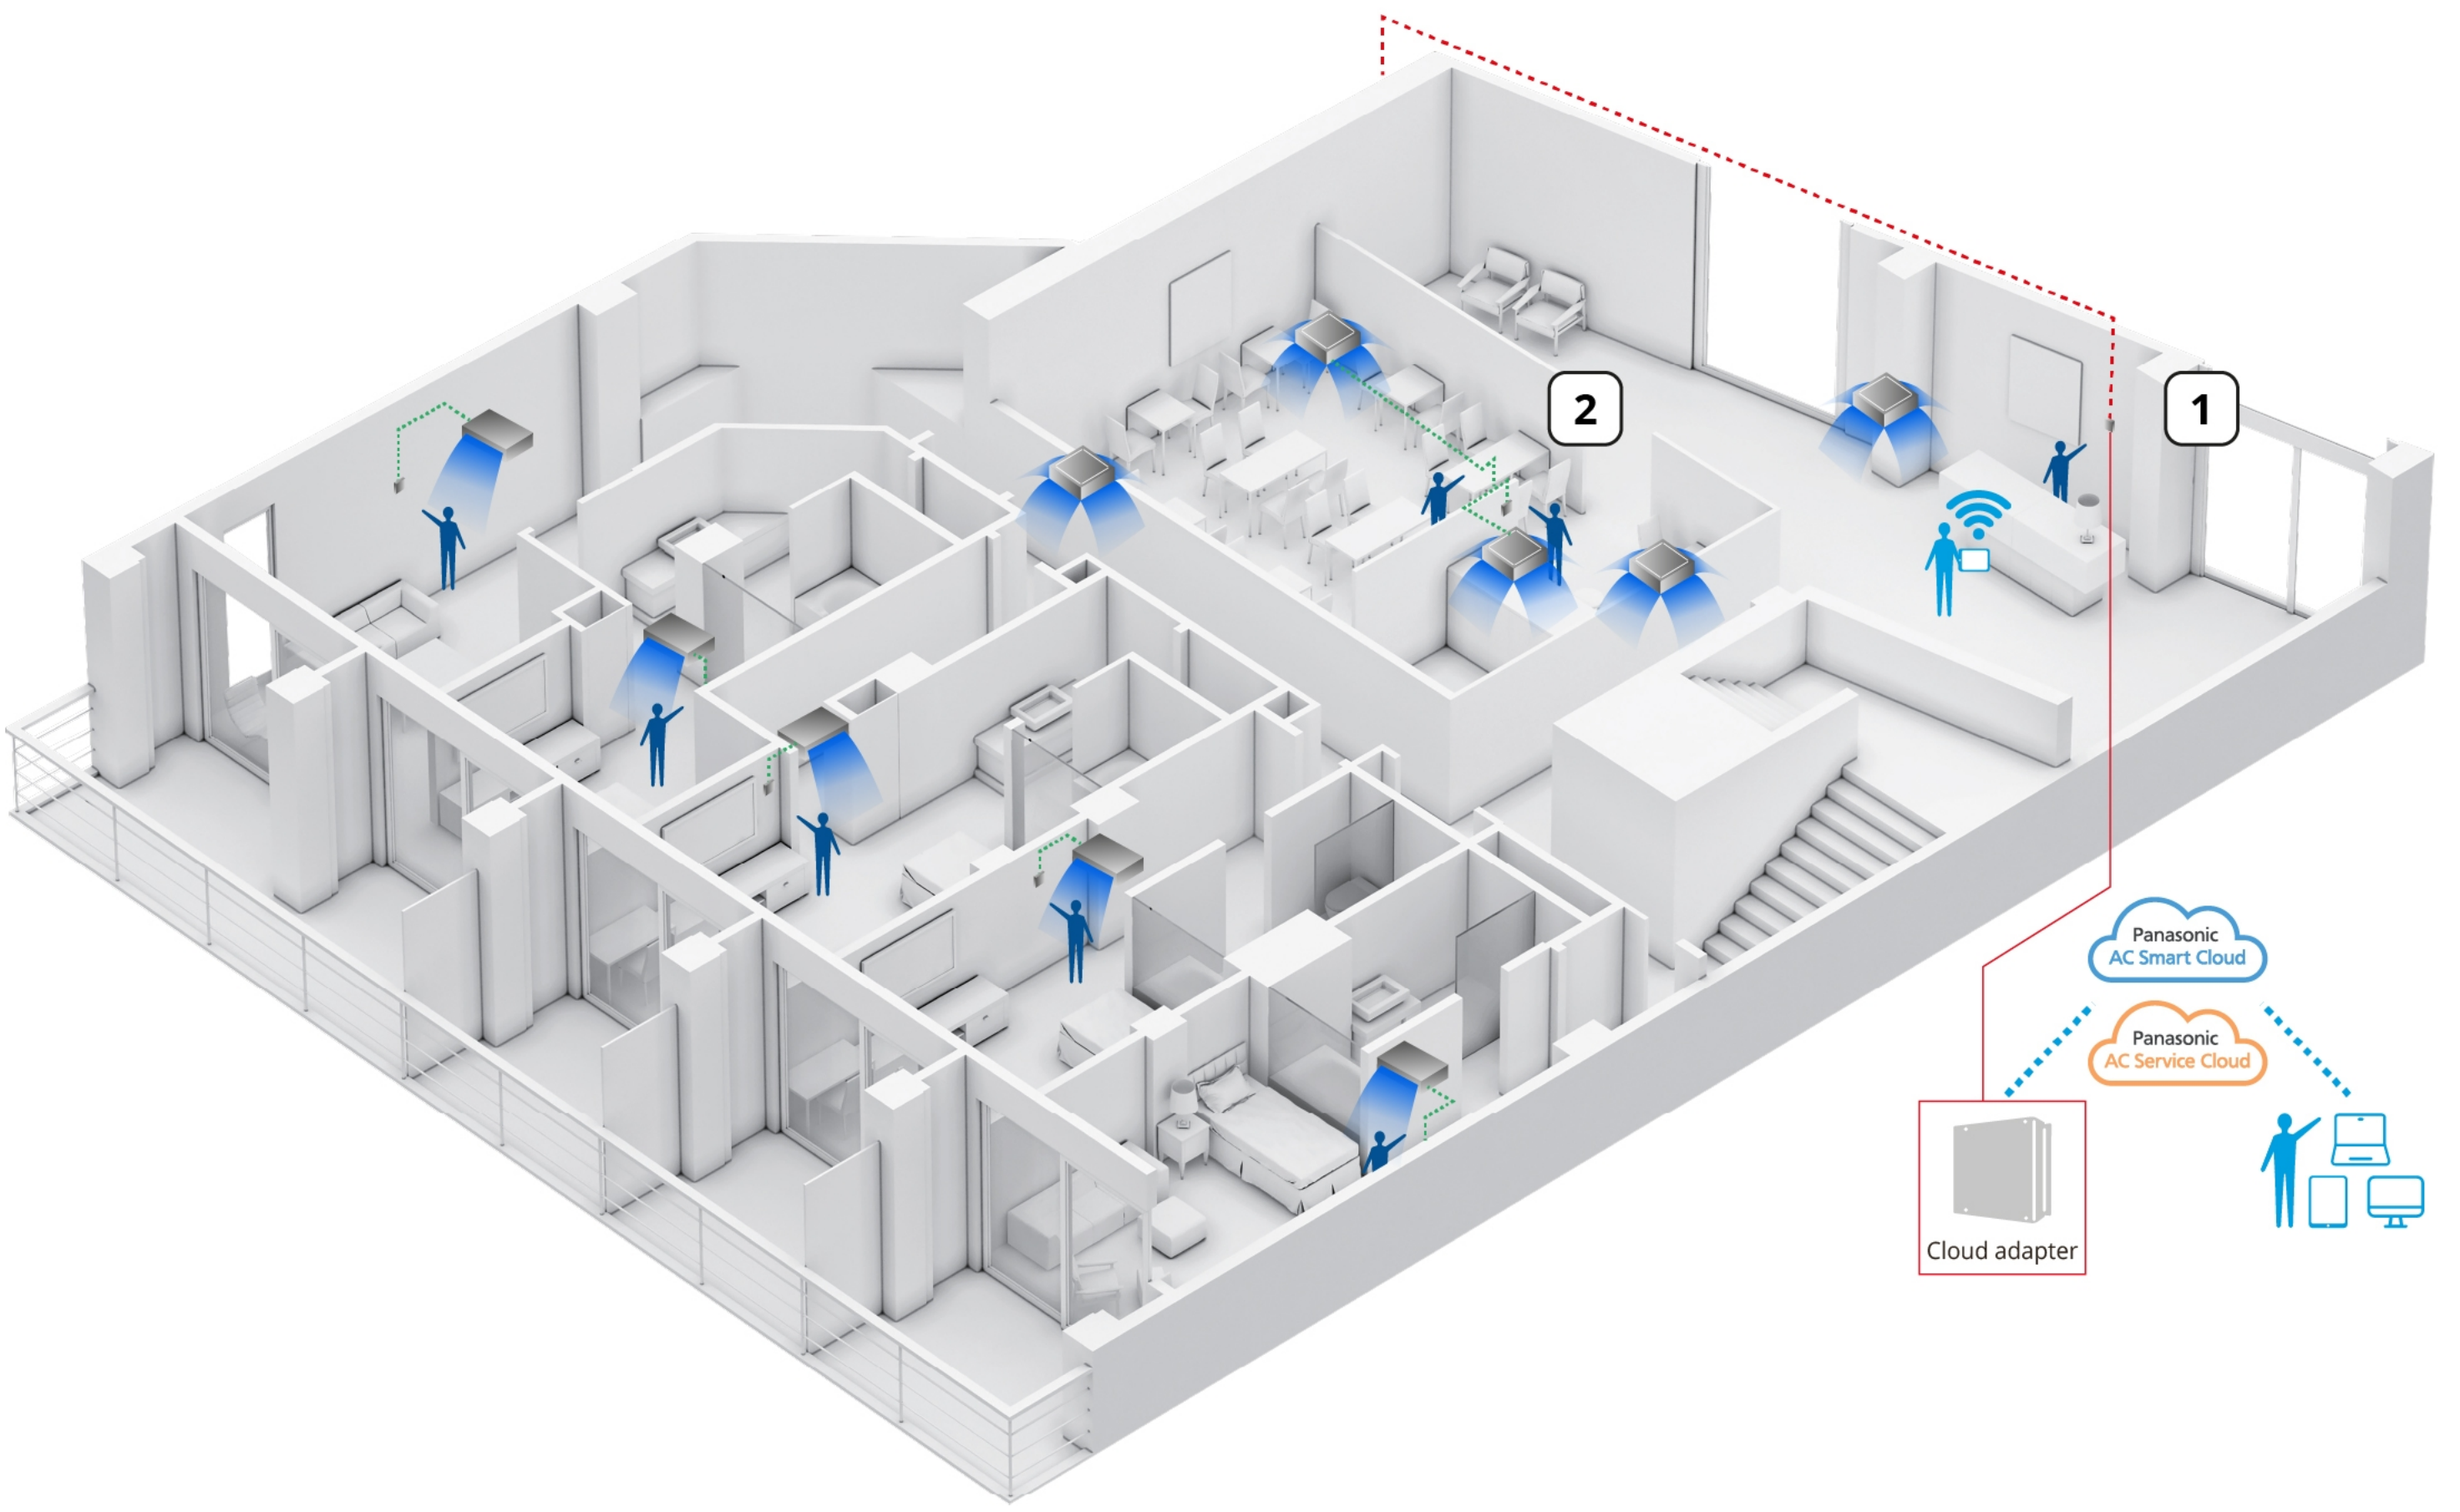

Planning the best installation for your Boutique Hotel

Connectivity

Cloud adapter

Individual control (VRF)

Focused Connectivity

Performance score

- Bacteria and virus inhibition: ★★★★★★
- Connectivity: ★★★★★★
- Ease of installation: ★★★★★★
- CO₂ concentration: ★★★★★★
- Deodorisation: ★★★★★★