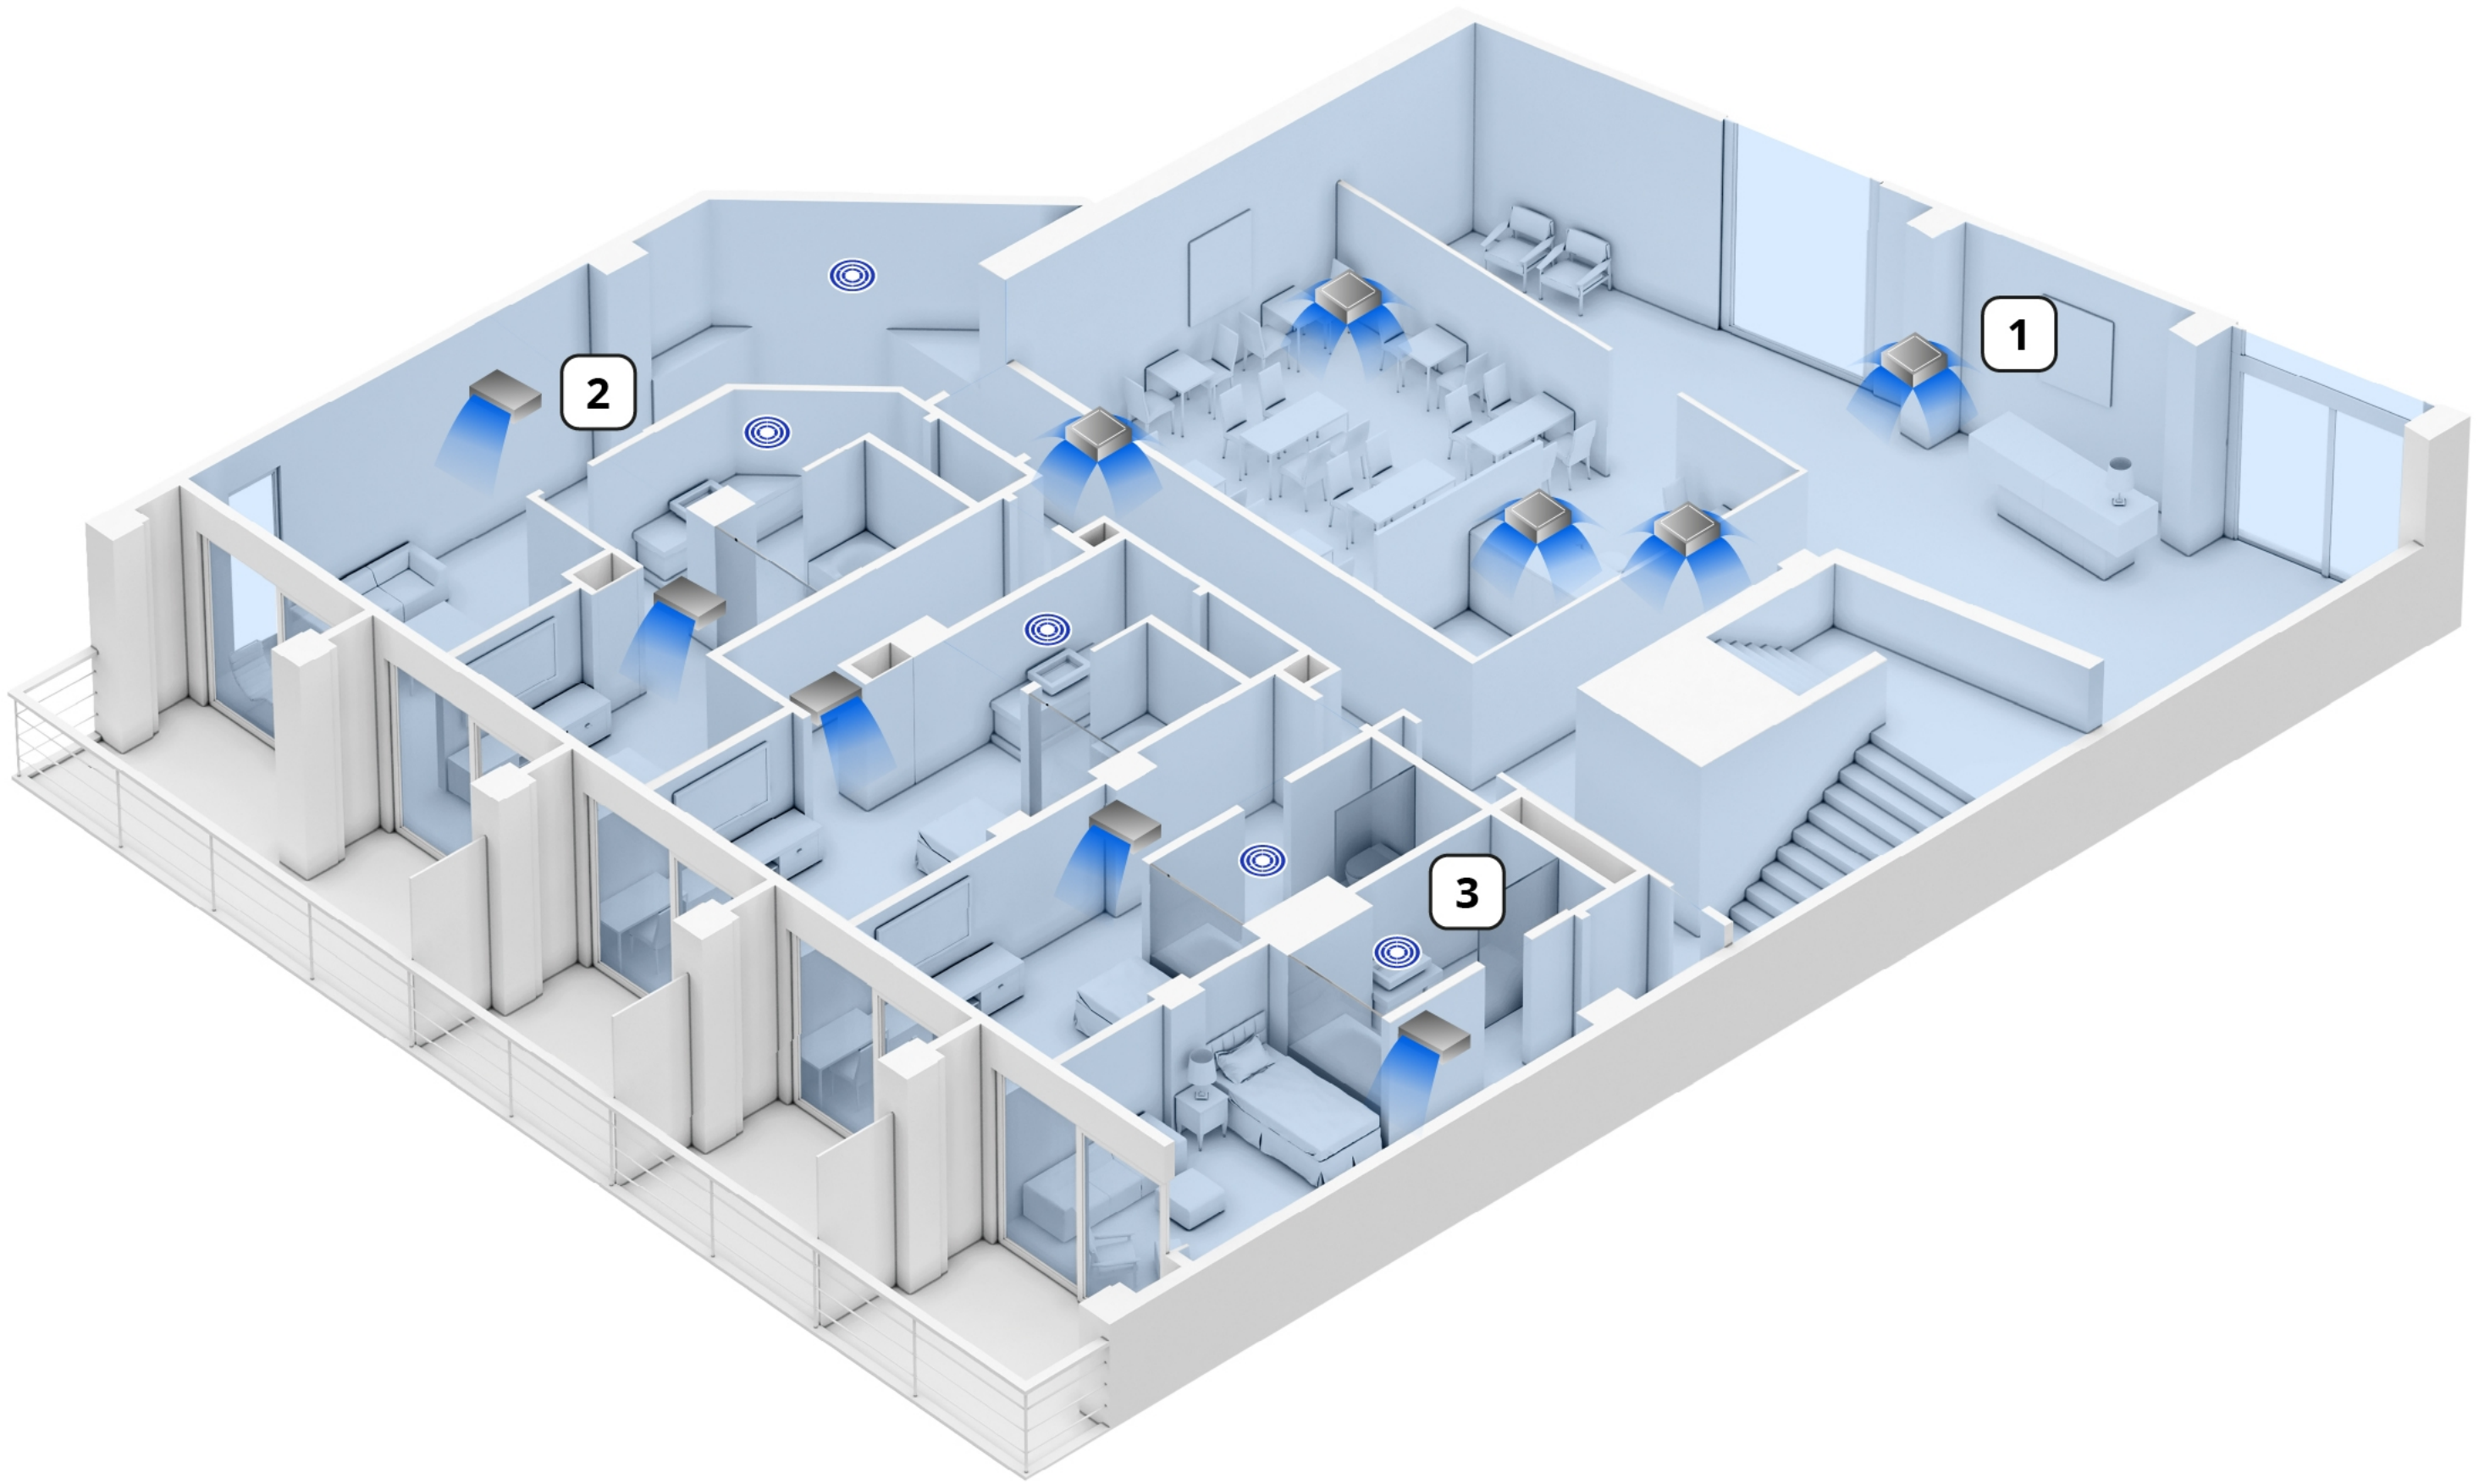

Air cleaning and connectivity standard plan

Air cleaning

4-way cassette

Wall-mounted

air-e (nanoe™ X)

Focused air cleaning

nanoe™ X helps customers and staff enjoy a cleaner and more comfortable environment throughout your hotel.

air-e

Wall-mounted

4-way cassette

Performance score

Bacteria and virus inhibition:

CO₂ concentration:

Connectivity:

Deodorisation:

Ease of installation:

Find out how we score the performance of our systems