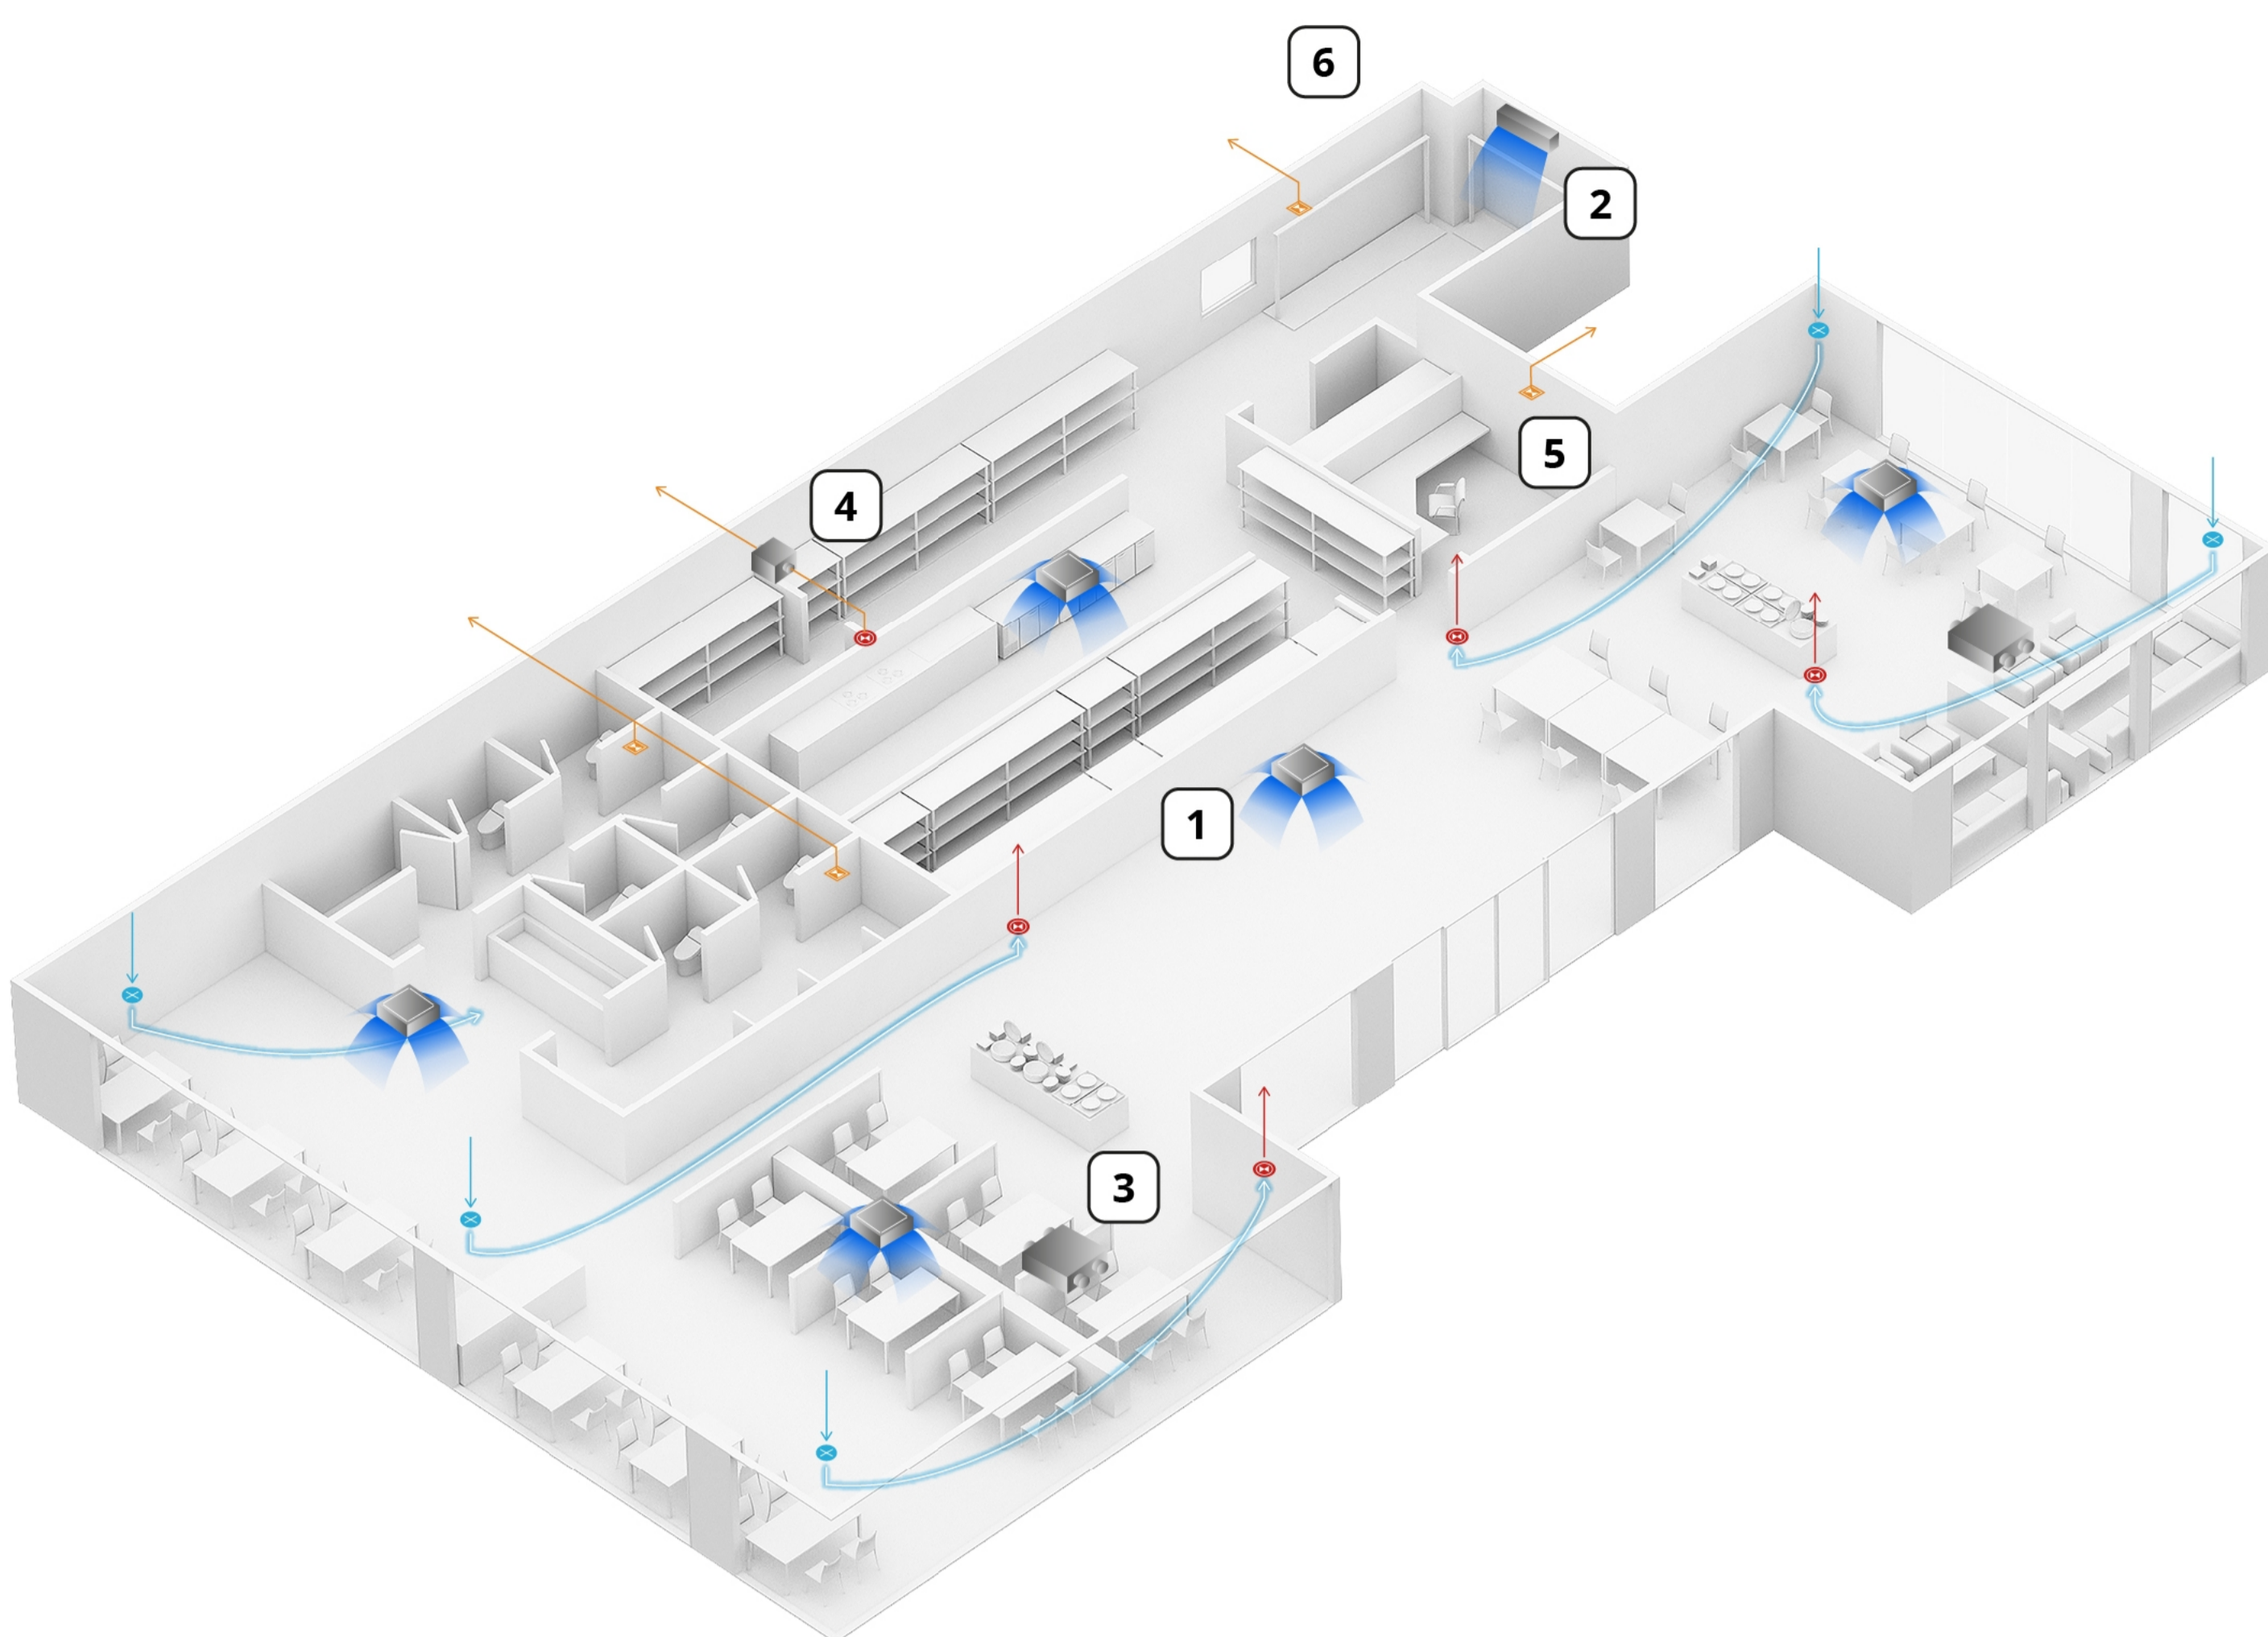

Planning the best installation for your restaurant

Air cleaning plan details (+)

Connectivity plan details (+)

4-way cassette

Wall-mounted

ERV

Cabinet fan

Ventilation fan

VRF Outdoor Unit

Focused Ventilation and air conditioning

Performance score

- Bacteria and virus inhibition: ★★★★★☆
- Connectivity: ★★★★★☆
- Ease of installation: ★★★★★★
- CO₂ concentration: ★★★★★★
- Deodorisation: ★★★★★☆