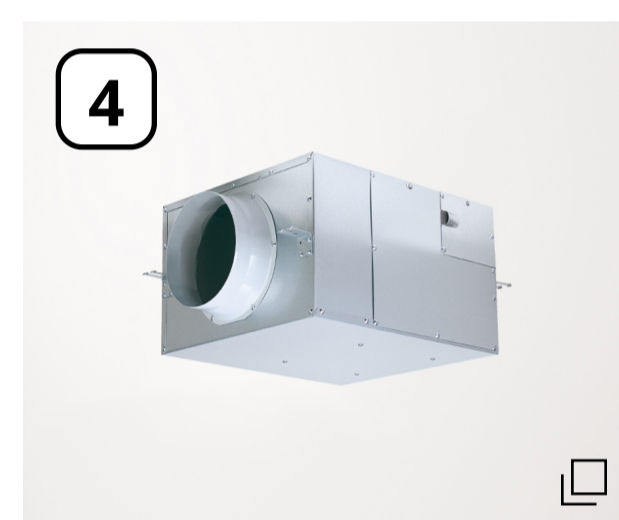

Planning the best installation for your restaurant

Air cleaning plan details (+)

Connectivity plan details (+)

4-way cassette

Wall-mounted

ERV

Cabinet fan

Ventilation fan