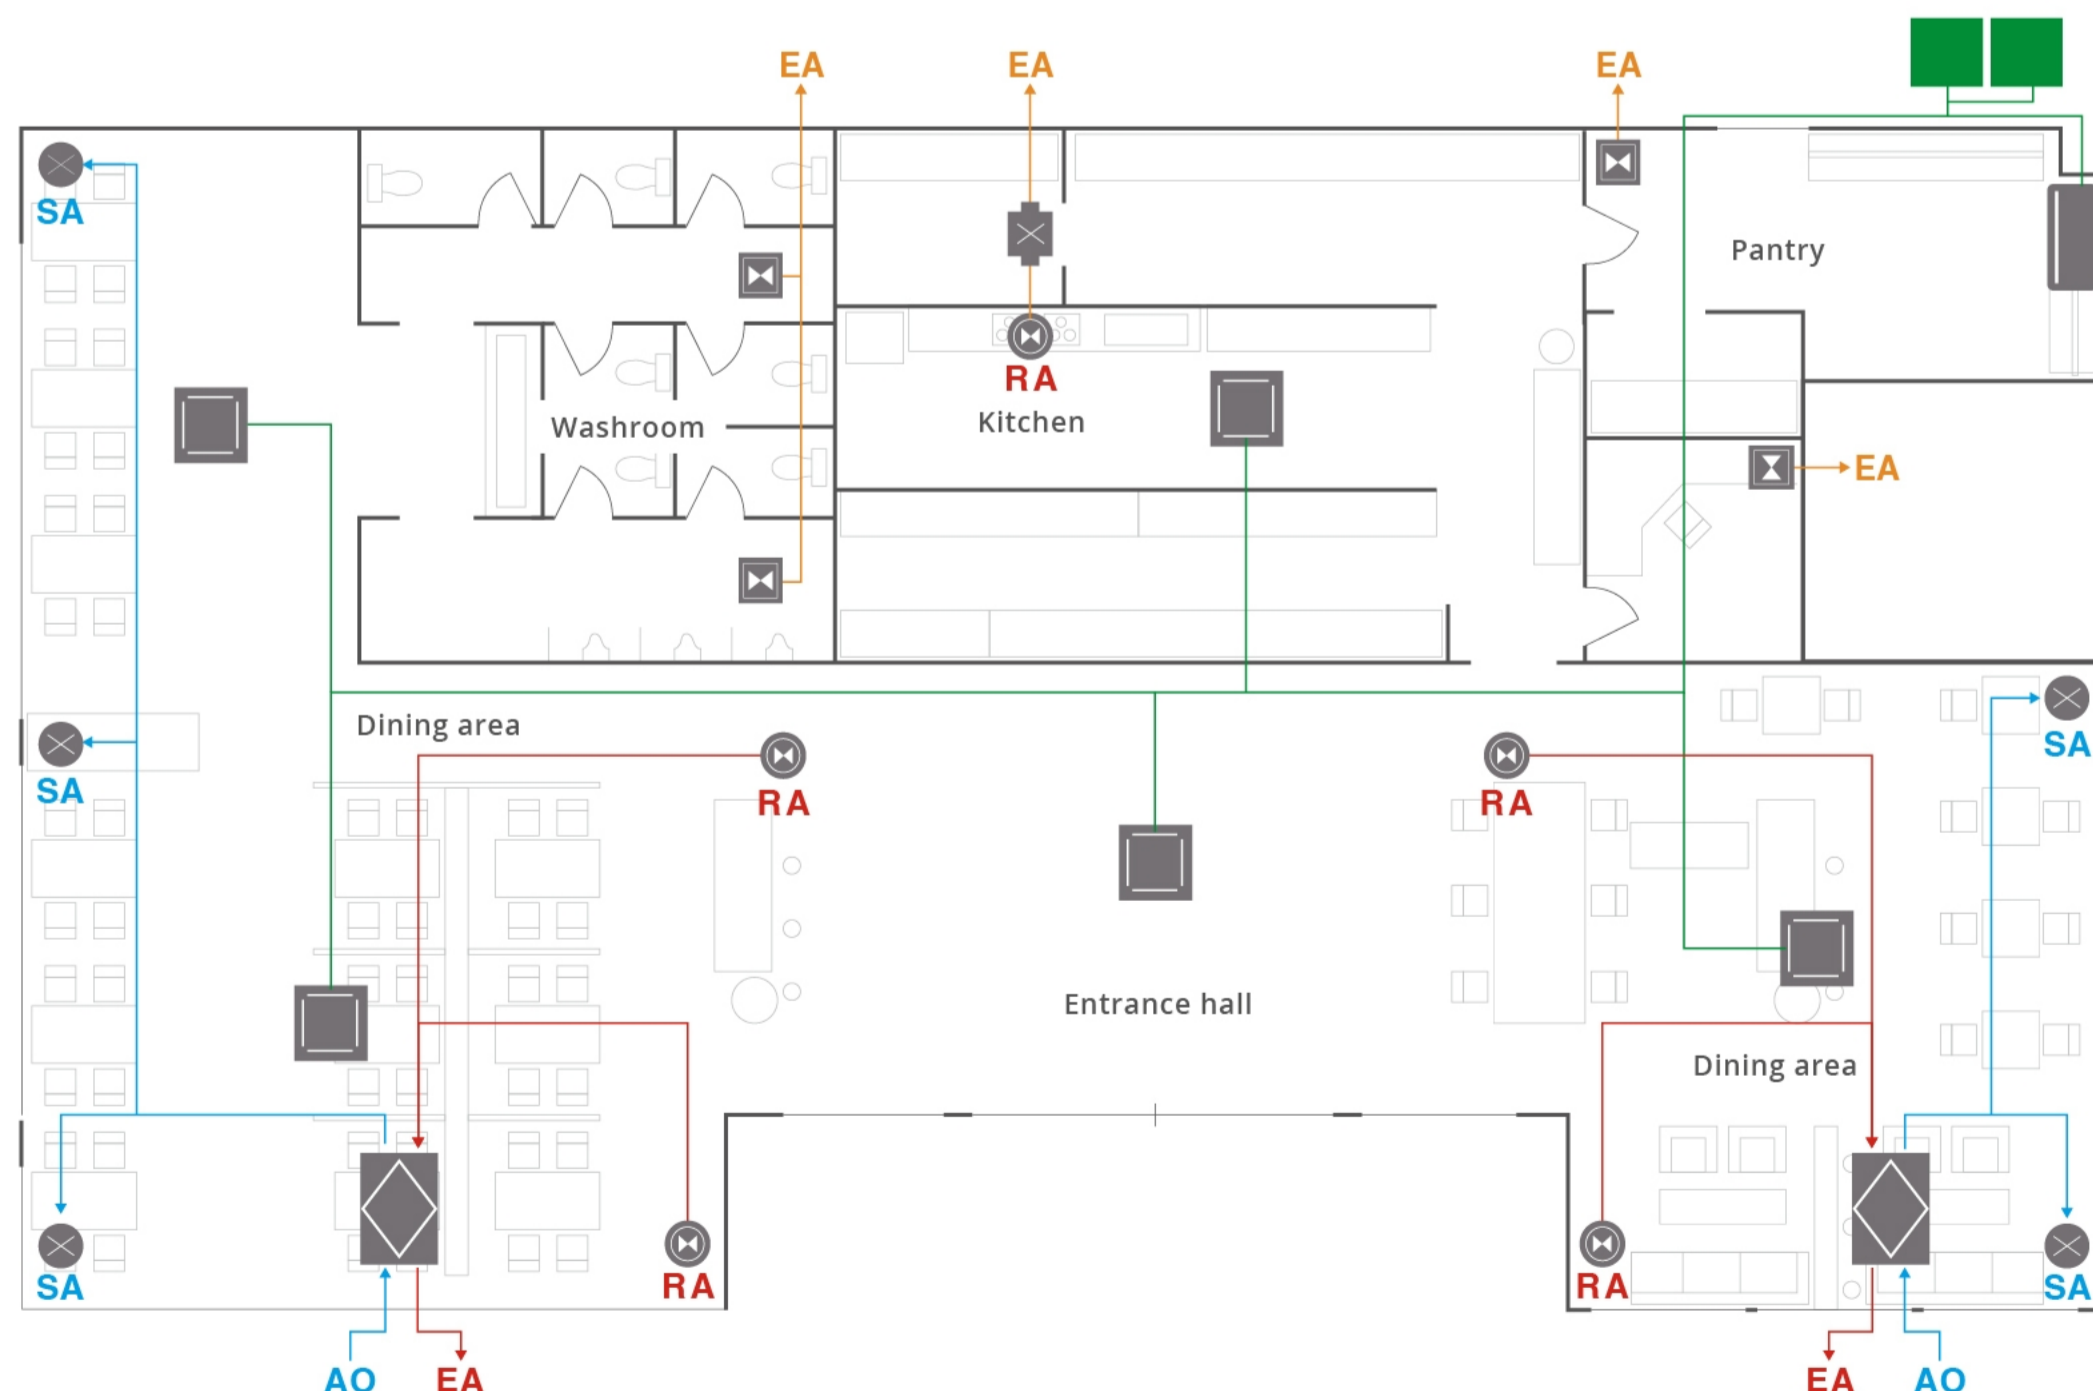

Focused Ventilation and air conditioning

Performance score

- Bacteria and virus inhibition: ★★★★★☆
- Connectivity: ★★★★★☆
- Ease of installation: ★★★★★★
- CO₂ concentration: ★★★★★★
- Deodorisation: ★★★★★☆

[Find out how we score the performance of our systems](#)