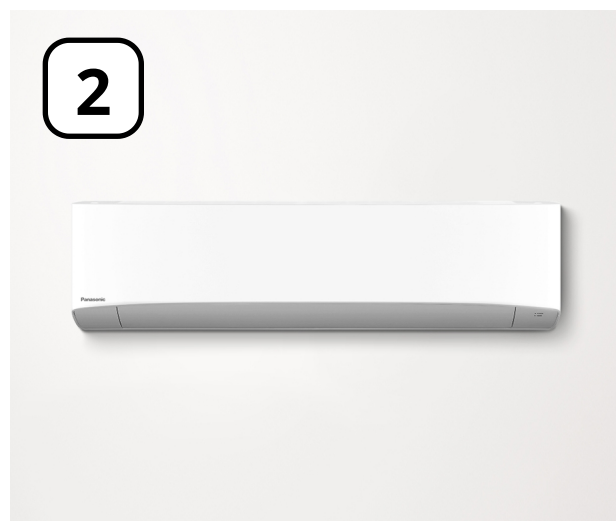

Connectivity focused plan

Air cleaning

4-way cassette

Wall-mounted

air-e (nanoe™ X)

Focused air cleaning

nanoe™ X helps customers and staff enjoy a cleaner and more comfortable environment throughout your restaurant.