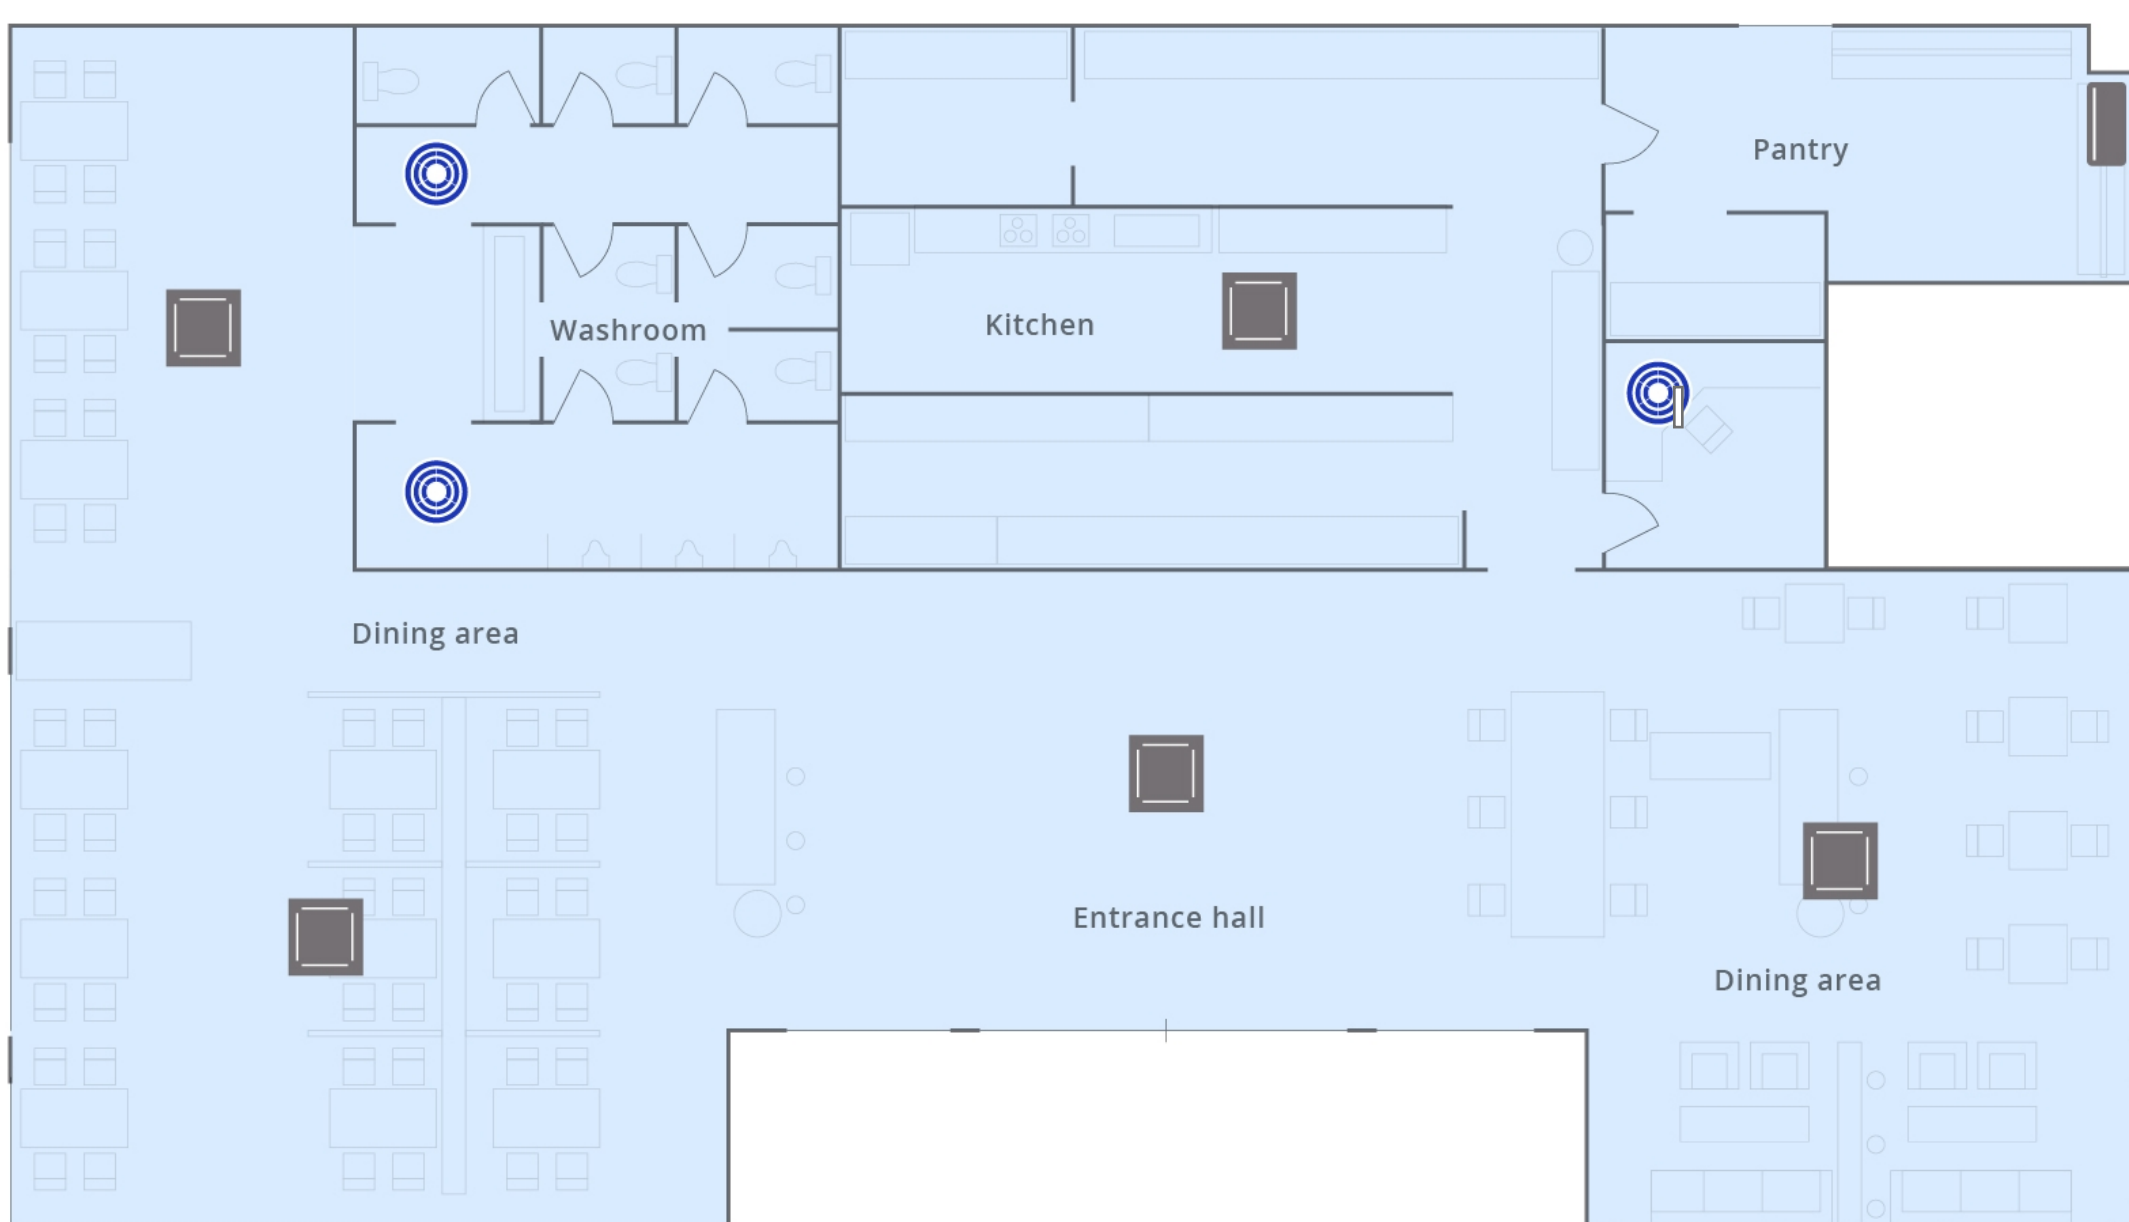

Connectivity focused plan

Air cleaning

4-way cassette

Wall-mounted

air-e (nanoe™ X)

Focused air cleaning

nanoe™ X helps customers and staff enjoy a cleaner and more comfortable environment throughout your restaurant.