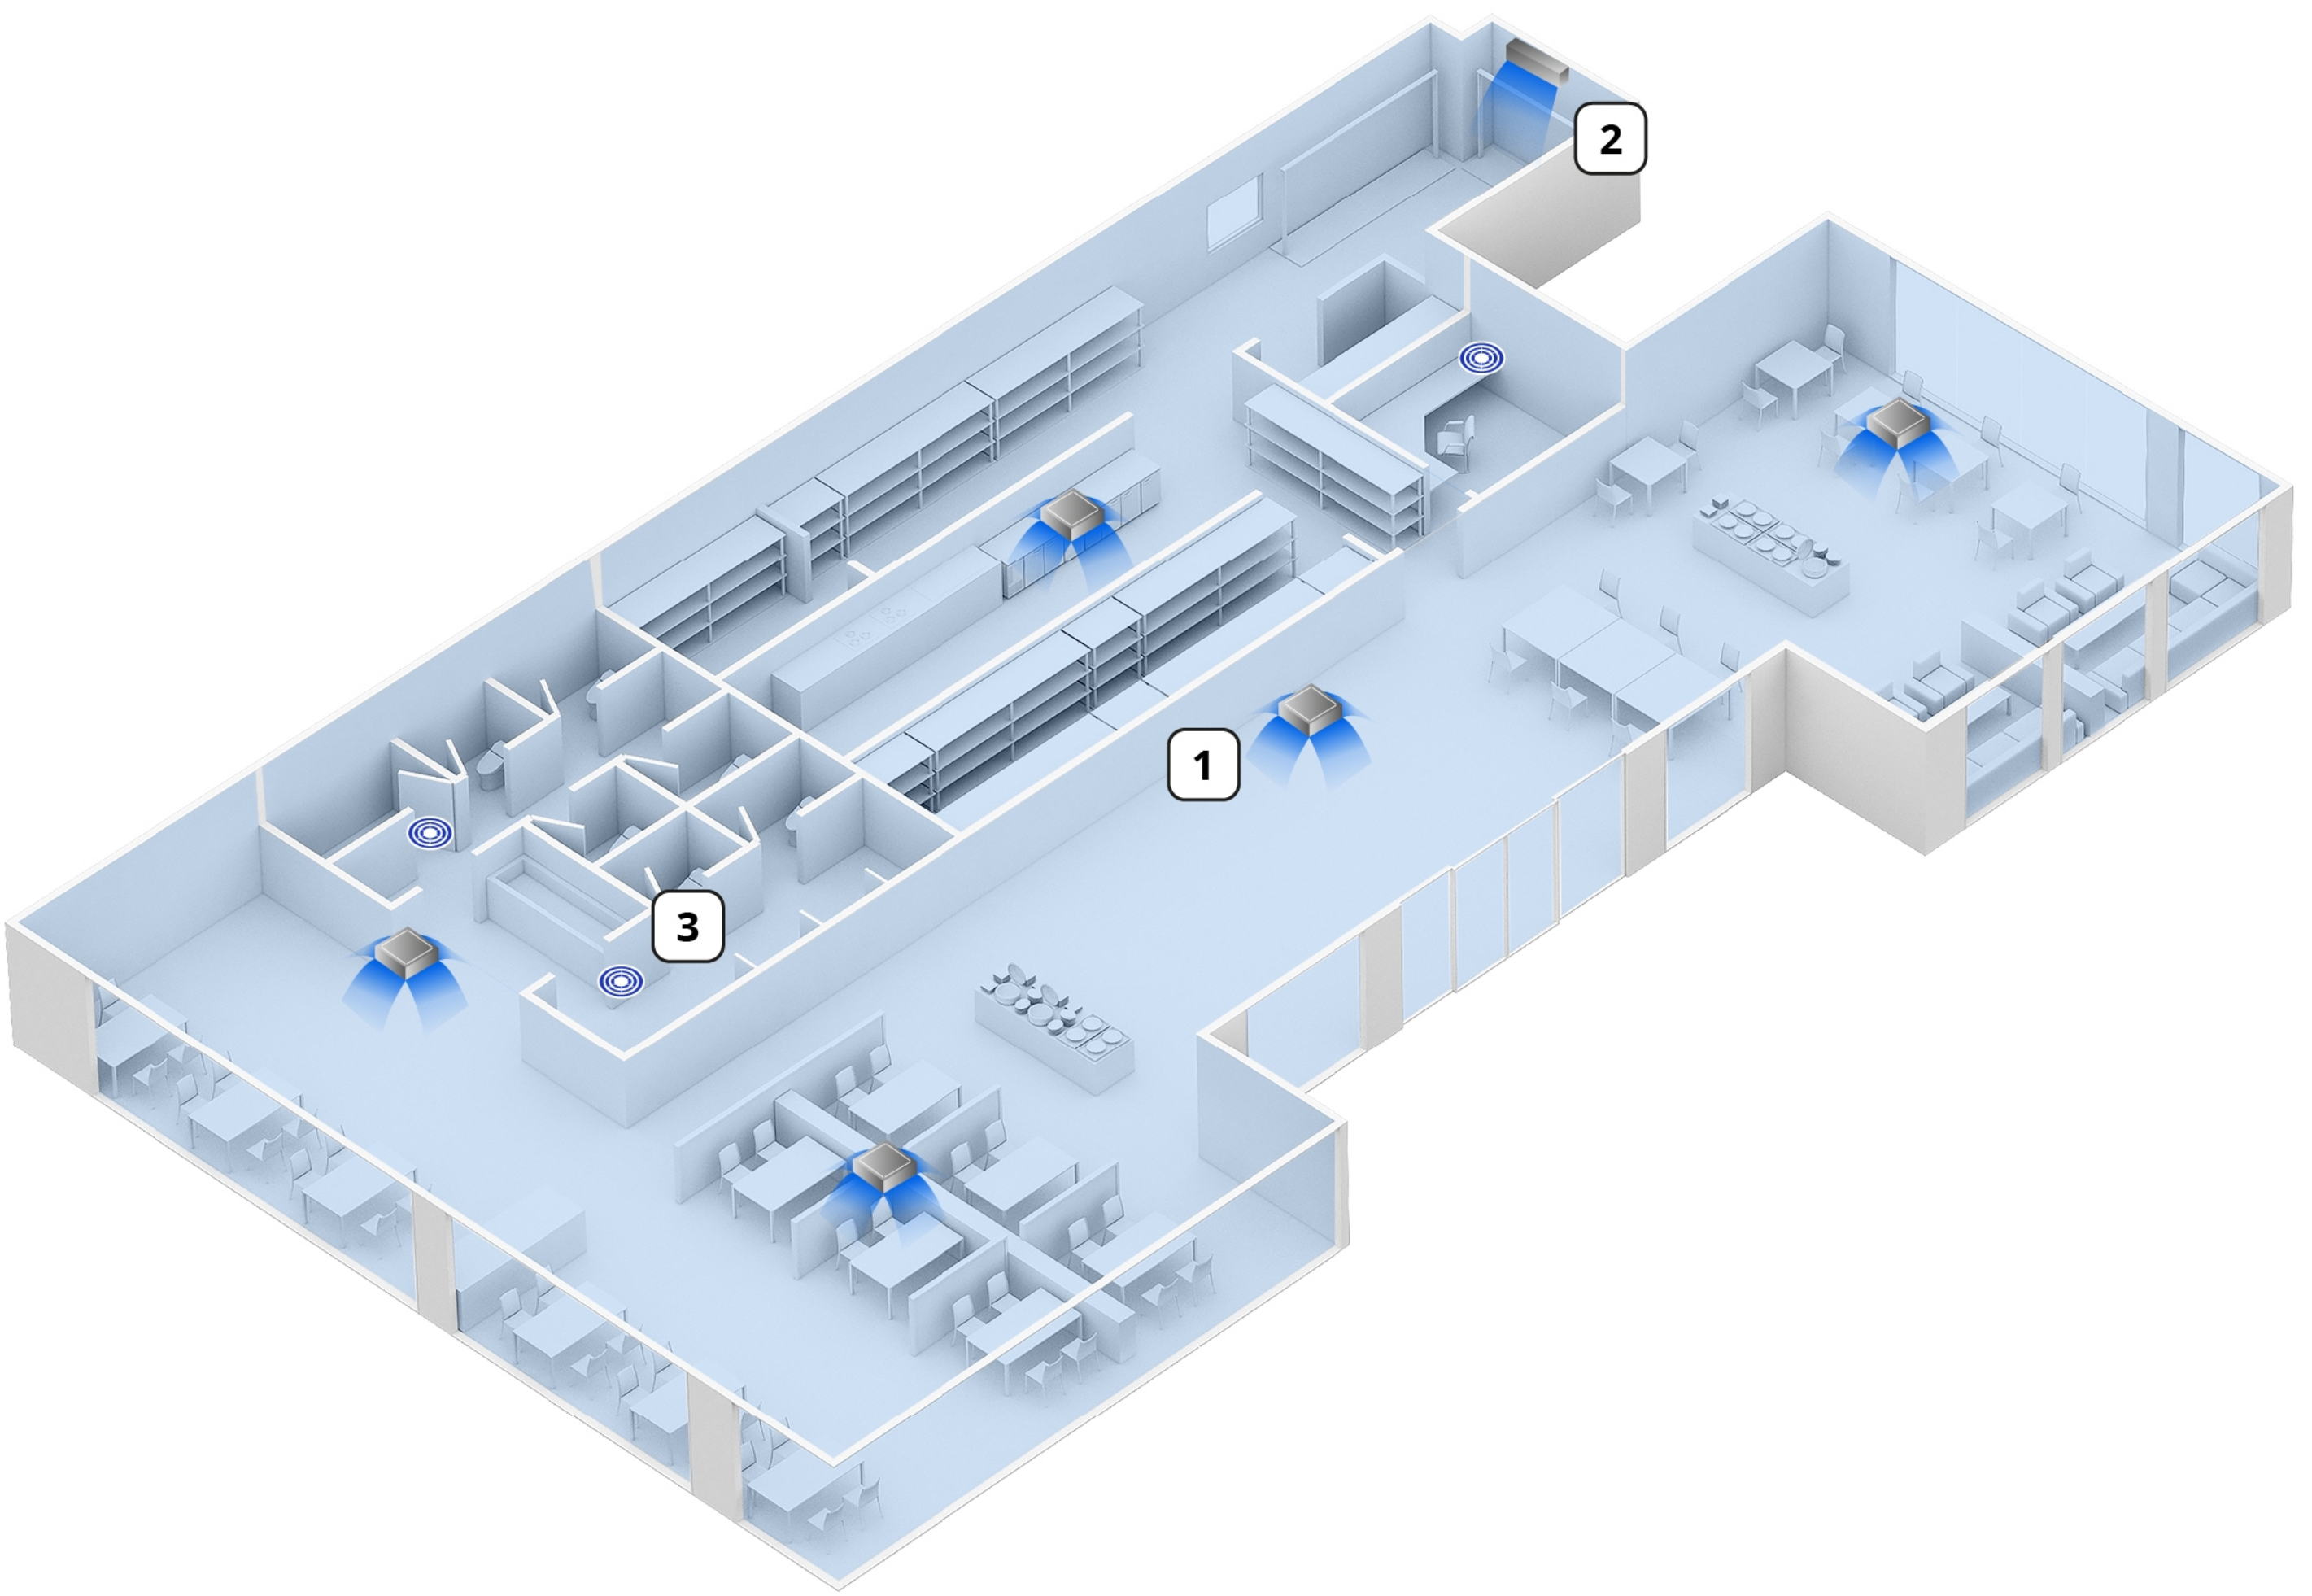

Connectivity focused plan

Air cleaning

4-way cassette

Wall-mounted

air-e (nanoe™ X)

Focused air cleaning

nanoe™ X helps customers and staff enjoy a cleaner and more comfortable environment throughout your restaurant.