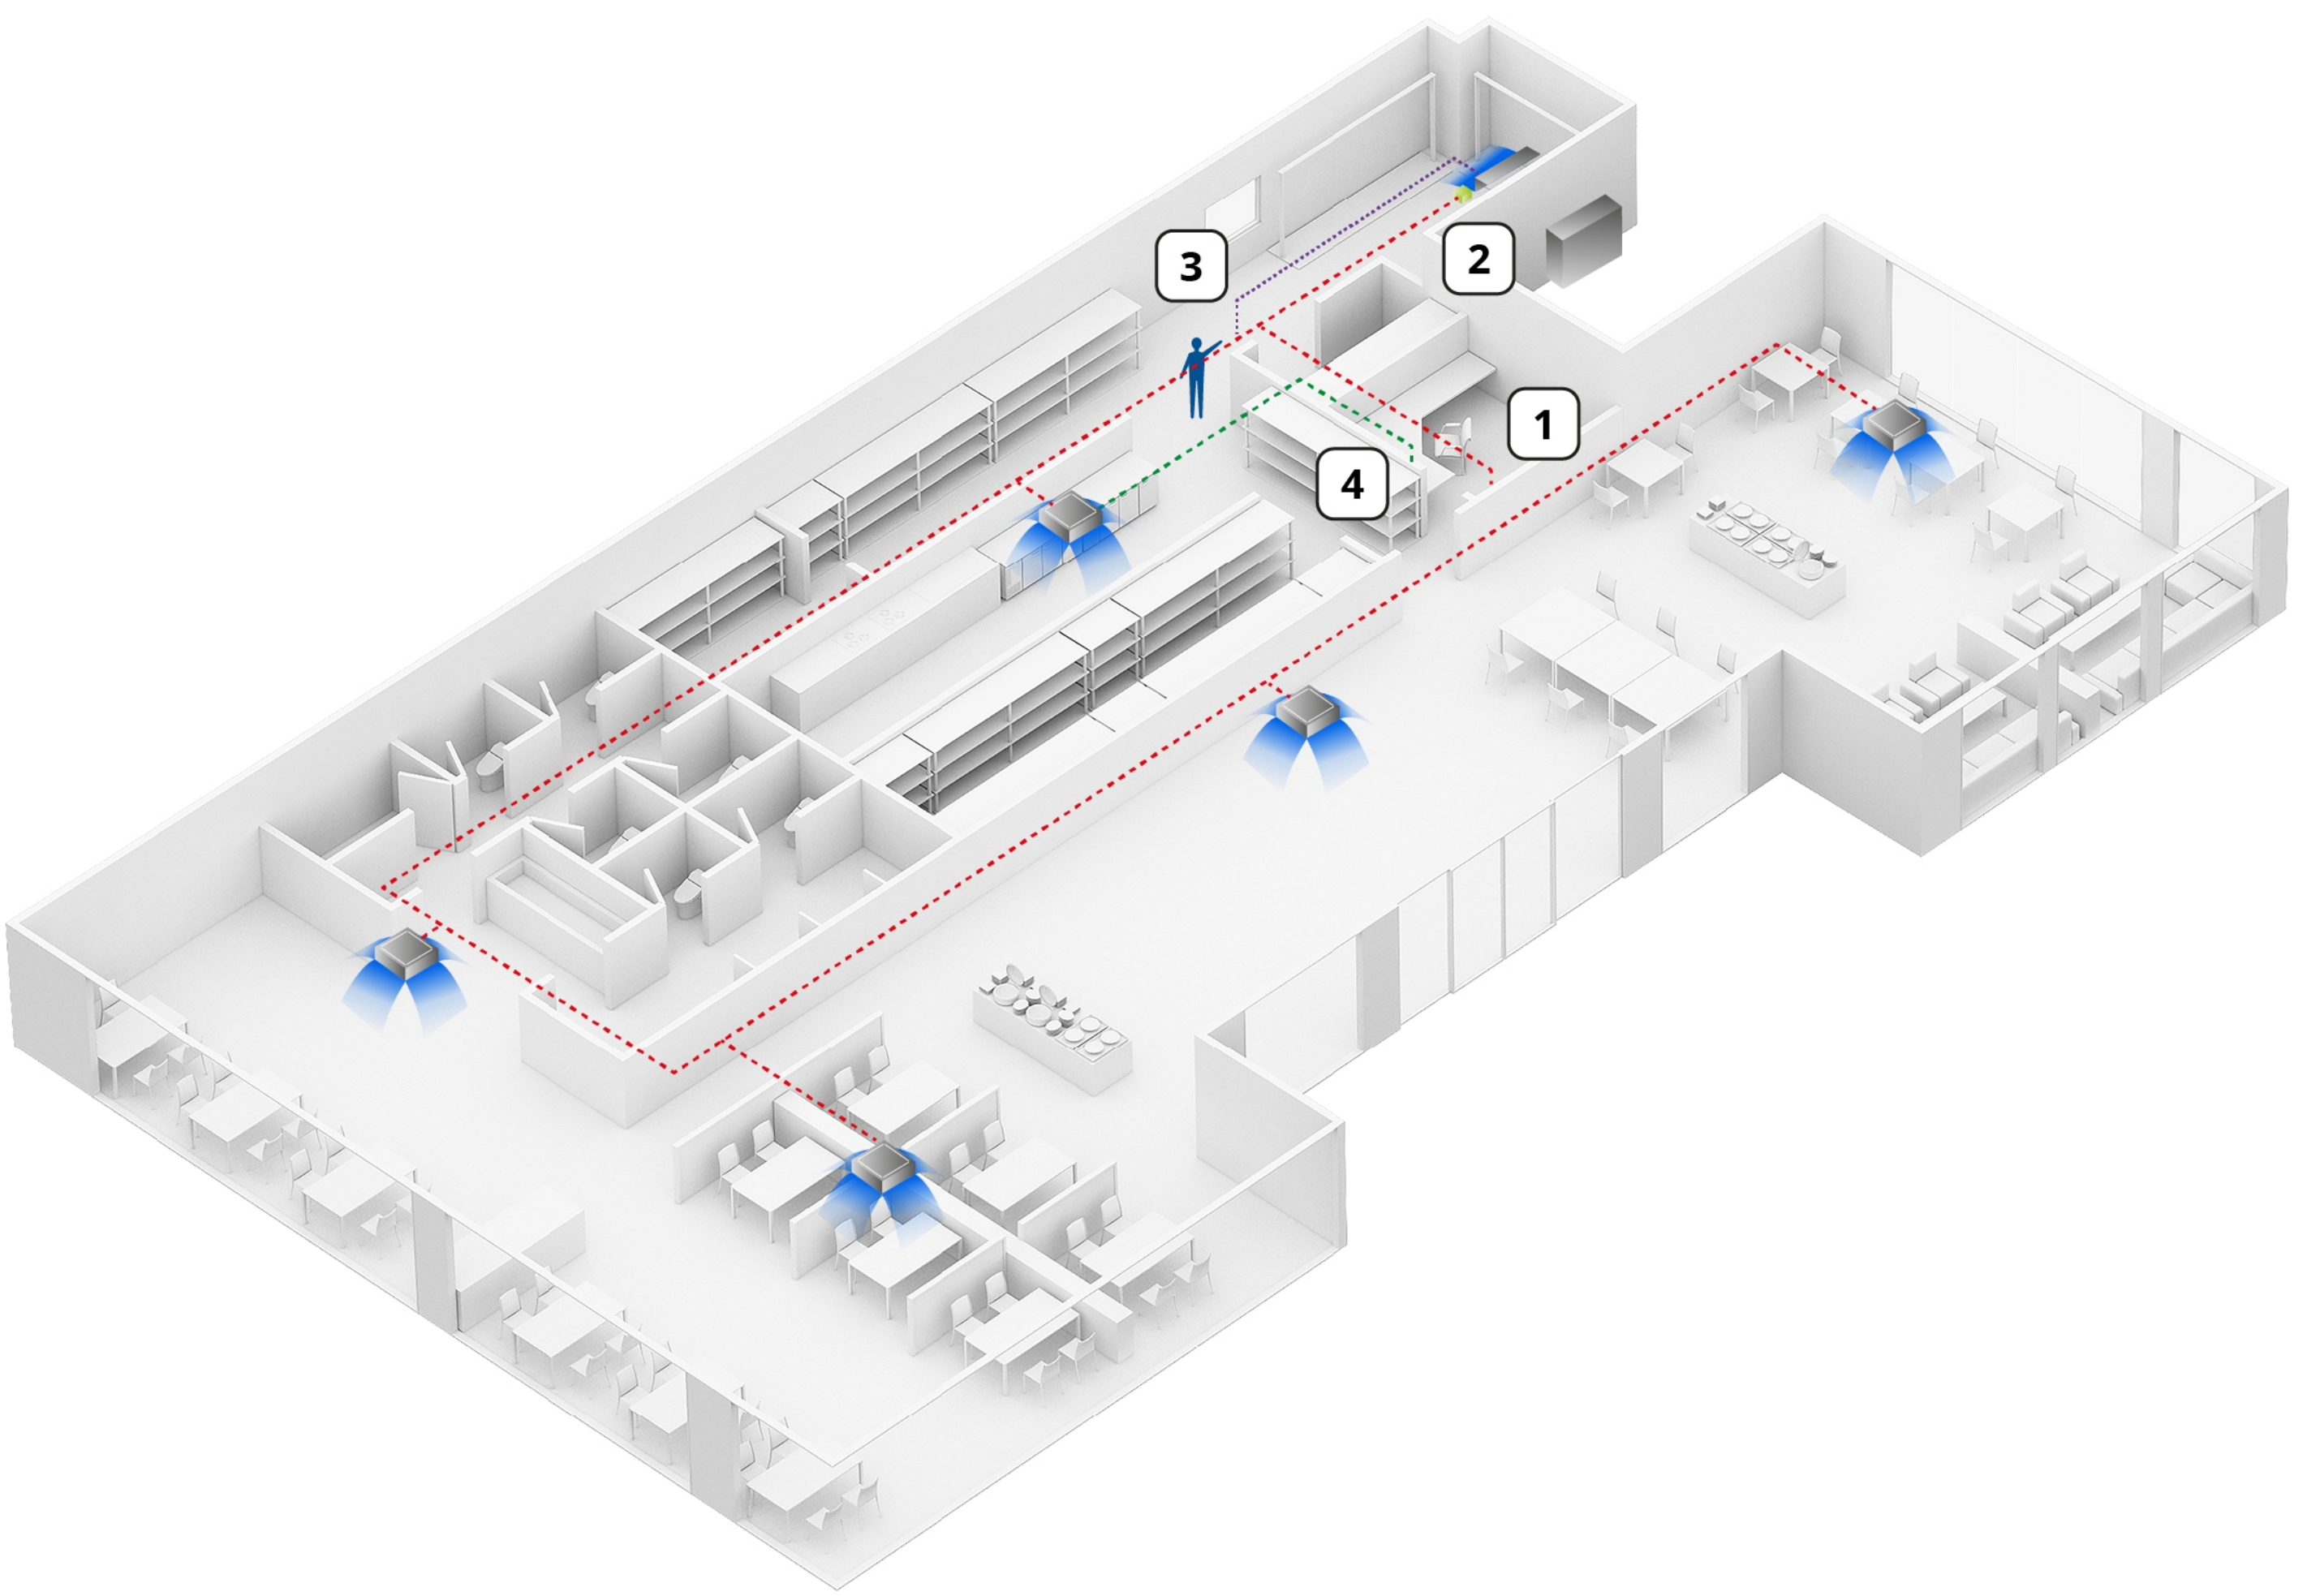

Air cleaning and connectivity standard plan

Connectivity

System controller

CZ-CAPRA1

Individual control (PAC)

Individual control (RAC)

Focused Connectivity

- Individual control for PAC
- Individual control for RAC
- Centralised control
- CZ-CAPRA1
- - - Crossover wiring between IDU and individual control
- - - Crossover wiring between IDU and individual control
- - - Centralised migration wiring