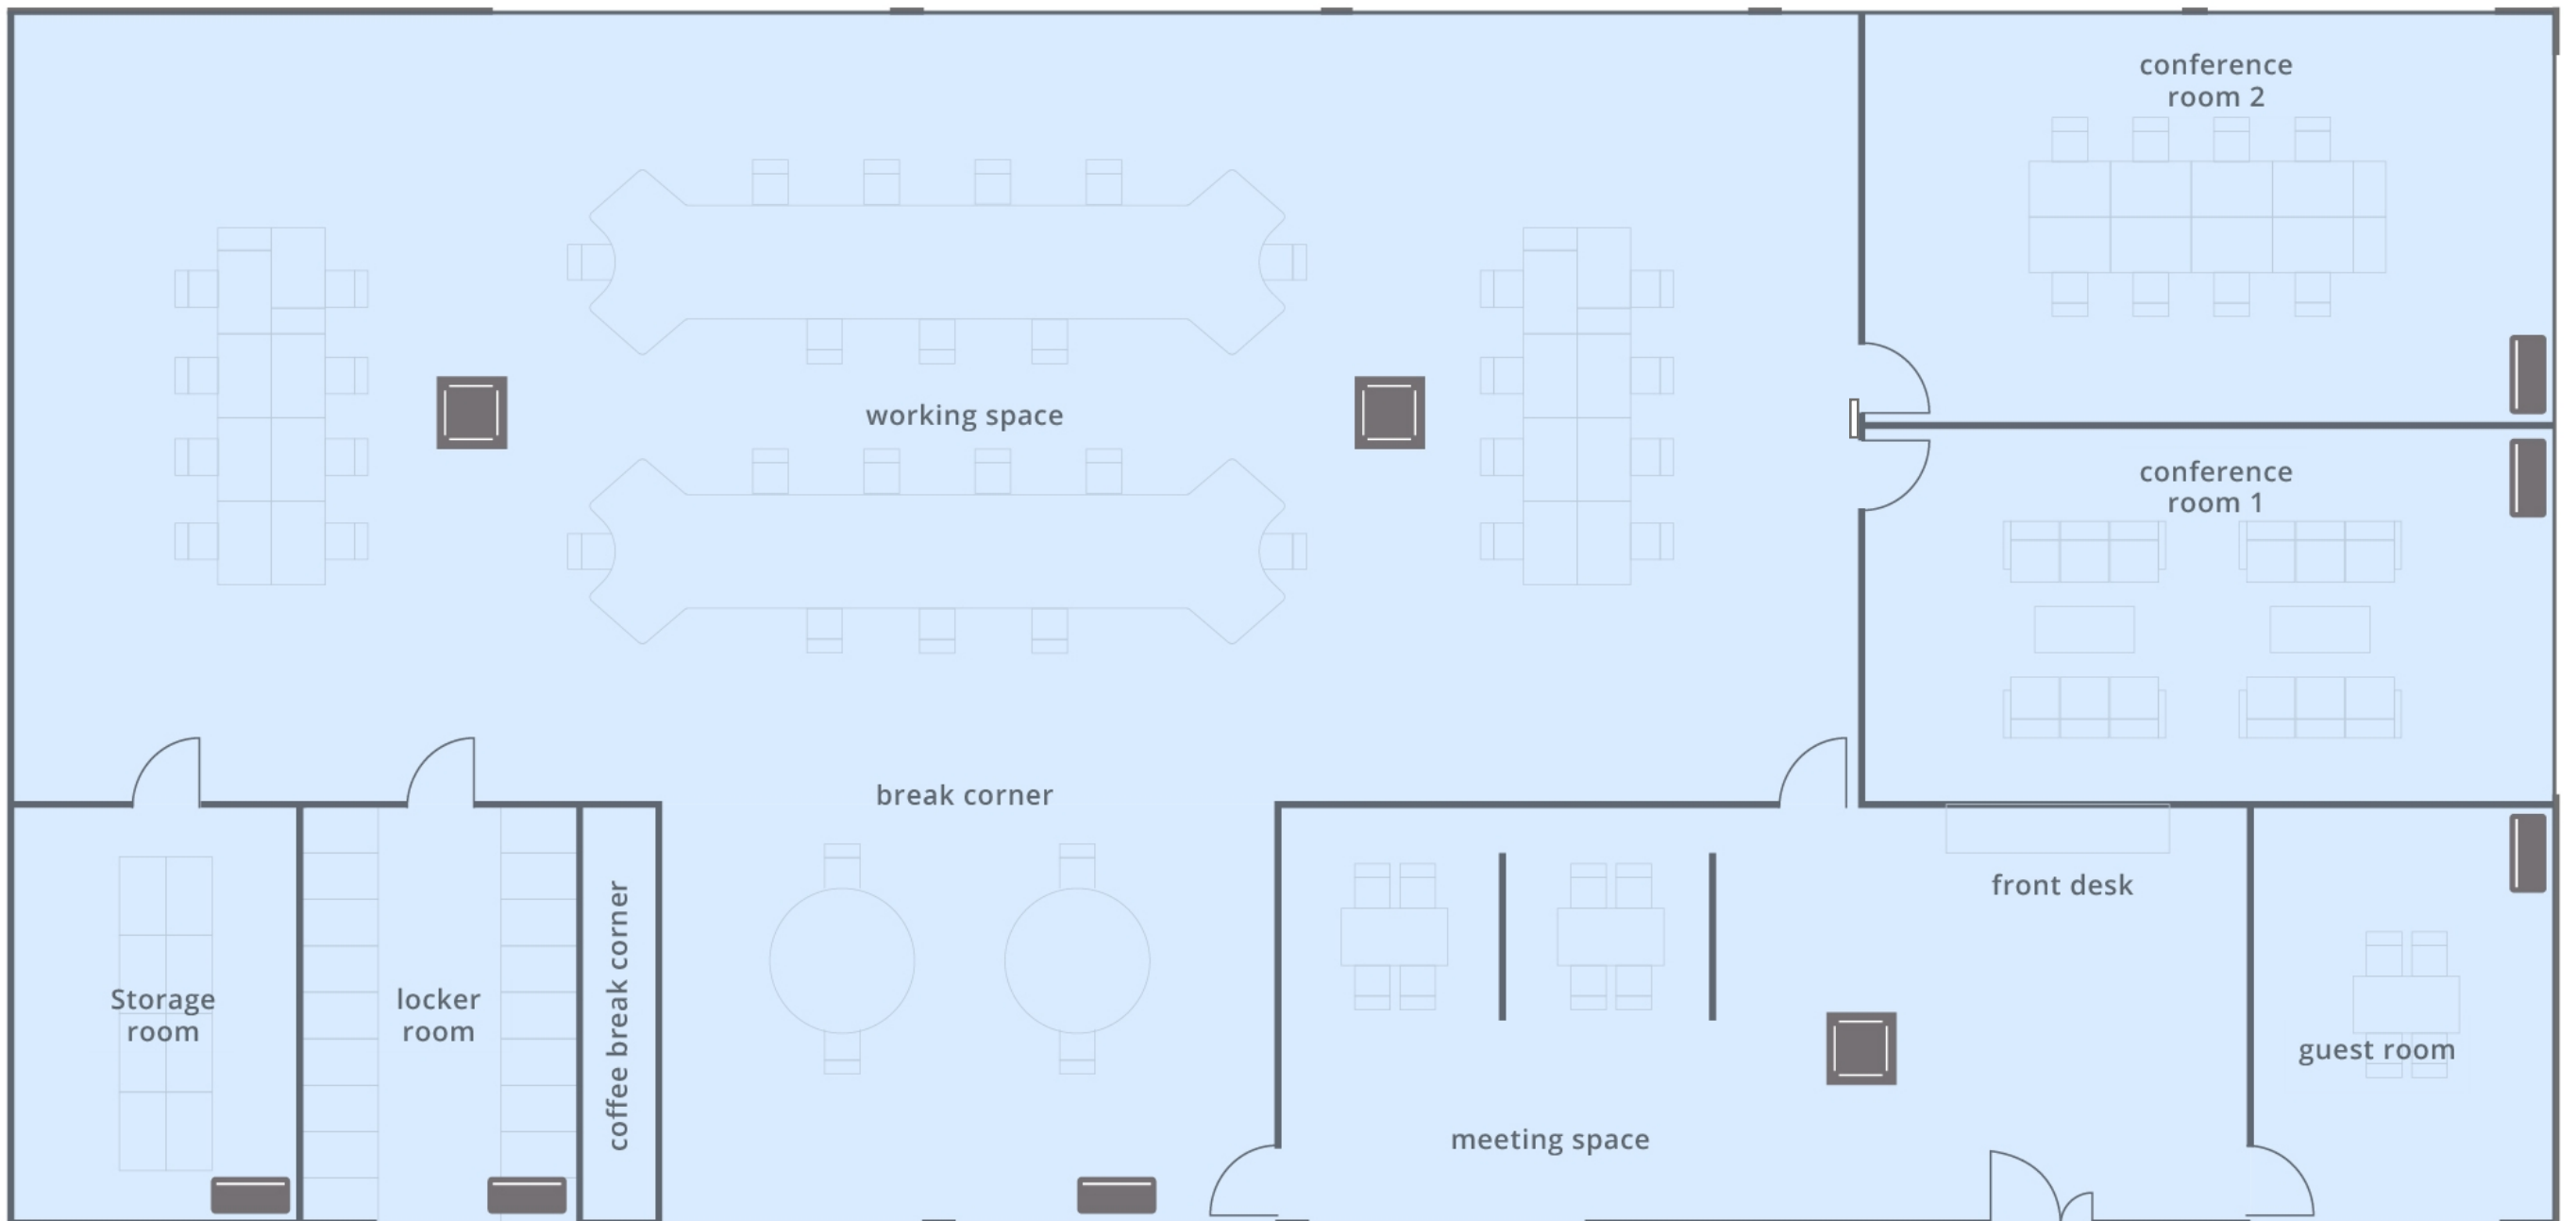

Connectivity focused plan

Air cleaning

4-way cassette

Wall-mounted

Focused air cleaning

nanoe™ X helps customers and staff enjoy a cleaner and more comfortable environment throughout your office.

Performance score