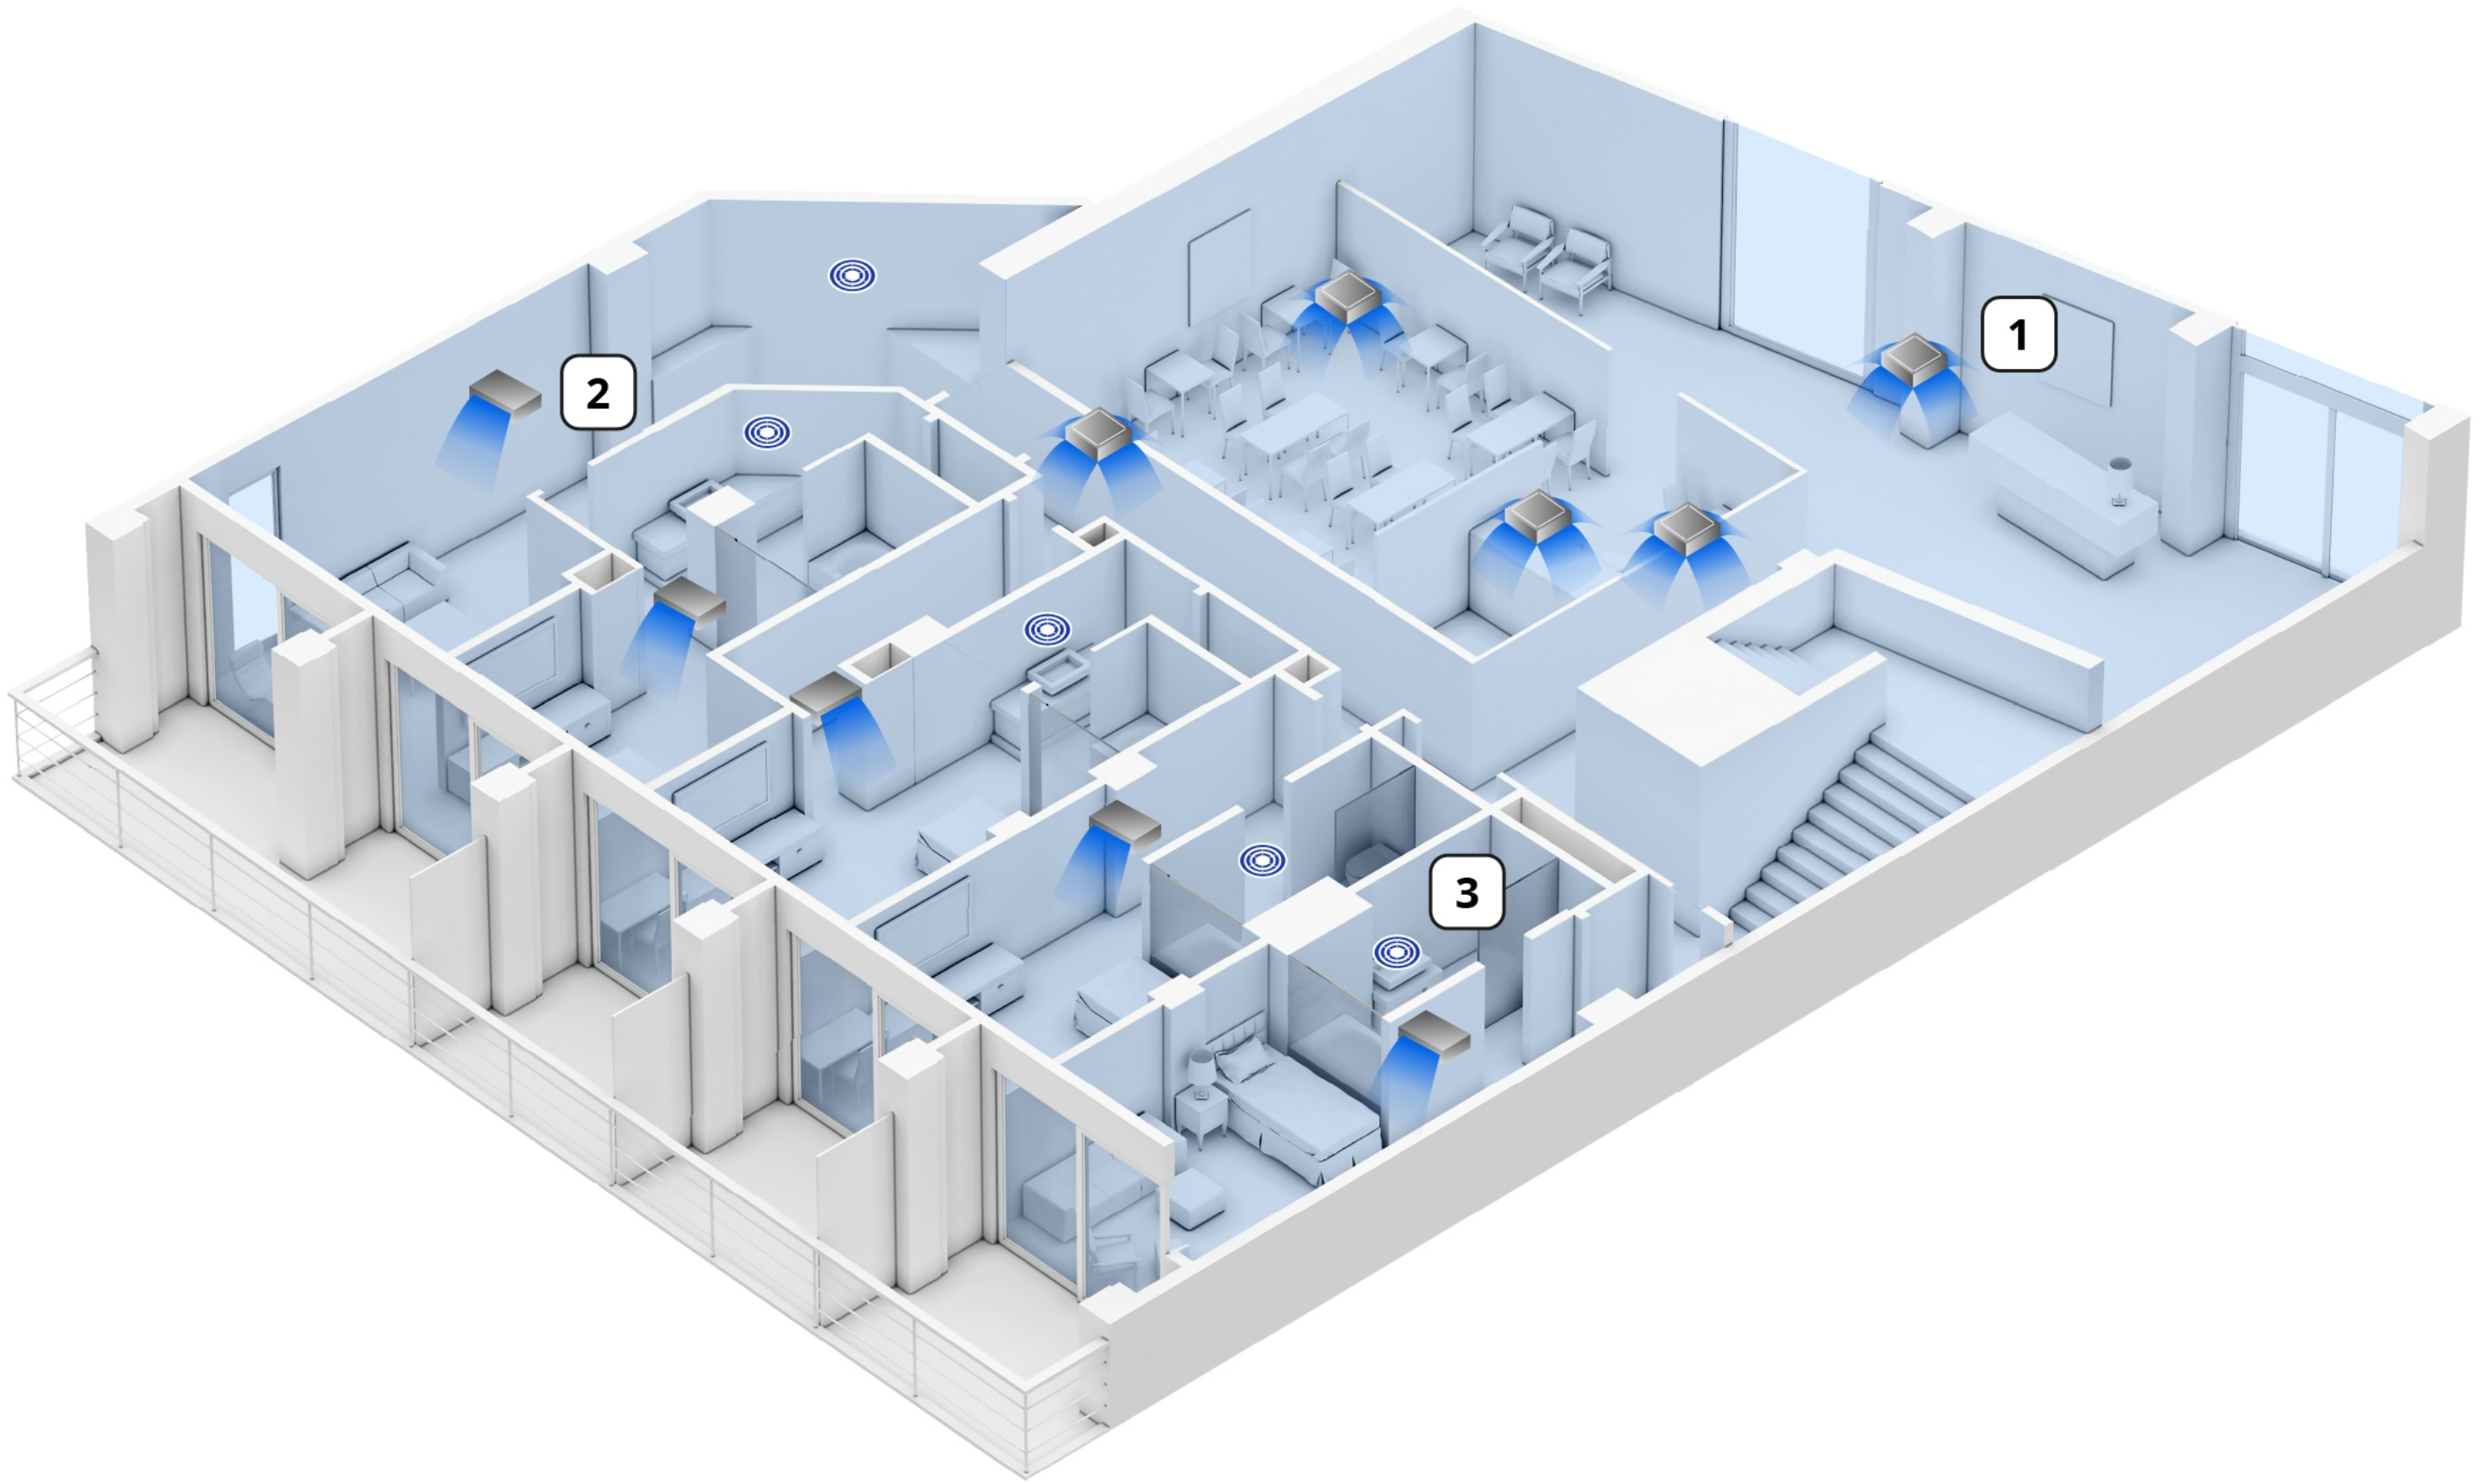

# Air cleaning and connectivity standard plan

## Air cleaning

4-way cassette

Wall-mounted

air-e (nanoe™ X)

## Focused air cleaning

nanoe™ X helps customers and staff enjoy a cleaner and more comfortable environment throughout your hotel.

air-e

Wall-mounted

4-way cassette