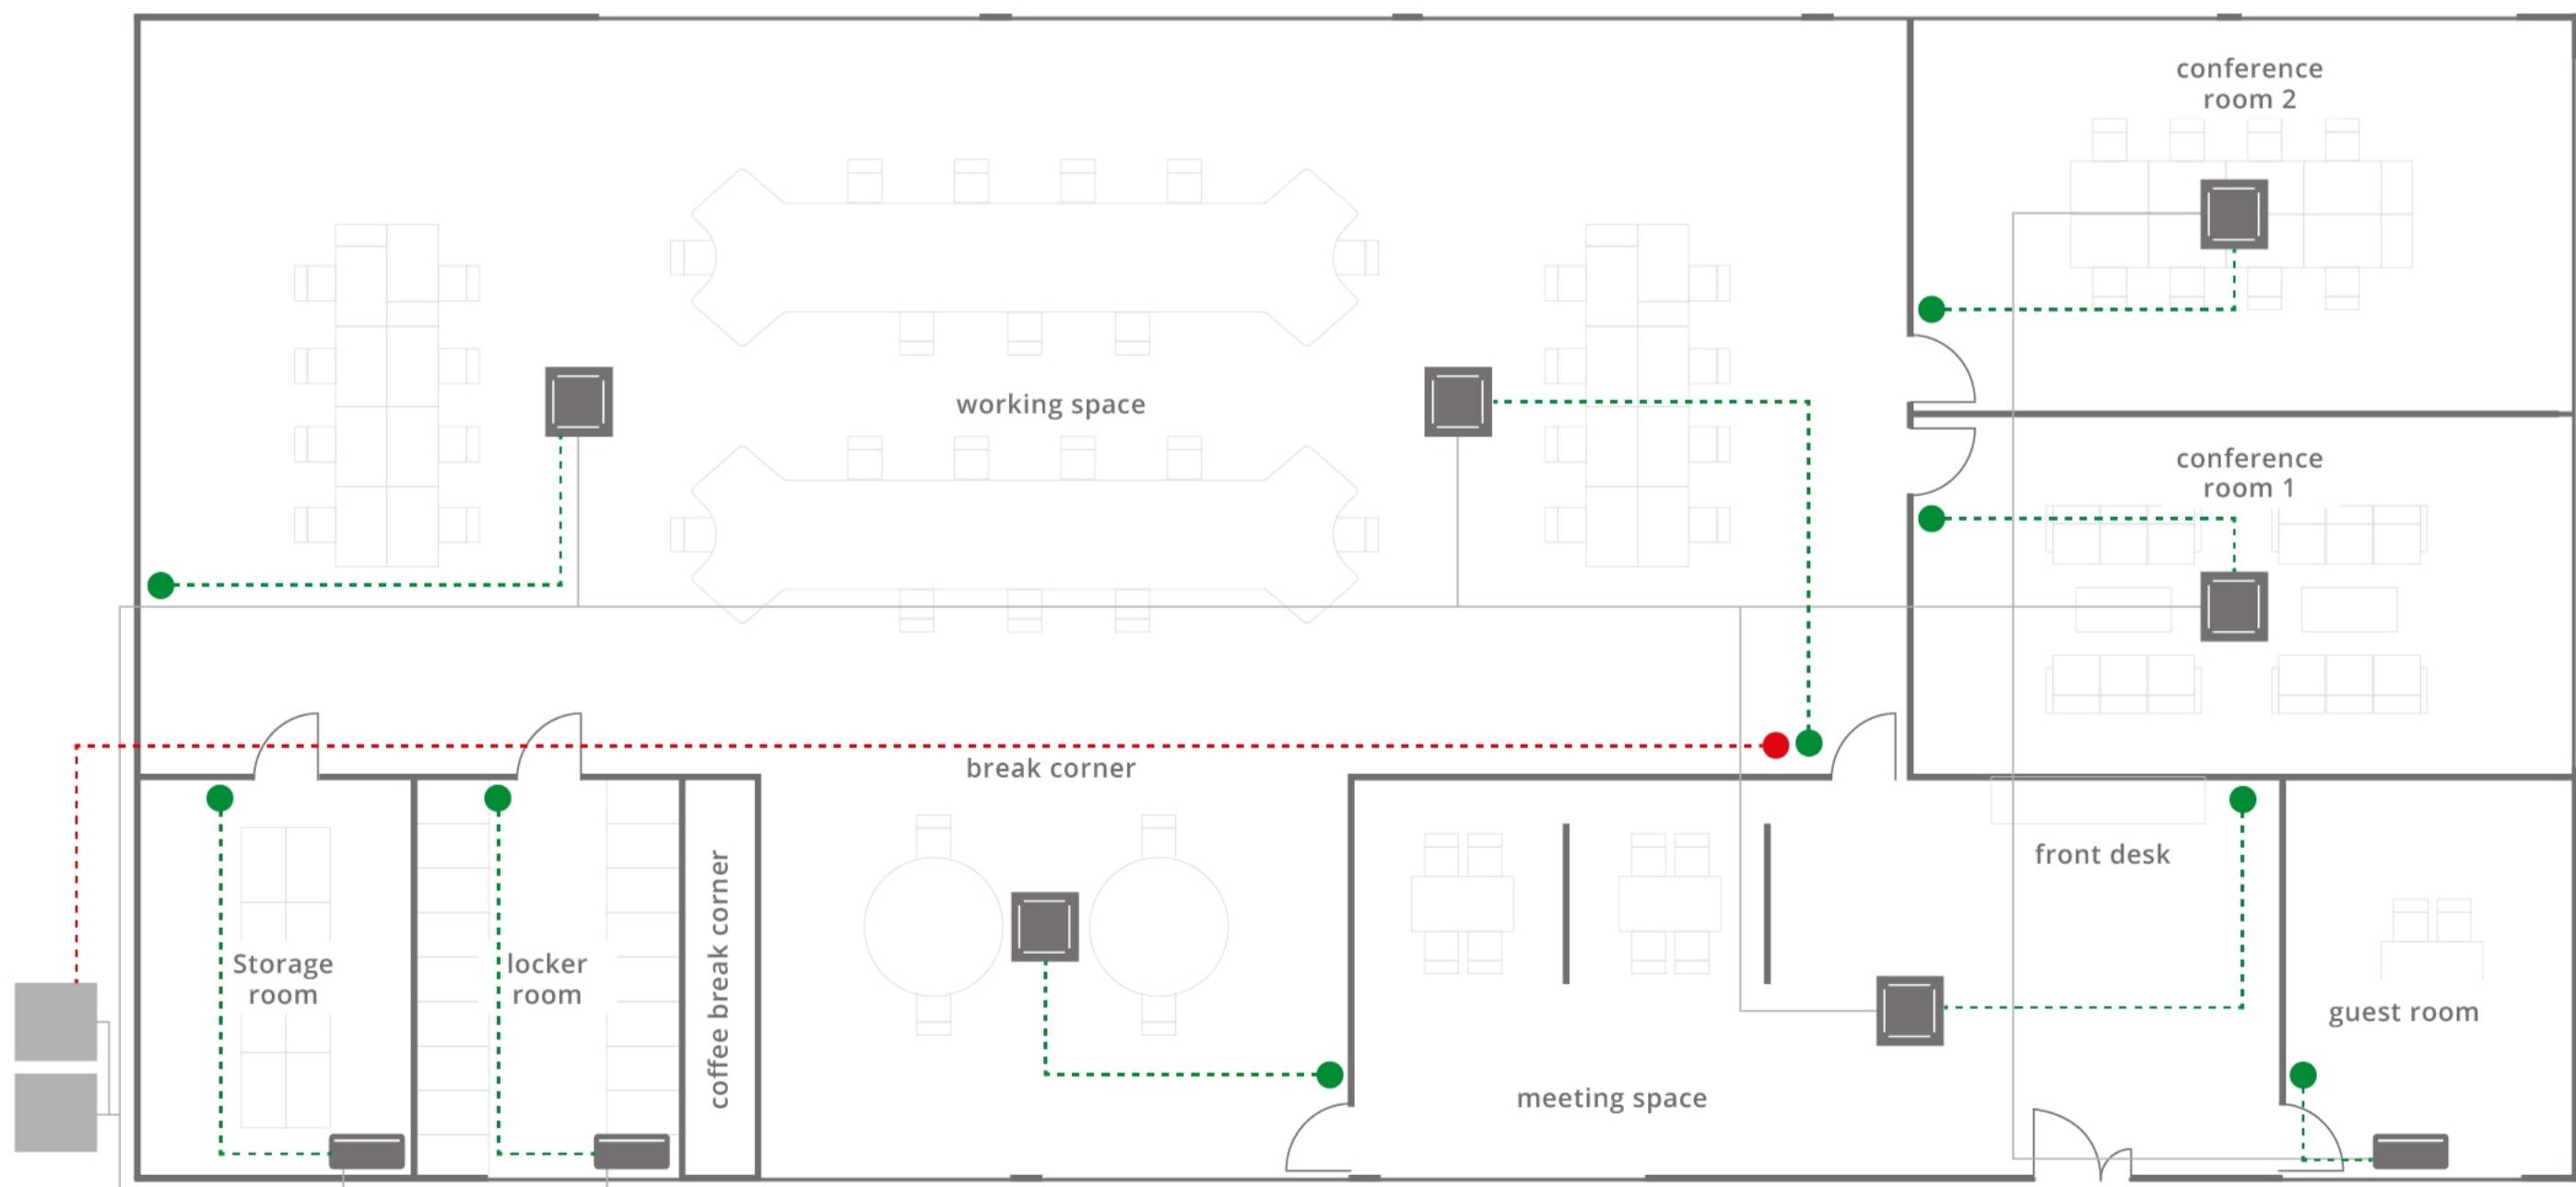

Planning the best installation for your office

Connectivity

Centralized control

Individual control (VRF)

Focused Connectivity

Performance score

- Bacteria and virus inhibition: ★★★★★☆
- Connectivity: ★★★★★☆
- Ease of installation: ★★★★★★
- CO₂ concentration: ★★★★★★
- Deodorisation: ★★★★★☆