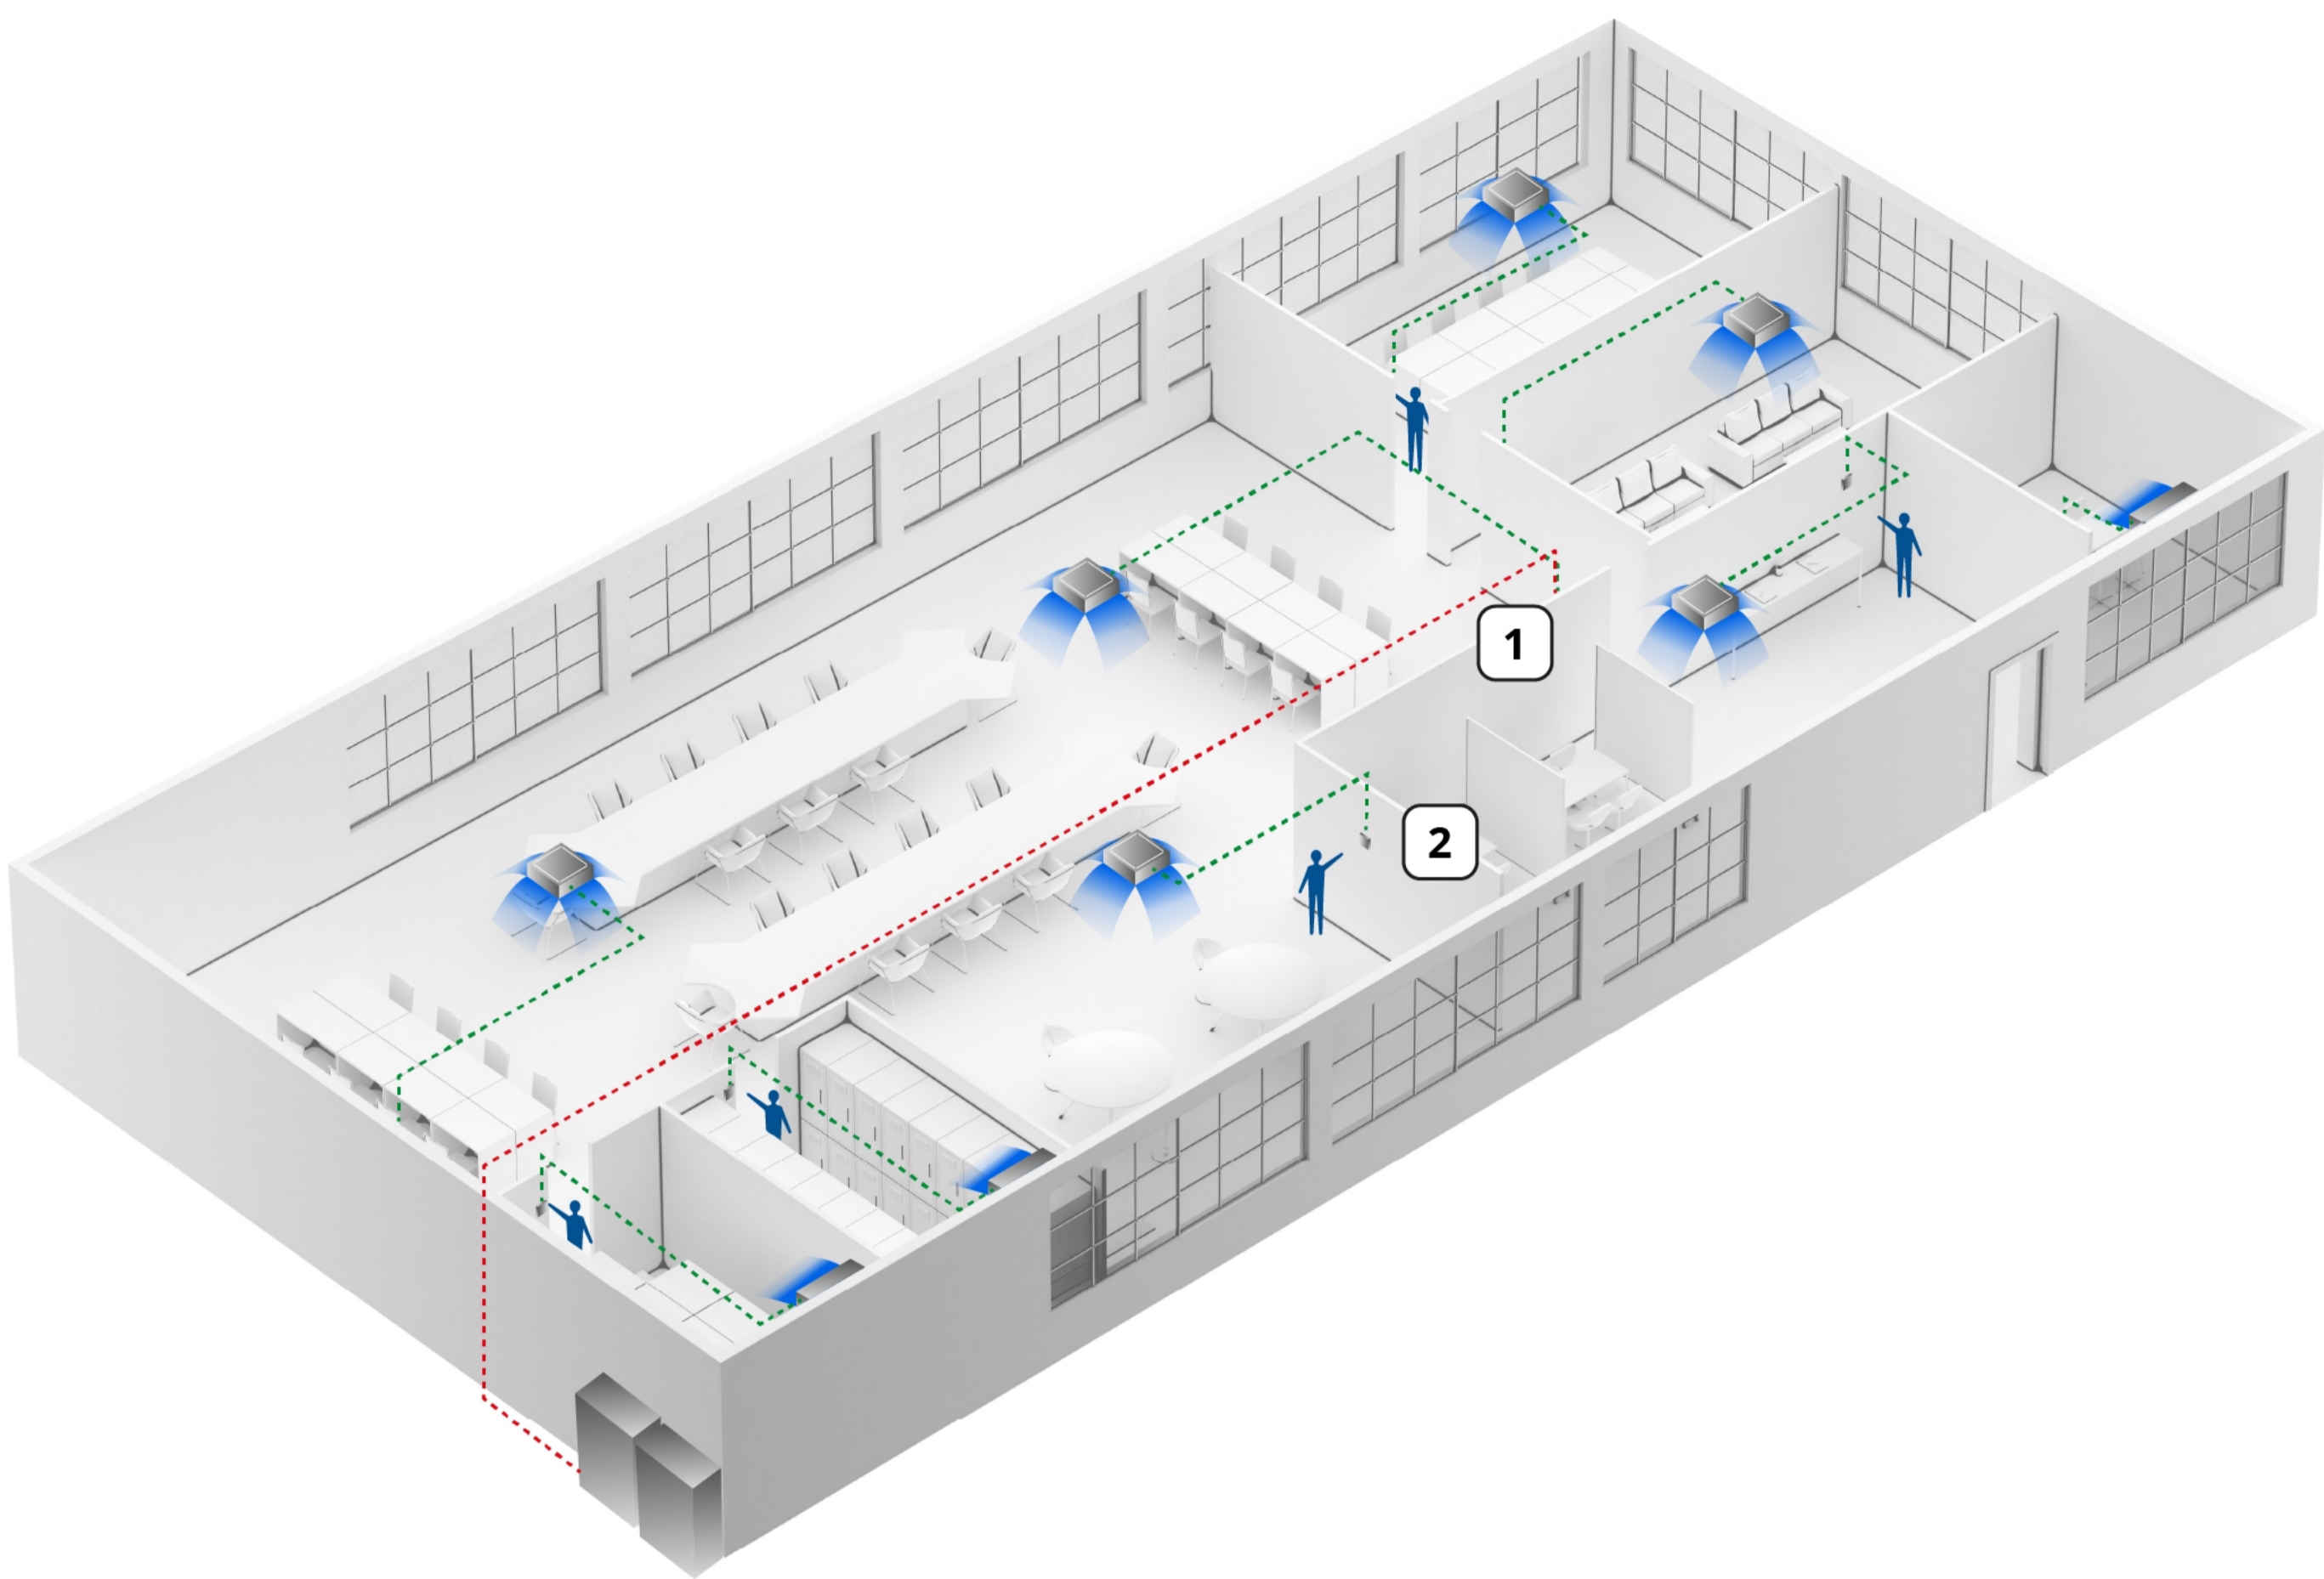

Planning the best installation for your office

Connectivity

Centralized control

Individual control (VRF)

Focused Connectivity

Performance score

- Bacteria and virus inhibition: ★★★★★☆
- Connectivity: ★★★★★☆
- Ease of installation: ★★★★★★
- CO₂ concentration: ★★★★★★
- Deodorisation: ★★★★★☆