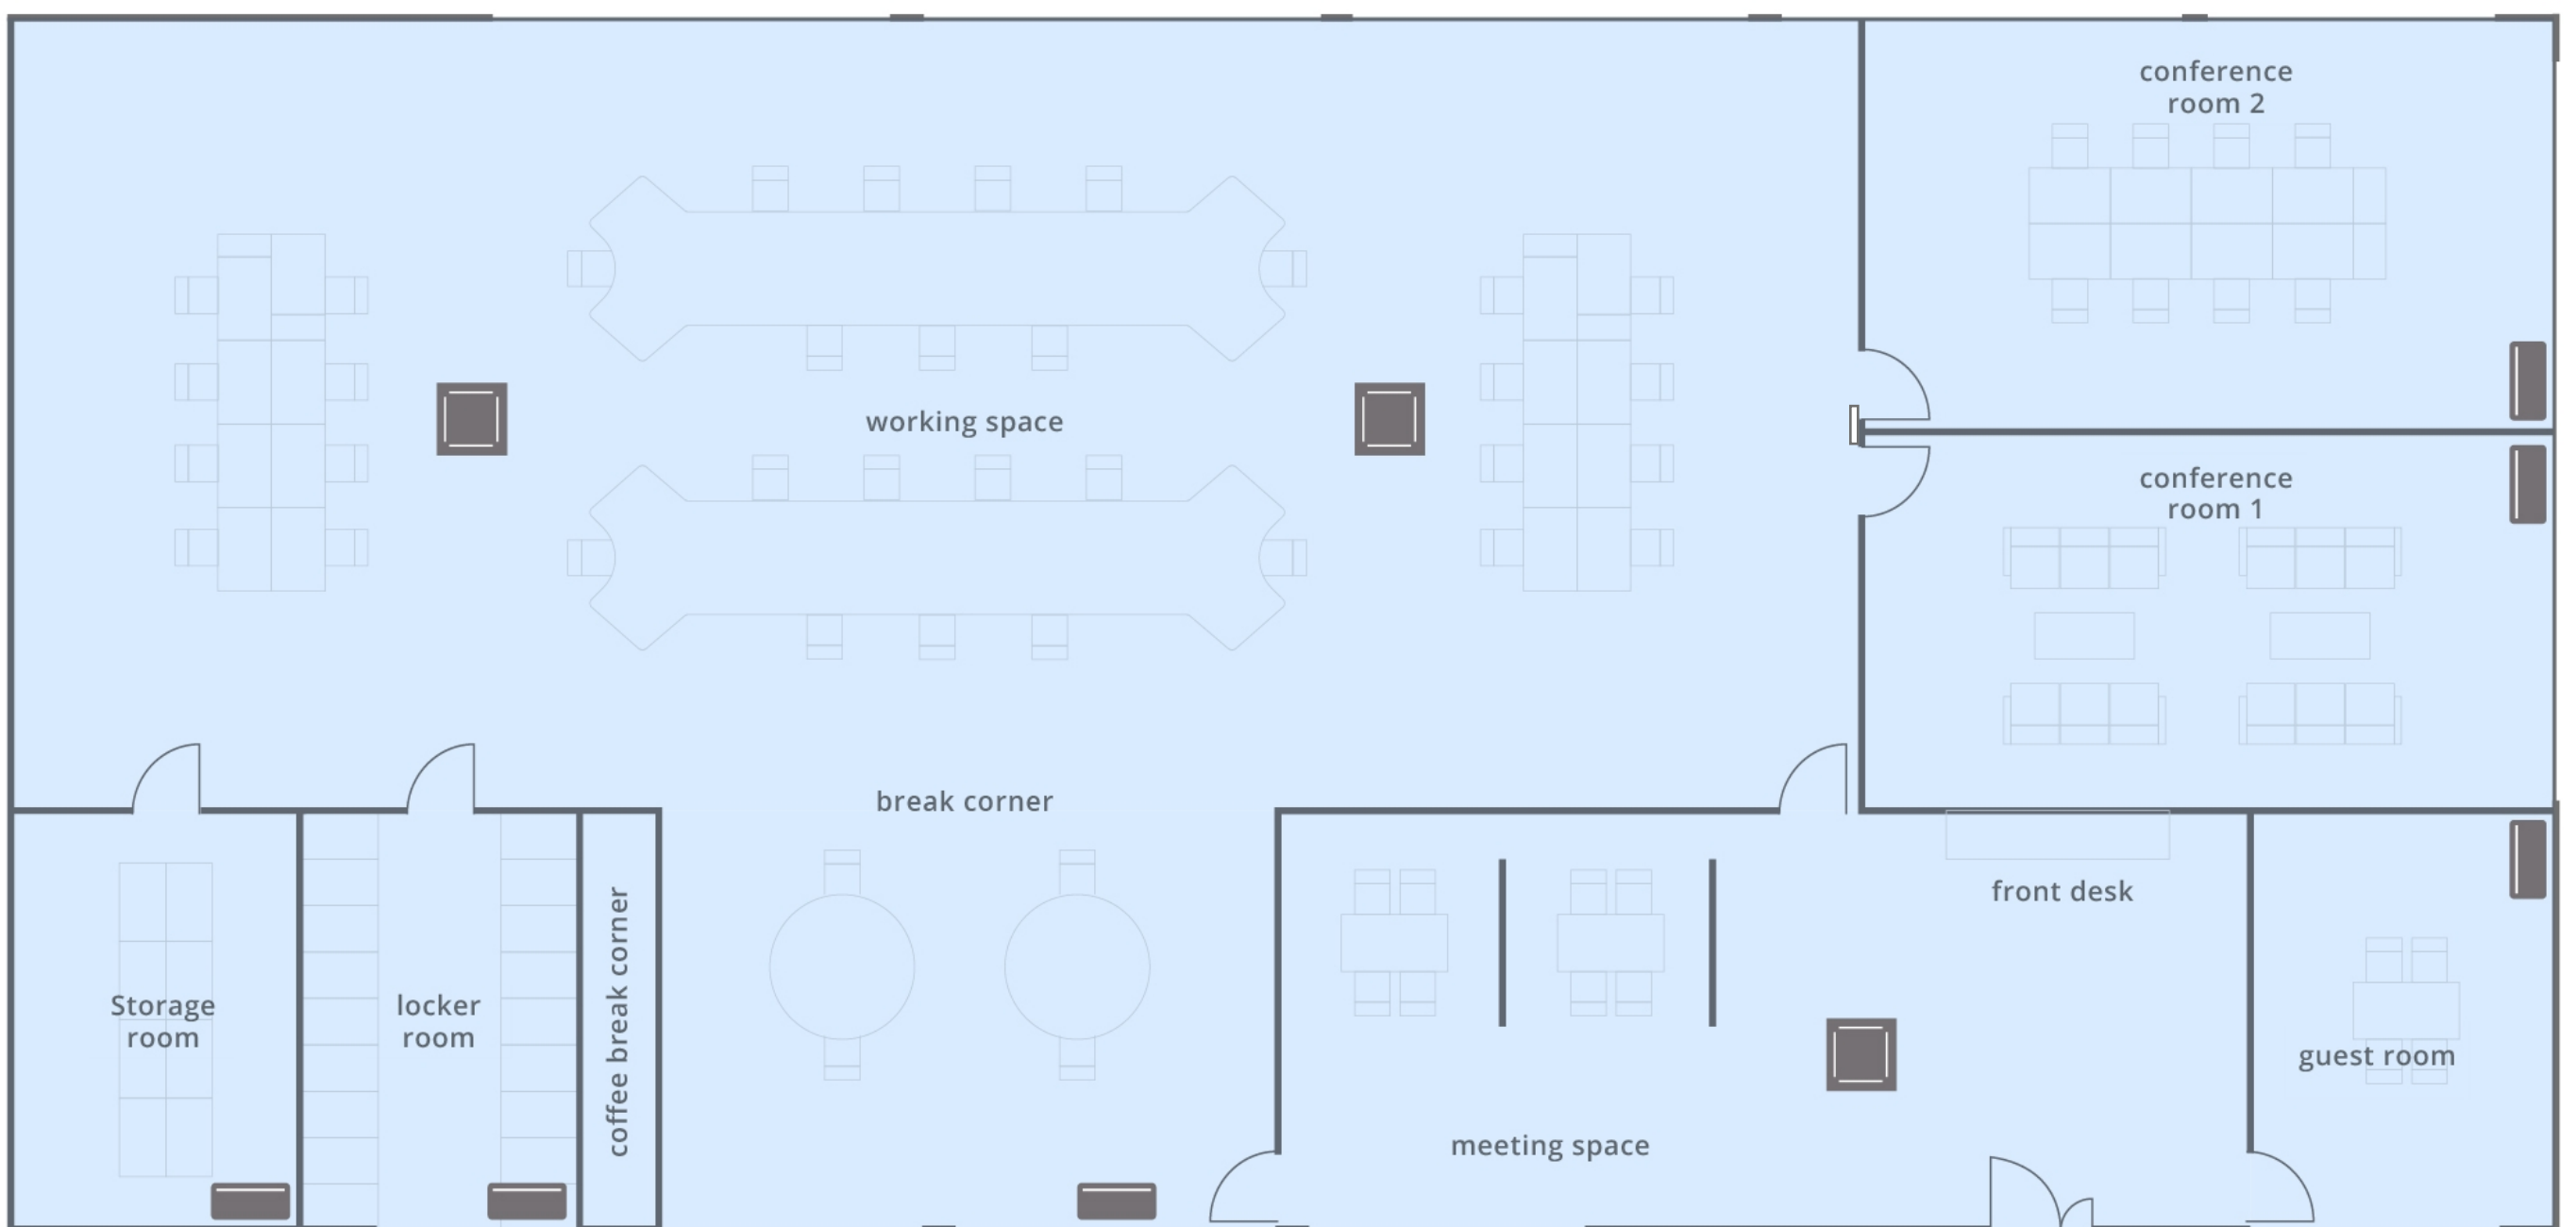

Connectivity focused plan

Air cleaning

4-way cassette

Wall-mounted

Focused air cleaning

nanoe™ X helps customers and staff enjoy a cleaner and more comfortable environment throughout your office.

Performance score