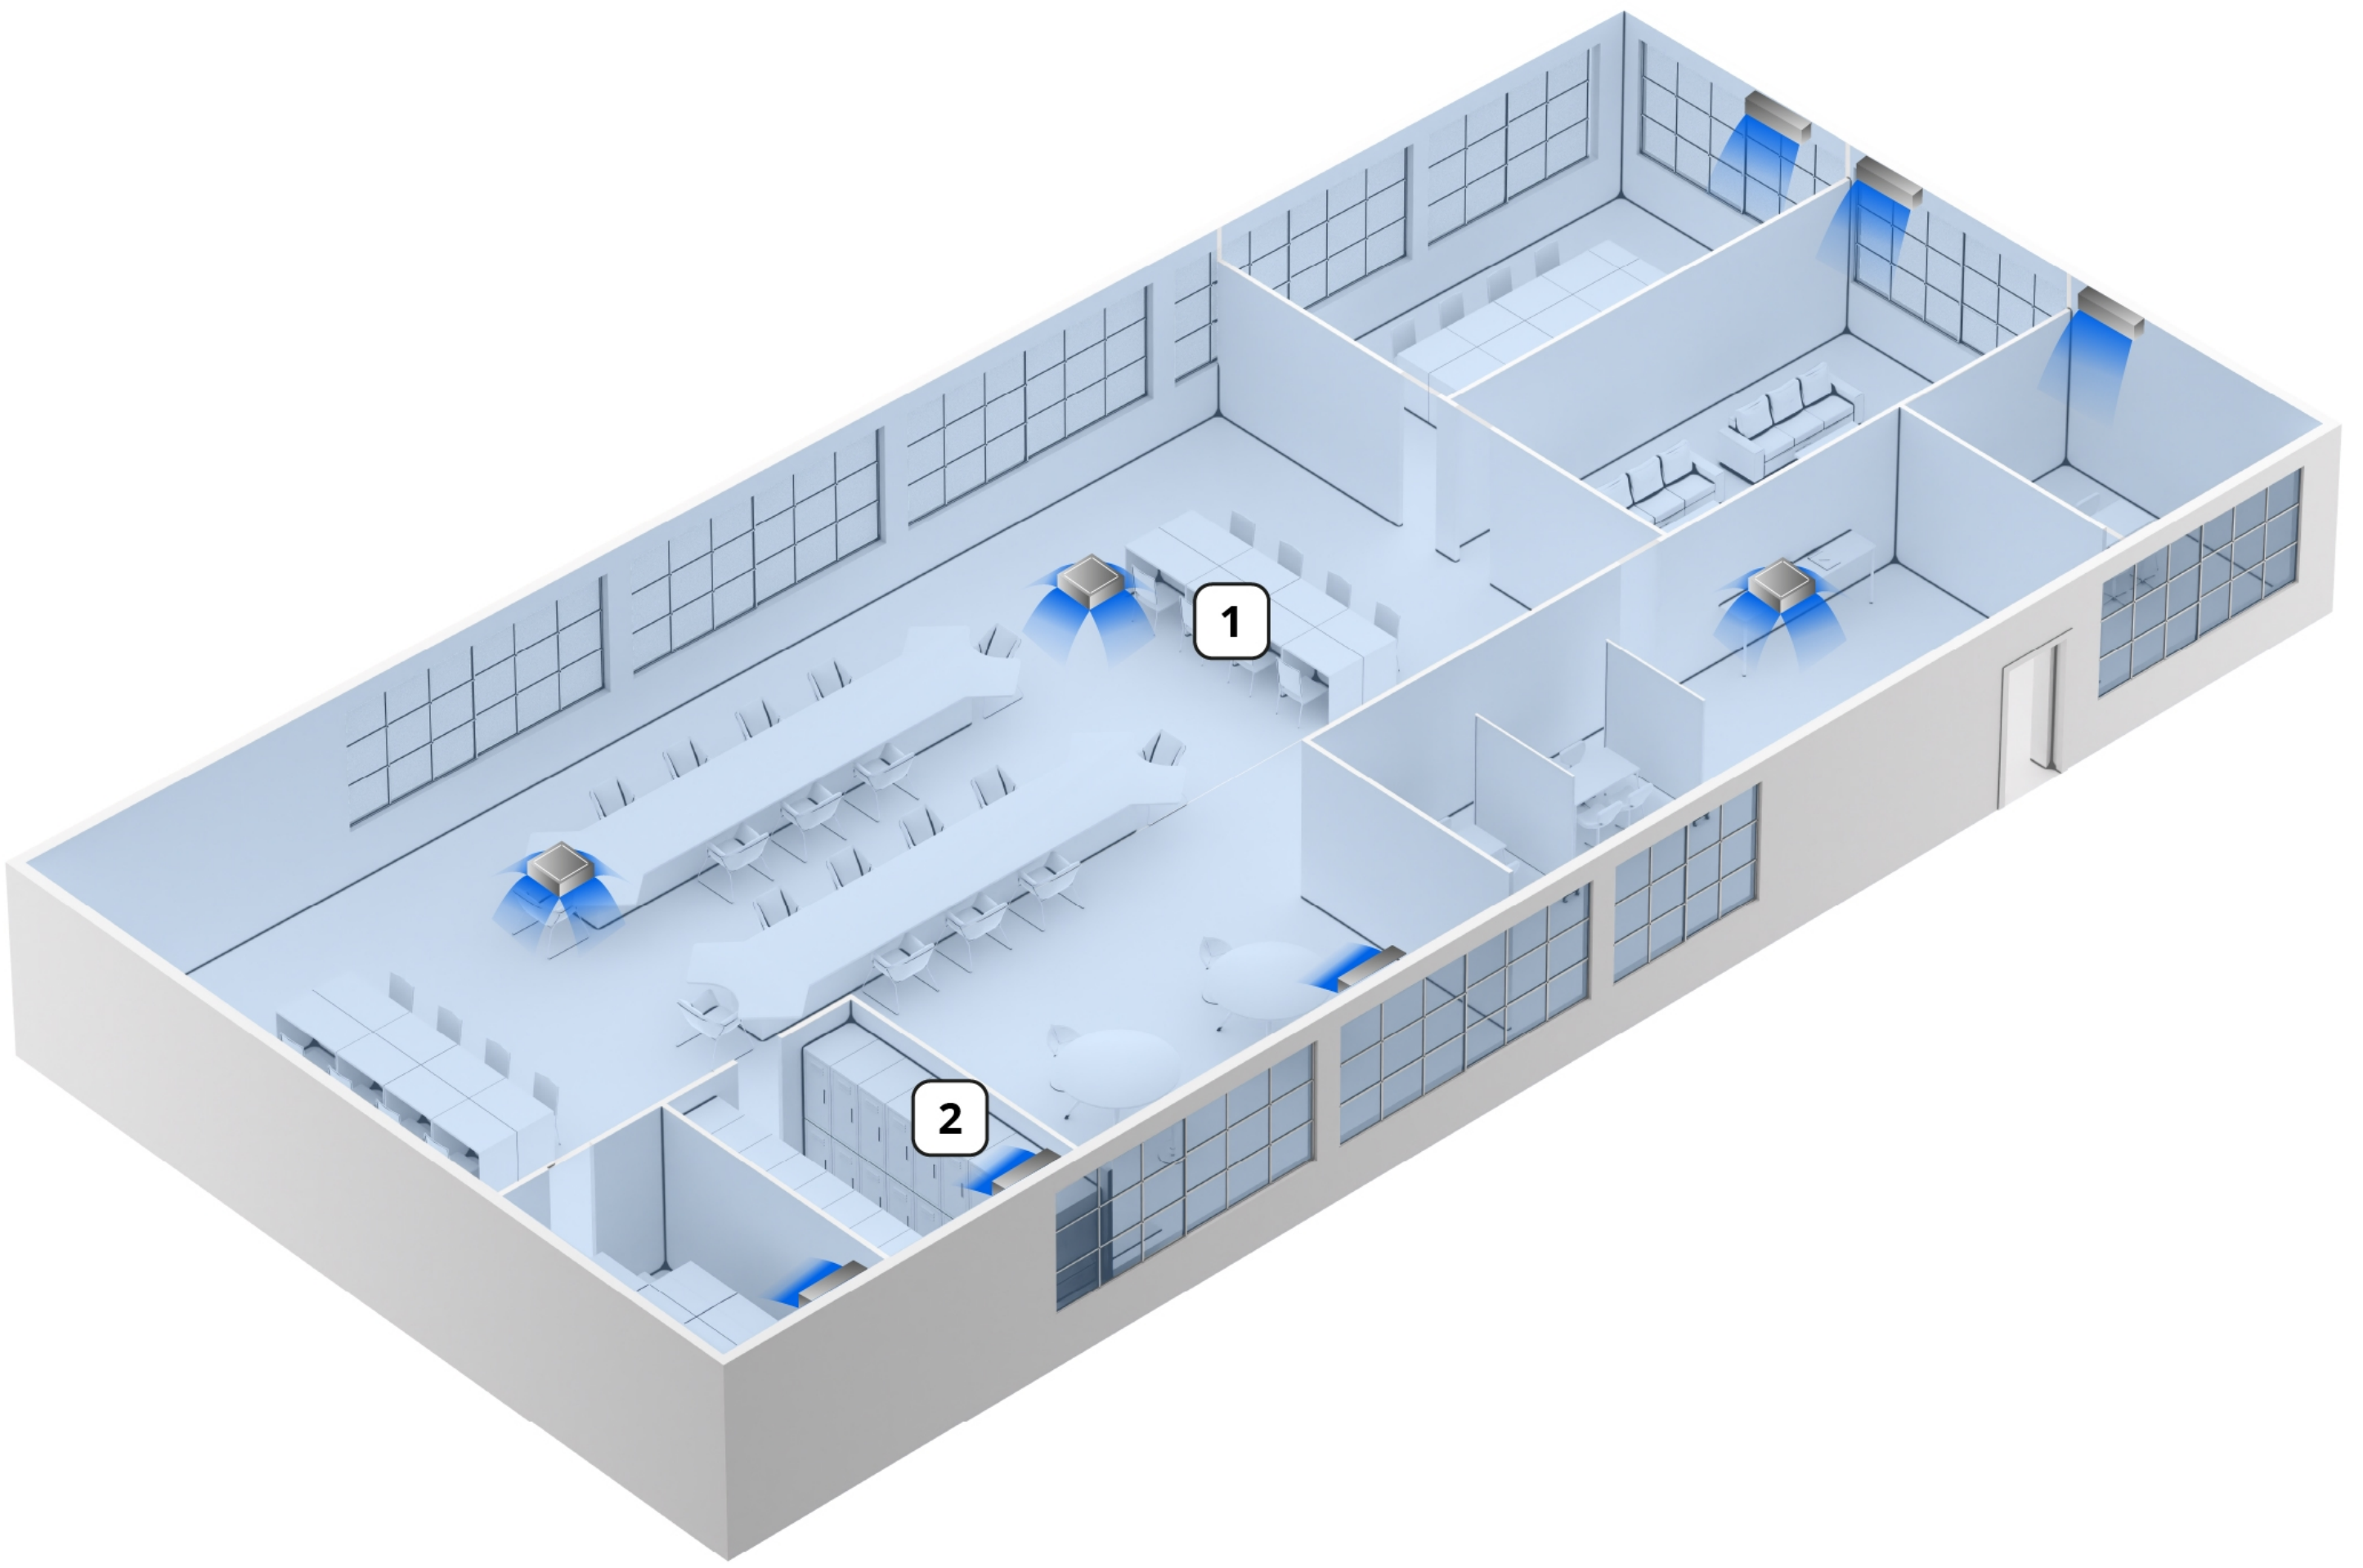

Connectivity focused plan

Air cleaning

4-way cassette

Wall-mounted

Focused air cleaning

nanoe™ X helps customers and staff enjoy a cleaner and more comfortable environment throughout your office.

Performance score