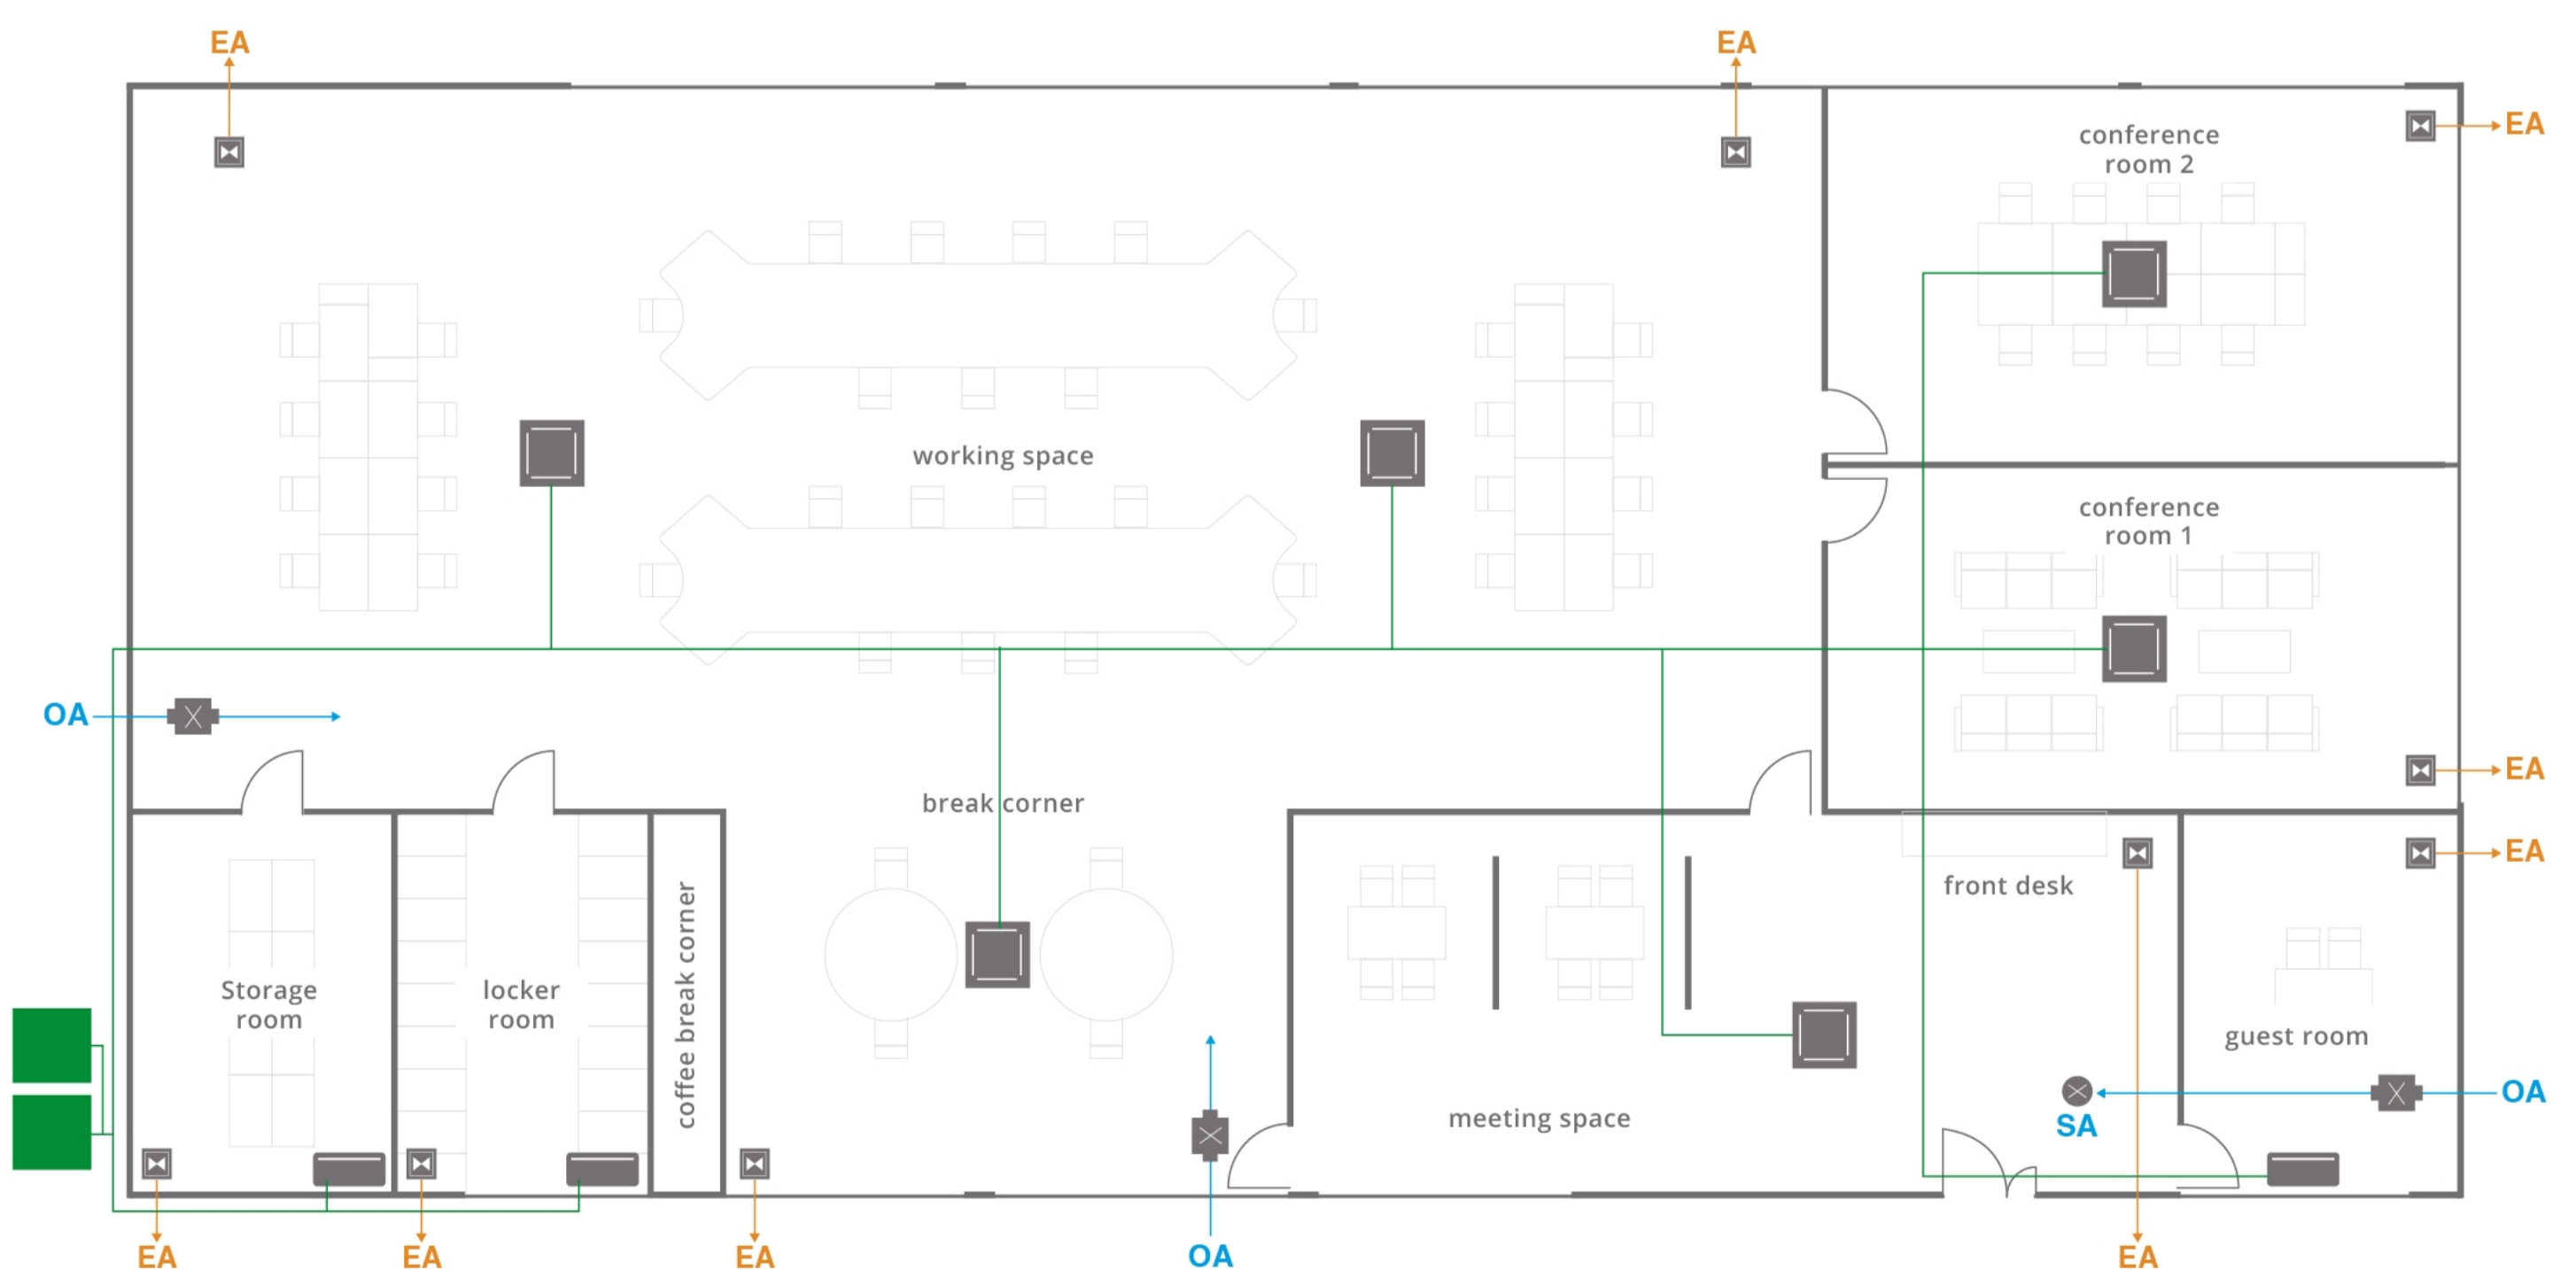

# Connectivity focused plan

Air cleaning plan details (+)

Connectivity plan details (+)

4-way cassette

Wall-mounted

Cabinet fan

Ventilation fan

VRF Outdoor Unit

## Focused Ventilation and air conditioning