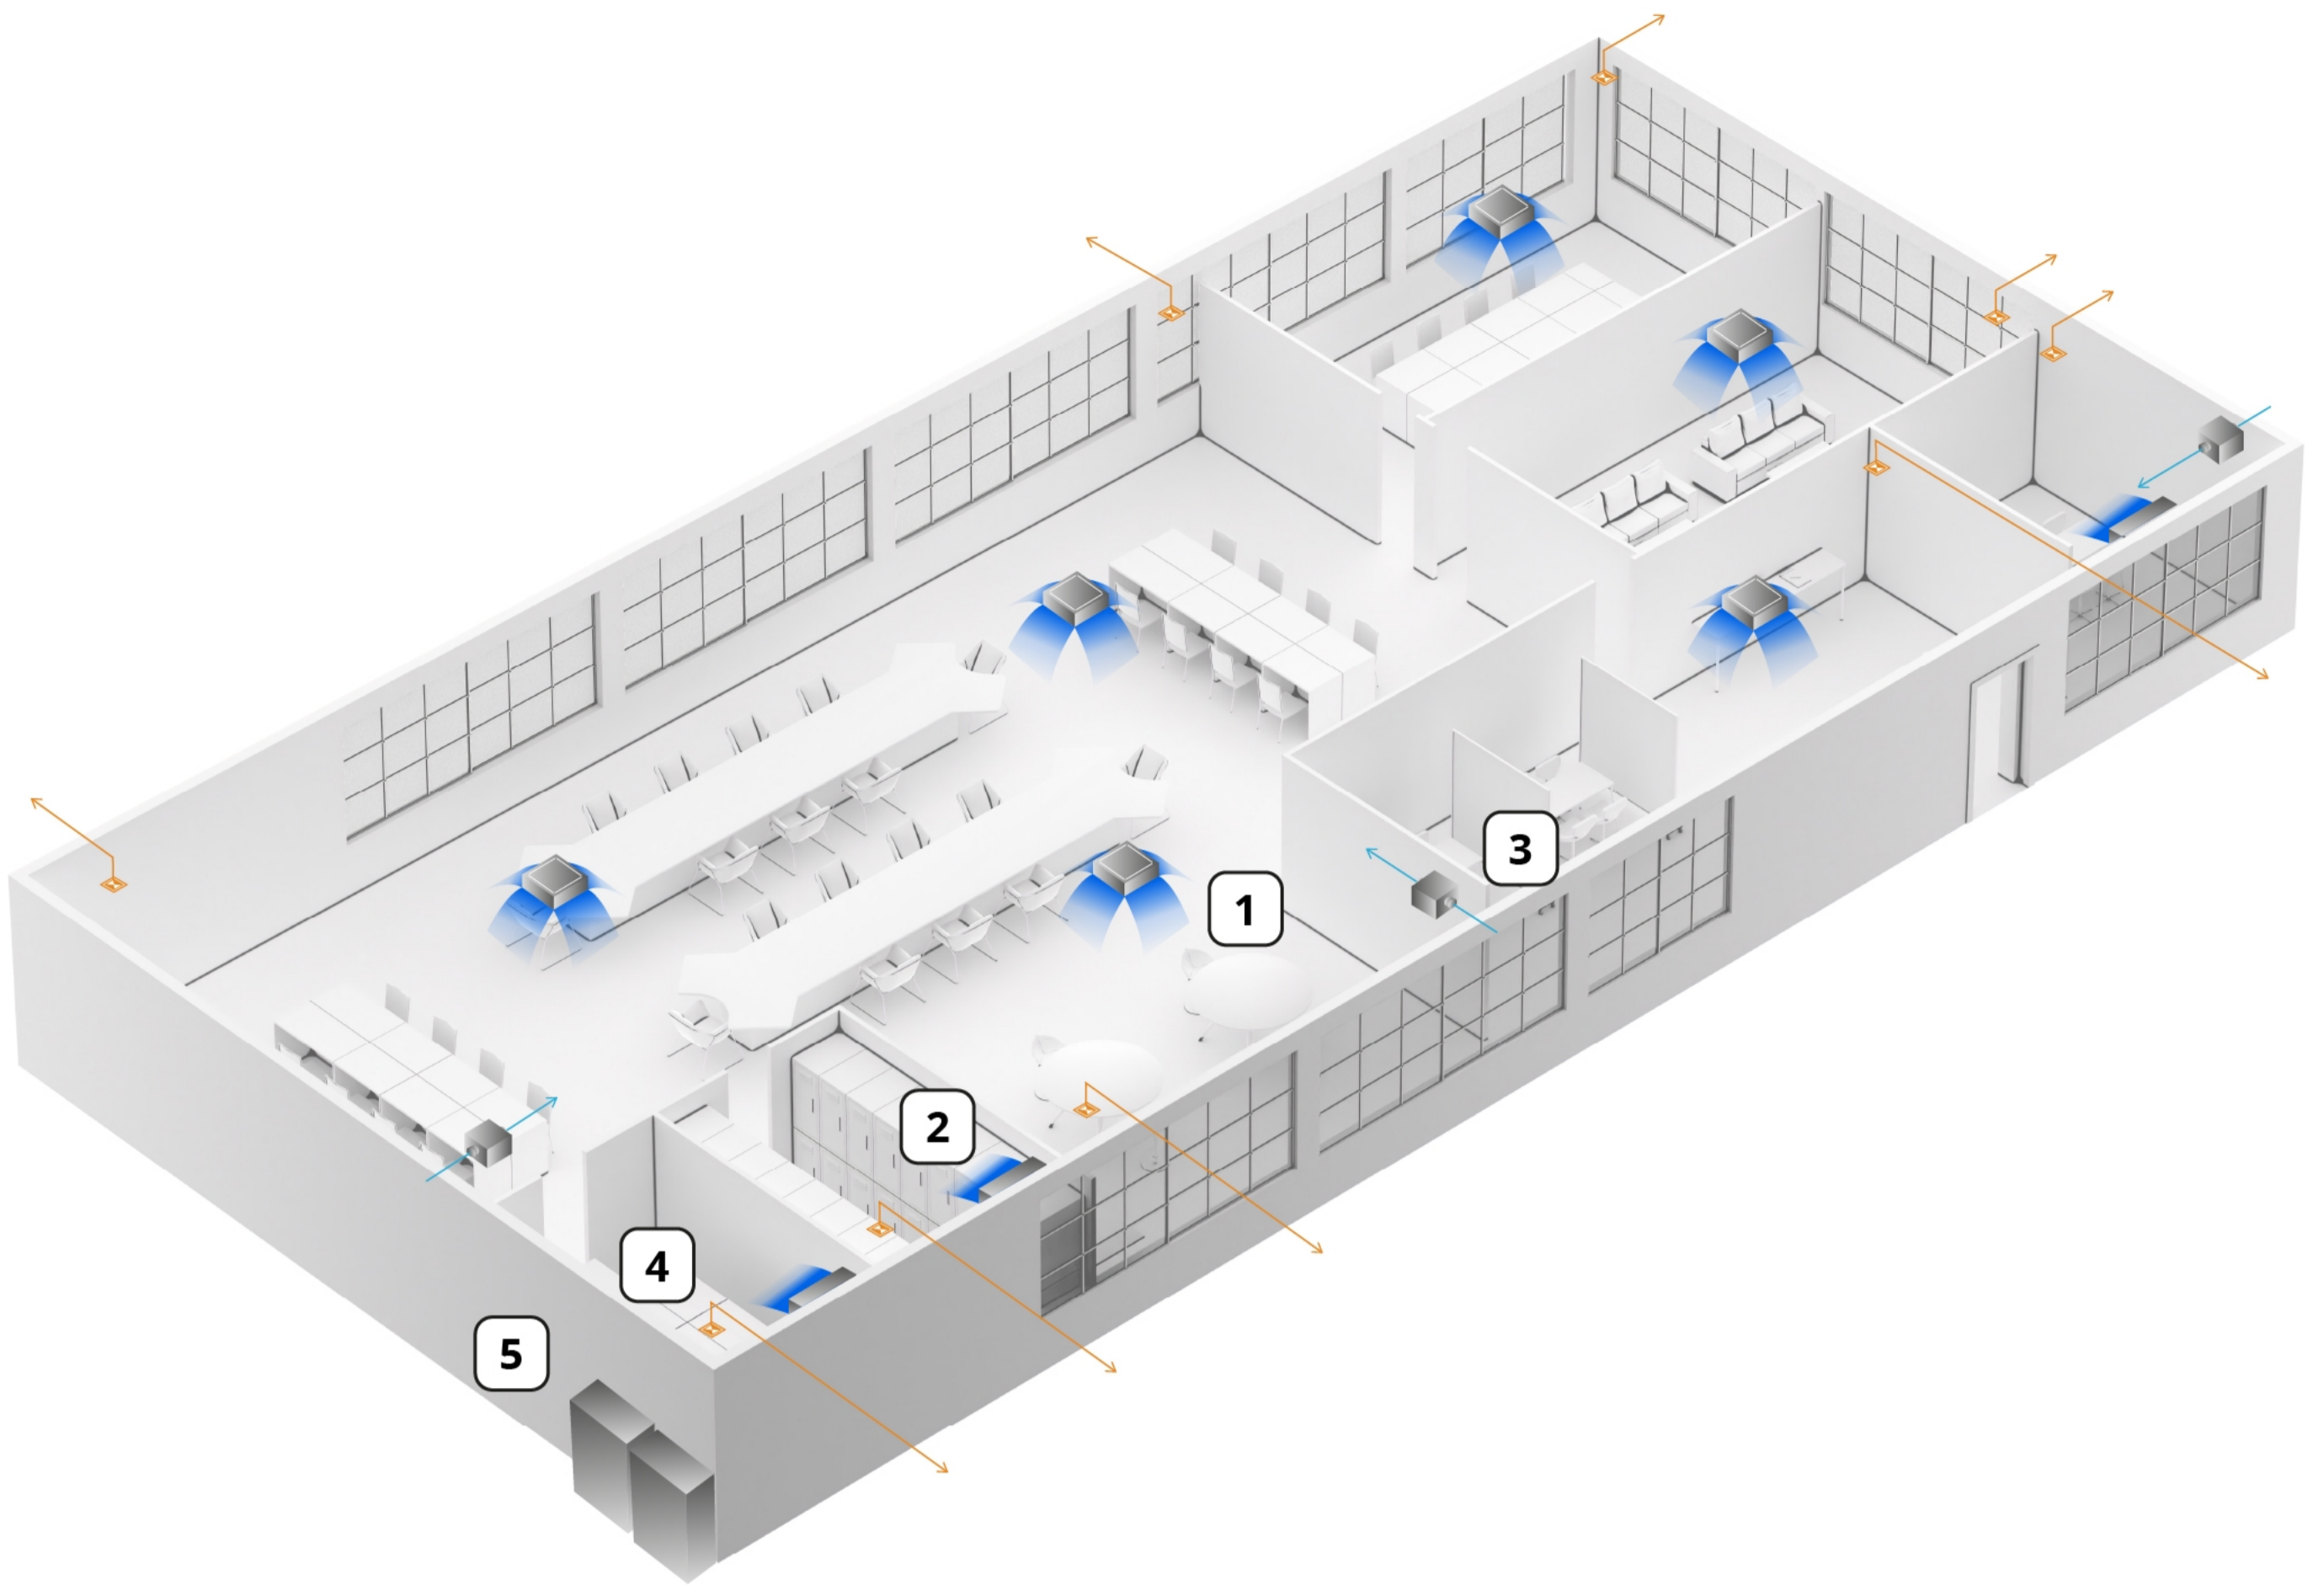

# Connectivity focused plan

Air cleaning plan details (+)

Connectivity plan details (+)

4-way cassette

Wall-mounted

Cabinet fan

Ventilation fan

VRF Outdoor Unit

## Focused Ventilation and air conditioning