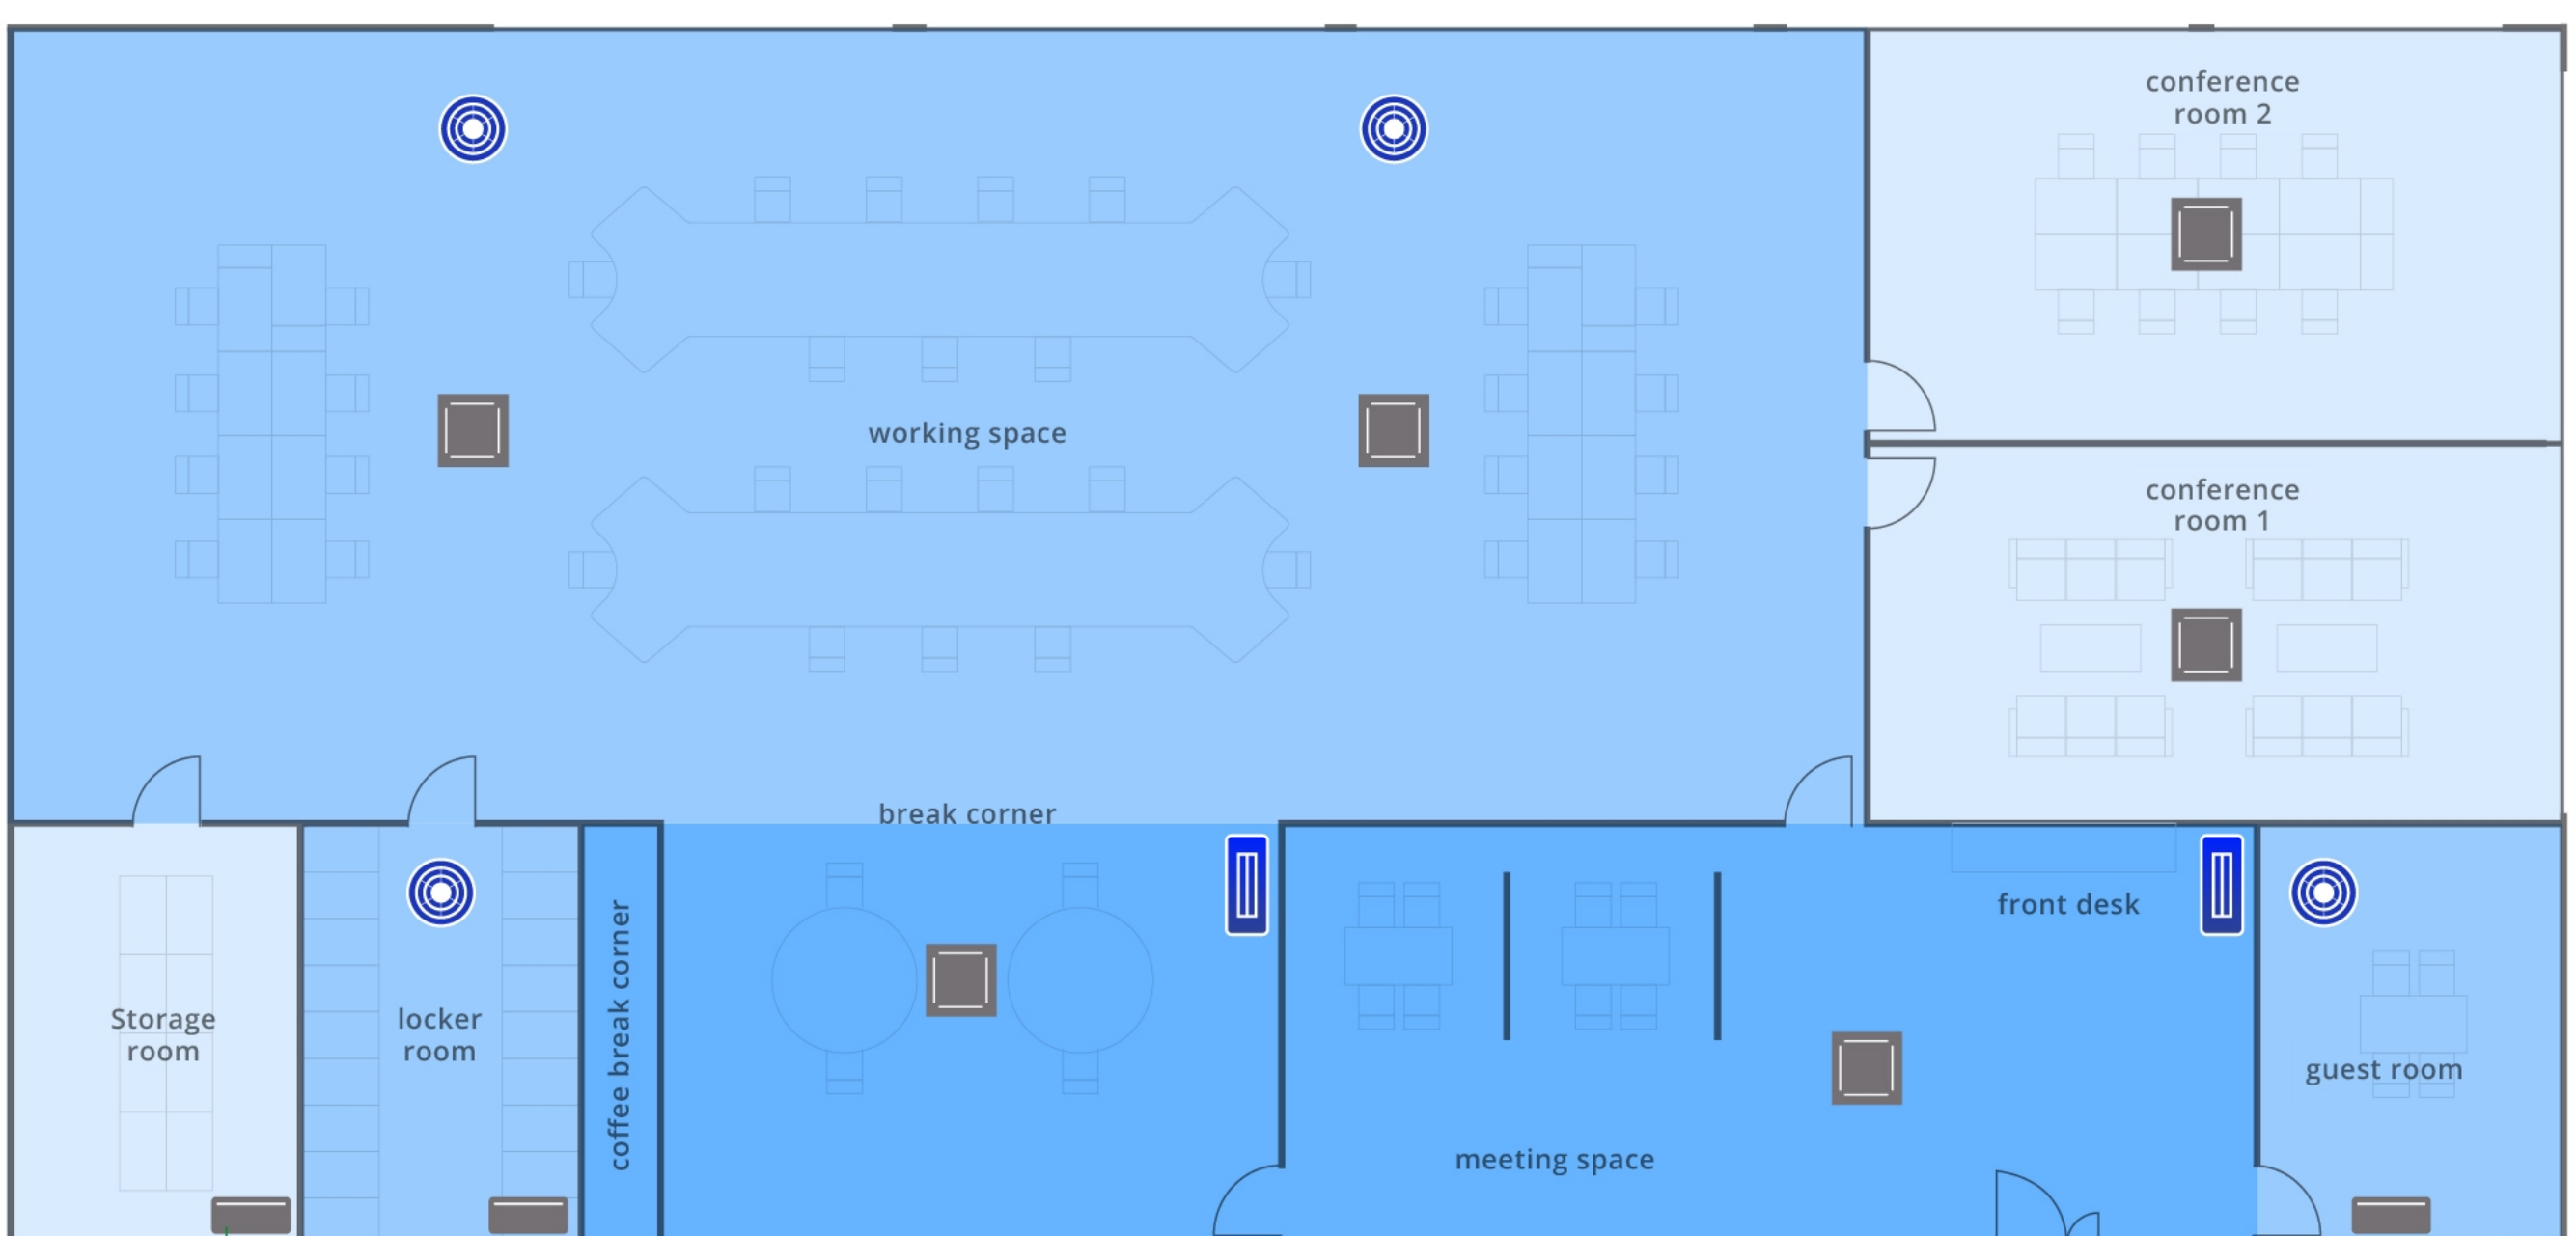

Air cleaning focused plan

Air cleaning

4-way cassette

Wall-mounted

air-e (nanoe™ X)

ziaino™

Focused air cleaning

- High-contact areas, such as changing rooms and workout spaces, feature enhanced pollutant inhibition with ziaino™ and nanoe™ X.
- Two nanoe™ X products keep spaces cleaner where several people come and go.
- Basic cleanliness is maintained with nanoe™ X.