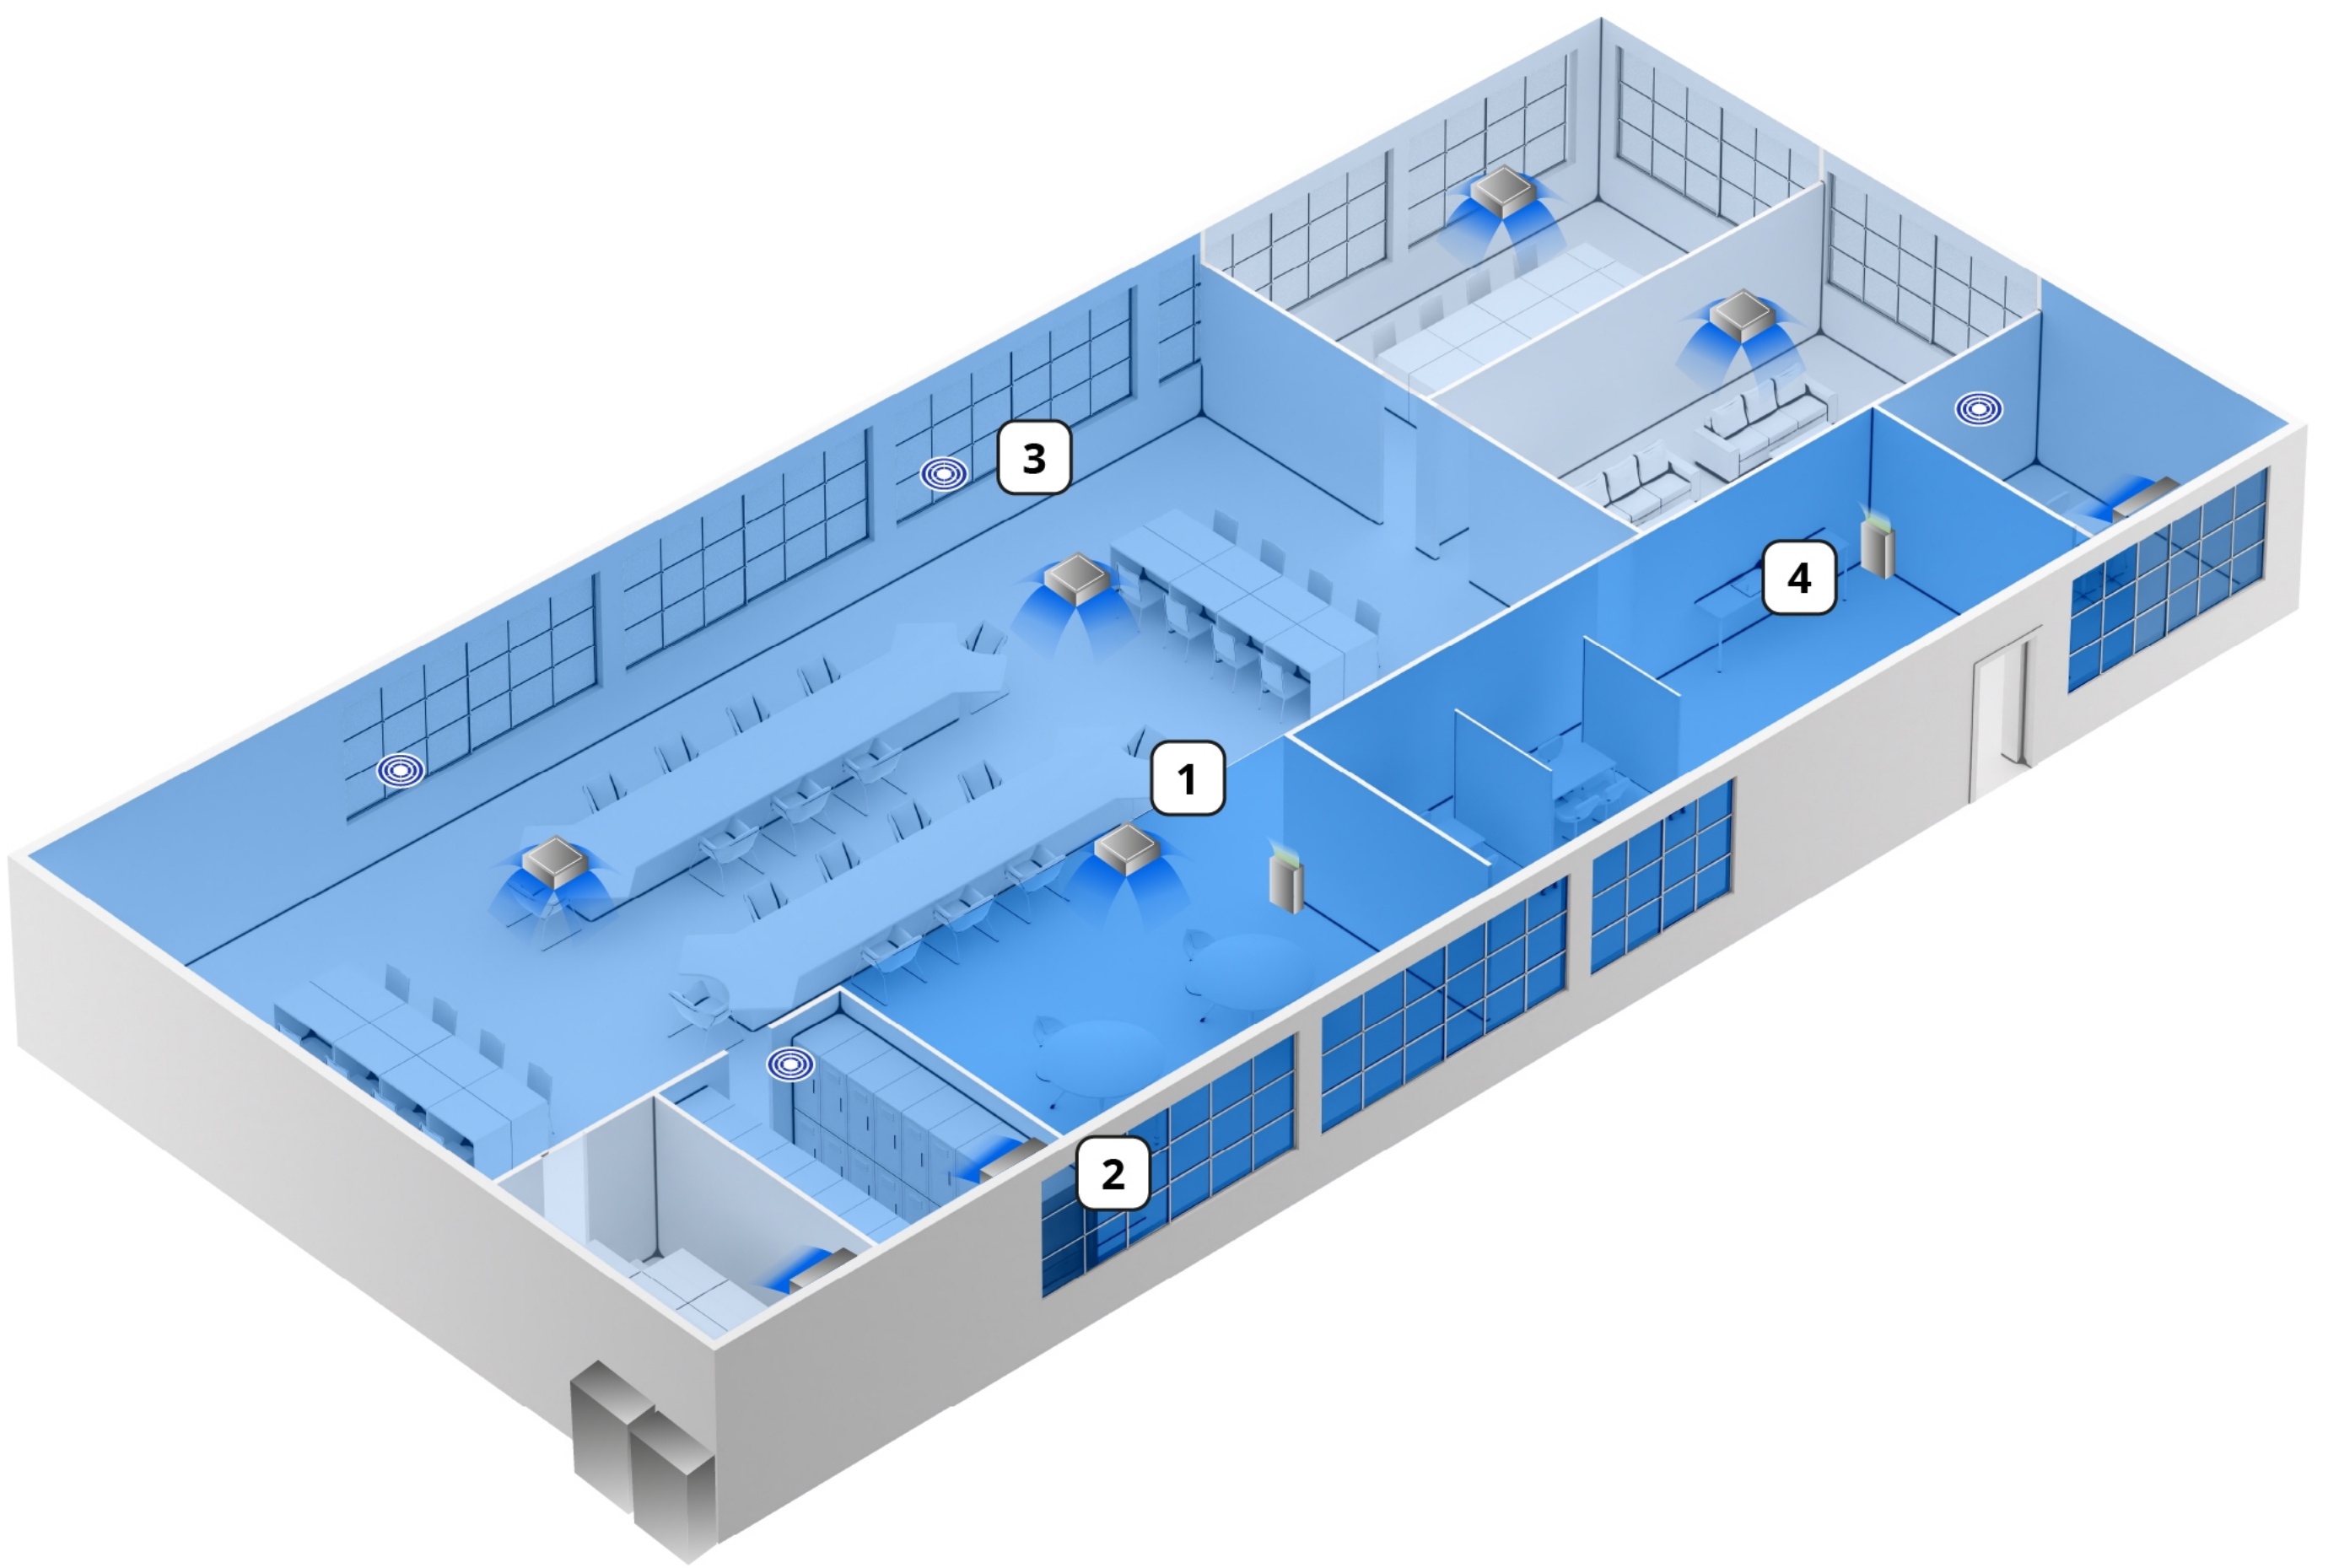

Air cleaning focused plan

Air cleaning

4-way cassette

Wall-mounted

air-e (nanoe™ X)

ziaino™

Focused air cleaning

- High-contact areas, such as changing rooms and workout spaces, feature enhanced pollutant inhibition with ziaino™ and nanoe™ X.
- Two nanoe™ X products keep spaces cleaner where several people come and go.
- Basic cleanliness is maintained with nanoe™ X.