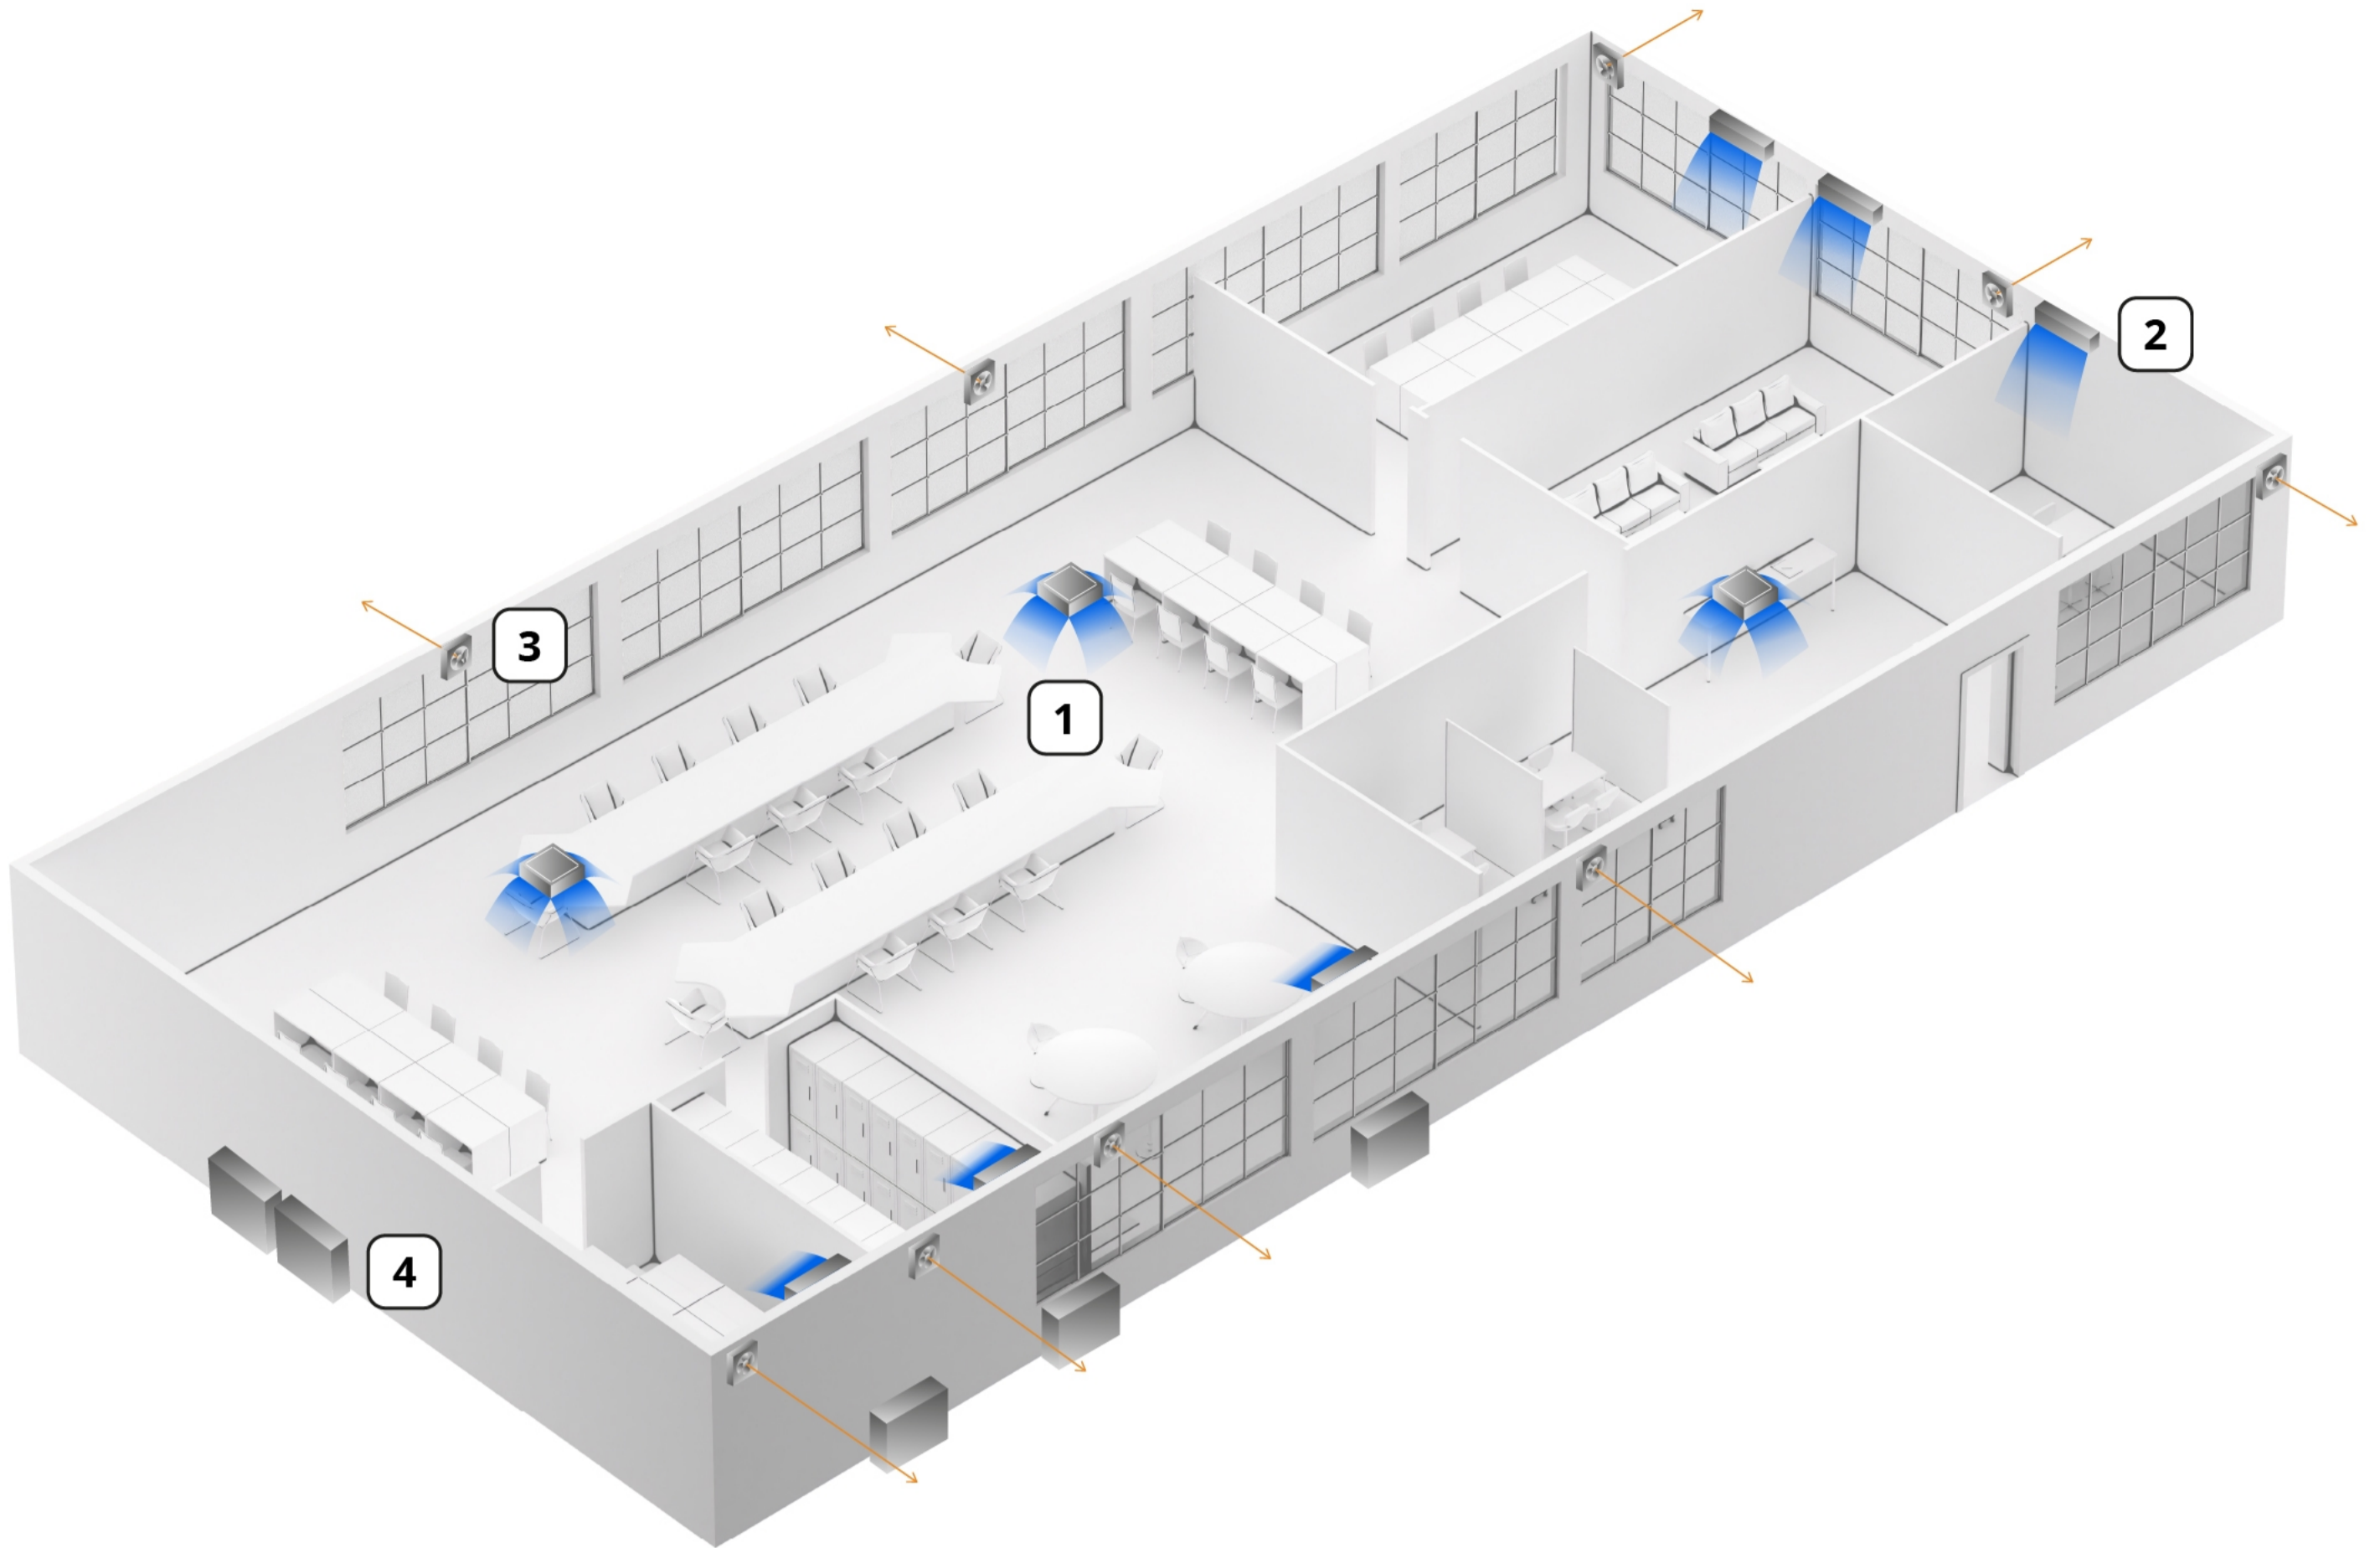

# Air cleaning and connectivity standard plan

Air cleaning plan details (+)

Connectivity plan details (+)

4-way cassette

Wall-mounted

Wall-mount  
Ventilation fan

Single-split  
Outdoor Unit (RAC)

Single-split  
Outdoor Unit(PAC)

## Focused Ventilation and air conditioning