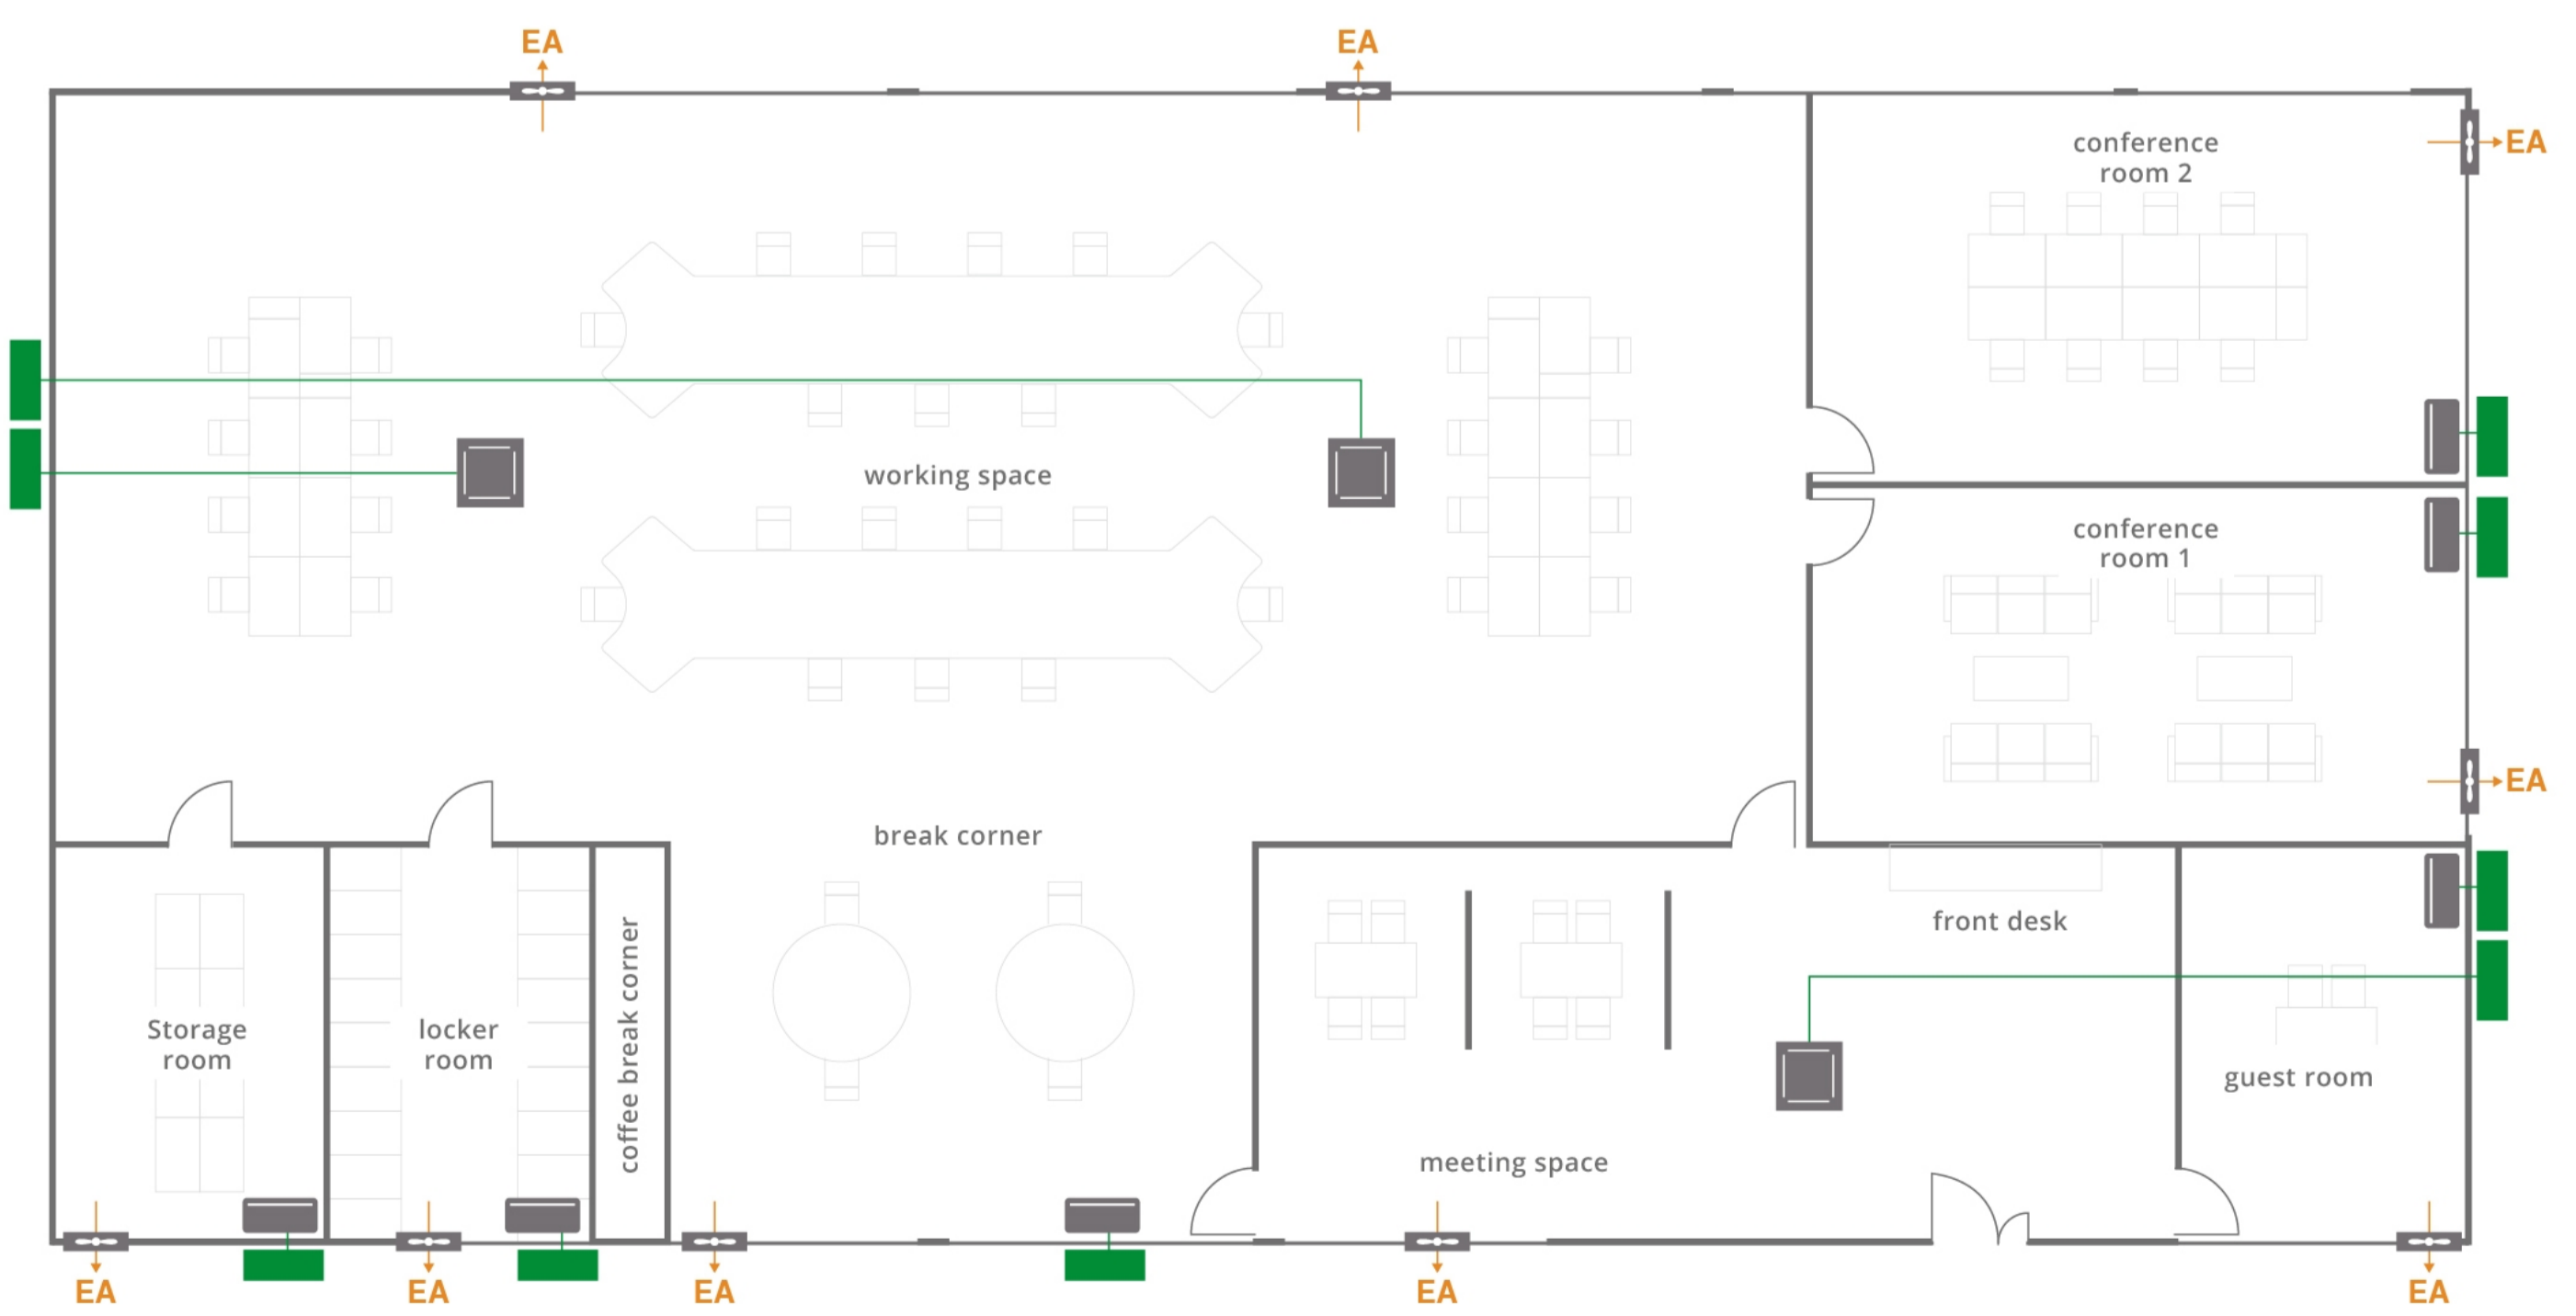

# Air cleaning and connectivity standard plan

Air cleaning plan details (+)

Connectivity plan details (+)

4-way cassette

Wall-mounted

Wall-mount  
Ventilation fan

Single-split  
Outdoor Unit (RAC)

Single-split  
Outdoor Unit(PAC)

## Focused Ventilation and air conditioning