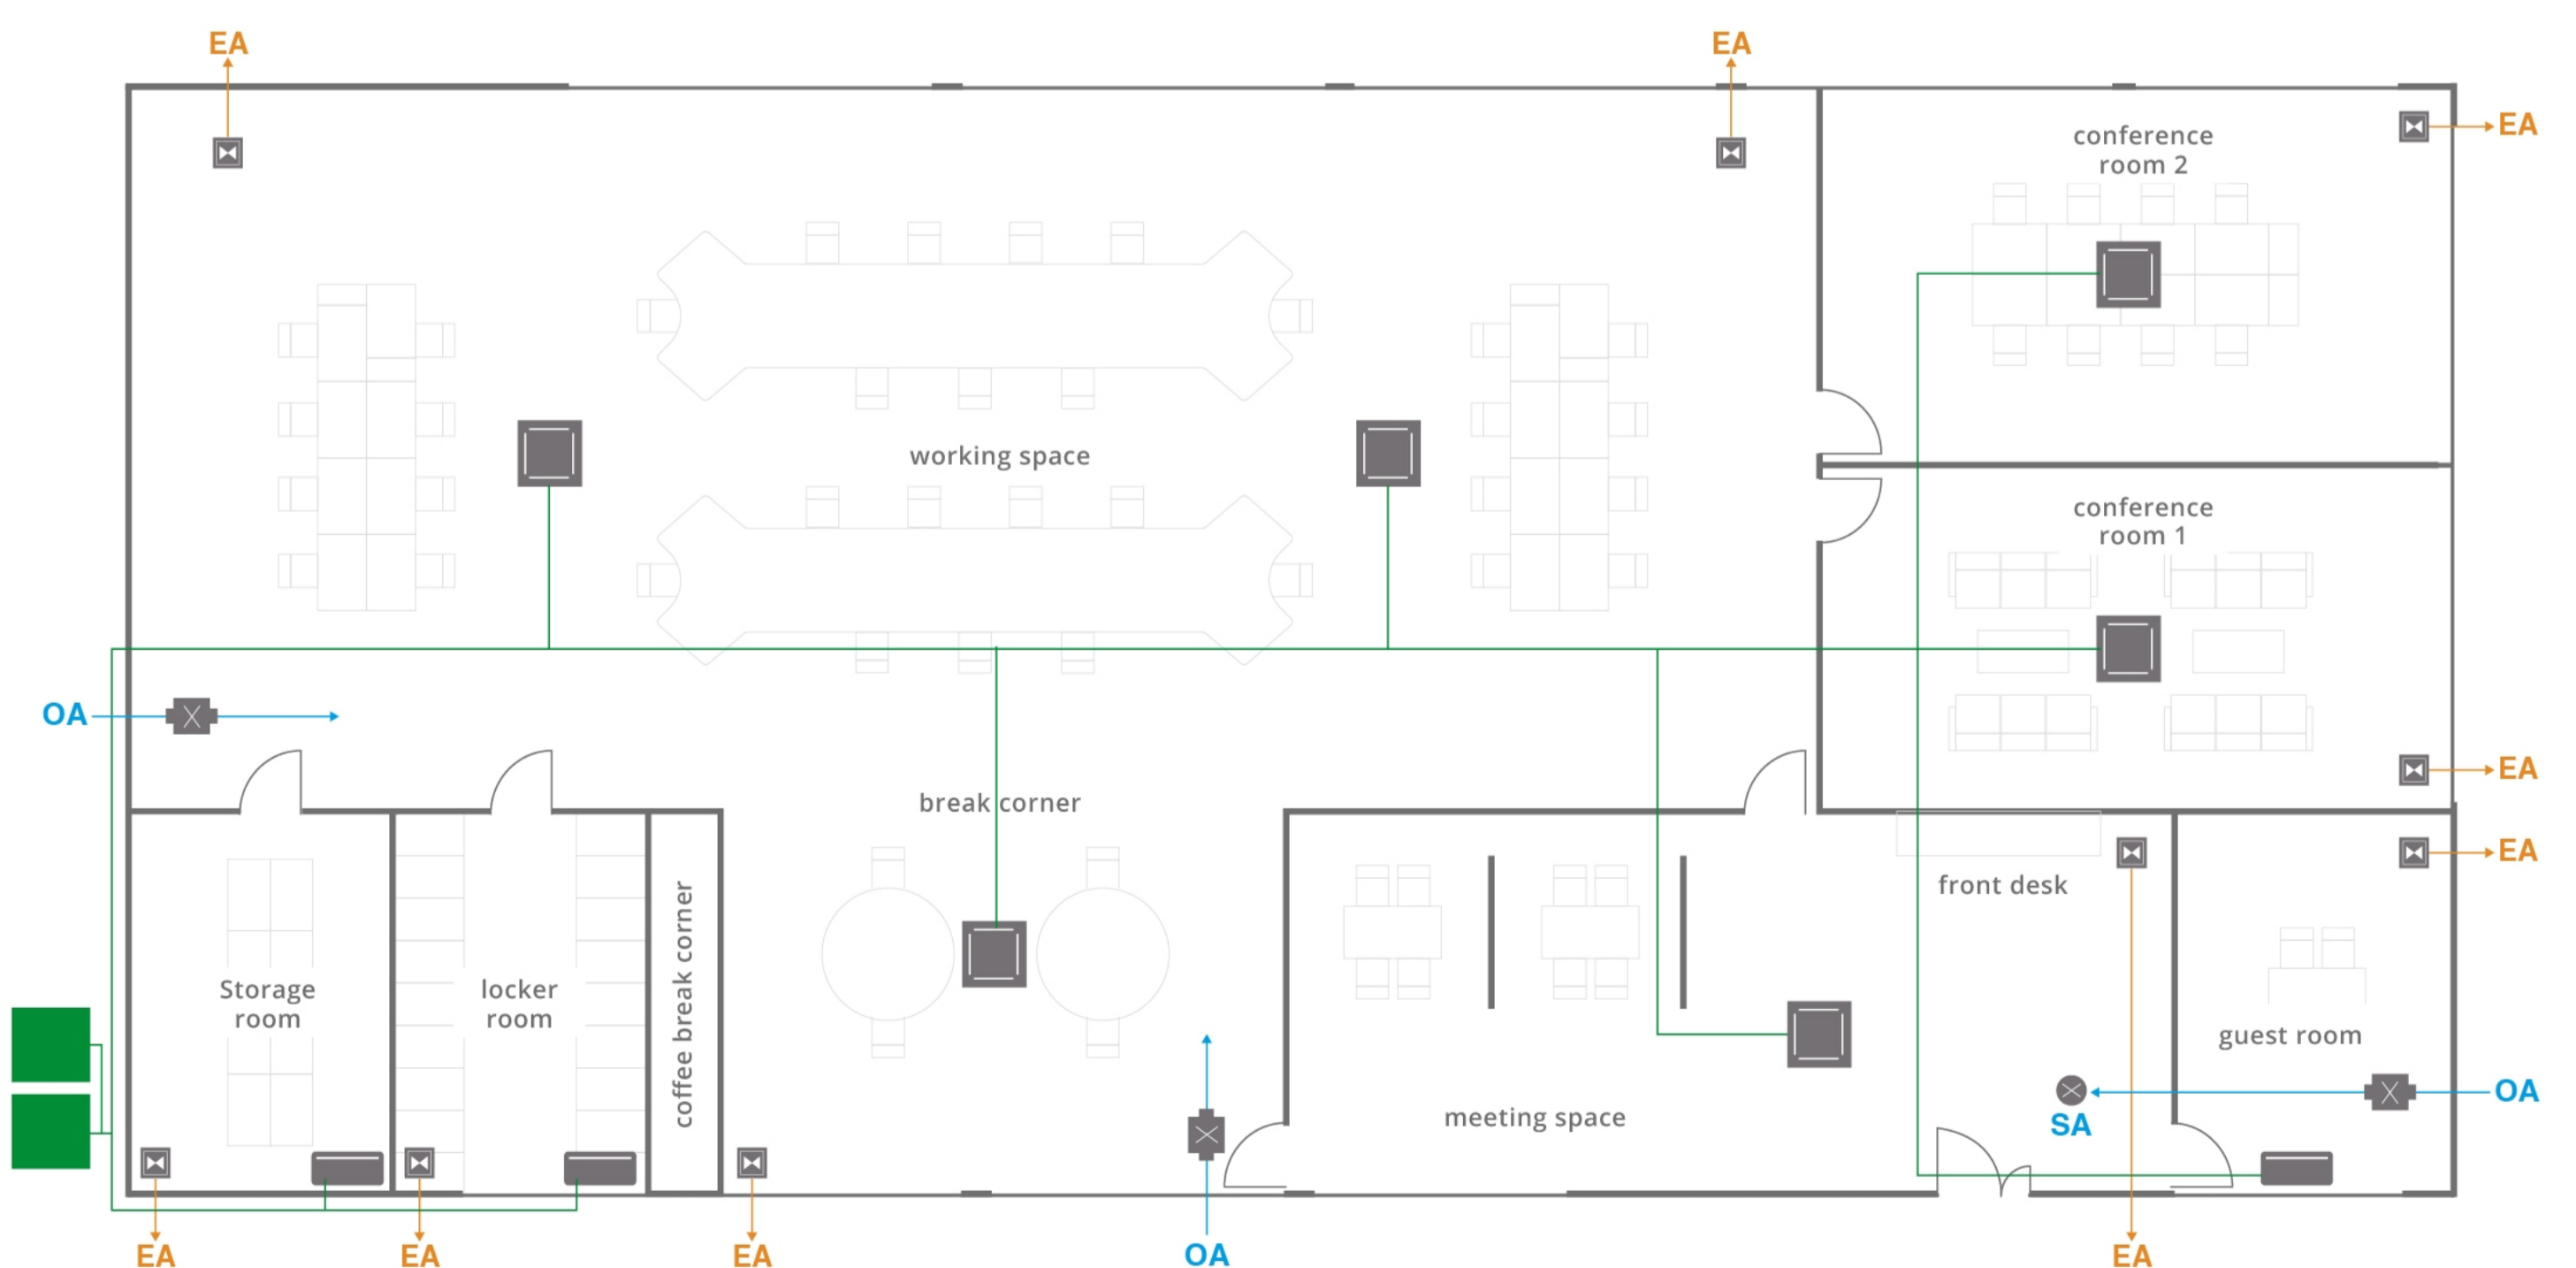

# Connectivity focused plan

Air cleaning plan details (+)

Connectivity plan details (+)

4-way cassette

Wall-mounted

Cabinet fan

Ventilation fan

VRF Outdoor Unit

## Focused Ventilation and air conditioning