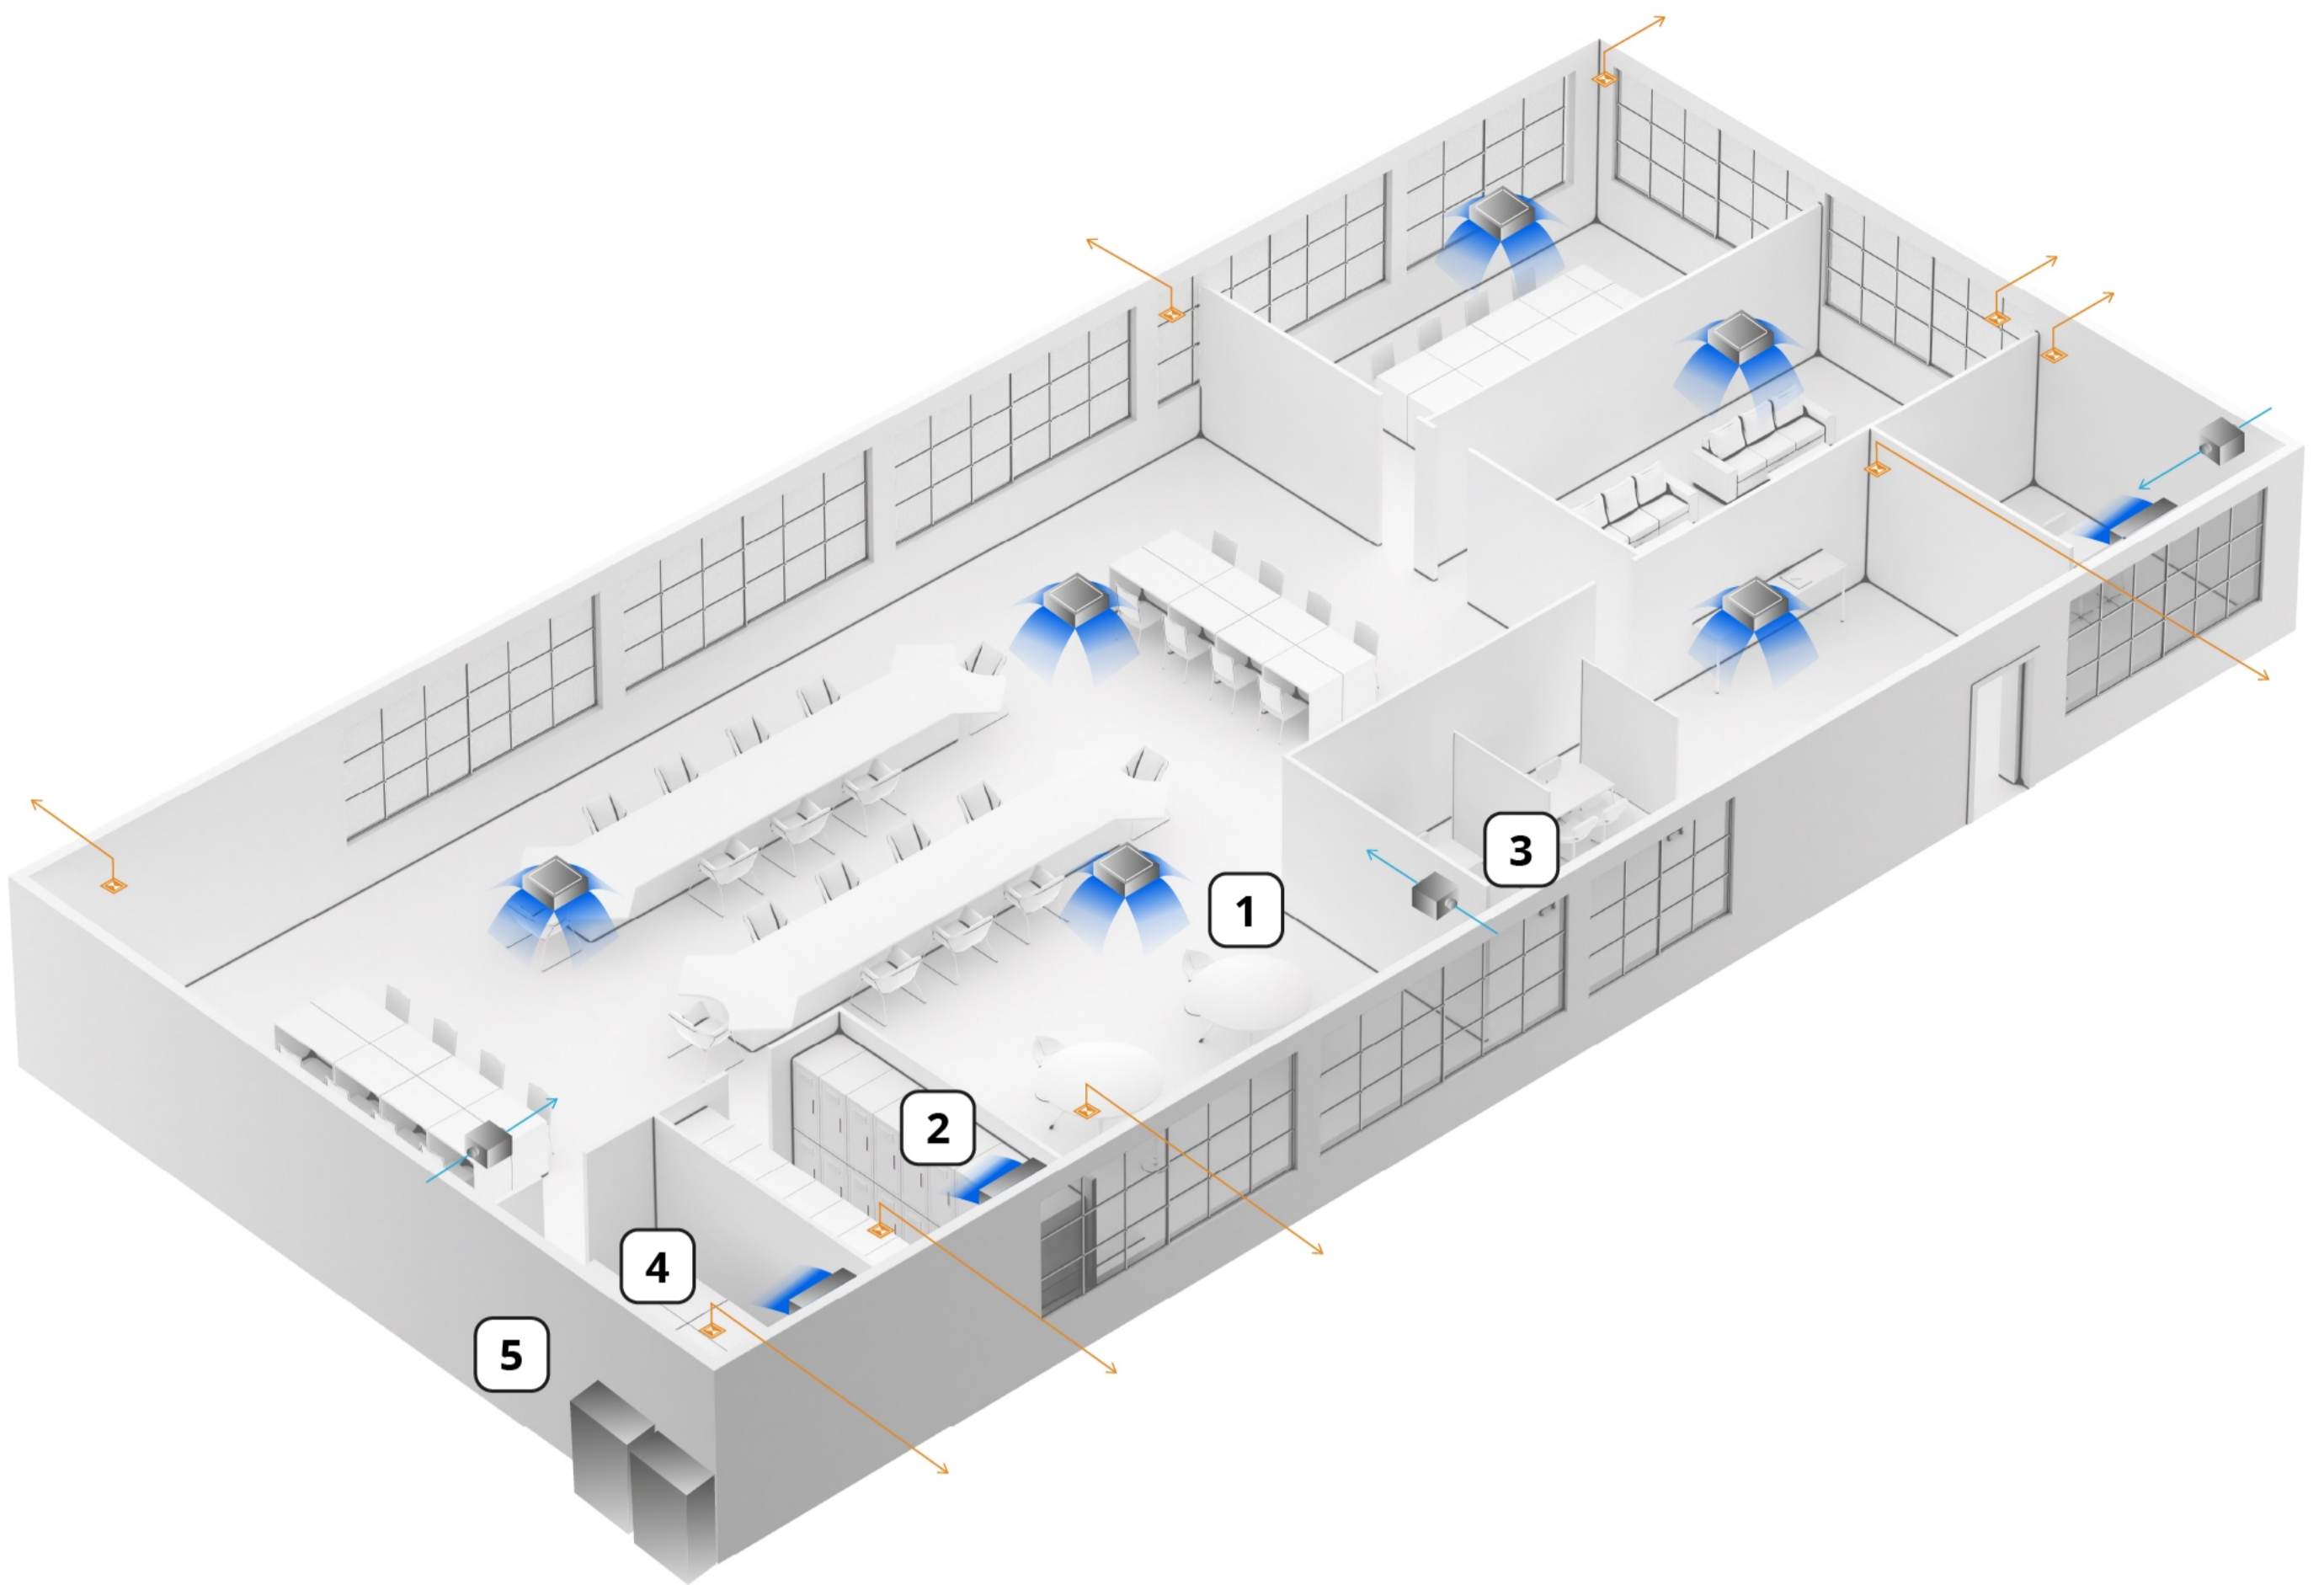

# Connectivity focused plan

Air cleaning plan details (+)

Connectivity plan details (+)

4-way cassette

Wall-mounted

Cabinet fan

Ventilation fan

VRF Outdoor Unit

## Focused Ventilation and air conditioning