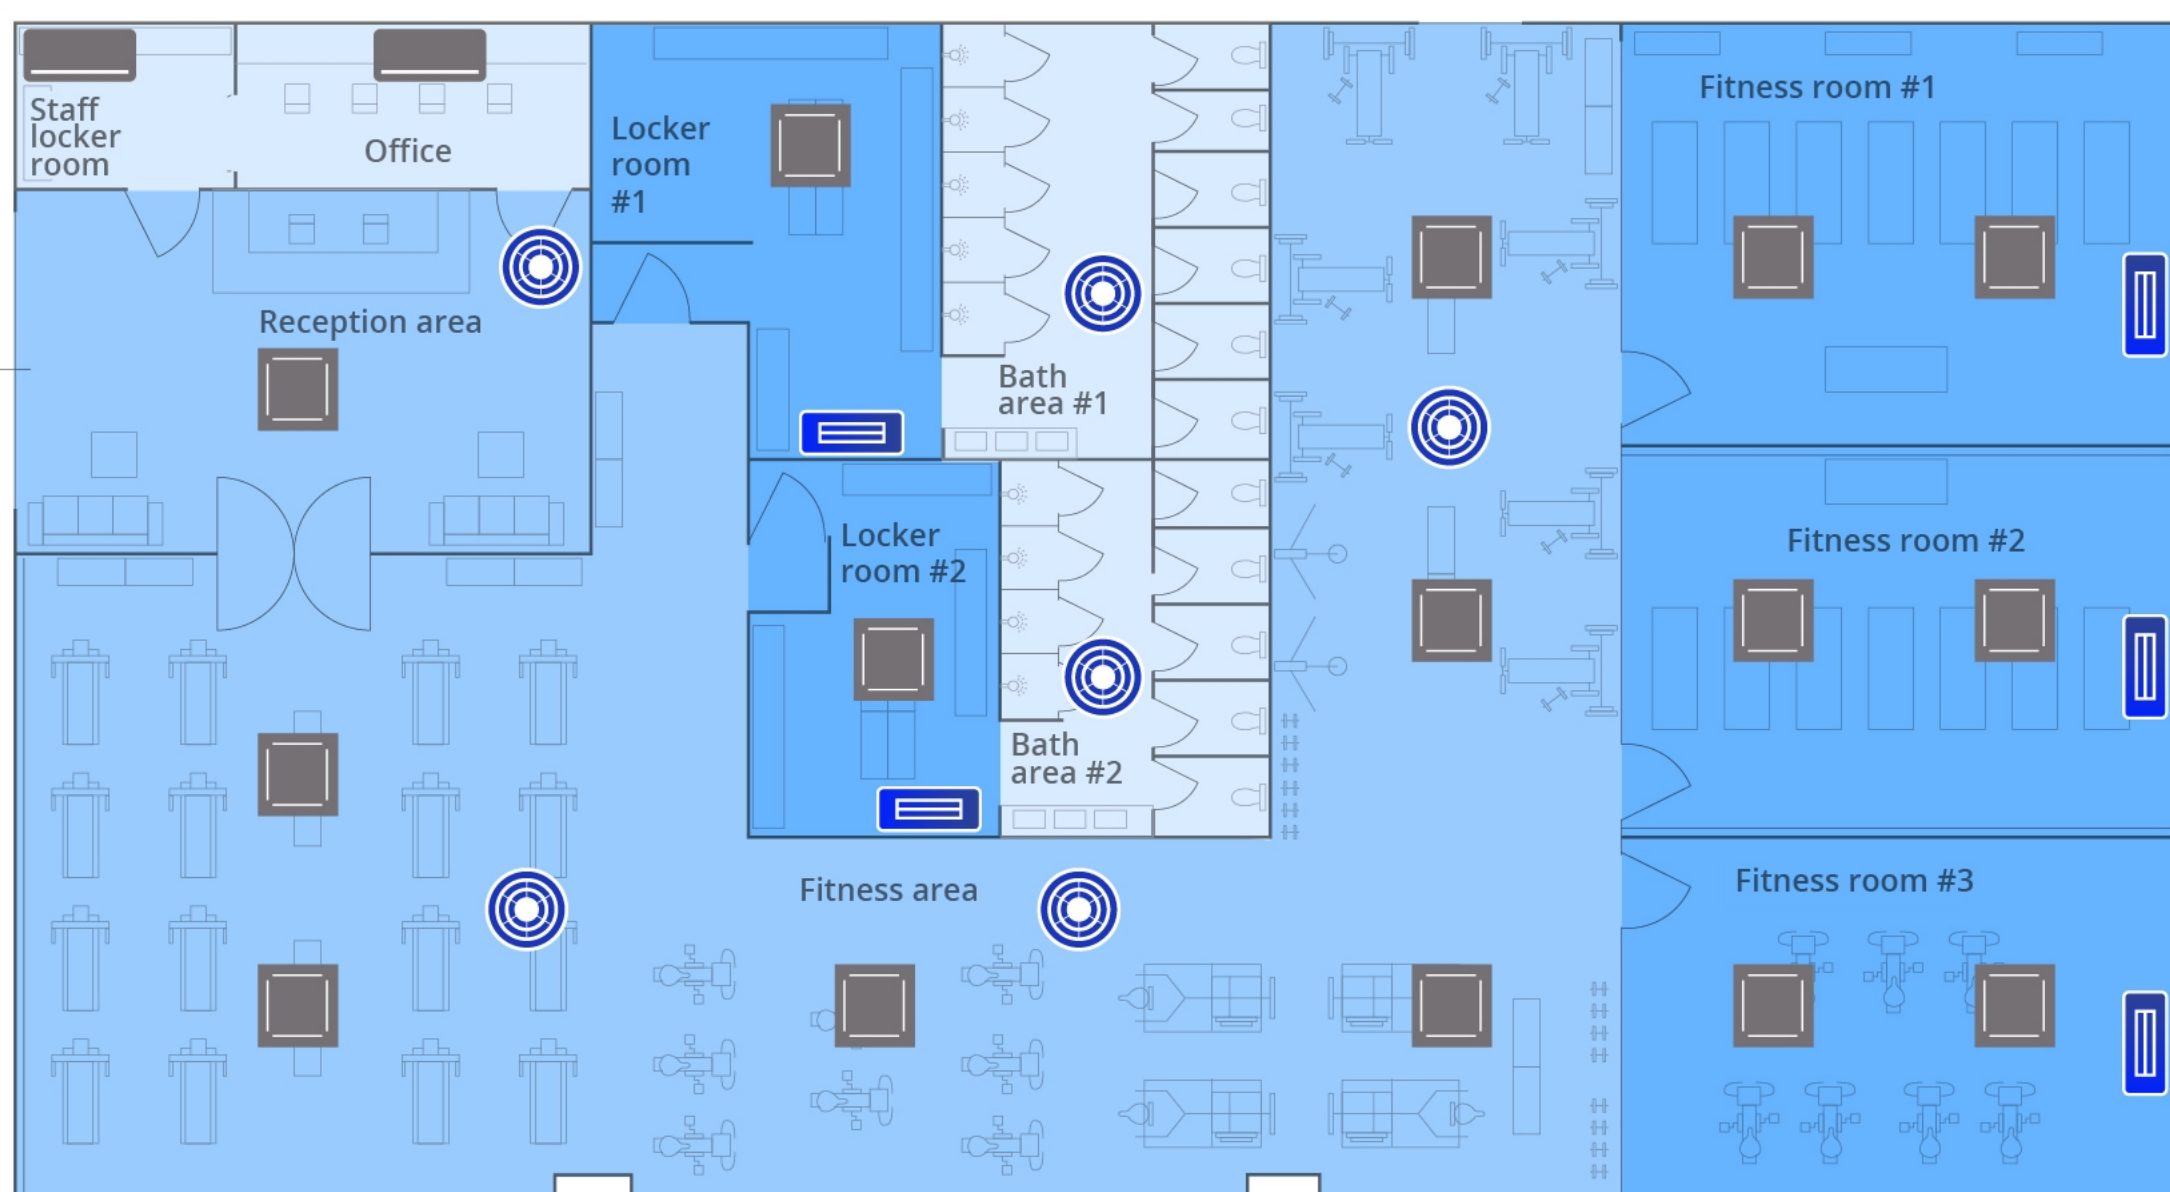

# Planning the best installation for your gym

## Focused air cleaning

- High-contact areas, such as changing rooms and workout spaces, feature enhanced pollutant inhibition with ziaino™ and nanoe™ X.
- Two nanoe™ X products keep spaces cleaner where several people come and go.
- Basic cleanliness is maintained with nanoe™ X.

air-e

ziaino™

Wall-mounted

4-way cassette