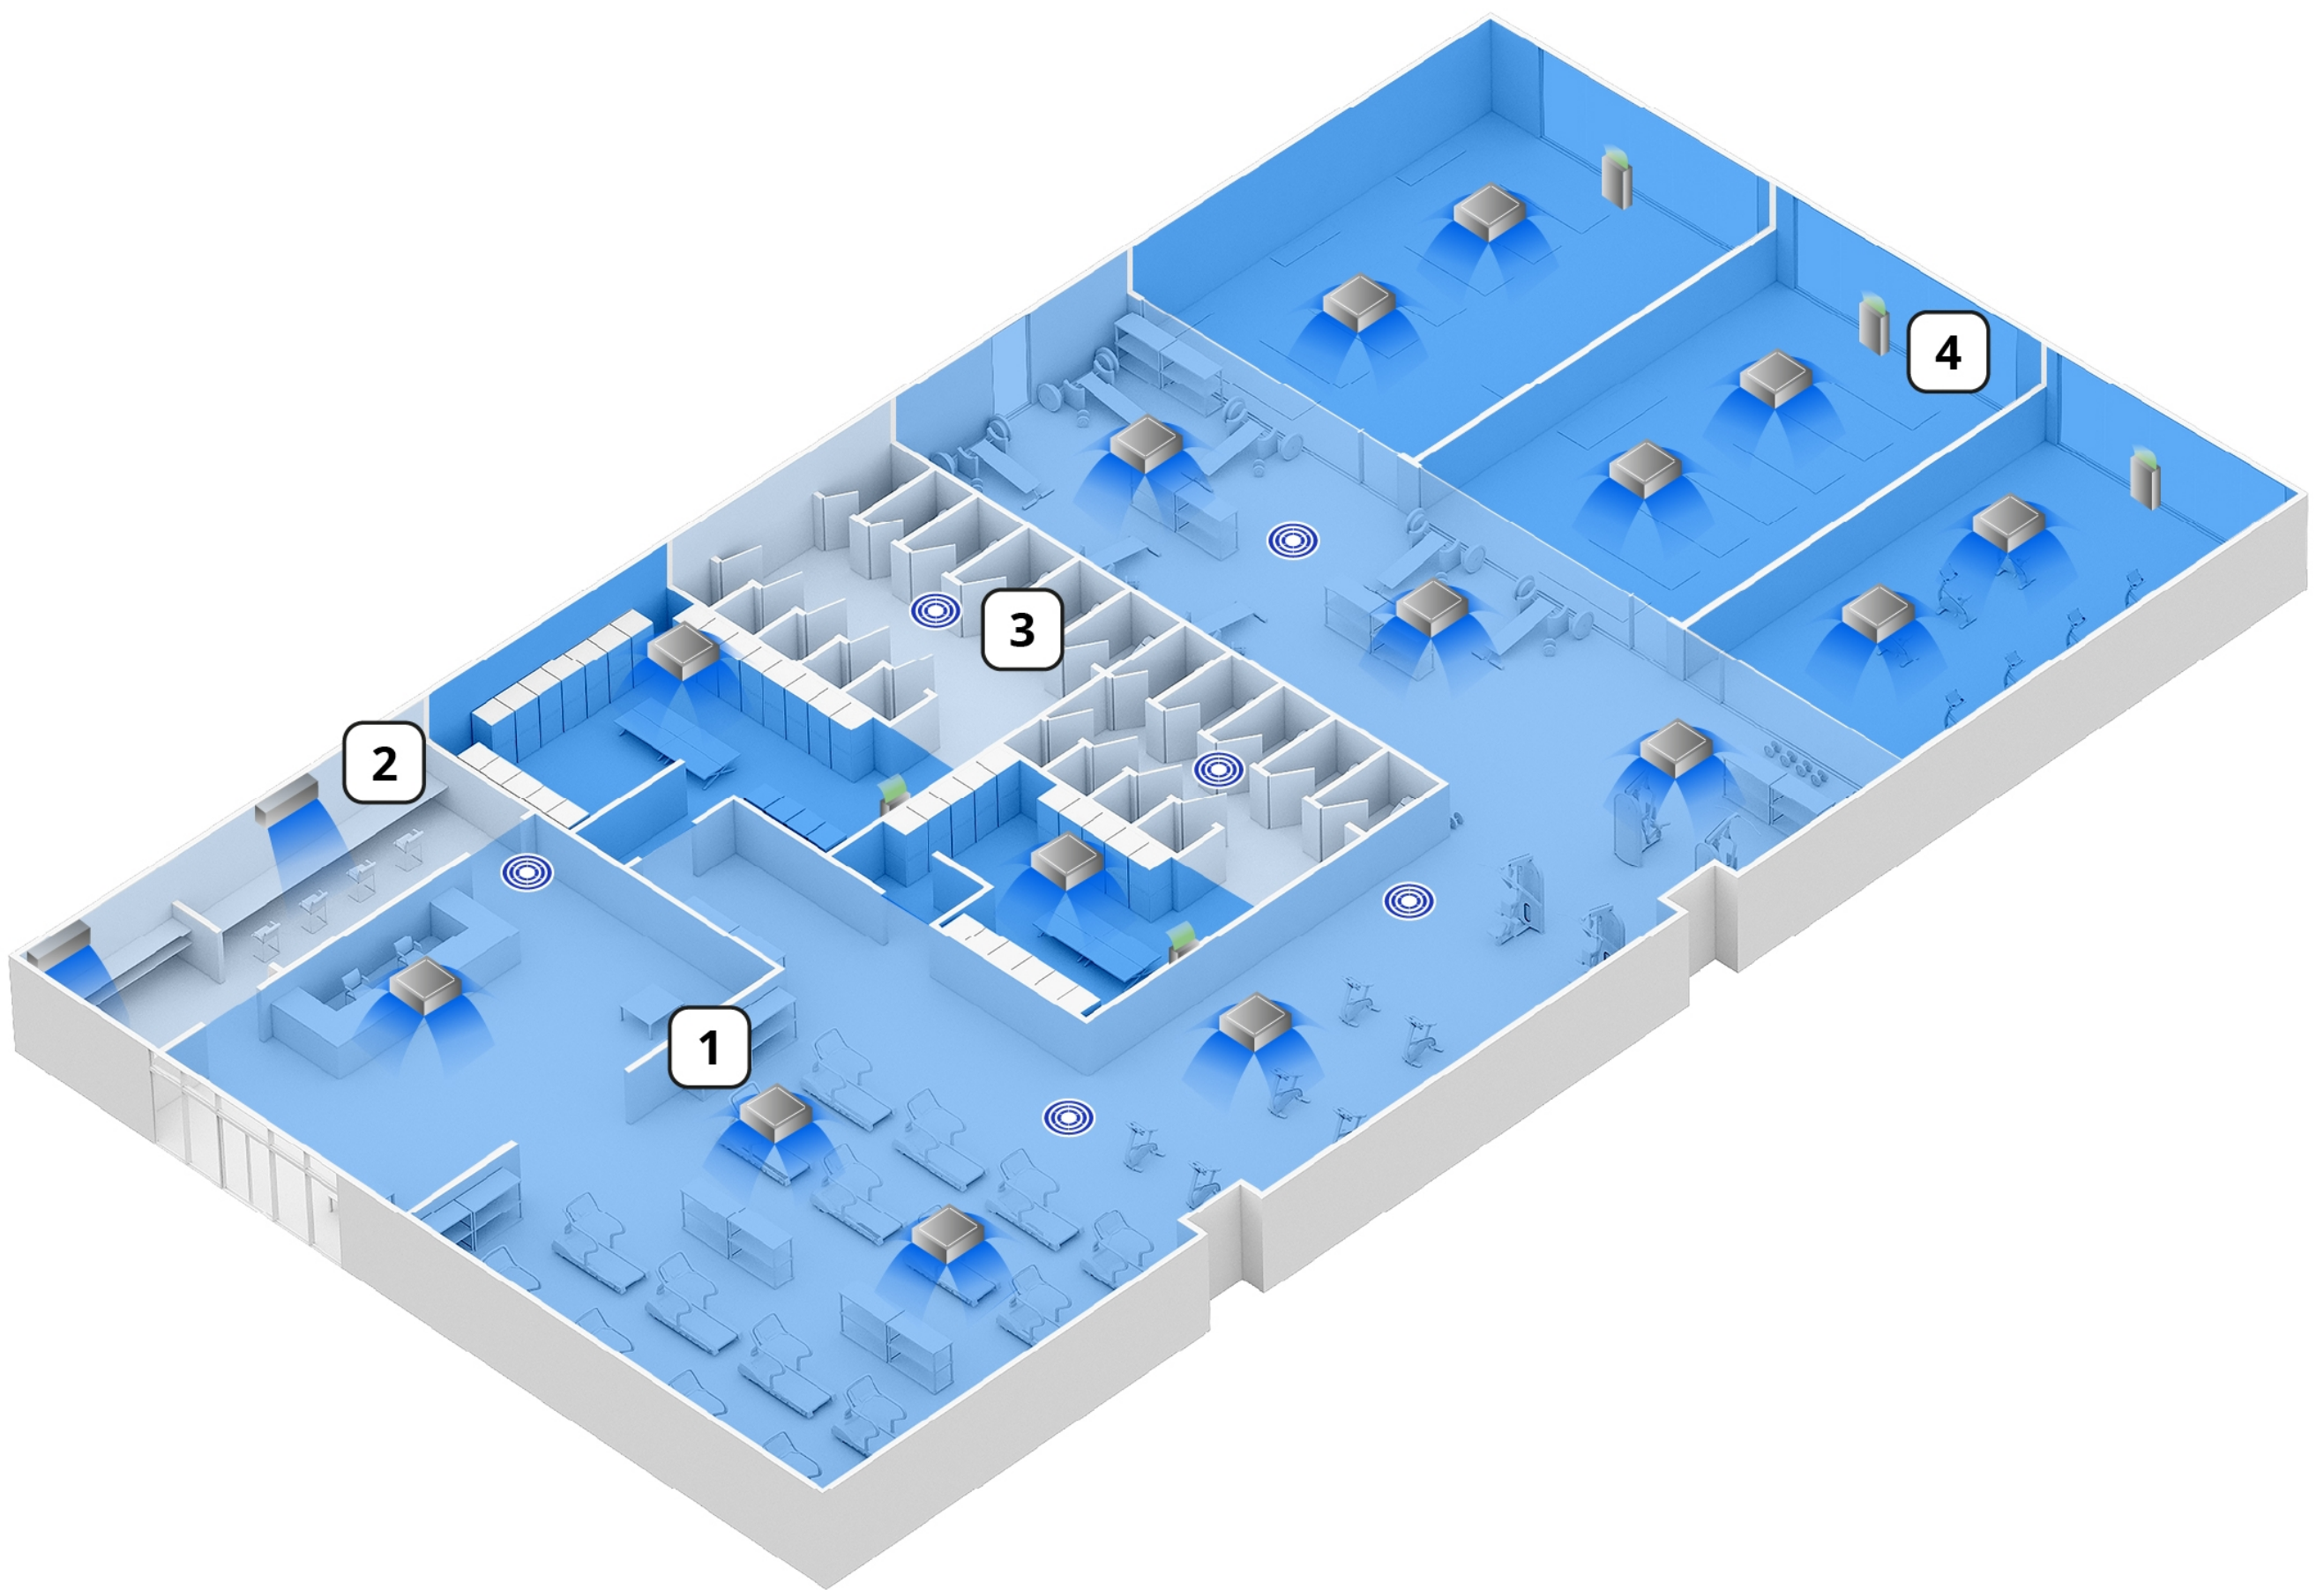

# Planning the best installation for your gym

## Air cleaning

4-way cassette

Wall-mounted

air-e (nanoe™ X)

ziaino™

## Focused air cleaning

- High-contact areas, such as changing rooms and workout spaces, feature enhanced pollutant inhibition with ziaino™ and nanoe™ X.
- Two nanoe™ X products keep spaces cleaner where several people come and go.
- Basic cleanliness is maintained with nanoe™ X.

air-e

ziaino™

Wall-mounted

4-way cassette