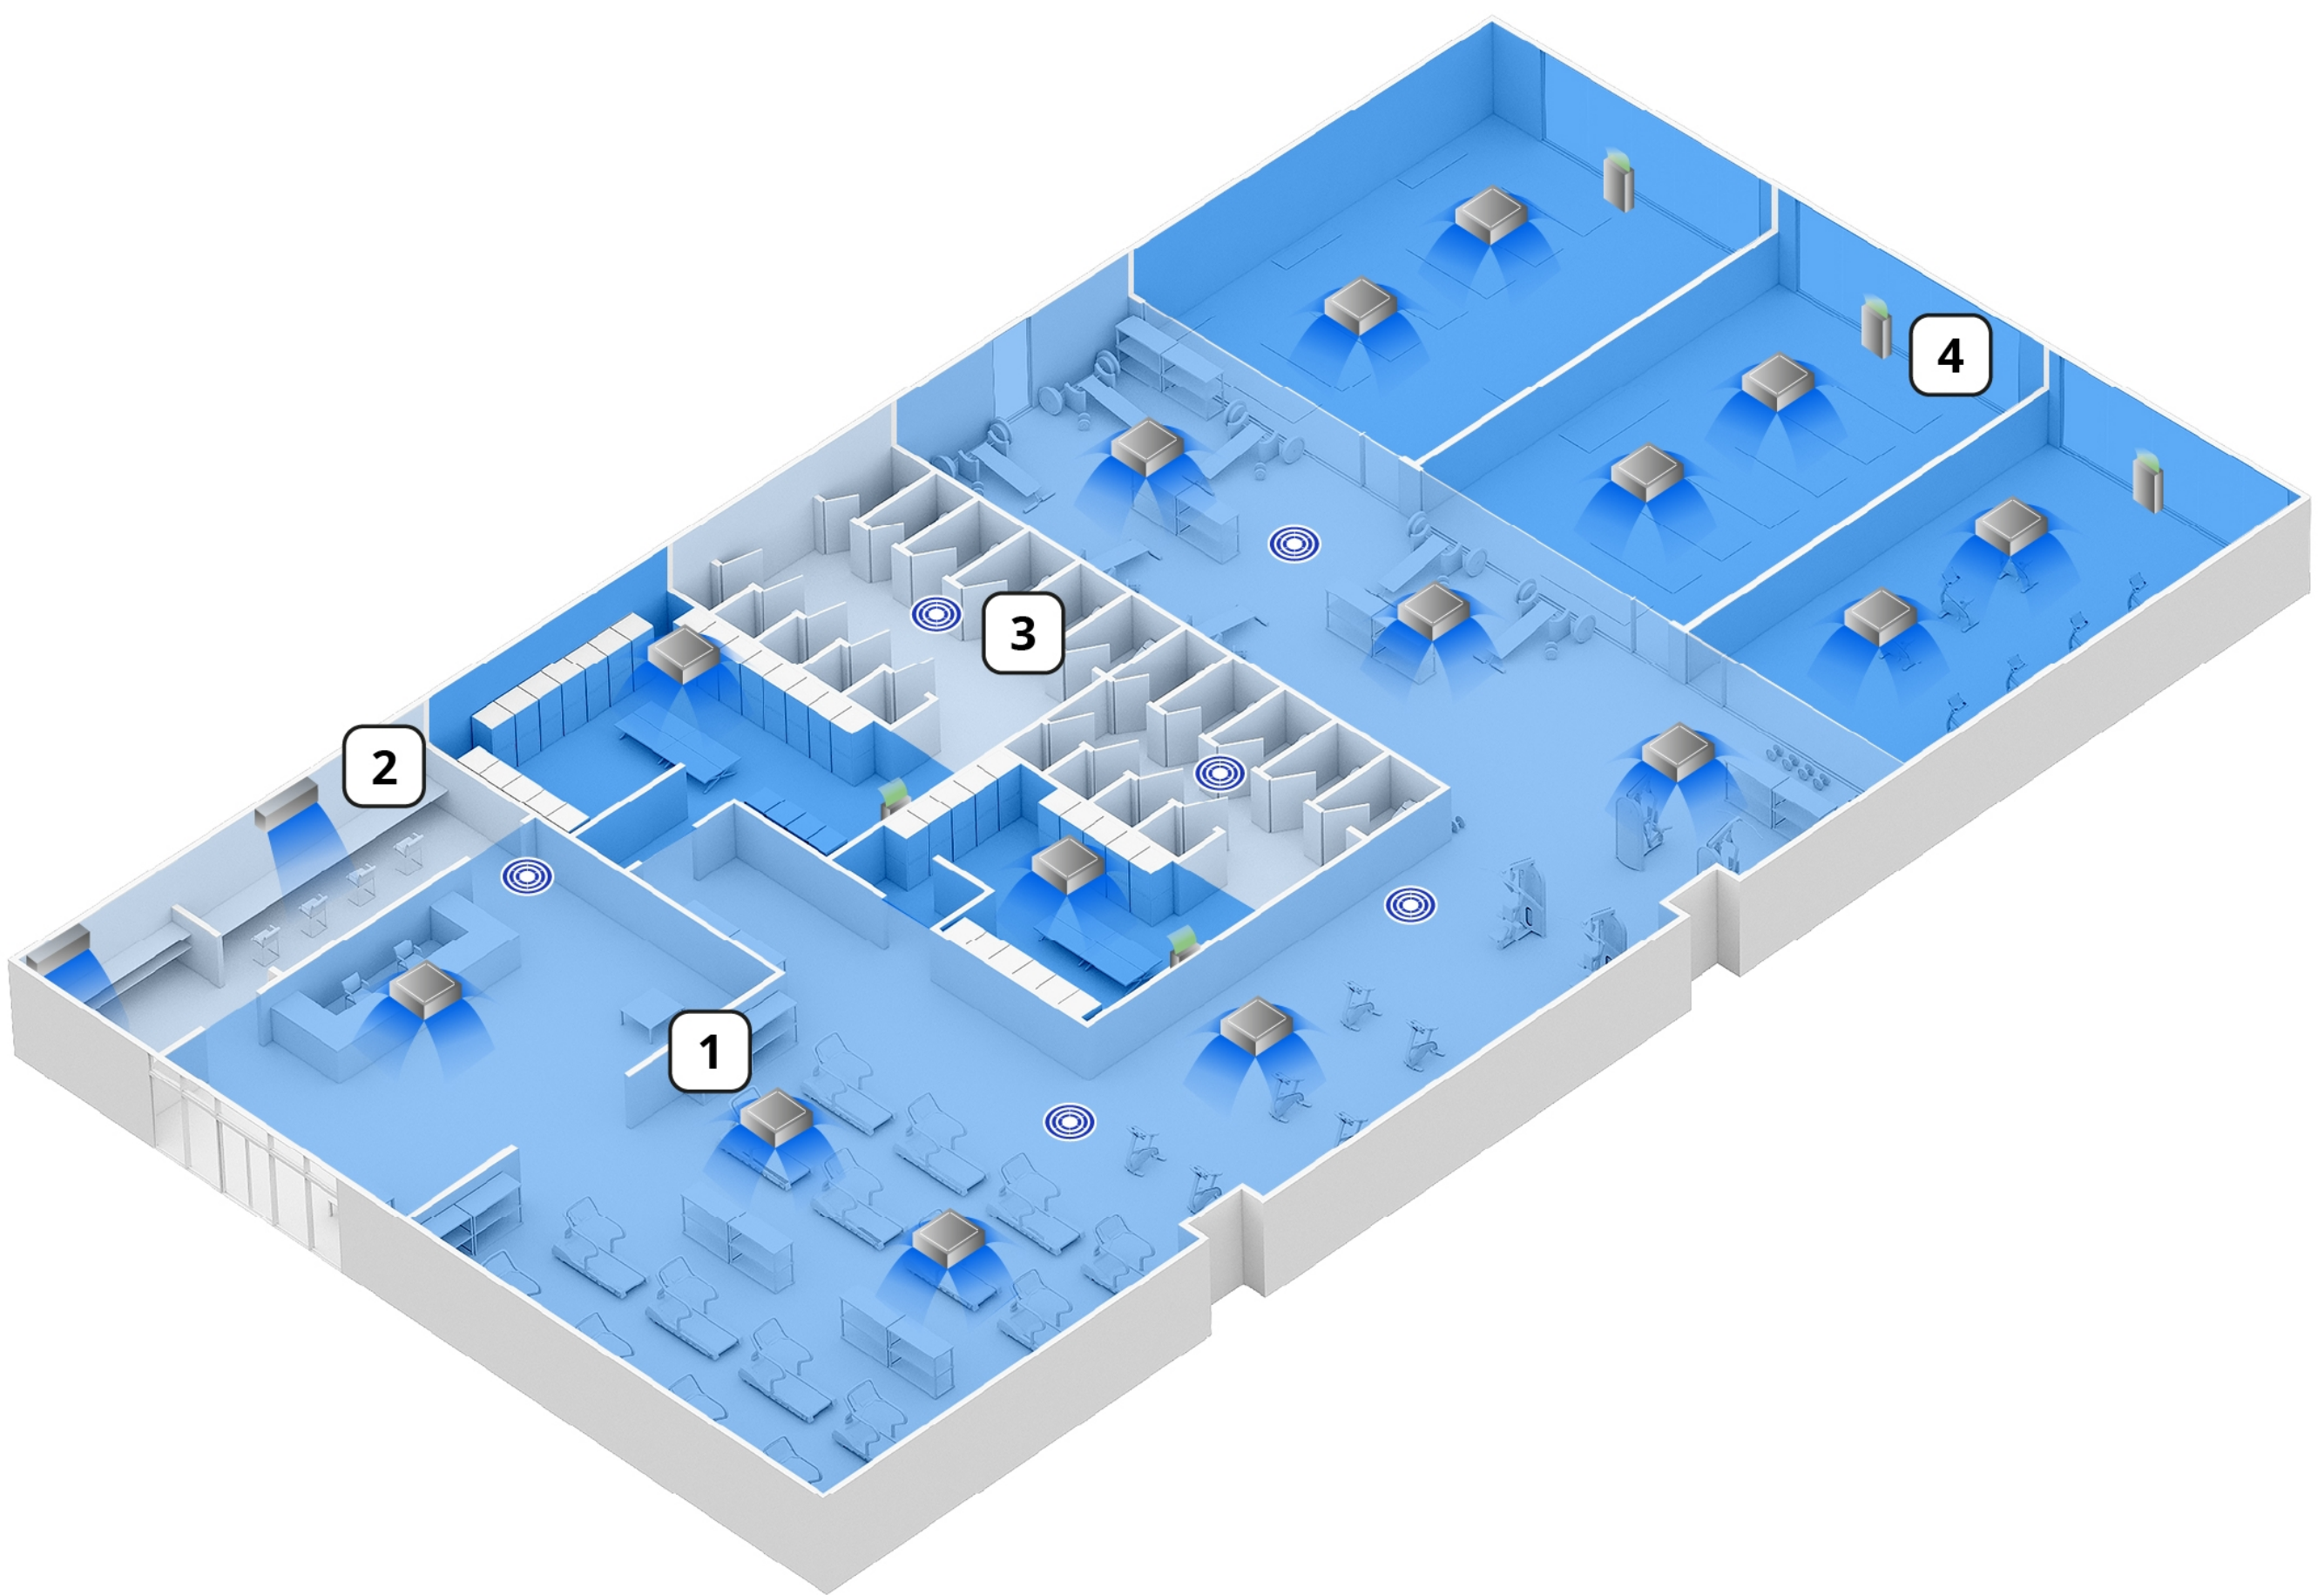

Air cleaning focused plan

Air cleaning

4-way cassette

Wall-mounted

air-e (nanoe™ X)

ziaino™

Focused air cleaning

- High-contact areas, such as changing rooms and workout spaces, feature enhanced pollutant inhibition with ziaino™ and nanoe™ X.
- Two nanoe™ X products keep spaces cleaner where several people come and go.
- Basic cleanliness is maintained with nanoe™ X.

air-e

ziaino™

Wall-mounted

4-way cassette

Performance score

- Bacteria and virus inhibition: ★★★★★★
- Connectivity: ★☆☆☆☆
- Ease of installation: ★★★★★★
- CO₂ concentration: ★★★★★★
- Deodorisation: ★★★★★★

[Find out how we score the performance of our systems](#)