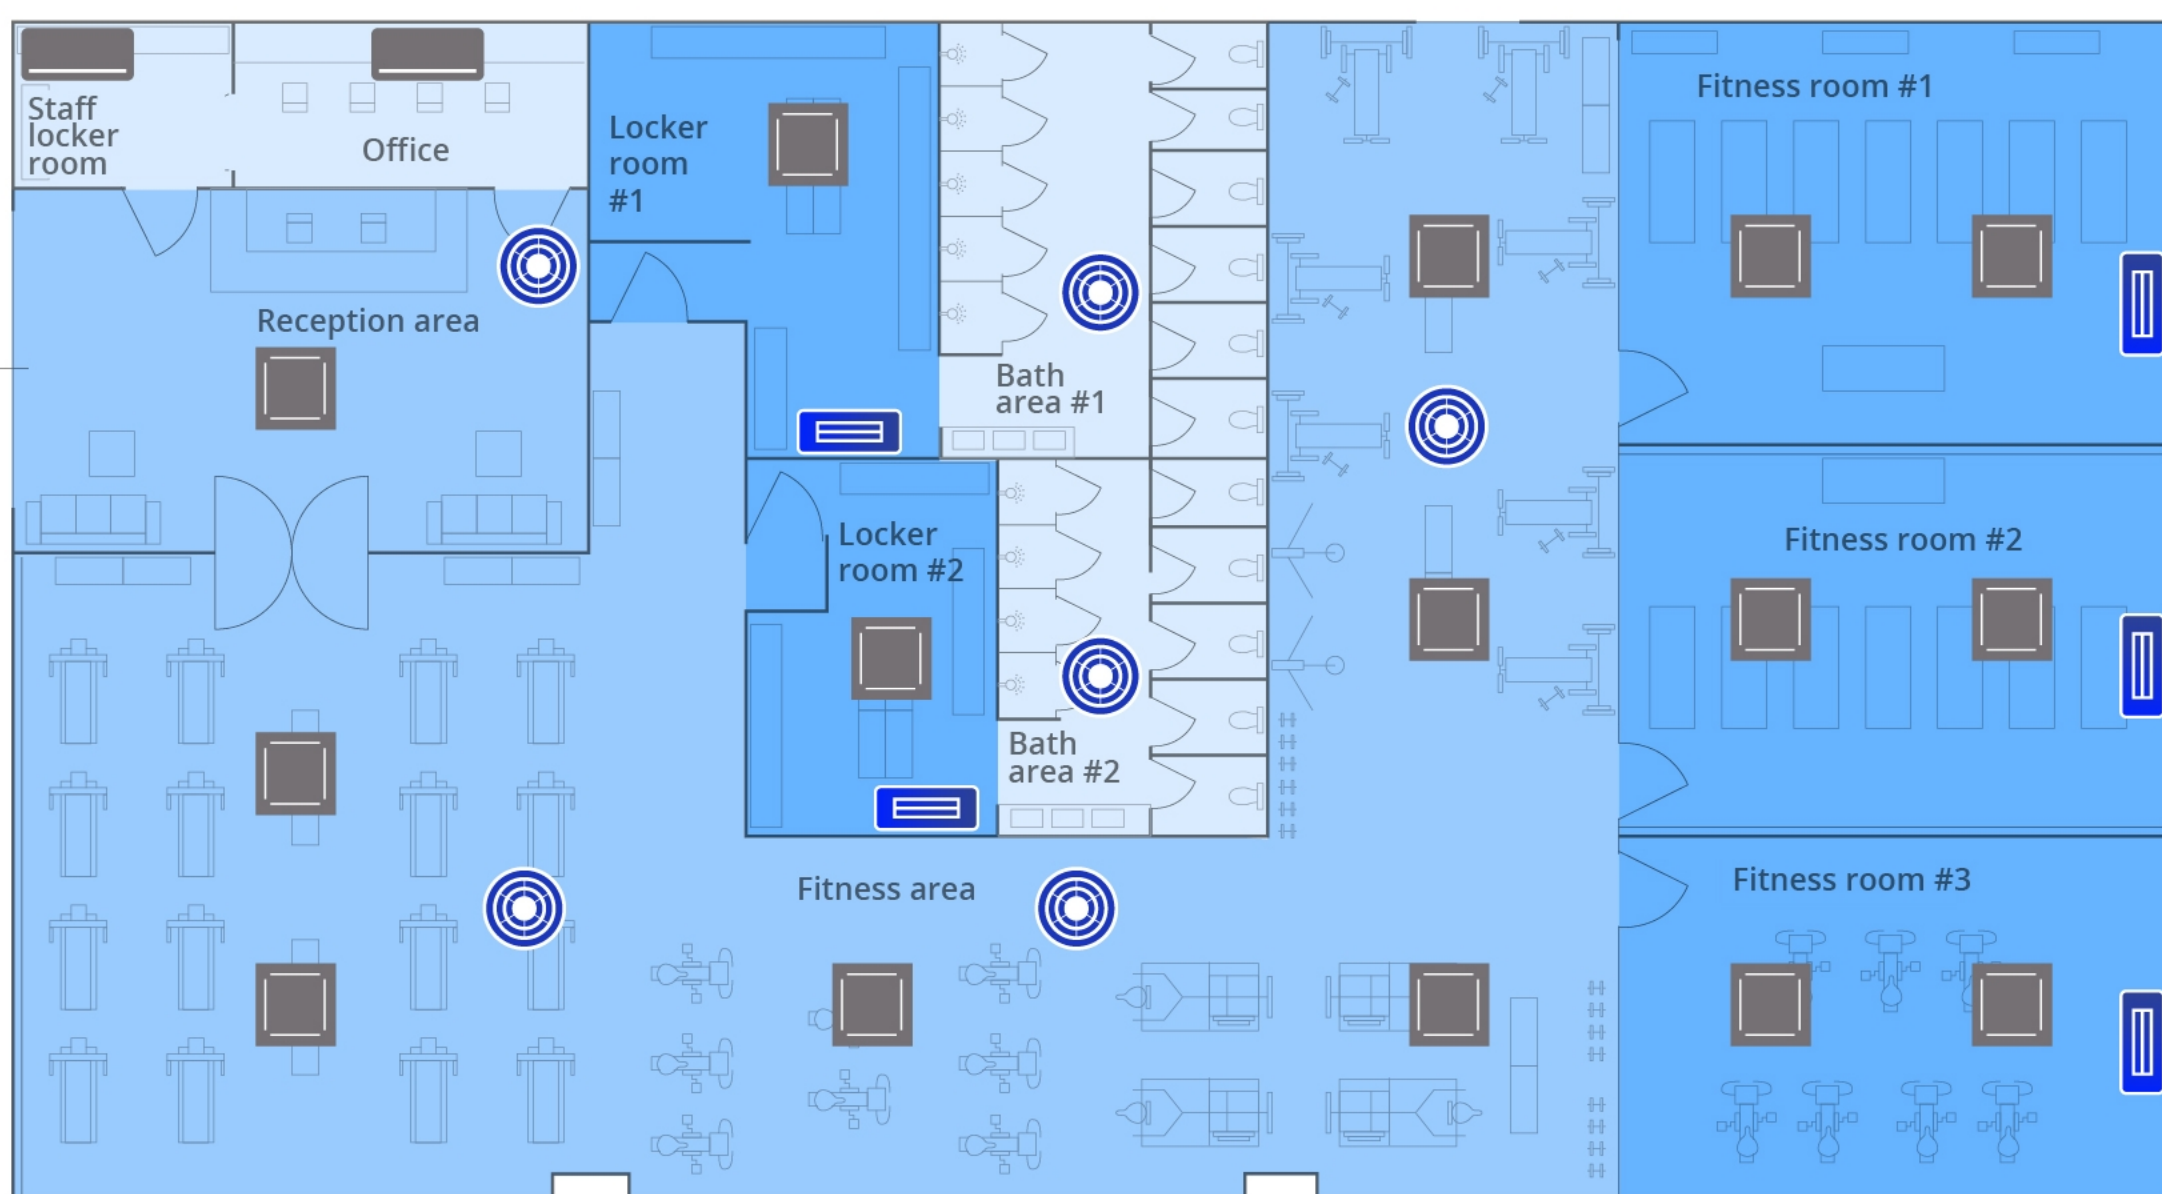

Air cleaning focused plan

Air cleaning

4-way cassette

Wall-mounted

air-e (nanoe™ X)

ziaino™

Focused air cleaning

- High-contact areas, such as changing rooms and workout spaces, feature enhanced pollutant inhibition with ziaino™ and nanoe™ X.
- Two nanoe™ X products keep spaces cleaner where several people come and go.
- Basic cleanliness is maintained with nanoe™ X.

air-e

ziaino™

Wall-mounted

4-way cassette

Performance score

- Bacteria and virus inhibition: ★★★★★★
- Connectivity: ★☆☆☆☆
- Ease of installation: ★★★★★★
- CO₂ concentration: ★★★★★★
- Deodorisation: ★★★★★★

[Find out how we score the performance of our systems](#)