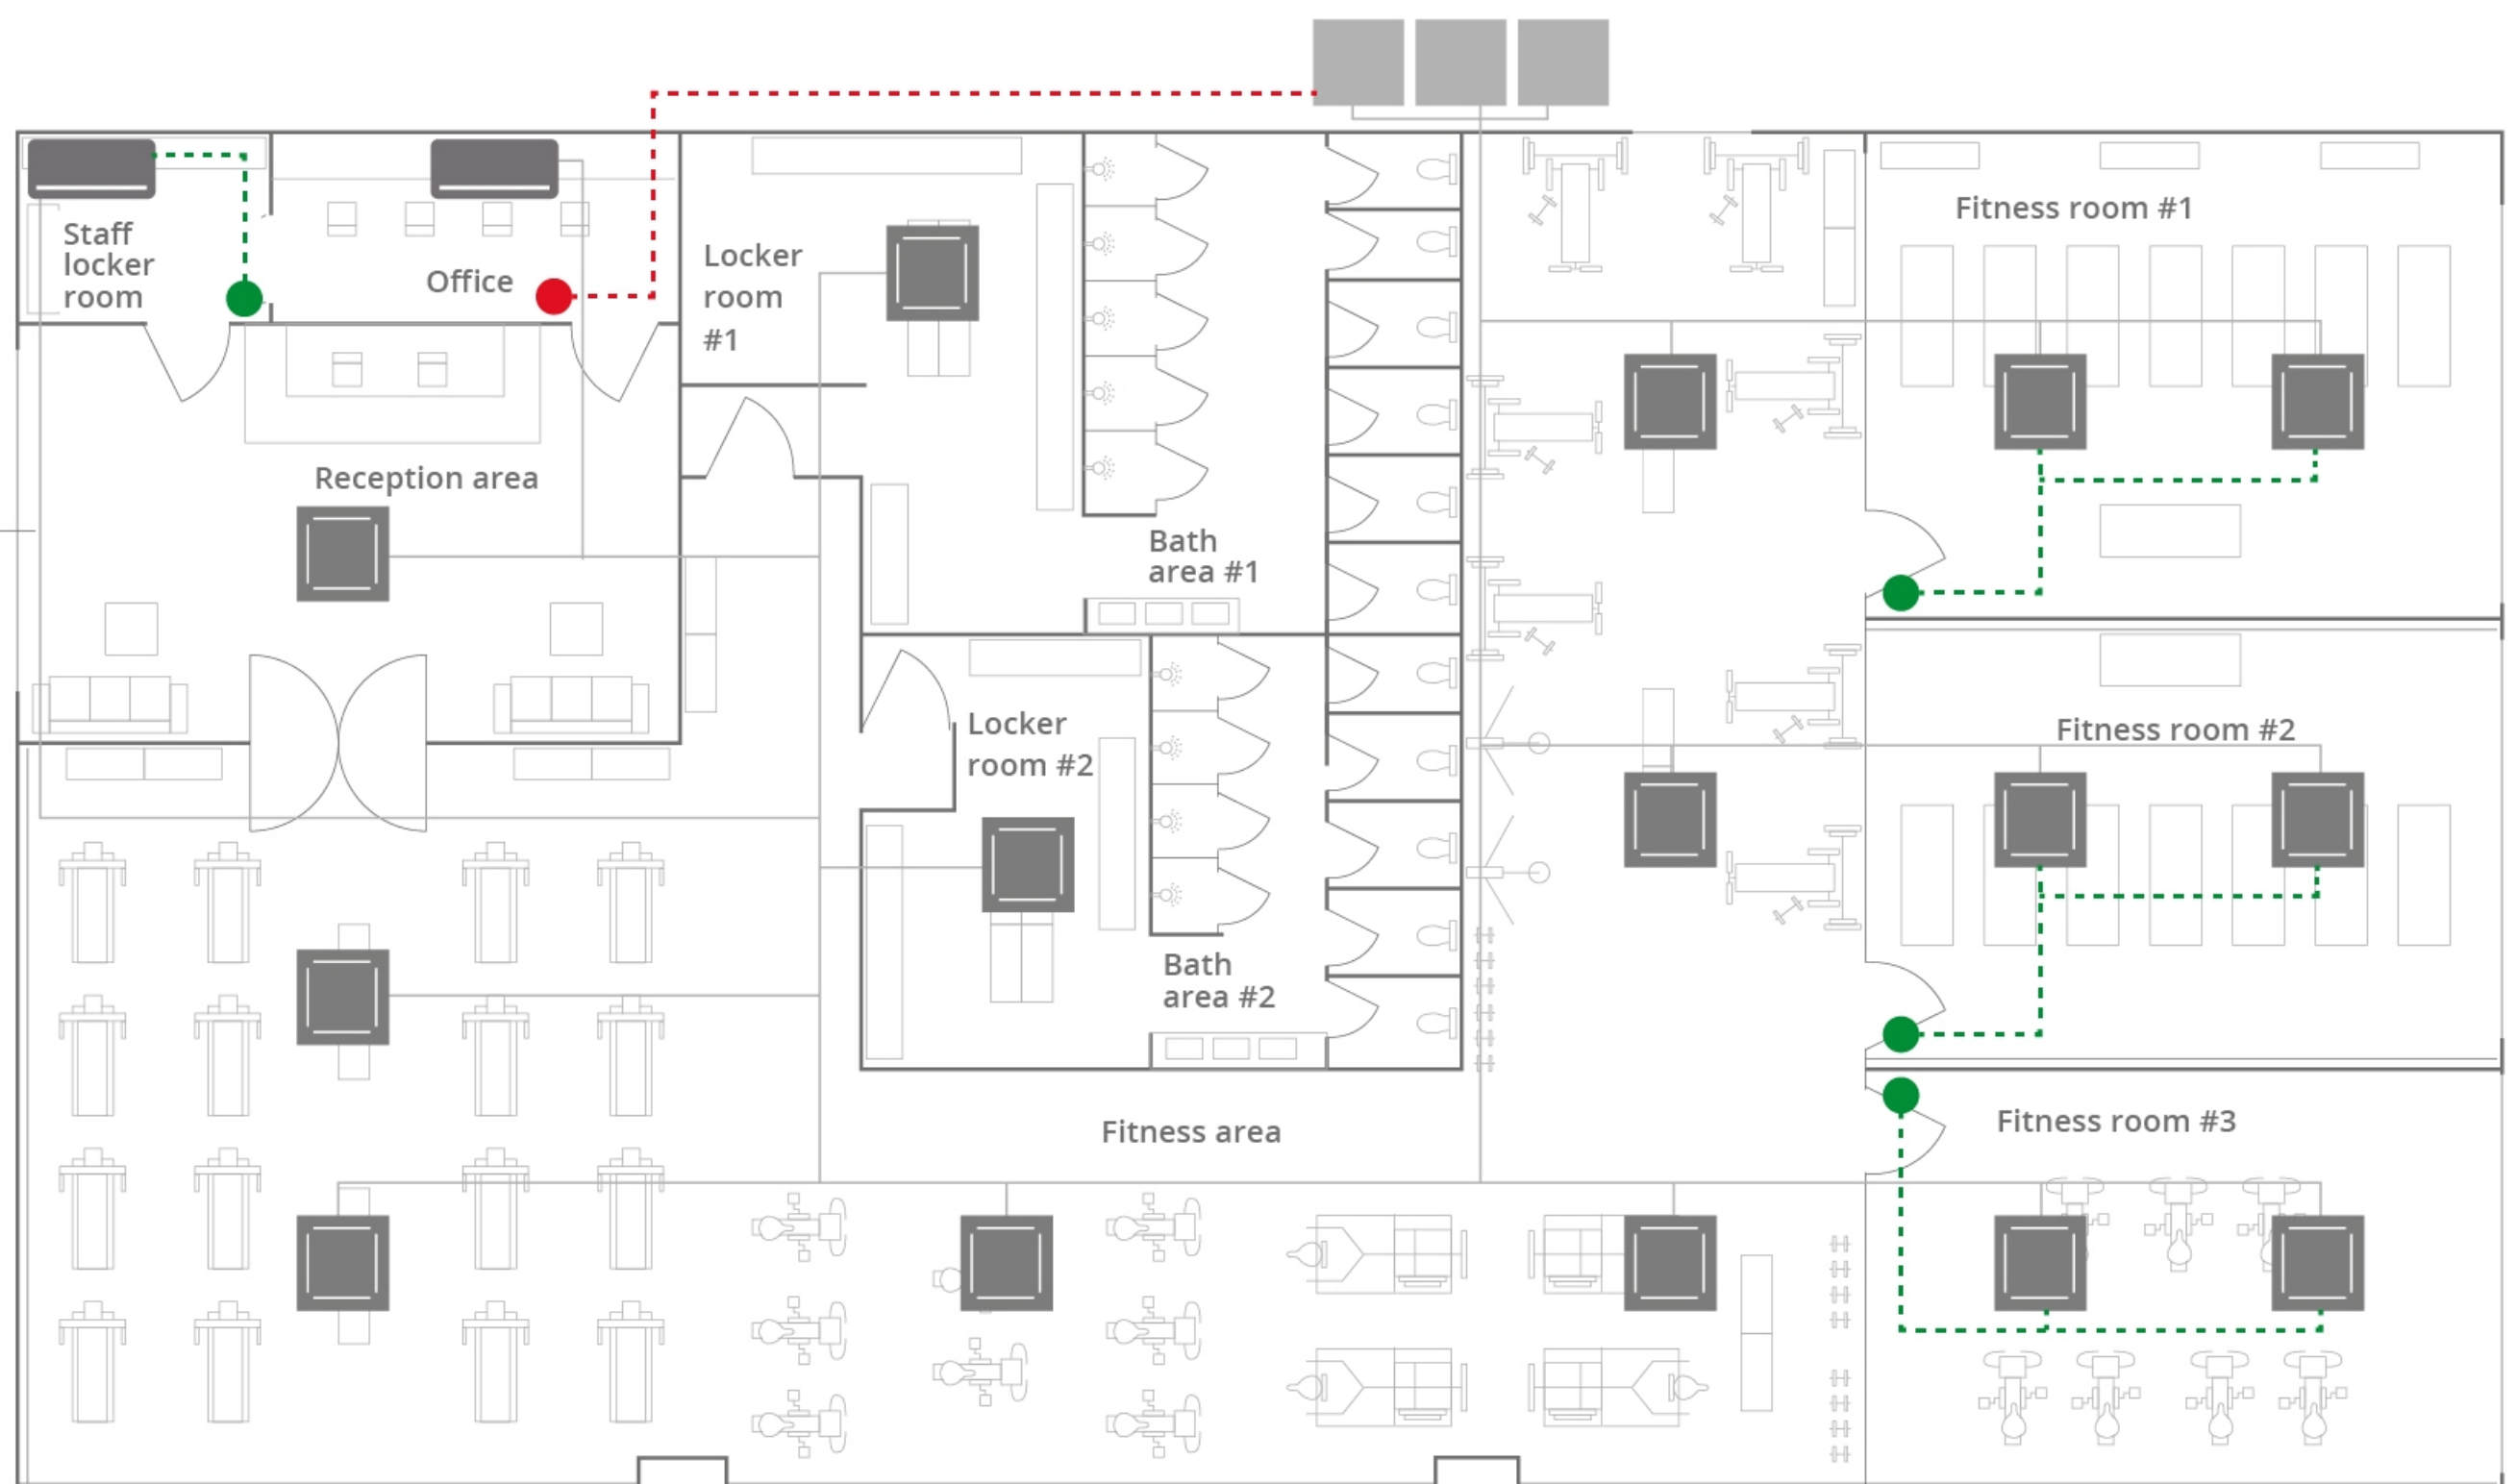

Connectivity focused plan

Connectivity

Cloud adapter

Individual control (VRF)

Focused Connectivity

- Individual control for VRF
- Cloud adapter
- - - Crossover wiring between IDU and individual control
- - - Cloud adapter migration wiring