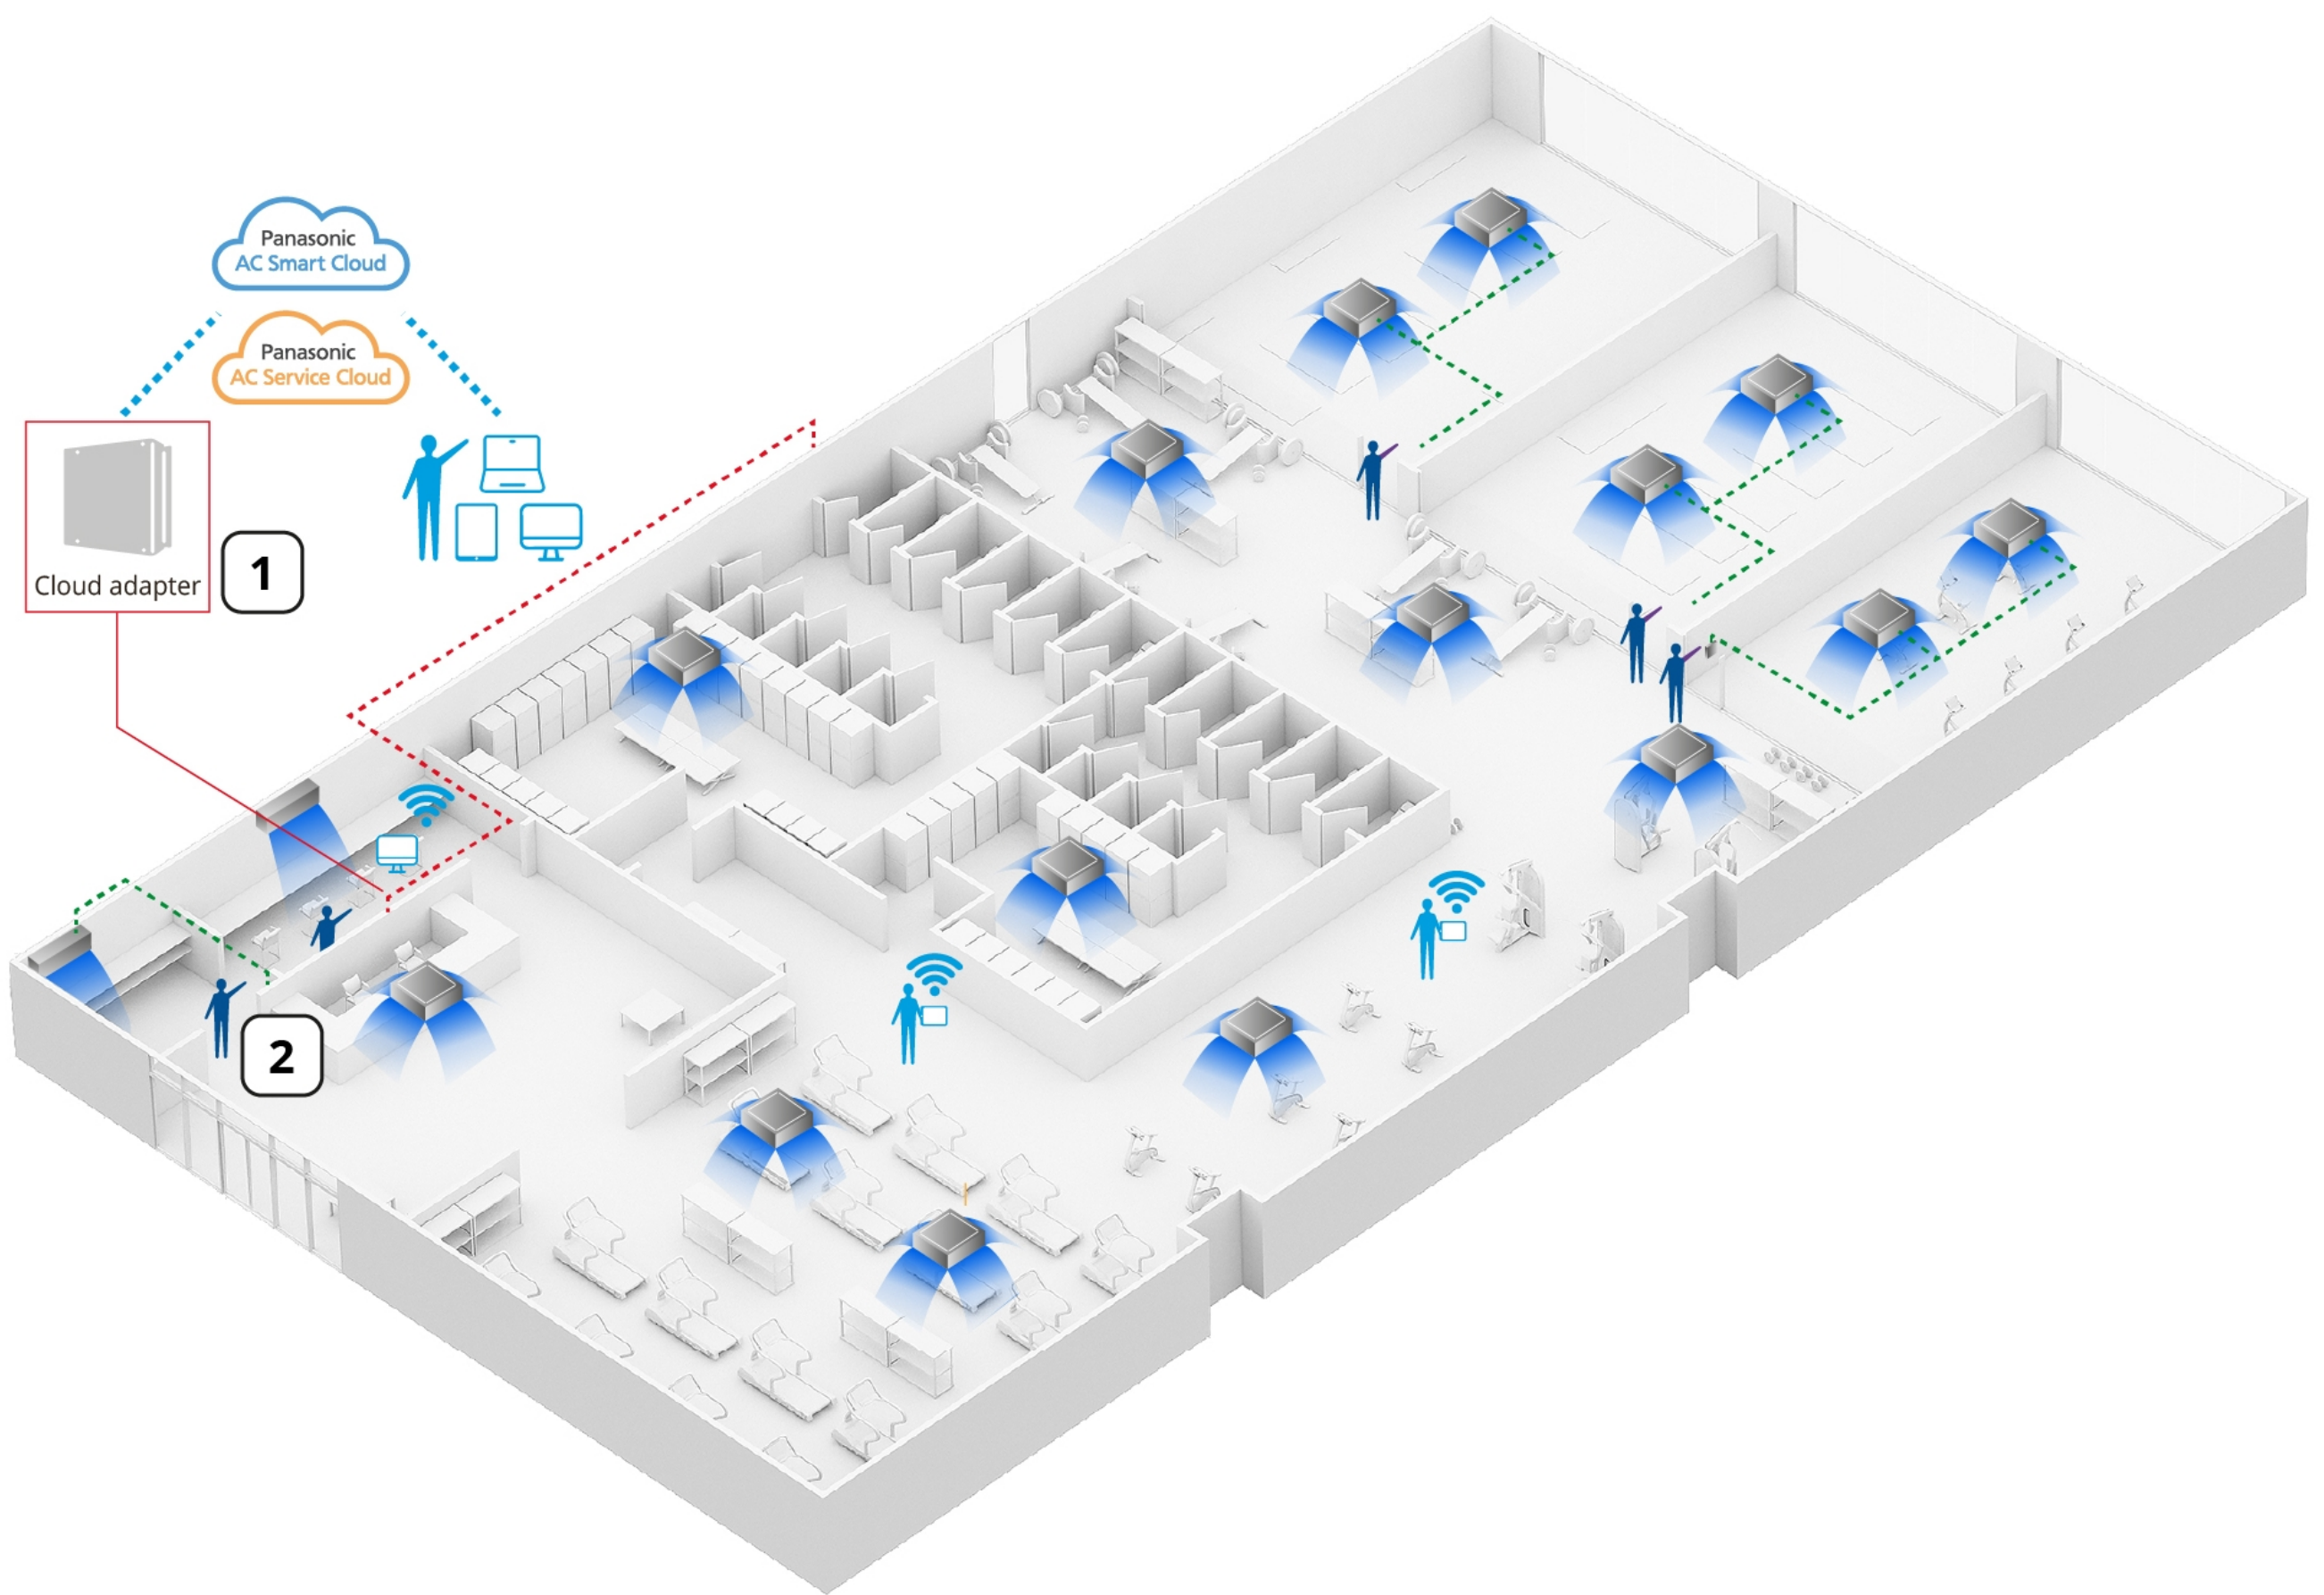

Connectivity focused plan

Connectivity

Cloud adapter

Individual control (VRF)

Focused Connectivity

- Individual control for VRF
- Cloud adapter
- - - Crossover wiring between IDU and individual control
- - - Cloud adapter migration wiring

Performance score

- Bacteria and virus inhibition: ★★★★★
- Connectivity: ★★★★★
- Ease of installation: ★★★★★
- CO₂ concentration: ★★★★★
- Deodorisation: ★★★★★

[Find out how we score the performance of our systems](#)