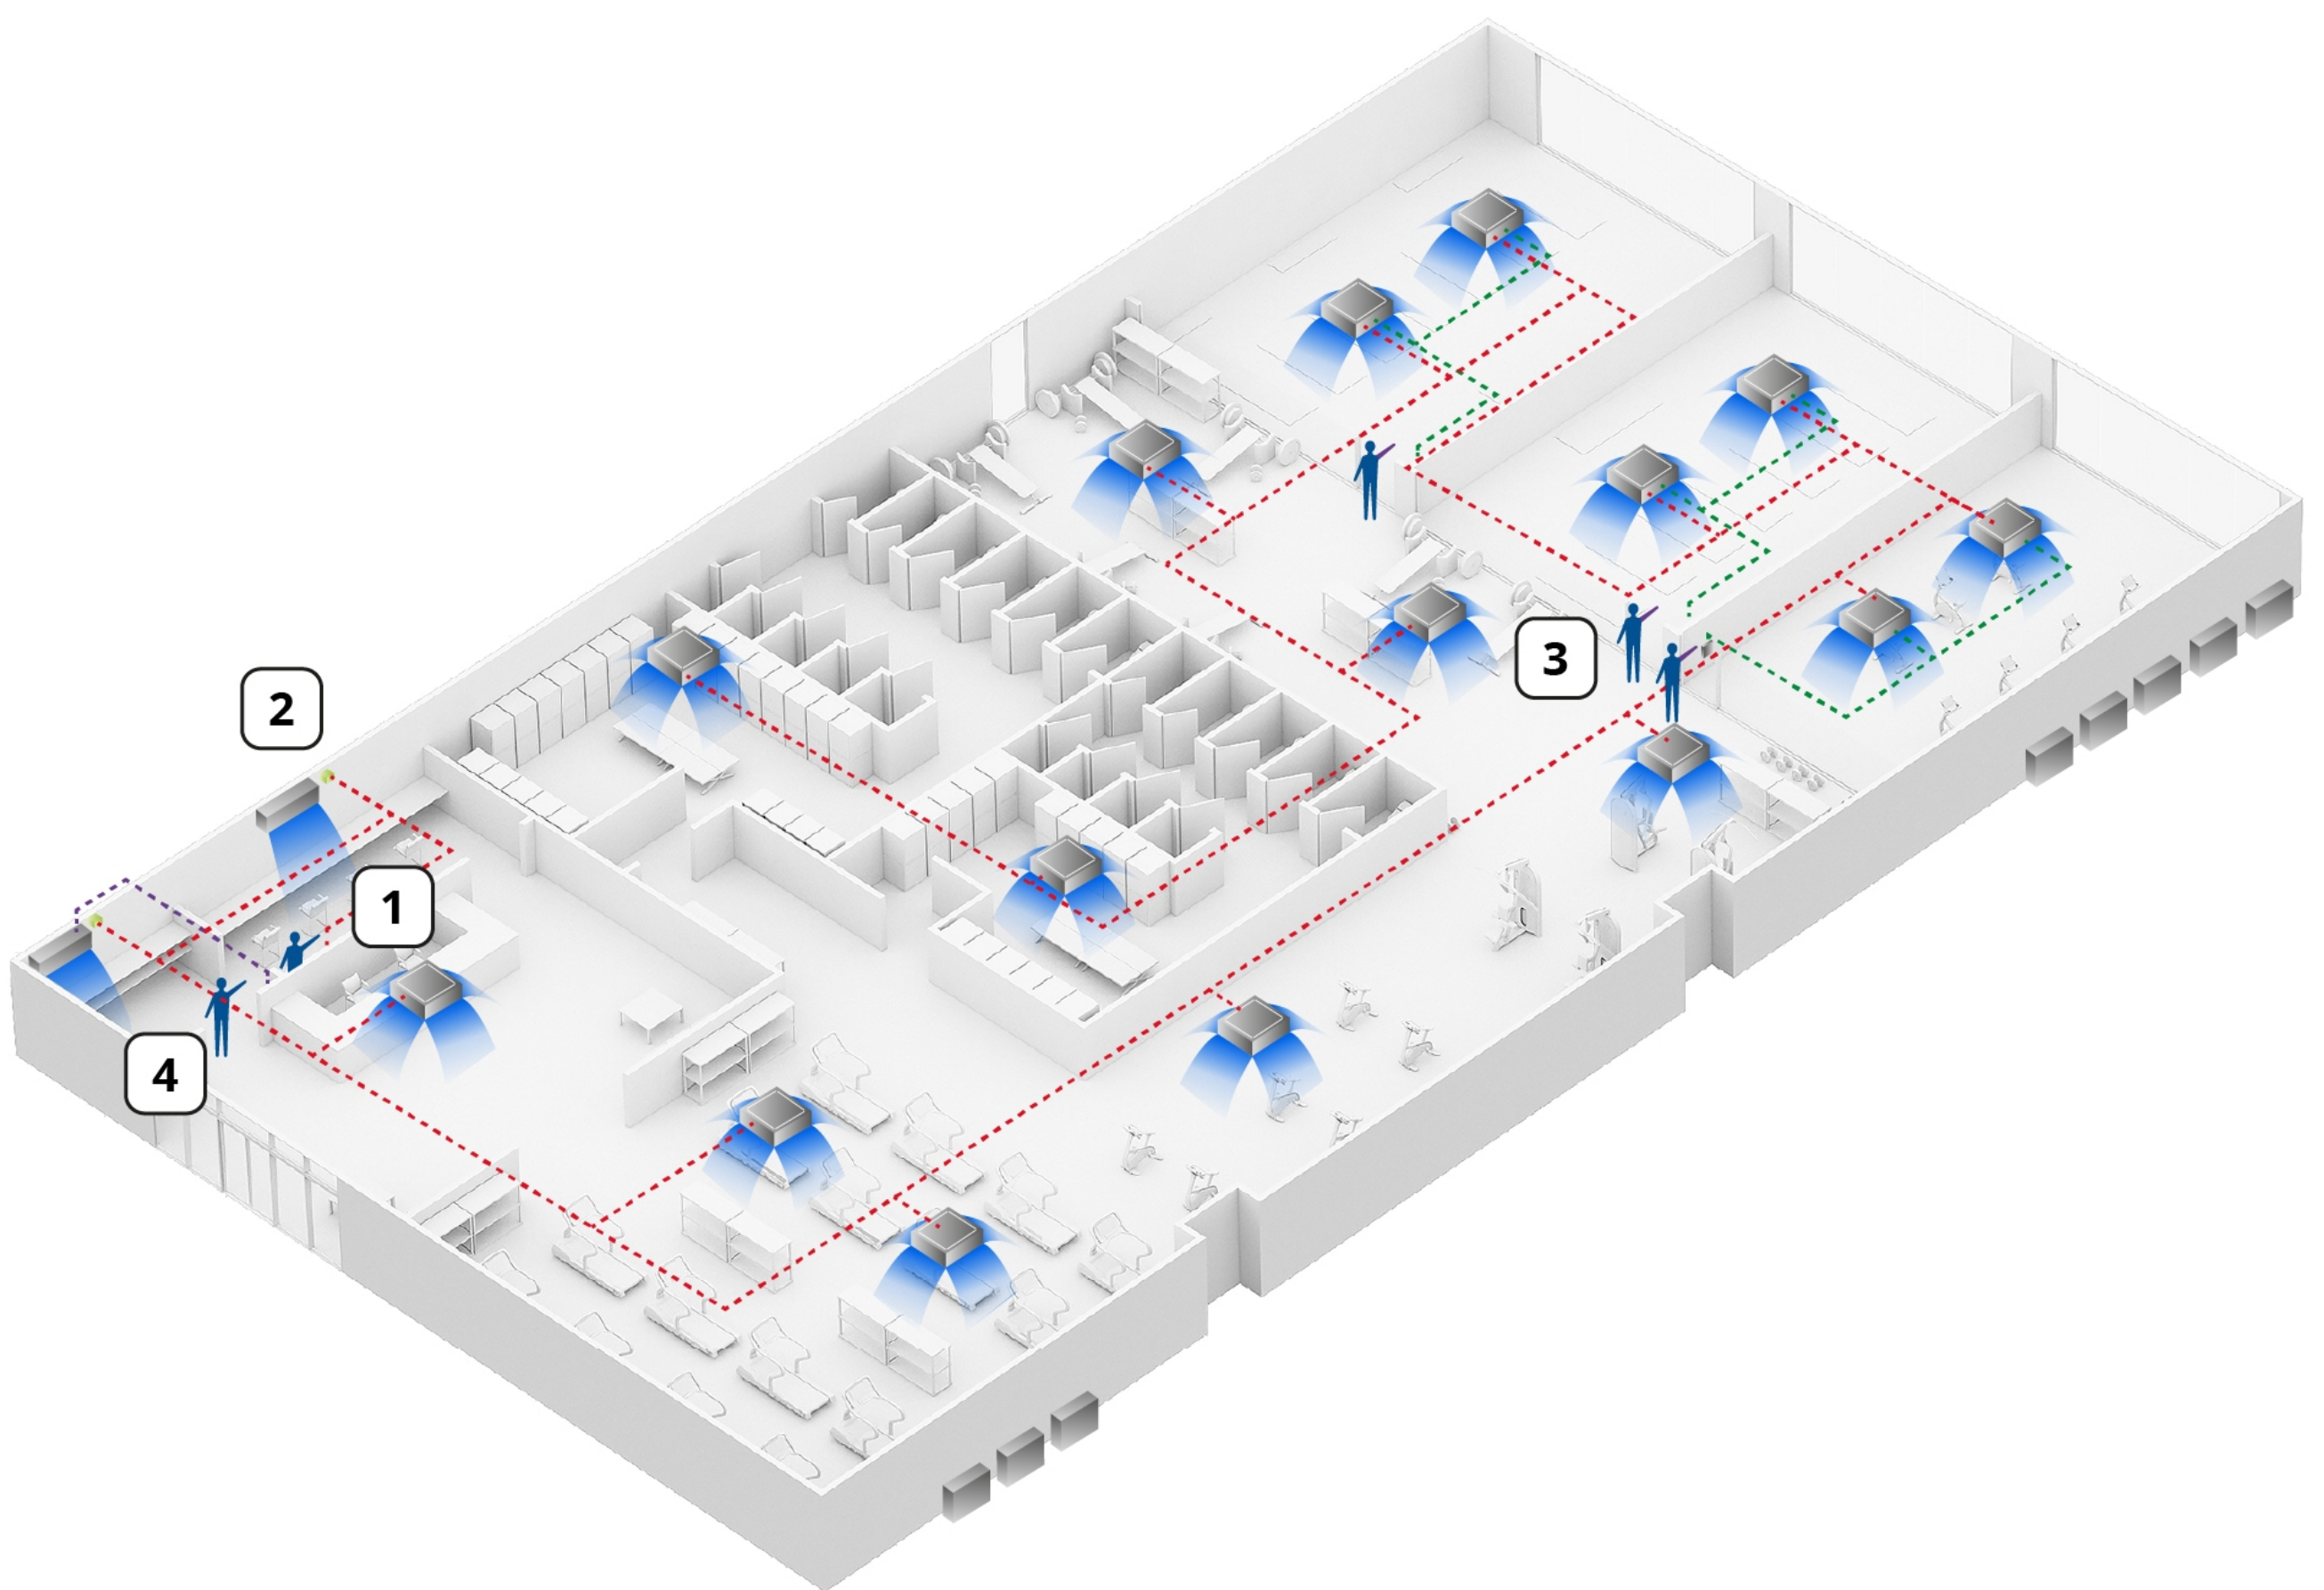

Air cleaning and connectivity standard plan

Connectivity

System controller

CZ-CAPRA1

Individual control (VRF)

Individual control (RAC)

Focused Connectivity

- Individual control for VRF
- Individual control for RAC
- Centralised control
- CZ-CAPRA1
- - - Crossover wiring between IDU and individual control
- - - Crossover wiring between IDU and individual control
- - - Centralised migration wiring