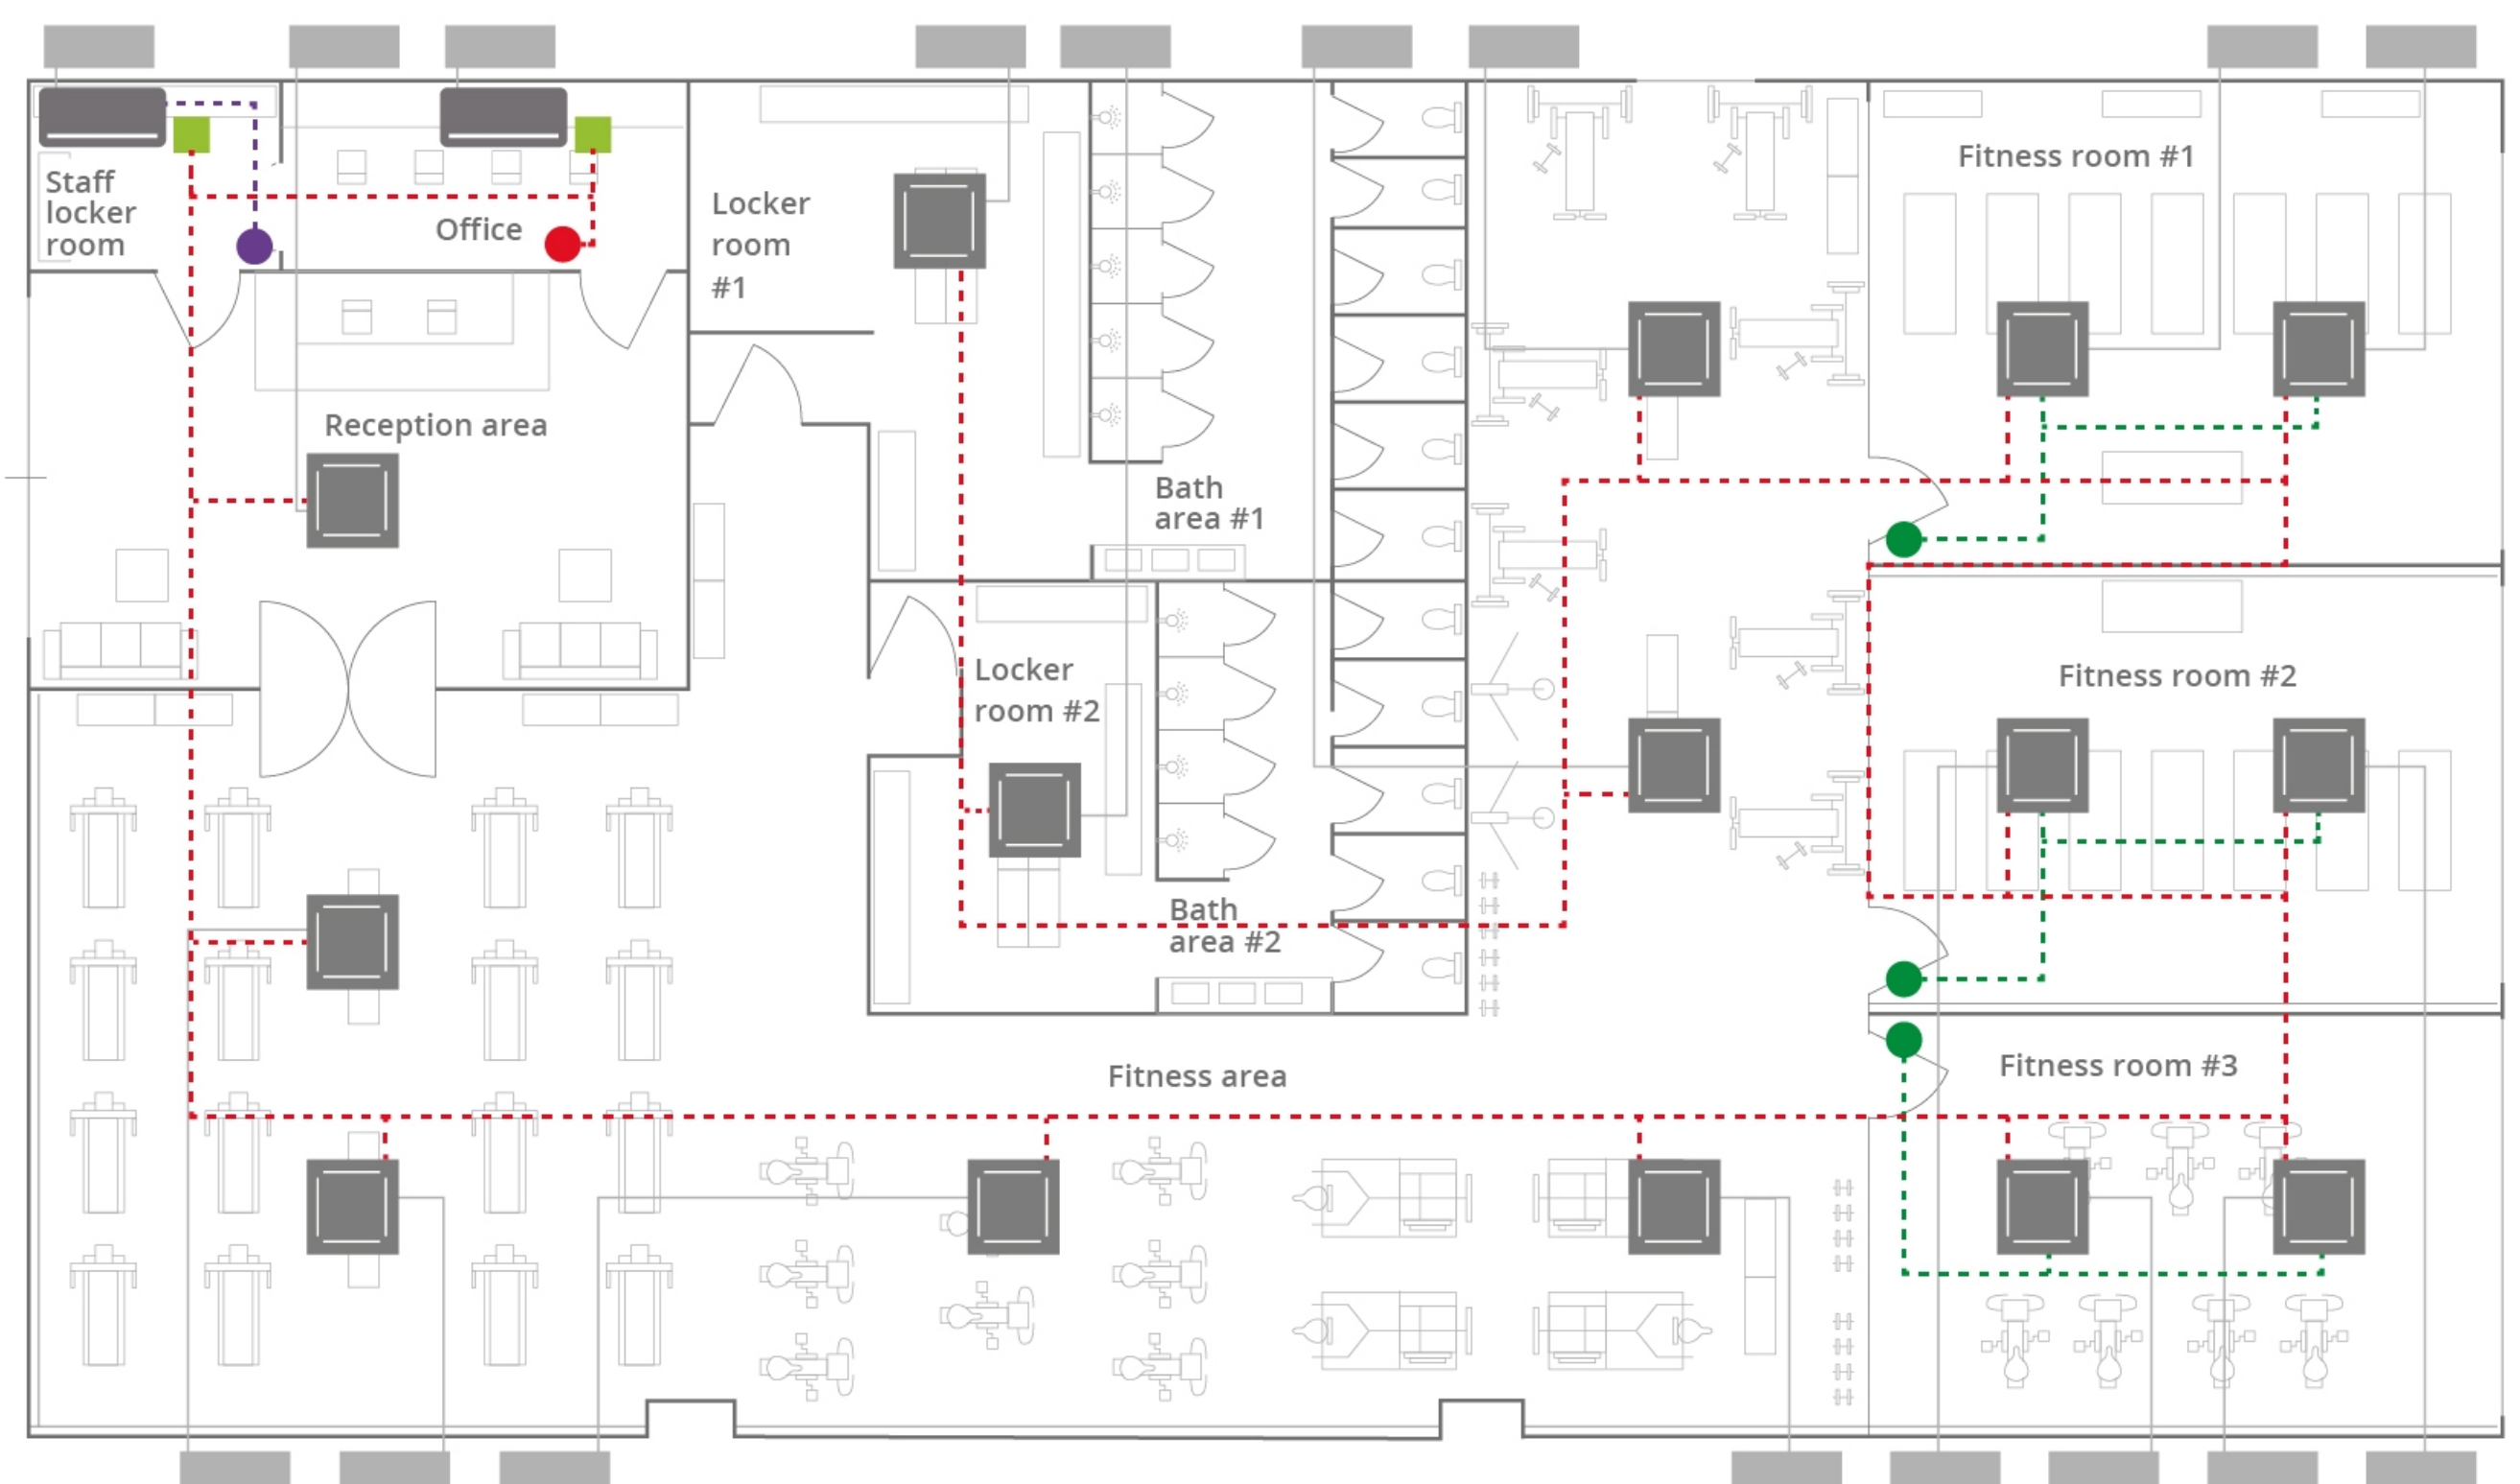

Air cleaning and connectivity standard plan

Connectivity

System controller

CZ-CAPRA1

Individual control (VRF)

Individual control (RAC)

Focused Connectivity

- Individual control for VRF
- Individual control for RAC
- Centralised control
- CZ-CAPRA1
- - - Crossover wiring between IDU and individual control
- - - Crossover wiring between IDU and individual control
- - - Centralised migration wiring