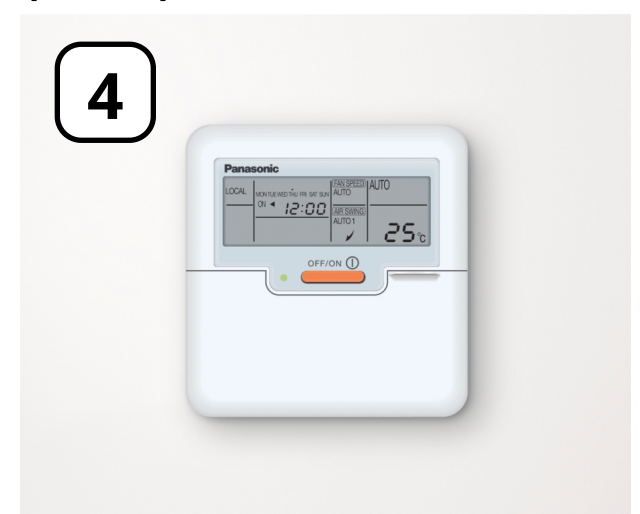

Air cleaning and connectivity standard plan

Connectivity

System controller

CZ-CAPRA1

Individual control (VRF)

Individual control (RAC)

Focused Connectivity

- Individual control for VRF
- Individual control for RAC
- Centralised control
- CZ-CAPRA1
- - - Crossover wiring between IDU and individual control
- - - Crossover wiring between IDU and individual control
- - - Centralised migration wiring