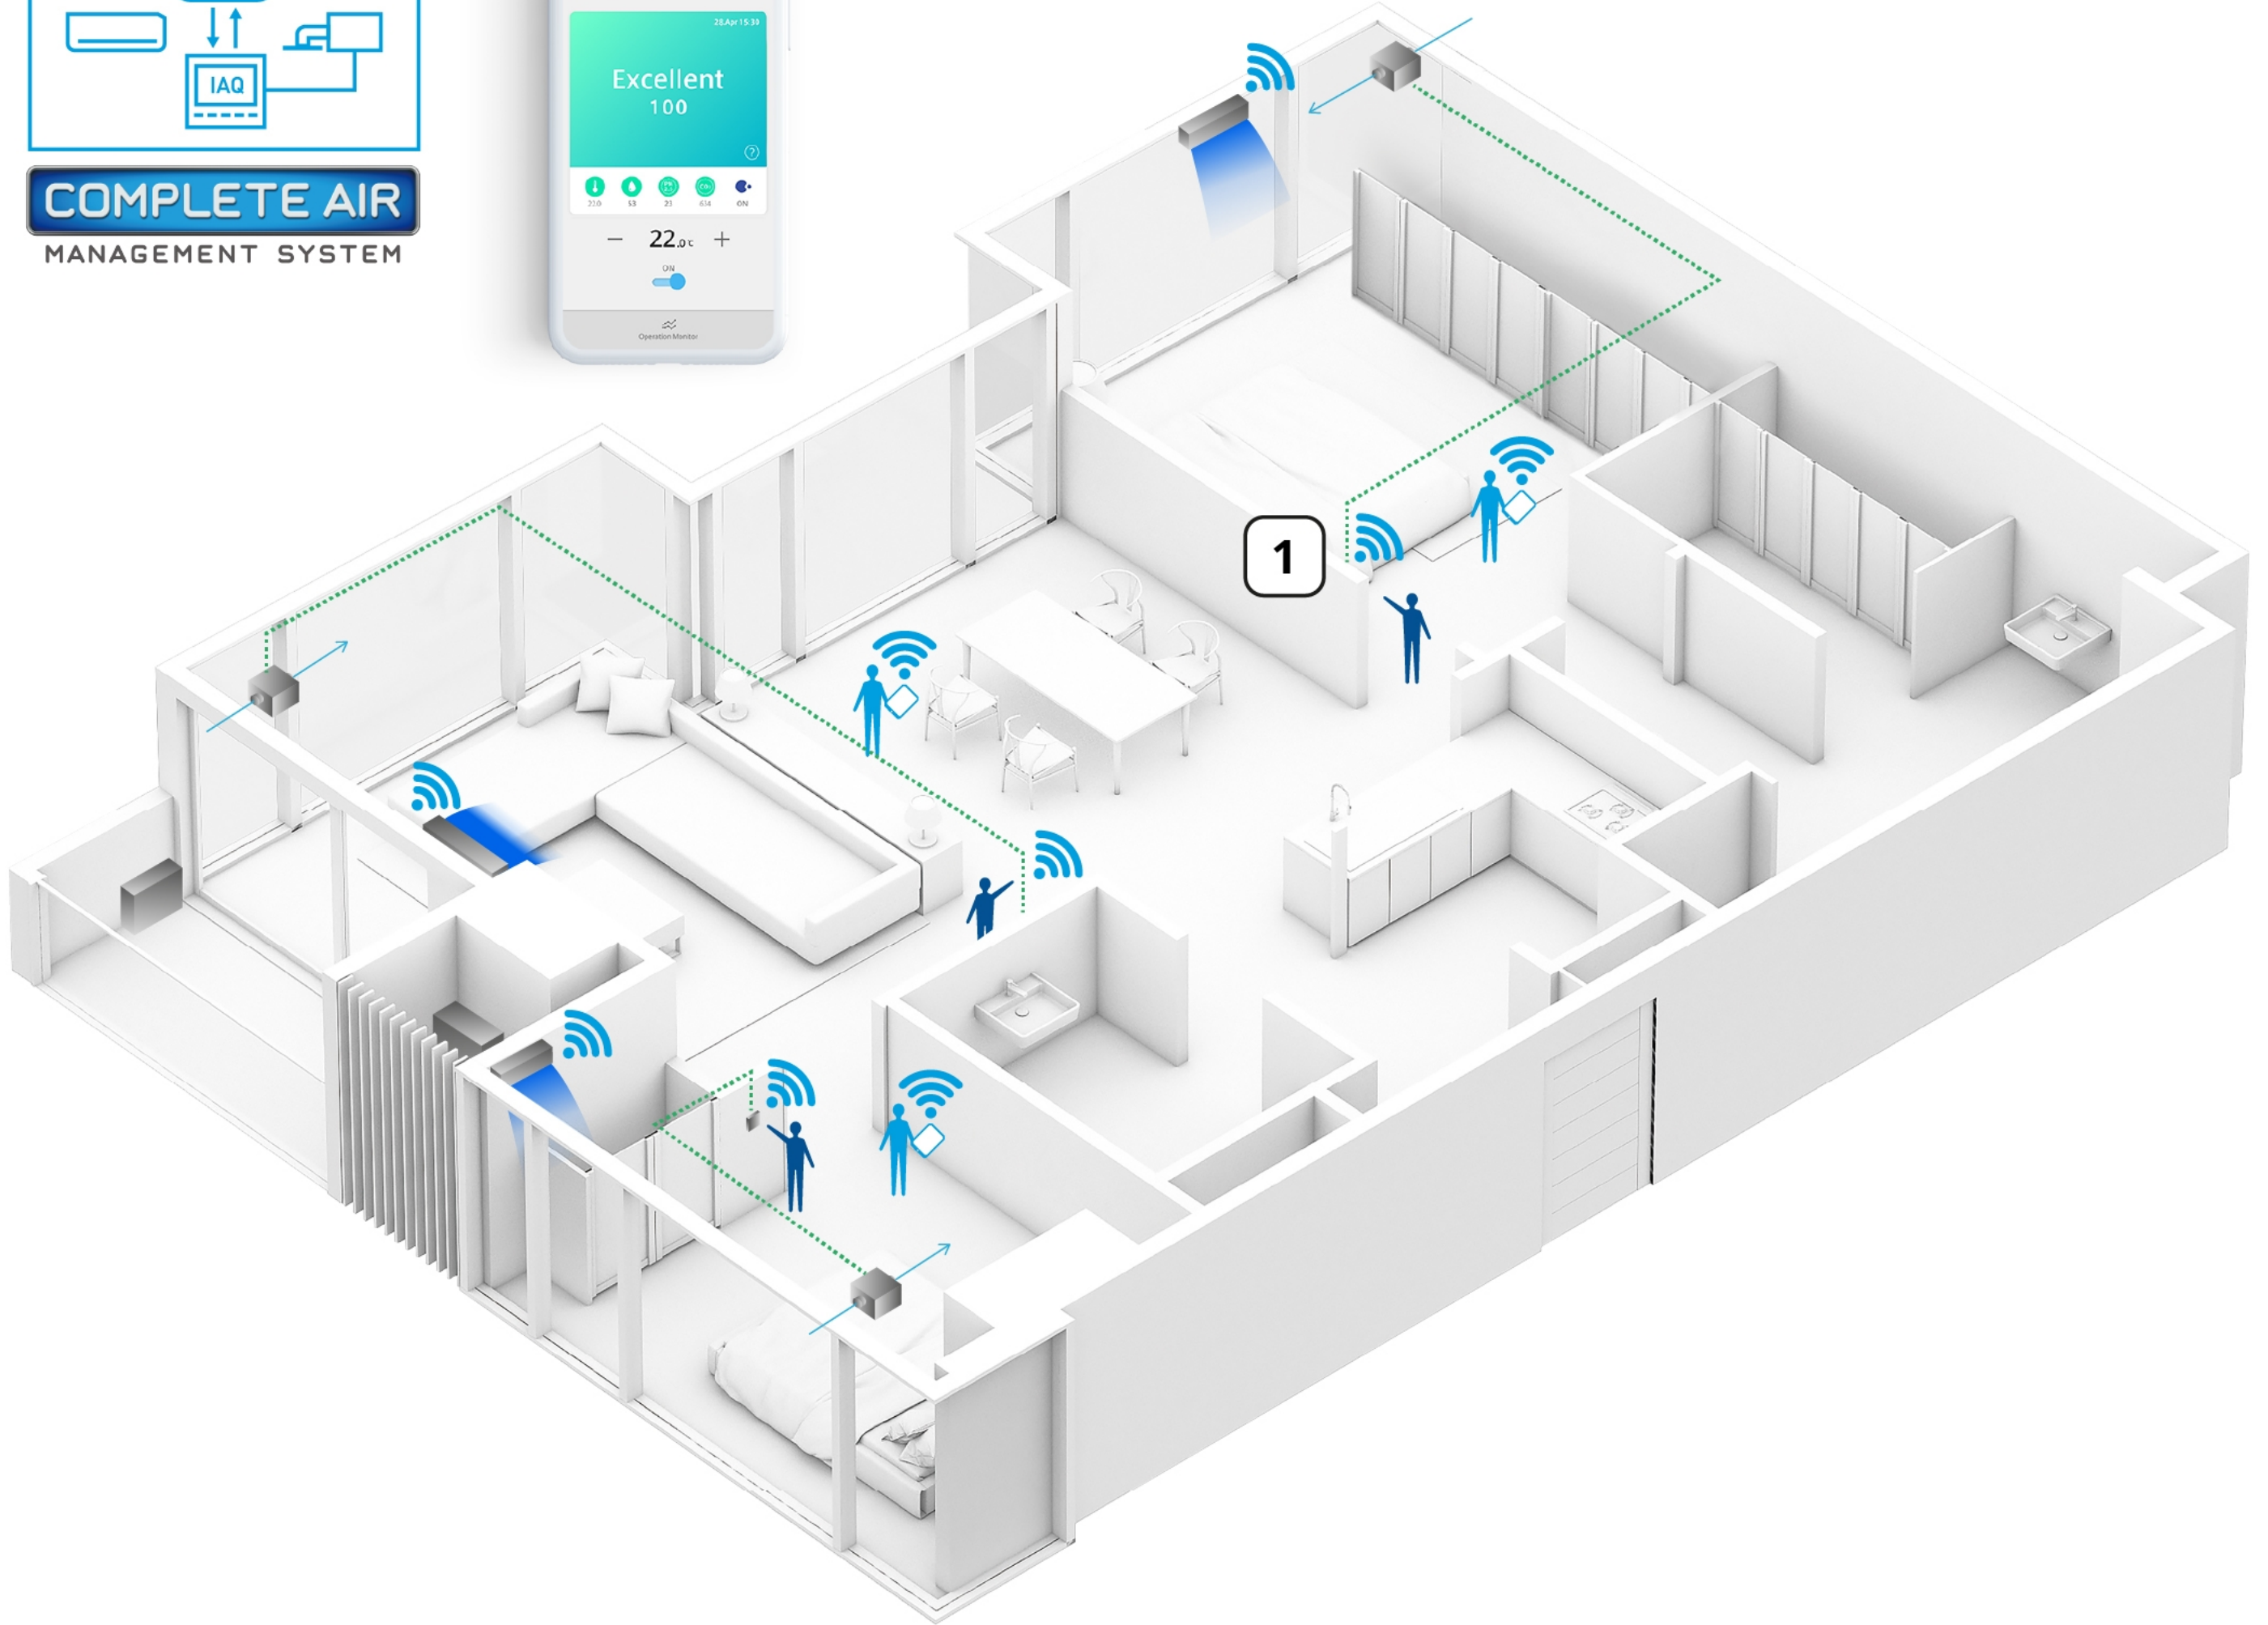

Automatic indoor air quality (IAQ) management plan

Connectivity

IAQ Remote Control

Focused Connectivity

● IAQ remote controller

--- Wiring between Supply fan and IAQ remote controller