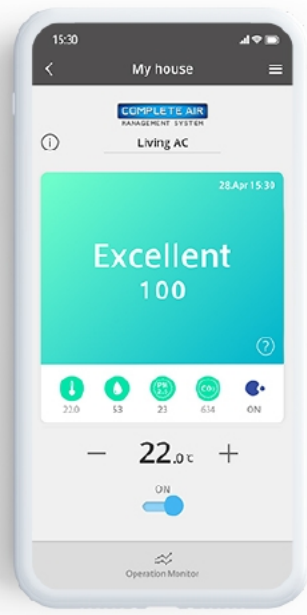

Automatic indoor air quality (IAQ) management plan

Connectivity

IAQ Remote Control

Focused Connectivity

● IAQ remote controller

--- Wiring between Supply fan and IAQ remote controller