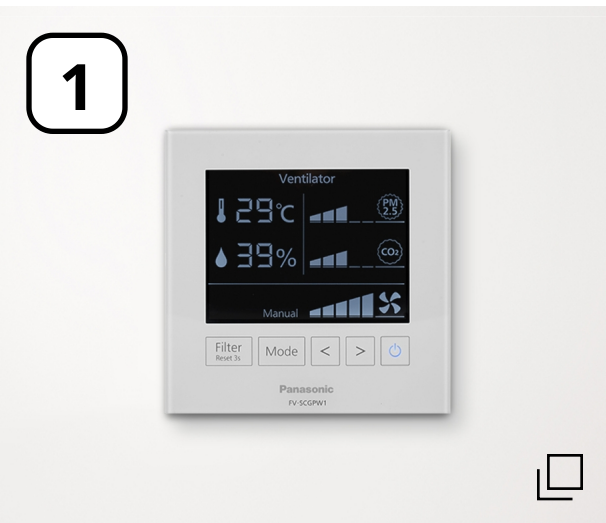

Automatic indoor air quality (IAQ) management plan

Connectivity

IAQ Remote Control

Focused Connectivity

● IAQ remote controller

--- Wiring between Supply fan and IAQ remote controller